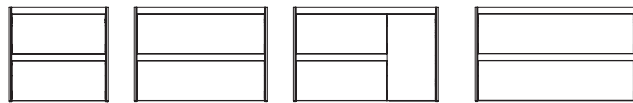

Meuble · Unit

Profondeur · Depth: 45 cm
Hauteur · Height: 56,5 cm

60 cm 2 tiroirs
60 cm 2 drawers

80 cm 2 tiroirs
80 cm 2 drawers

90 cm 2 tiroirs 1 porte
90 cm 2 drawers 1 door

100 cm 2 tiroirs
100 cm 2 drawers