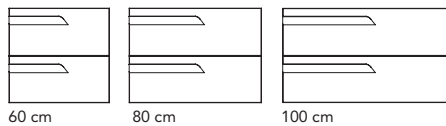

Meuble 2 tiroirs · Unit 2 drawers

Profondeur · Depht: 45 cm - 38 cm (60-80 cm)
Hauteur · Height: 56,5 cm

Les dimensions de 120 sont formées à partir des modules en 60 cm 2 tiroirs et 60 cm 3 tiroirs.

The compositions of 120 are formed with two modules of 60 2Dr. and 60 3Dr.