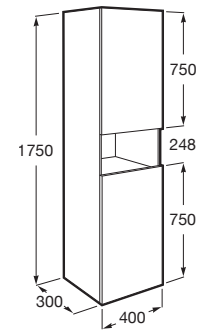

Delta*

Reversible column unit with two doors and open shelf.

A857636... 1750 mm

Finishes: