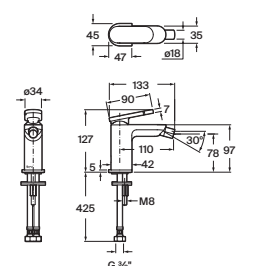

**A5A607GC00**

Finishes:

Bidet mixer with smooth body. Includes flexible supply hoses.

**A5A627G..0**

Finishes:

Wall-mounted shower mixer.

**A5A217G..0**

Finishes: