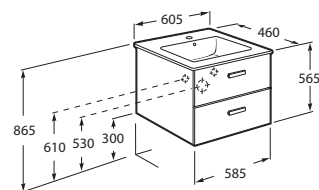

Unik - Base unit with two drawers.
Includes basin in white finish.
Faucet not included.

A855854806 600 mm
(Base A856575806 + WB A32799E000)

Finishes:

806

See columns on p. 246