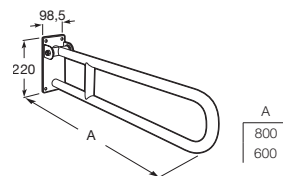

**A816909NB0** 800 mm

**A816908NB0** 600 mm

N

**Access Pro**

Folding grab bar with toilet roll holder for people with reduced mobility.

**A816934001** 800 mm

**A816935001** 600 mm

N