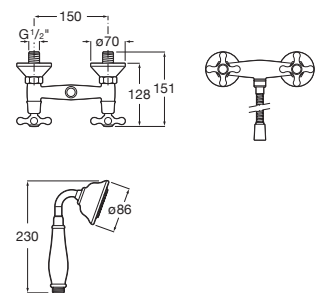

Deck-mounted bath-shower mixer with central spout, diverter and hand-shower. *

A5A094BC00

Finishes:

C0