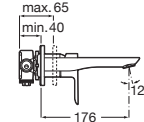

Faucets / Cala

Built-in basin mixer. Waste not included.

A5A356E..0

To be completed with:

Built-in body for the installation of built-in single-lever basin mixer (please check compatibilities).

A525220603 Chrome

A5252206.. Matt finishes

Finishes: