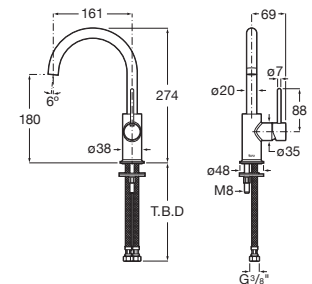

**A5A4A3F.0**

Universal waste.

**A505401000** Chrome

**A5054015..** Others

Finishes:

Basin mixer with smooth body, deck-mounted handle and flexible supply hoses. Waste not included. Dome handle. L-Size.

**A5A3W3F.0**