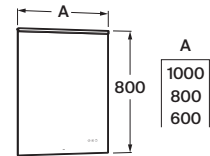

Furniture, Mirrors and Lighting / Mirrors and Magnifying Mirrors

Mirai

Rectangular mirror with perimeter lighting and adjustable temperature, capacitive sensor and demister device.

A812452485 600 mm

A812453485 800 mm

A812454485 1000 mm

N

LED

Mirai

Round mirror with perimeter lighting and adjustable temperature, capacitive sensor and demister device.

A812458485 800 mm

A812459485 1000 mm

N

LED

Mirai

Rectangular mirror with top lighting and adjustable temperature, capacitive sensor and demister device.

A812455485 600 mm

A812456485 800 mm

A812457485 1000 mm

N

LED

Eidos-N

Rectangular mirror with top lighting. Colour temperature: 4000K.

A812472000 600 x 1200 mm

N

LED