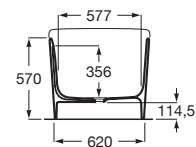

Baths / Stonex®

Maui Square *

Rectangular Stonex® freestanding bath. Includes click-clack waste, trap and integrated overflow. White interior finish and a choice of outside colours.

A248502..0 1550 x 700 mm 285 L

Finishes: