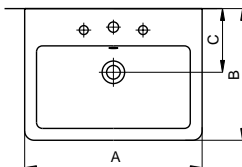

Caserta

Wall-hung ceramic basin with fixing kit. Faucet not included.

A3270J1000 600 mm

A3270J2000 550 mm

A3270J3000 500 mm

Optional:

Semi-pedestal for ceramic basin and fixing kit.

A3350J1000

Finishes: