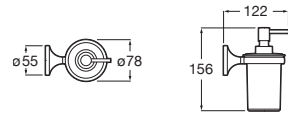

Finishes:

01

Wall-mounted soap dispenser.

A816817001