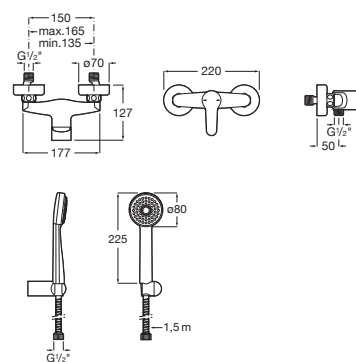

Wall-mounted shower mixer with hand-shower, 1.50 m flexible shower hose and swivel wall bracket.

A5A206AC0K

Finishes:

C0