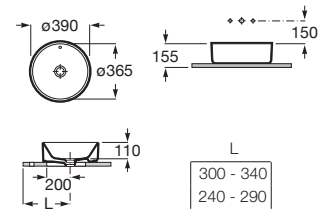

Over countertop ceramic basin. Faucet not included.

A3270MJ000 390 mm

Finishes:

00