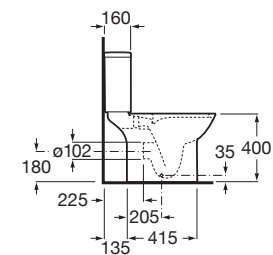

Slim soft-closing seat and cover for toilet.

A801B22003

Finishes: