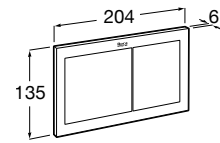

Installation Systems / PS Flush Plates

PS1 Dual

Dual flush plate for Roca Duplo S installation systems. No tools required for installation.

A8902253..