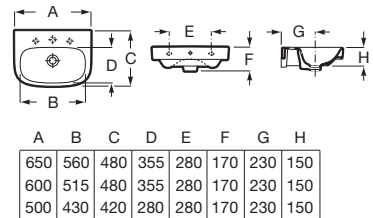

Wall-hung ceramic basin with fixing kit. Faucet not included.

A325996000 500 mm

A325994000 600 mm

A325993000 650 mm

Optional:

Pedestal for ceramic basin.

A335990000

Semi-pedestal for ceramic basin with fixing kit.

A337991000

Finishes:

00