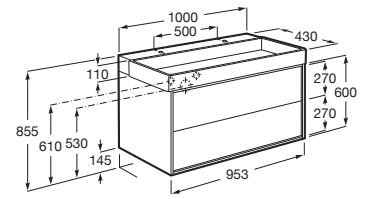

Bathroom Collections / Tura

Unik - Base unit with two drawers and basin with two tapholes. Faucets not included. *

A852036... 1000 mm
(Base A857889... + WB A327699000)

Finishes:

558 559 560 565

Unik - Base unit with one drawer, bottom shelf and basin with two tapholes. Faucets not included. *

A852038... 1000 mm
(Base A857890... + WB A327699000)

Finishes:

558 559 560 565