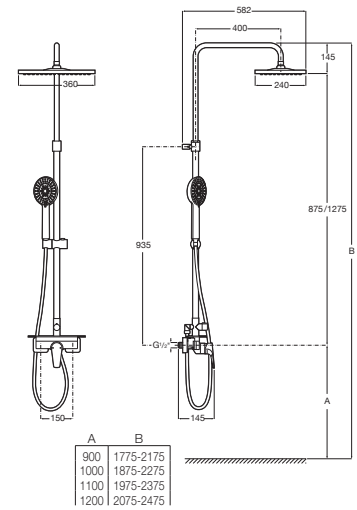

Even-M Square

Shower column with adjustable height from 875 to 1275 mm, swivelling shower arm and shelf. Includes 360 x 240 mm shower head, ø100 mm hand-shower with 3 functions, 1.75 m satin PVC flexible shower hose and height-adjustable swivel bracket.

A5A9B90C00

Finishes:

C0