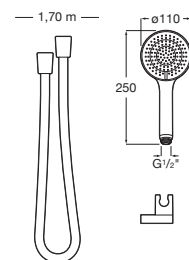

Shower Solutions / Shower Sets

Sensum 110/3*

Shower set. Includes 110 mm hand-shower with 3 functions, adjustable hand-shower bracket and 1.70 m satin PVC anti-torsion flexible shower hose.

A5BG309..0

Flow rate 6 L

Finishes: