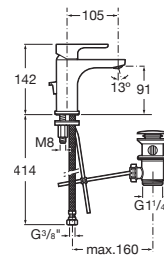

Basin mixer with pop-up waste and flexible supply hoses. Cold Start. S-Size.

A5A3I09C00

Finishes:

C0