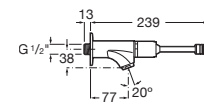

Instant Care *

Self-closing wall-mounted one-water basin faucet with lever.

A5A7977C00

Finishes:

C0

N