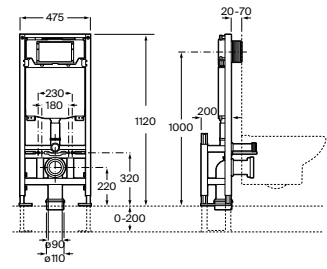

Duplo WC One Freestanding *

Built-in structure with compact dual flush cistern for wall-hung WC, minimum depth of 200 mm. Axial distance of 180 and 230 mm. No supporting wall is required. $\varnothing 90 / \varnothing 110$ elbow. Metallic profile capable of withstanding 400 kg. Adjustable feet from 0-200 mm with braking system. Upper hydraulic connections. To be completed with a compatible Roca flush plate (not included).

A890077020