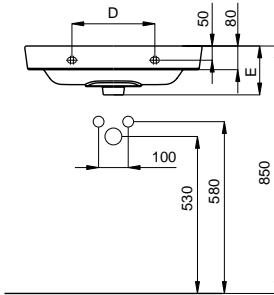

Caserta

Wall-hung ceramic basin with fixing kit. Faucet not included.

A3270J1000 600 mm

A3270J2000 550 mm

A3270J3000 500 mm

Optional:

Semi-pedestal for ceramic basin and fixing kit.

A3350J1000

Finishes: