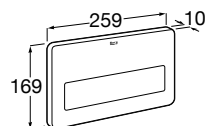

PL3 PRO Single

Vandal-proof stainless steel single flush plate for Roca installation systems. No tools required for installation.

A890197104

Finishes:

04