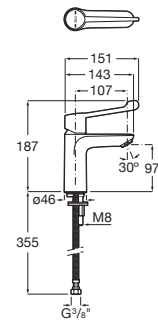

Victoria Pro

Basin mixer with smooth body, elongated ergonomic handle and flexible supply hoses. M-Size

A5A3B5GC00

Finishes:

C0