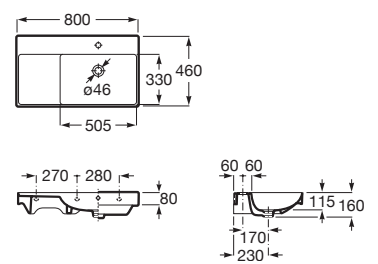

Finishes:

Optional:

Pedestal for ceramic basin.

A337470..0⁽¹⁾

Semi-pedestal for ceramic basin and fixing kit.

A337471..0⁽¹⁾

Finishes:

Asymmetric wall-hung Fineceramic® basin and fixing kit. Faucet not included.

A327688..0⁽¹⁾ 800 mm Right-hand basin

A327689..0⁽¹⁾ 800 mm Left-hand basin