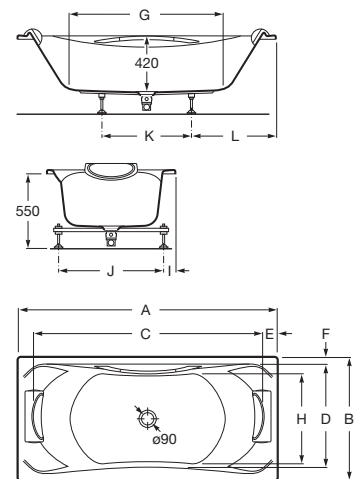

Rectangular acrylic bath with waste kit with hidden overflow. Includes headrest and grip.

A248013001 1800 x 900 mm 220 L

Finishes:

00

A	B	C	D	E	F
1800	900	1585	755	107,5	50
G	H	I	J	K	L
1130	630	85	730	620	590
Litr					
220