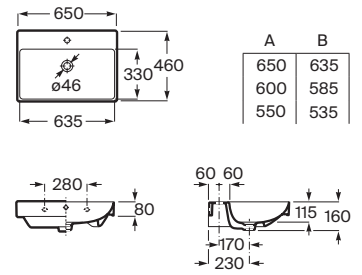

Bathroom Collections / Ona

Wall-hung Fineceramic® basin with fixing kit. Faucet, pedestal and semipedestal not included.

A327685..0⁽¹⁾ 550 mm

A327686..0⁽¹⁾ 600 mm

A327687..0⁽¹⁾ 650 mm