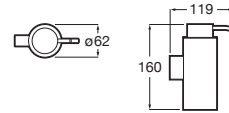

Finishes:

02

Wall-mounted stainless steel soap dispenser. *

A817301002