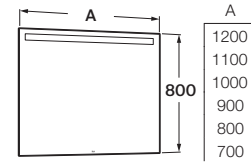

Optional:

Demister device.

A812292000