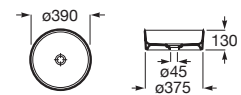

Terra

Over countertop Fineceramic® basin. Faucet not included.

A32787N..0 390 mm

Finishes:

00 62 08