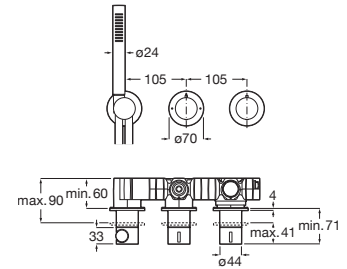

To be completed with:

Built-in body.

A5E214AC00

Finishes: