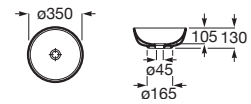

Bathroom Collections / Optica

Over countertop ceramic basin. Faucet not included.

A327C12..0 ⁽¹⁾ 350 mm