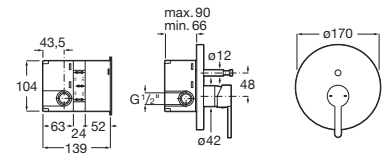

Built-in bath-shower mixer (2 ways) with
diverter. Includes built-in body.

A5A0B8AC0K

Finishes:

C0