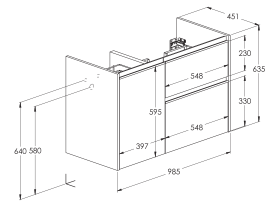

Furniture, Mirrors and Lighting / Gap Pro

Right base unit with two drawers and cargo basket.*
To be combined with Gap washbasin or countertop.

A857905... 1000 mm