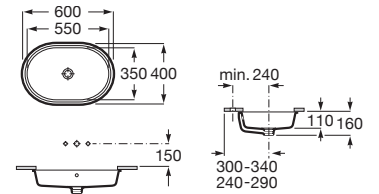

Under countertop ceramic basin. Faucet not included.

A3270YC000 550 mm

Finishes:

00