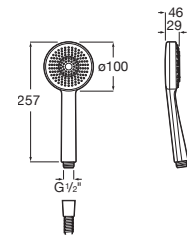

**A5B3113C00**

Flow rate 6 L

**A5BCB13C00**

Finishes:

**Stella Stick Round**

Hand-shower with 1 function.

**A5B9B61..0**

Finishes: