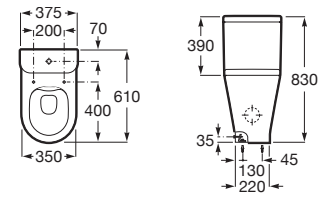

The Gap Round

Back-to-wall close-coupled Comfort height Roca Rimless® WC with dual outlet. Includes fixing kit and draining elbow.

A3420NJ000

Dual flush 4.5/3L cistern with side inlet for WC. Includes fixing kit, inlet valve and flush valve.

A3410N1000

Dual flush 4.5/3L cistern with bottom inlet for WC. Includes fixing kit, inlet valve and flush valve.

A3410N0000

Compact soft-closing WC seat and cover.

A801D22001

Finishes:

00

The Gap Square

Back-to-wall close-coupled Comfort height Roca Rimless® WC with dual outlet. Includes fixing kit and draining elbow.

A3421AC000

Dual flush 4.5/3L cistern with side inlet for WC. Includes fixing kit, inlet valve and flush valve.

A341471000

Dual flush 4.5/3L cistern, adjustable to 4/2L, with bottom inlet for WC. Includes fixing kit, inlet valve and flush valve.

A341470000

Soft-closing Supralit® WC seat and cover.

A80147200B

Finishes:

00

Compact WC seat and cover.

A801D20001

Slim compact soft-closing WC seat and cover.

A801D22003