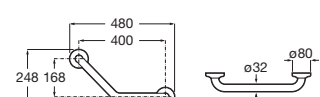

Access Pro*

135° angled grab bar.

A816905NB0

N