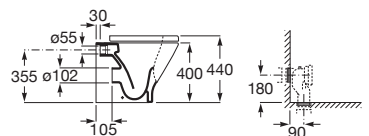

Single floorstanding Roca Rimless® WC. Includes fixing kit. Compatible with Roca installation systems. Dual flush 4.5/3 L.

A347737000

Soft-closing Supralit® WC seat and cover.

A80147200B

Supralit® WC seat and cover.

A80147000B

Slim soft-closing seat and cover for toilet with quick release.

A801472003

Finishes:

00