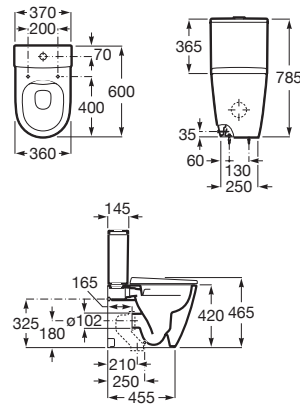

Compact Supralit® WC seat and cover. Not available in Supraglaze® finish.

A801E20.1 ⁽³⁾

Finishes:

⁽¹⁾ Glossy White 00 on stock, rest of finishes on request.

⁽²⁾ Finish Matt Black 08 on stock, rest of finishes on request

⁽³⁾ Finish Matt White 62 for Compact Supralit® WC seat and cover on request, rest of finishes on stock