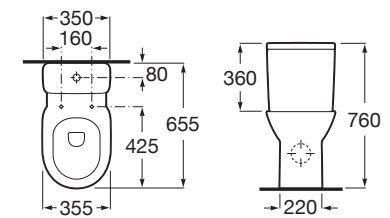

Slim soft-closing seat and cover for toilet.

A8019D2005

Finishes: