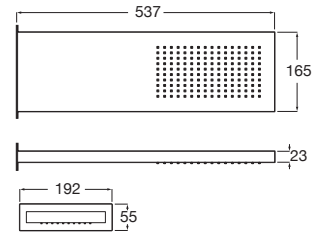

Raindream*

Rectangular stainless steel shower head for wall installation. Rain function.

A5B184A..0 165 x 537 mm

Finishes: