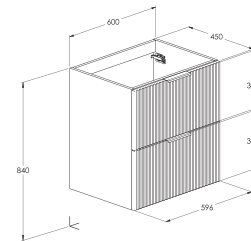

Unik - Base unit with two drawers.
Includes basin in white finish with 1 taphole.
Faucet not included.

A852478... 800 mm
(Base A857955... + WB A3272A4000)

A852477... 600 mm
(Base A857954... + WB A3272A3000)

Finishes:

529 532 464 539 147

See columns on p. 246