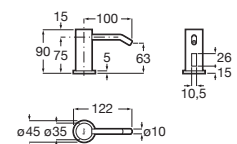

Electronic soap or hand sanitizer dispenser with sensor, deck-mounted. Powered by four 1.5V D/LR20 alkaline batteries.

A818020C00