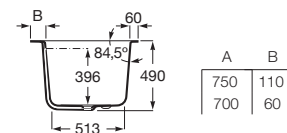

Ona drop-in*

Rectangular Stonex® drop-in bath. Double-ended bath. Includes click-clack waste, trap and integrated overflow.

A248630000 1700 x 750 mm 277 L

A248631000 1700 x 700 mm 277 L

Finishes: