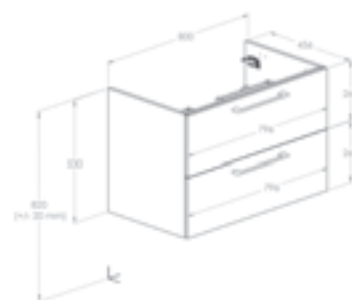

Unik - Base unit with two drawers.
Includes basin in white finish with 1 taphole.
Faucet not included.

A852471... 800 mm
(Base A857950... + WB A3272A4000)

A852470... 600 mm
(Base A857949... + WB A3272A3000)

Finishes:

806 808 153

See columns on p. 246