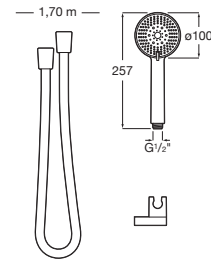

Stella 100/3

Shower set. Includes 100 mm hand-shower with 3 functions, adjustable hand-shower bracket and 1.70 m satin PVC anti-torsion flexible shower hose.

A5B8313..0

Flow rate 8 L

Finishes: