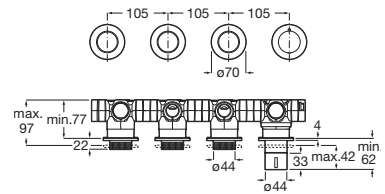

T-Multi Switch (3 ways) *

Built-in thermostatic mixer (3 ways).

A5A724A..0