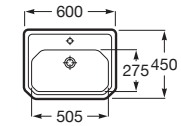

In countertop ceramic basin. One taphole. Faucet not included.

A3270A5000 600 mm

Finishes:

00