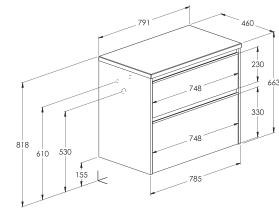

Base unit with two drawers.
To be combined with Gap washbasin or countertop.*

A857898... 800 mm

Finishes:

Compatible products ordered separately:

Set of handles* (2 pieces)

A817007339

Chrome

A817007485

Matt Black