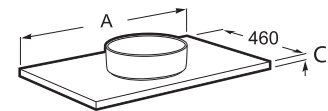

Countertop*

A857782... 991x460x15 mm (Marble)

Finishes:

A857782464 991x460x28 mm (MDF)

A	C
991	15
991	28

Finishes:

Set of Countertop mounting slats*
Ordered separately

A817013000