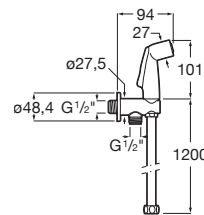

Be Fresh Go

Bidet shower kit (1 way). Includes hand-shower with auto-stop, integrated bracket, water outlet and 1.2 m metal flexible hose.

A5B9230C00