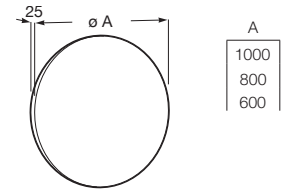

Furniture, Mirrors and Lighting / Mirrors and Magnifying Mirrors

Luna Ambient

Round mirror with perimeter light. Colour temperature: 3000K.

A812400000 600 mm

A812401000 800 mm

A812402000 1000 mm

LED

Luna Ambient

Oval mirror with perimeter light. Colour temperature: 3000K.

A812429000 450 mm

LED

Luna*

Rectangular mirror.

A812182000 600 mm

A812184000 700 mm

A812117000 800 mm

A812188000 900 mm

A812189000 1000 mm

A812190000 1100 mm

A812191000 1200 mm

A812192000 1300 mm

Optional:
Demister device.
A812292000

Luna

Round mirror.

A812193000 Ø 550 mm

A812194000 Ø 750 mm