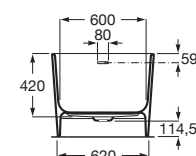

### Maui Round <sup>(1)</sup>

Oval Stonex® freestanding bath. Includes click-clack waste, trap and integrated overflow.

**A248499..0** 1500 x 700 mm 253 L

Finishes: