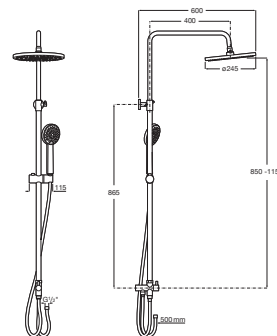

Victoria Connect

Height-adjustable shower column with diverter, connectable to any faucet. Includes $\varnothing$ 245 mm swivel shower head, $\varnothing$ 100 mm hand-shower with 1 function, 1.50 m metal flexible shower hose and height-adjustable swivel bracket.

A5B9M61C00

Finishes:

C0