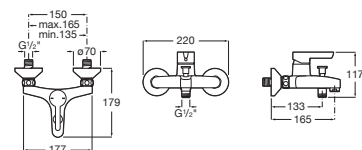

Wall-mounted bath-shower mixer with diverter.

A5A027AC0K

Finishes:

C0