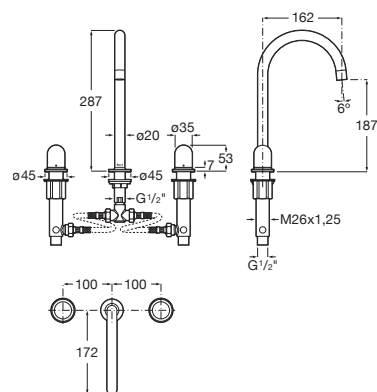

Finishes:

Twin-lever basin mixer with smooth body, deck-mounted handles and flexible supply hoses. Waste not included. Dome handles. L-Size.

A5A3V3F..0

Universal waste.

A505401000 Chrome

A5054015.. Others