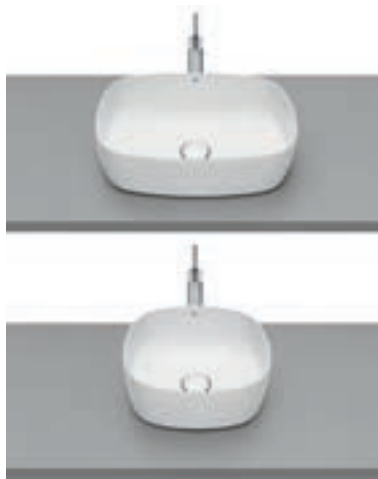

Over countertop Fineceramic® basin. Faucet not included. Includes universal drain with Ø 72 mm ceramic plug.

A327500..0 500 mm

A327502..0 370 mm

Finishes: