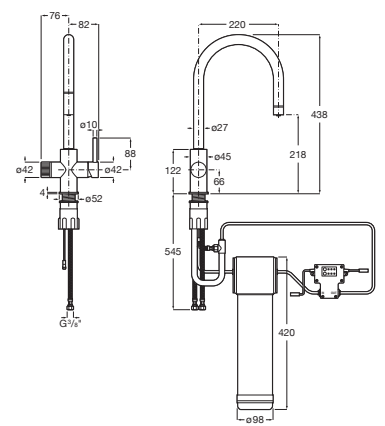

Kitchen Faucets / Aquafy Filtered Water Faucets

Roca Aquafy 2 ways

Kitchen mixer with 2-way water filtration function and retractable swivel C-spout. Includes 5-step filtration cartridge.

A5A8D3G..0

Finishes:

N