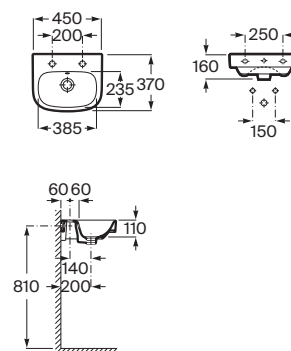

Compact wall-hung ceramic basin with one tap hole and fixing kit. Faucet not included.

A325997000 450 mm

Finishes:

00