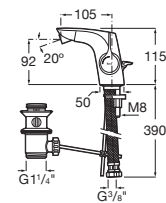

Finishes:

Bidet mixer with ball-valve jet regulator, pop-up waste and flexible supply hoses. Cold Start.

A5A603AC00

Finishes: