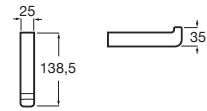

Accessories / Tempo

Spare toilet roll holder.

A817035001 Chrome

A817035..0 Others *

Finishes: