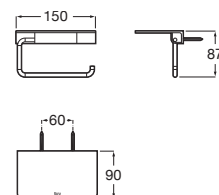

Toilet roll holder with shelf.

A817581..0

Finishes: