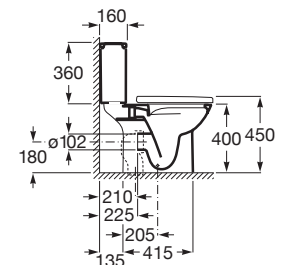

Bathroom Collections / Debba

Close-coupled WC with vertical outlet.
Includes fixing kit.

A342998000

Close-coupled WC with horizontal outlet.
Includes fixing kit.

A342997000

Dual flush 4.5/3L cistern with side inlet for WC.
Includes fixing kit, inlet valve and flush valve.

A341990000

Dual flush 4.5/3L cistern with bottom inlet for WC.
Includes fixing kit, inlet valve and flush valve.

A341991000

Soft-closing WC seat and cover with metal hinges.

A8019D2004

WC seat and cover with metal hinges.

A8019D0004

Slim soft-closing seat and cover for toilet.

A8019D2005

Finishes:

Close-coupled Roca Rimless® Square WC
with horizontal outlet. Includes fixing kit. *

A3429D7000

Dual flush 4.5/3L cistern with side inlet for WC.
Includes fixing kit, inlet valve and flush valve.

A341990000

Dual flush 4.5/3L cistern with bottom inlet for WC.
Includes fixing kit, inlet valve and flush valve.

A341991000

Soft-closing Supralit® WC seat and cover with
metal hinges.

A8019D200B

SUPRALIT® seat and cover with metal hinges.

A8019D000B

Slim soft-closing seat and cover for toilet.

A8019D2005

Finishes: