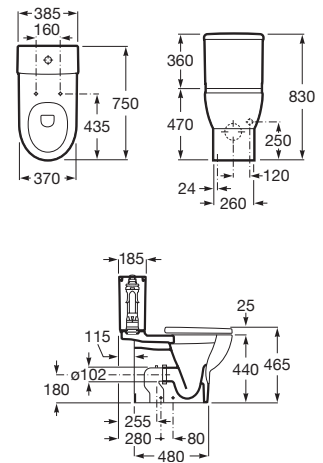

Bathroom Collections / Meridian

Close-coupled WC with dual outlet for people with reduced mobility. Includes fixing kit.

A34224H000

Dual flush 6/3L cistern with bottom inlet for WC. Includes fixing kit, inlet valve and flush valve.

A34124H000

WC seat and cover with front opening and stainless steel hinges.

A801230004

WC seat and cover with reinforced hinges.

A801230001

WC seat with front opening and stainless steel hinges.

A80123D004

Finishes:

00