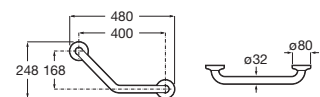

Access Pro*

135° angled grab bar for people with reduced mobility. Includes fixing kit.

A816931002

N