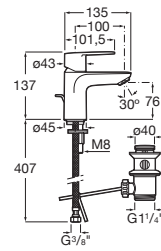

Basin mixer with pop-up waste and flexible supply hoses. Cold Start. S-Size.

A5A304FC00

Finishes:

C0