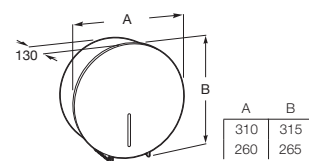

Specific Uses / Accessories for Public Spaces

Public *

Toilet paper dispenser. Diameter 260 mm.

A817406001 Ø 260 mm

Polished finish

A817406002 Ø 260 mm

Satin finish

A817406B00 Ø 260 mm

Matt white

A817406NBO Ø 260 mm

Matt black

N