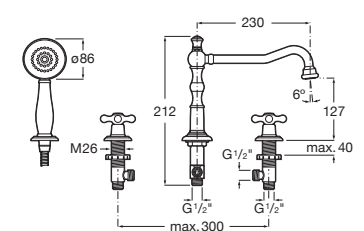

Other Products in the Carmen Collection

Ceramics
P. 57

Furniture
P. 56

Accessories
P. 272