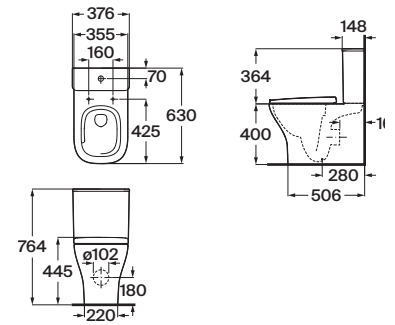

Bathroom Collections / Optica

Back-to-wall close-coupled Roca Rimless® Vortex WC with dual outlet. Includes fixing kit and draining elbow.

A342V15000

Dual flush 4.5/3L WC cistern, adjustable to 4/2L, with side inlet. Includes fixing kit, inlet valve and flush valve.

A341V10000

Dual flush 4.5/3L WC cistern, adjustable to 4/2L, with bottom inlet. Includes fixing kit, inlet valve and flush valve.

A341V11000

Soft-closing WC seat and cover with stainless steel hinges.

A801F72001

Finishes:

00

Close-coupled Roca Rimless® Vortex WC with dual outlet. Includes fixing kit.

A342V16000

Dual flush 4.5/3L WC cistern, adjustable to 4/2L, with side inlet. Includes fixing kit, inlet valve and flush valve.

A341V10000

Dual flush 4.5/3L WC cistern, adjustable to 4/2L, with bottom inlet. Includes fixing kit, inlet valve and flush valve.

A341V11000

Soft-closing WC seat and cover with stainless steel hinges.

A801F72001

Finishes:

00

WC seat and cover with stainless steel hinges.

A801F70001

Slim soft-closing WC seat and cover with stainless steel hinges.

A801F72002