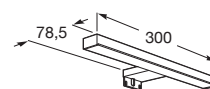

Starlight

LED 7W spotlight. To be installed on mirror or mirror cabinet. Colour temperature: 4000K.

A813092100

LED