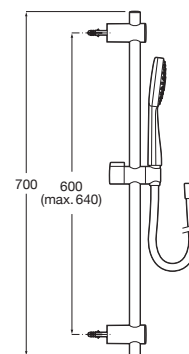

### Stella 100/1

Shower kit. Includes 100 mm hand-shower with 1 function, 700 mm sliding bar and 1.70 m PVC anti-torsion flexible shower hose.

A5B3413C00

Flow rate 8 L

A5BC413C00 \*

Flow rate 6 L

Finishes: