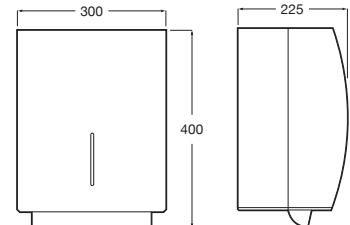

Public*

Automatic paper towel dispenser with sensor. Powered by four 1.5V LR20 (D) alkaline batteries. Batteries not included.

A818017001
Polished finish