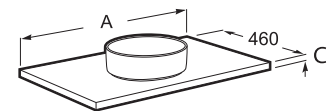

Countertop*

A857782... 991x460x15 mm (Marble)

Finishes:

A857782464 991x460x28 mm (MDF)

Finishes:

Set of Countertop mounting slats*
Ordered separately

A817013000

A	C
991	15
991	28