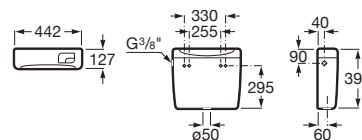

Universal*

High/semi-high plastic cistern with 6/3L dual flush for single floorstanding WC. Includes chain for high installation and dual flush push-button for medium-height installation. Pipe ref. A890200001 required for high installation.