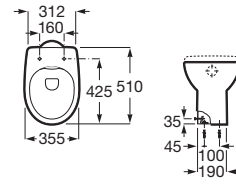

Single floorstanding Roca Rimless® WC with vertical outlet. Includes fixing kit. Compatible with Roca installation systems. Dual flush 4.5/3 L, adjustable to 4/2 L.

A344V04000

Single floorstanding Roca Rimless® WC with horizontal outlet. Includes fixing kit. Compatible with Roca installation systems. Dual flush 4.5/3 L, adjustable to 4/2 L.

A344V03000

Soft-closing Supralit® WC seat and cover with stainless steel hinges.

A801E52001

Supralit® WC seat and cover with stainless steel hinges.

A801E50001

Slim soft-closing WC seat and cover with stainless steel hinges.

A801E52002

Finishes:

Compact back-to-wall close-coupled Roca Rimless® WC with dual outlet. Includes fixing kit and draining elbow.

A342V05000

Dual flush 4.5/3L WC cistern, adjustable to 4/2L, with side inlet. Includes fixing kit, inlet valve and flush valve.

A341V00000

Dual flush 4.5/3L WC cistern, adjustable to 4/2L, with bottom inlet. Includes fixing kit, inlet valve and flush valve.

A341V01000

Compact Soft-closing Supralit® WC seat and cover with stainless steel hinges.

A801E62001