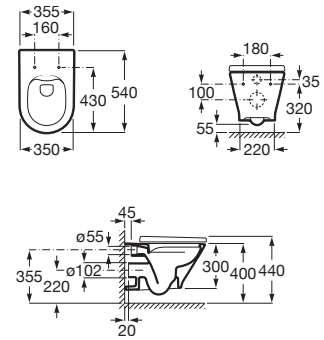

Bathroom Collections / The Gap

Wall-hung Roca Rimless® WC with hidden fixations. Compatible with Roca installation systems. Dual flush 4.5/3 L.

A3460NL000

Soft-closing Supralit® WC seat and cover.

A801D12001

Supralit® WC seat and cover

A801D10001

Slim soft-closing seat and cover for toilet with quick release.

A801D12003

Finishes:

00

Compact wall-hung Roca Rimless® WC with hidden fixations. Compatible with Roca installation systems. Dual flush 4.5/3 L.

A3460NB000

Compact soft-closing Supralit® WC seat and cover.

A801D22001

Compact Supralit® WC seat and cover.

A801D20001

Slim soft-closing seat and cover for compact WC with quick release.

A801D22003

Finishes:

00

Wall-hung Roca Rimless® WC with visible fixations. Compatible with Roca Duplo One / Duplo S installation systems. Dual flush 4.5/3 L.

A3460N7000

Soft-closing Supralit® WC seat and cover.

A801D12001

Supralit® WC seat and cover.

A801D10001

Slim soft-closing seat and cover for toilet with quick release.

A801D12003

Finishes:

00