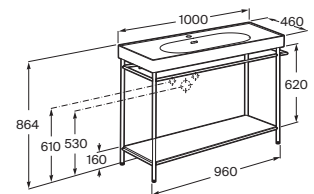

Floorstanding metal structure for basin with shelf and towel holder. Basin and faucet not included. *

A858113... 1000 mm

Finishes:

485

N