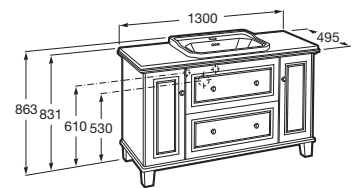

**A858088..** 1300 mm

Marble countertop for base unit. \*

**A857142421** Black marble

**A857142420** White marble

Finishes:

509 523

N

Reversible column unit with legs, door with glass panel, and height-adjustable glass shelves. Features LED interior lighting and soft closing. \*