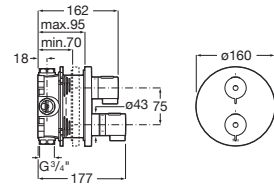

T-500 Round *

Built-in thermostatic bath-shower mixer (2 ways) with diverter-flow regulator. To be completed with RocaBox A525869403.

A5A0C18..0

To be completed with:

Universal RocaBox for built-in installations.

A525869403

Finishes:

N