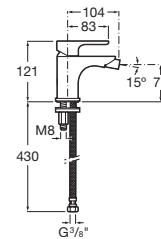

Bidet mixer with chain connector and flexible supply hoses.

A5A6B09C00

Finishes:

C0