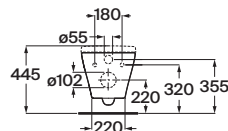

Wall-hung Roca Rimless® Vortex WC with hidden fixations. Includes fixing kit. Compatible with Roca installation systems. Dual flush 4.5/3 L, adjustable to 4/2 L.

A346V13000

Soft-closing WC seat and cover with stainless steel hinges.

A801F72001

WC seat and cover with stainless steel hinges.

A801F70001

N