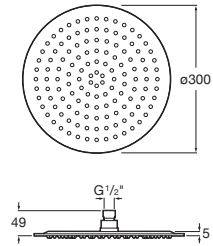

Raindream

Round adjustable stainless steel shower head for wall or ceiling installation in chrome. Rain function. Wall/ceiling support kit/arm not included.

A5B2550..0 ø 300 mm

Finishes: