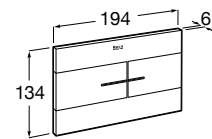

PS2 Dual

Dual flush plate for Roca Duplo S installation systems. No tools required for installation.

A8902243..