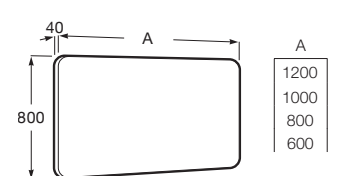

Luna Frame Ambient

Rectangular mirror with perimeter light. Matt Black frame. Colour temperature: 3000K.

A812421000 600 mm

A812422000 800 mm

A812423000 1000 mm

A812424000 1200 mm