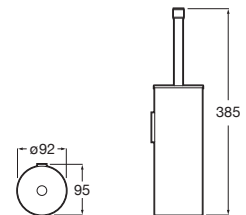

Stainless steel spare toilet roll holder. *

A817303002

Finishes:

02

Wall-mounted stainless steel toilet brush holder.

A817305002

Finishes:

02