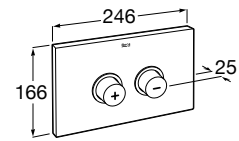

PL10 Dual Pneumatic *

Dual flush plate with pneumatic activation for Roca installation systems. No tools required for installation.

A890166000