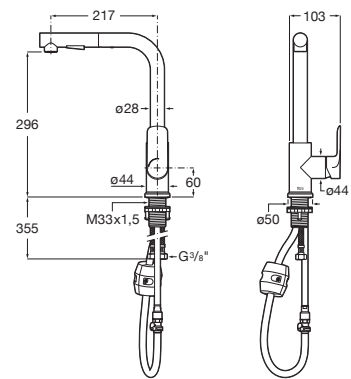

Cala

Kitchen mixer with swivel L-spout and 2-function retractable shower. Includes flexible supply hoses. Cold Start.

A5A856E..0

Finishes: