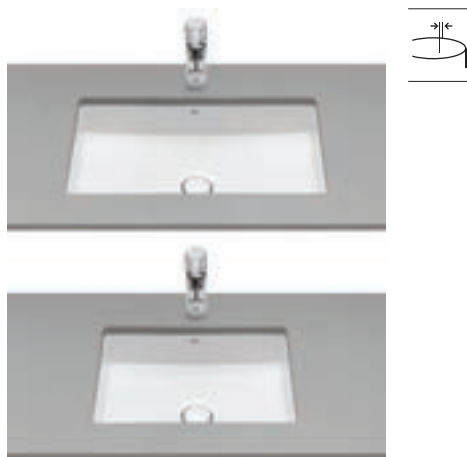

Under countertop Fineceramic® basin with fixing kit. Faucet not included.

A327535..0 ⁽¹⁾ 605 mm

A327536..0 ⁽¹⁾ 495 mm

Finishes: