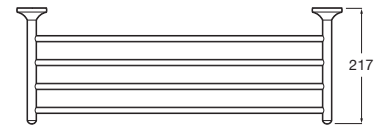

Accessories / Classica

Towel rack.

A816814001

Finishes:

01