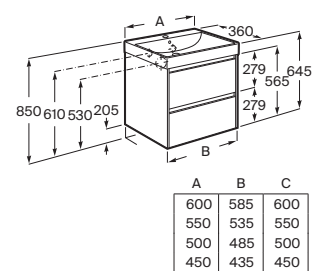

Unik - Compact base unit with two drawers and Fineceramic® basin. Faucet not included. *

A851681... 450 mm
(Base A857598... + WB A327682004)

A851682... 500 mm
(Base A857599... + WB A32768E004)

A851683... 550 mm
(Base A857600... + WB A327683004)

A851684... 600 mm
(Base A857601... + WB A327684004)

Finishes: