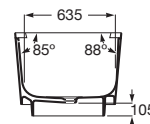

Tura*

Double-ended Stonex® freestanding bath. Includes click-clack waste, trap, integrated overflow and wooden tray.

With LED strip light

A248672000 1700 x 750 mm 325 L

Without LED strip light

A248671000 1700 x 750 mm 325 L

Optional:

Headrest with integrated wood counterweight. Made of easy-drying, sustainably sourced fabric. Grey.

A248674000

Finishes:

00