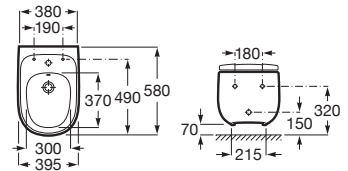

Soft-closing Supralit® bidet lid.

A806B82..B

Finishes: