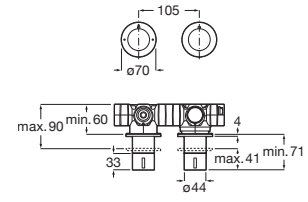

T-Multi (2 ways) *

Built-in thermostatic mixer (2 ways).

A5A204A..0

To be completed with:

Built-in body.

A5E204AC00

Finishes:

T-Multi (2 ways) *

Built-in thermostatic mixer (2 ways) with hand-shower and bracket with water outlet.

A5A214A..0