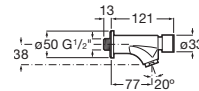

Instant

Self-closing wall-mounted basin mixer with push-button.

A5A7877C00

Finishes:

C0