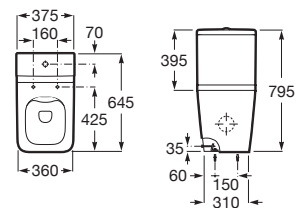

Dual flush 4.5/3L cistern with bottom inlet for WC. Includes fixing kit, inlet valve and flush valve.

A341520..0 *

Soft-closing Supralit® WC seat and cover.

A801532..B

Finishes: