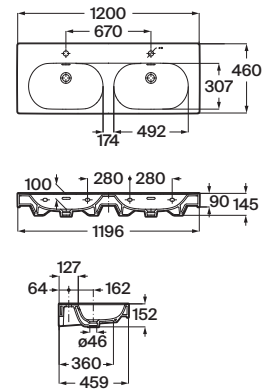

Double wall-hung ceramic basin with fixing kit. Faucets not included. *

A327747..0 1200 mm

Finishes: