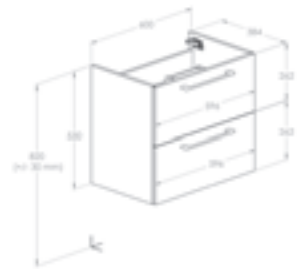

Unik - Base unit with two drawers.
Includes basin in white finish with 1 taphole.
Faucet not included.

A852474... 800 mm
(Base A857953... + WB A3272A2000)

A852473... 600 mm
(Base A857952... + WB A3272A1000)

A852472... 500 mm
(Base A857951... + WB A3272A0000)

Finishes:

806 808 532

See columns on p. 246