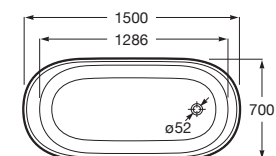

### Maui Round <sup>(1)</sup>

Oval Stonex® freestanding bath. Includes click-clack waste, trap and integrated overflow.

**A248499..0** 1500 x 700 mm 253 L

Finishes: