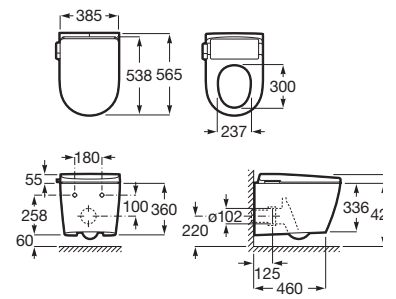

Avant-E

Wall-hung WC with integrated In-Tank® cistern and dual flush 4.5/3 L. Includes Roca Rimless® Vortex, soft-closing seat and cover. Supraglaze® glazing. Needs power supply.

A80336NS01

Recommended installation with:
Concealed supporting frame

A822091001

Concealed supporting frame

A890078100

N