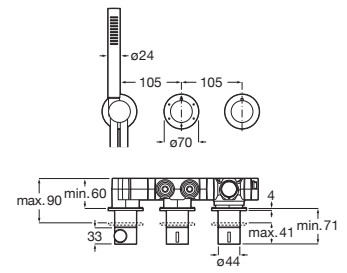

Shower Solutions / Thermostatic

T-Multi (3 ways) *

Built-in thermostatic mixer (3 ways) with hand-shower and bracket with water outlet.

A5A234A..0

To be completed with:

Built-in body.

A5E234AC00

Finishes:

T-Multi (2 ways) *

Built-in thermostatic mixer (2 ways) with hand-shower, bracket with water outlet and bath spout.

A5A244A..0