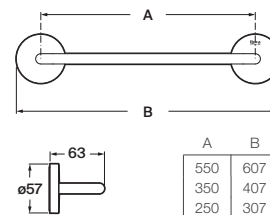

Towel rail (installation with screws or adhesive).

A817743..0 600 mm

A817742..0 400 mm

A817741..0 300 mm

Finishes:

C0 NB

N