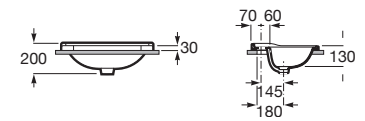

In countertop ceramic basin. One taphole. Faucet not included.

A3270A5000 600 mm

Finishes:

00