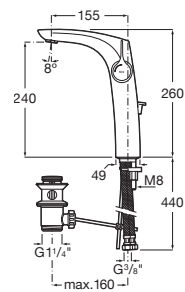

Basin mixer with pop-up waste and flexible supply hoses. Cold Start. XL-Size.

A5A343AC00

Finishes:

C0