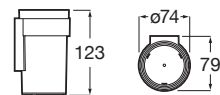

Finishes:

C0 NB

Wall-mounted tumbler holder (installation with screws or adhesive).

A817894..0