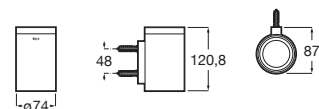

Finishes:

Over countertop tumbler. *

A817594..0

Finishes: