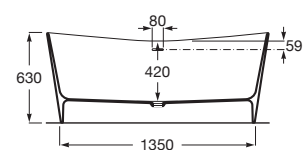

Baths / Stonex®

Maui Square *

Rectangular Stonex® freestanding bath. Includes click-clack waste, trap and integrated overflow. White interior finish and a choice of outside colours.

A248502..0 1550 x 700 mm 285 L

Finishes: