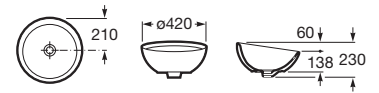

Other Basins / Over Countertop Basins

Bol

Over countertop ceramic basin. Faucet not included.

A327876000 420 mm

Finishes:

00