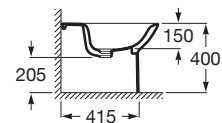

Back-to-wall bidet. Faucet not included.

A355997000

Finishes:

00