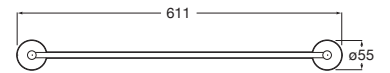

Accessories / Classica

Towel rack.

A816814001

Finishes:

01