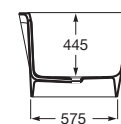

Raina ⁽¹⁾

Oval Stonex® freestanding bath. Includes click-clack waste, trap and integrated overflow. White interior finish and a choice of exterior colours.

A248466..0 1590 x 790 mm 315 L

Finishes: