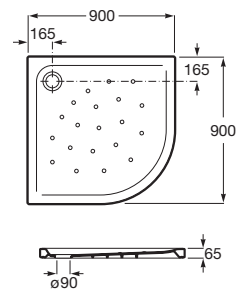

Malta Corner*

Ceramic angle shower tray with anti-slip base. Drain not included.

A37450B000 900 x 900 x 65 mm R505

A506404400 Waste $\varnothing$ 90

Finishes:

00

Non-enameled side

Italia Rectangular

Ceramic rectangular shower tray.

A37477A0001 1200 x 800 x 100 mm

A37477C001 1000 x 800 x 100 mm

A37477B001 1200 x 700 x 100 mm

A37477D001 1000 x 700 x 100 mm

A374770001 900 x 720 x 100 mm

AP0005900R Waste $\varnothing$ 65

Finishes:

00