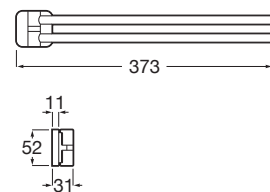

Double swivel towel rail. *

A817885..0

Finishes:

C0 NB