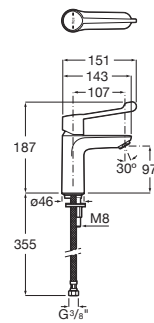

Victoria Pro

Basin mixer with smooth body, elongated ergonomic handle and flexible supply hoses. M-Size

A5A3B5GC00

Finishes: