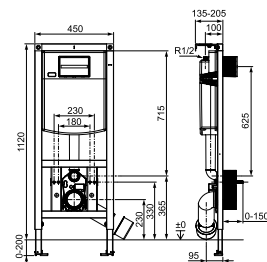

Duplo S

Built-in structure with dual flush cistern for wall-hung WC and installation accessories, minimum depth of 90 mm. $\varnothing 90$ / $\varnothing 110$ elbow. Flushing mechanism with cable technology. Installation with uprights and/or in front of sturdy wall.

A8900A902E