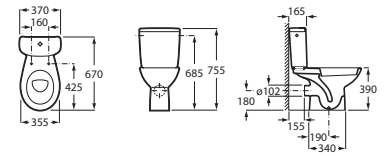

Bathroom Collections / Adele

Close-coupled Roca Rimless® WC in a box, horizontal outlet with dual flush 4.5/3L cistern with side inlet and seat and cover, Termoplast.

A34P193000

Close-coupled Roca Rimless® WC with horizontal outlet.

A342C23000

Dual flush 4,5/3L WC cistern with side inlet.

A341C20000

Soft-closing WC seat and cover.

A80129200P

WC seat and cover.

A80129000P

Finishes:

00

Close-coupled Roca Rimless® WC in a box, horizontal outlet with dual flush 4.5/3L cistern with bottom inlet and seat and cover, Termoplast.

A34P191000

Close-coupled Roca Rimless® WC with horizontal outlet.

A342C23000

Dual flush 4,5/3L WC cistern with bottom inlet.

A341C21000

Soft-closing WC seat and cover.

A80129200P