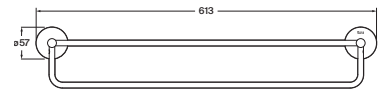

Towel rack.

A817745..0

Finishes:

C0 NB

N