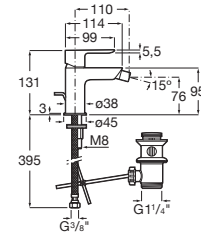

**A5252206..** Matt finishes

Finishes:

Bidet mixer with pop-up waste and flexible supply hoses.

**A5A606EC00**

Finishes:

Bidet mixer with smooth body and flexible supply hoses.

**A5A626E..0**

Finishes: