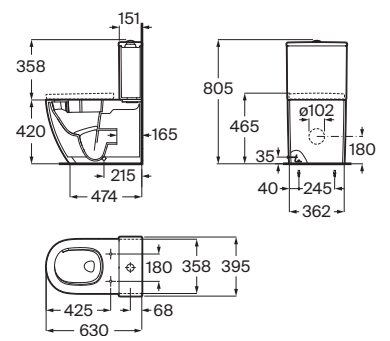

Bathroom Collections / Meridian

Back-to-wall close-coupled Roca Rimless® Vortex WC with dual outlet. Includes fixing kit and draining elbow.

A342747.0

Dual flush 4.5/3L WC cistern with lid, adjustable to 4/2L, with bottom inlet.

A341742..0

Soft-closing WC seat and cover with stainless steel hinges.

A801F92..1