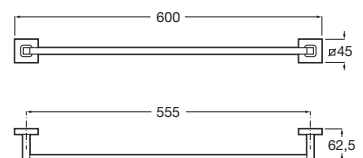

Finishes:

01

Towel rail.

A816823001 600 mm