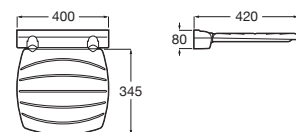

Access Pro

Folding shower seat for people with reduced mobility. White finish.

A816912009