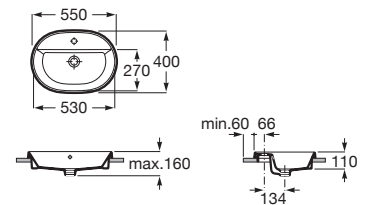

In countertop ceramic basin. Faucet not included.

A3270Y6000 550 mm

Finishes:

00