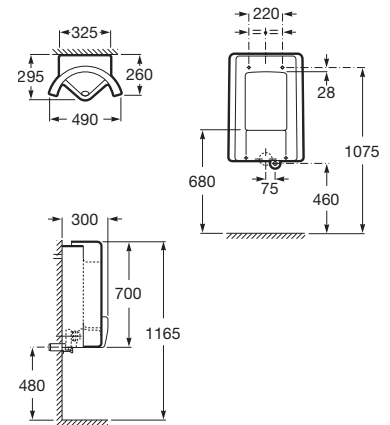

**A5A9C24C00**

**A5A9A24C00**

Finishes:

00

**Site\***

Ceramic urinal with back inlet. Includes flexible trap, elbow, connector and waste plug.

**A359605000**

Ceramic urinal with top inlet. Includes flexible trap, elbow, connector and waste plug.