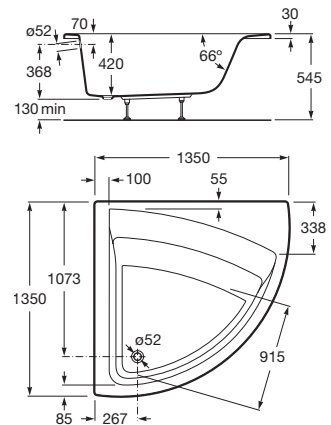

Easy Corner

Acrylic bath with Tonic hydromassage and right-hand corner installation.

A248188001 * 1350 x 1350 mm 247 L

Acrylic corner bath.

A248189000 * 1350 x 1350 mm 247 L

Panel for Easy corner bath.

A259861000 * 1350 mm

Finishes:

00