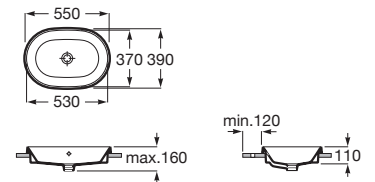

In countertop ceramic basin. Faucet not included.

A3270Y5000 550 mm

Finishes:

00