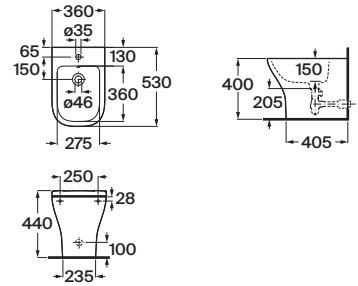

Back-to-wall bidet. Includes fixing kit. Faucet and bidet lid not included. *

A357V17000

Soft-closing bidet lid with stainless steel hinges.

A806F72001

Bidet lid with stainless steel hinges.

A806F70001

N