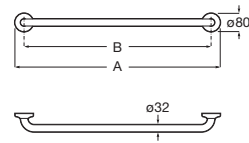

Specific Uses / Accessibility Accessories

Access Pro*

Straight grab bar for people with reduced mobility. Includes fixing kit. White antibacterial vinyl finish.

A816980009 900 mm

A816979009 700 mm

A816978009 600 mm

N

A816977009 400 mm

A816976009 300 mm

A	B
980	900
780	700
680	600
480	400
380	300

Access Pro

Straight grab bar for people with reduced mobility. Includes fixing kit. Stainless steel, polished finish.

A816930001* 900 mm

A816929001 700 mm

A816928001 600 mm

A816927001 400 mm

A816926001* 300 mm

A	B
980	900
780	700
680	600
480	400
380	300

Access Pro*

Straight grab bar for people with reduced mobility. Includes fixing kit. Stainless steel, satin finish.

A816930002 900 mm

A816929002 700 mm

A816928002 600 mm

N

A816927002 400 mm

A816926002 300 mm

A	B
980	900
780	700
680	600
480	400
380	300

Access Pro

Straight grab bar for people with reduced mobility. Includes fixing kit. Stainless steel, white finish.

A816904009 900 mm

A816903009* 700 mm

A816902009 600 mm

A816901009 400 mm

A816900009* 300 mm

A	B
980	900
780	700
680	600
480	400
380	300