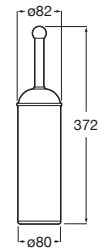

Wall-mounted toilet brush holder.

A817008001

Finishes:

00