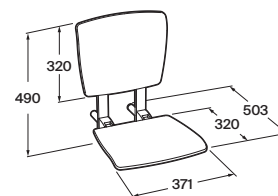

Access Design*

Portable folding shower seat with backrest, compatible with Access Pro and Access Design straight grab bars.

A816971B00

Matt White

N