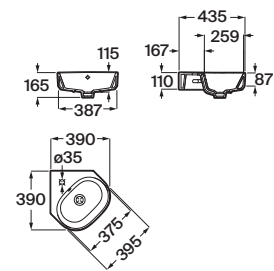

Wall-hung corner ceramic basin with fixing kit. Faucet not included.

A3270YY000 400 mm

Finishes:

00

N