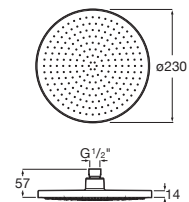

Rainsense

Round adjustable ABS shower head with silicone front for wall or ceiling installation. Wall/ceiling support kit/arm not included.

A5B1803..0 ø 230 mm