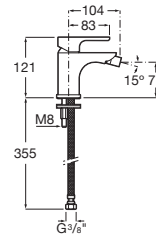

Bidet mixer with smooth body, ball-valve jet regulator and flexible supply hoses. Click-clack waste not included. Cold Start. *

A5A6C09NB0

Finishes:

NB