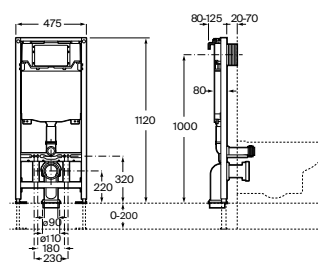

Duplo WC One

Built-in structure with compact dual flush cistern for wall-hung WC, minimum depth of 107 mm. Axial distance of 180 and 230 mm. $\varnothing 90$ / $\varnothing 110$ elbow. Metallic profile capable of withstanding 400 kg. Adjustable feet from 0-200 mm with braking system. Upper hydraulic connections. To be completed with a compatible Roca flush plate (not included).

A890070020