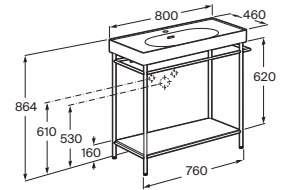

Floorstanding metal structure for basin with shelf and towel holder. Basin and faucet not included. *

A858112... 800 mm

Finishes:

485

N