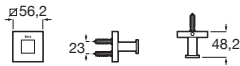

Robe hook.

A817601..0