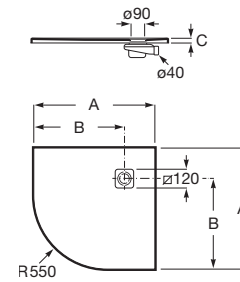

Terran-N Angle*

Stonex® superslim angle shower tray. Anti-slip surface with gravel texture. Includes twist grid in the same finish. The drain is ordered separately.

APA0538438400..0 900 x 900 x 28 mm

APA0532032000..0 800 x 800 x 26 mm

A	B	C
900	700	28
800	600	26

High-flow drain of 80 mm height.

A27L018000

High-flow drain of 60 mm height

A27L026000

Finishes: