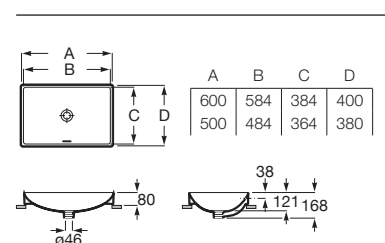

In countertop Fineceramic® basin. Faucet not included.*

A32768M..0 600 mm

Finishes: