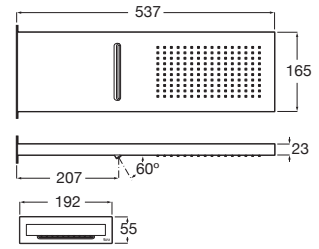

Raindream*

Rectangular stainless steel shower head for wall installation. Two functions: Rain and Waterfall.

A5B144A..0 165 x 537 mm

Finishes: