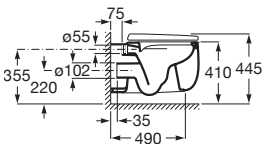

Wall-hung Roca Rimless® WC with visible fixations. Includes fixing kit. Compatible with Roca installation systems. Dual flush 4.5/3 L.

A34647F000

Soft-closing Supralit® WC seat and cover.

A80147200B

Supralit® WC seat and cover.

A80147000B

Slim soft-closing seat and cover for toilet with quick release.

A801472003

Finishes:

00