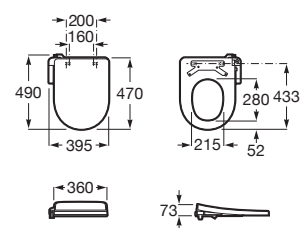

M3 ⁽¹⁾

Smart seat with washing function at water inlet temperature of 37°C. Round shape. Needs conventional water and power supply.

A804052001

Finishes: