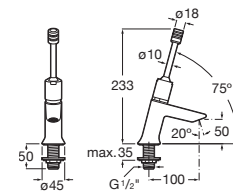

Instant Care *

Self-closing deck-mounted one-water basin faucet with lever.

A5A4377C00

Finishes:

C0

N