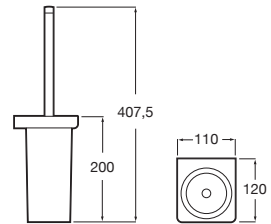

Accessories / Tempo

Spare toilet roll holder.

A817035001 Chrome

A817035..0 Others *

Finishes:

Wall-mounted toilet brush holder.

A817036001 Chrome

A817036..0 Others

Finishes: