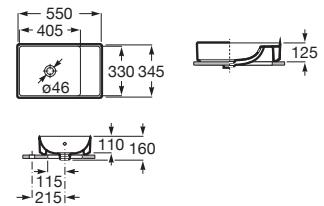

In countertop Fineceramic® basin. Faucet not included.*

A32768L..0 500 mm

Finishes: