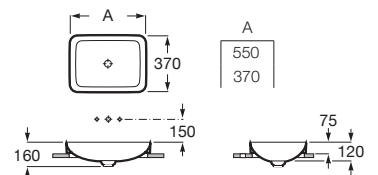

Over countertop Fineceramic® basin. Faucet not included. Includes universal drain with Ø 72 mm fixed open ceramic plug.

A327534..0 ⁽²⁾ 550 mm

A32753R..0* 370 mm

Finishes: