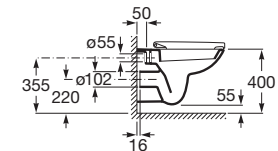

Finishes:

00