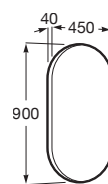

Furniture, Mirrors and Lighting / Mirrors and Magnifying Mirrors

Luna Frame Ambient

Oval mirror with perimeter light. Matt Black frame. Colour temperature: 3000K.

A812428000 450 mm

LED

Luna Frame

Rectangular mirror. Matt Black frame.

A812413000 600 mm

A812414000 800 mm

A812415000 1000 mm

A812416000 1200 mm

Luna Frame

Round mirror. Matt Black frame.

A812417000 600 mm

A812418000 800 mm

A812419000 1000 mm

Luna Frame

Oval mirror. Matt Black frame.

A812420000 450 mm

Luna Ambient

Rectangular mirror with perimeter light. Colour temperature: 3000K.

A812396000 600 mm

A812397000 800 mm

A812398000 1000 mm

A812399000 1200 mm

LED