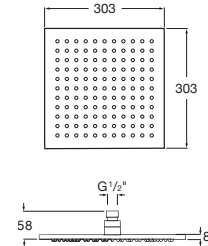

Raindream

Square adjustable brass shower head for wall or ceiling installation in chrome. Rain function. Wall/ceiling support kit/arm not included. Everlux finishes.

A5B4050..0 300 x 300 mm

Finishes: