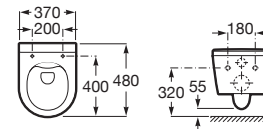

Soft-closing Supralit® WC seat and cover.

A80152C..B

Finishes:

Back-to-wall single floorstanding Roca Rimless® WC with dual outlet. Includes fixing kit. Compatible with Roca installation systems. Dual flush 4.5/3 L.

A347526..0⁰⁾