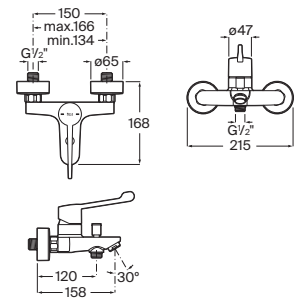

Victoria Pro

Wall-mounted bath-shower mixer with automatic diverter and elongated ergonomic handle.

A5A025GC00

Finishes: