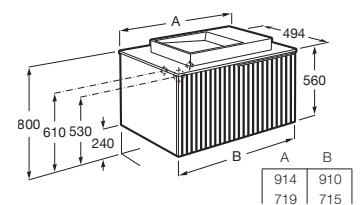

A851954553 700 mm

(Base A857827557 + CT A857829553 + WB A32727908B)

Unik - Base unit with one drawer in a slatted finish, white veined marble countertop and Horizon View white over countertop basin without taphole. Faucet not included. *

A851955554 900 mm

(Base A857828557 + CT A857830554 + WB A32727962B)