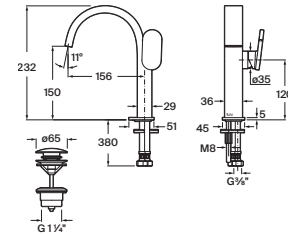

N

Basin mixer with side handle, smooth body and click-clack waste. Includes flexible supply hoses. Cold Start. L-Size.

**A5A407G..0**

Finishes:

C0 NB B0 SM VA GM

N

Basin mixer with smooth body and click-clack waste. Includes flexible supply hoses. Cold Start. XL-Size.