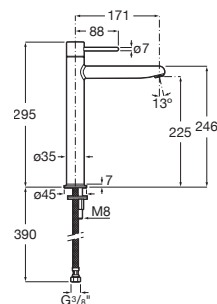

Basin mixer with smooth body and flexible supply hoses. Cold Start. Pin handle. XL-Size.

A5A343F.0

Universal waste.

A505401000 Chrome

A5054015.. Others

Finishes: