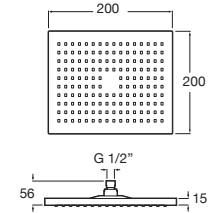

Rainsense

Square adjustable ABS shower head for wall or ceiling installation in chrome. Wall/ceiling support kit/arm not included.

A5B2350C00 200 x 200 mm