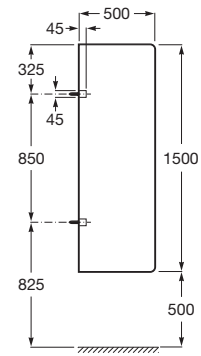

Specific Uses / Urinals

Track*

Reversible urinal divider with 8 mm matt translucent glass, matt screen printed on one side. Rigid wall installation. Includes fixing kit.

AM25015052

N

Specific Uses / Electronic Basin Mixers

Ona-E*

Electronic basin mixer with flexible supply hoses. S-Size. Powered by four 1.5V LR6 (AA) alkaline batteries.

A5A539EC00

Electronic basin mixer with flexible supply hoses. S-Size. Mains operated (230V).

A5A559EC00

Optional:

Electronic soap or hand sanitizer dispenser with sensor, deck-mounted. Mains operated (100-240V). Includes power source.

A818014C00

Finishes:

C0