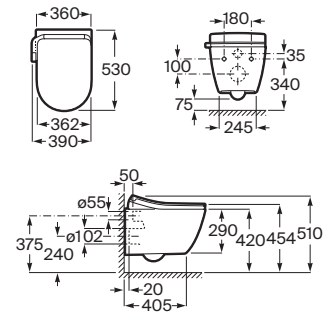

Smart Toilets / In-Wash®

In-Wash® Ona wall-hung

Wall-hung smart toilet with heated seat and adjustable temperature. Includes Roca Rimless®, seat and cover with washing and drying function. Dual flush 4.5/3 L. Needs power supply. Duplo WC One Smart installation system (A890078020) recommended.

A80315FS01

Finishes:

00