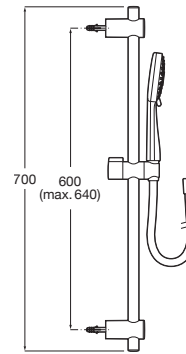

Stella 100/3

Shower kit. Includes 100 mm hand-shower with 3 functions, 700 mm sliding bar and 1.70 m PVC anti-torsion flexible shower hose.

A5B8413C00

Flow rate 8 L

Finishes: