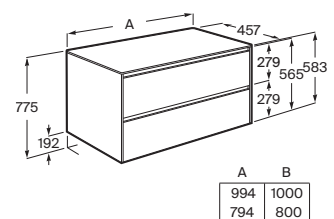

Finishes:

Base unit with two drawers and over countertop basin. Basin and faucet not included.

A851728... ⁽⁴⁾ 800 mm
(Base A857630... + CT A857618...)

A851730... * 1000 mm
(Base A857616... + CT A857634...)