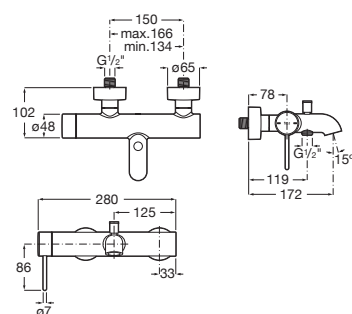

Wall-mounted bath-shower mixer with automatic diverter. Pin handle.

A5A023F.0

Finishes: