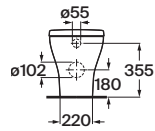

Slim soft-closing WC seat and cover with stainless steel hinges.

A801F72002

Finishes:

00

Back to wall single floorstanding Roca Rimless® Vortex WC with dual outlet. Includes fixing kit. Compatible with Roca installation systems. Dual flush 4.5/3 L, adjustable to 4/2 L.

A347V15000

Soft-closing WC seat and cover with stainless steel hinges.

A801F72001

WC seat and cover with stainless steel hinges.

A801F70001

N