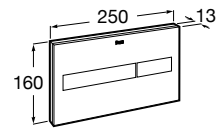

PL7 Dual

Dual flush plate for Roca installation systems.
No tools required for installation.

A8901883..