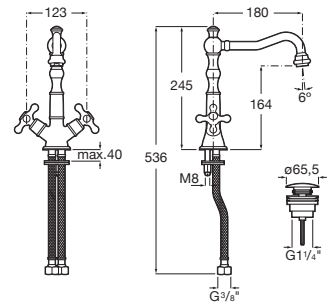

Twin-lever basin mixer with smooth body, swivel spout, click-clack waste and flexible supply hoses. L-Size.

A5A384BC00

Finishes:

C0