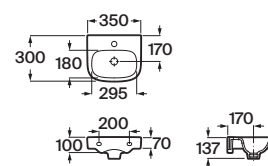

Bathroom Collections / Debbba

Compact wall-hung ceramic basin with fixing kit. Faucet not included.

A325999000 350 mm

Finishes:

00