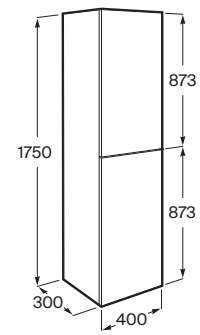

Delta*

Reversible column unit with two doors.

A857635... 1750 mm

Finishes: