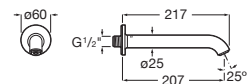

Insignia*

Wall bath spout.

A5A0703..0

Finishes:

Kay*

Wall bath spout.

A5A087G..0

Finishes:

Nu*

Wall bath spout.

A5A083F..0

Finishes:

Ona

Wall bath spout.

A5A089E..0

Finishes:

Square*

Wall bath spout.

A5253089..

Finishes:

Dimensions in mm.

Replace (.) in the product reference with the code of the chosen finish: C0 Chrome, CN Titanium Black, RG Rose Gold, VA Brushed Brass, SM Stainless Steel finish, GM Brushed Graphite, NB Matt Black, B0 Matt White

* Product on request.