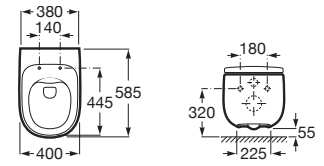

Wall-hung Roca Rimless® WC with hidden fixations. Includes fixing kit. Compatible with Roca Duplo One / Duplo S installation systems. Dual flush 4.5/3 L.

A3460B7..0

Soft-closing Supralit® WC seat and cover.

A801B82..B

Finishes:

Wall-hung bidet. Includes fixing kit. Faucet and bidet lid not included. Compatible with Roca Duplo One / Duplo S installation systems.

A3570B6..0