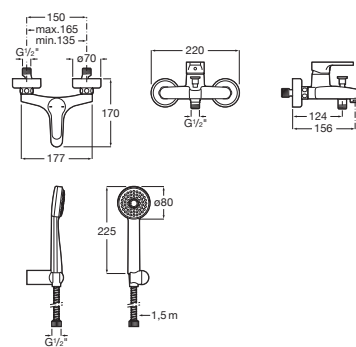

Wall-mounted bath-shower mixer with diverter, hand-shower, 1.70 m flexible shower hose and swivel wall bracket.

A5A0A6AC0K

Finishes:

C0