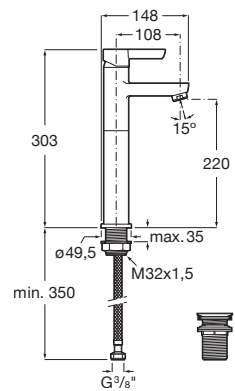

Basin mixer with smooth body and flexible supply hoses.

**A5A327AC0K**

Finishes:

C0

Basin mixer with smooth body, click-clack waste and flexible supply hoses. XL-Size.

**A5A377AC0K**

Finishes:

C0