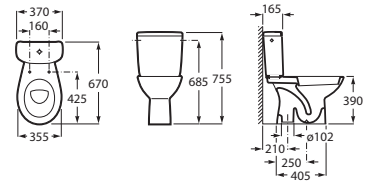

**A342C24000**

Dual flush 4,5/3L WC cistern with side inlet.

**A341C20000**

Soft-closing WC seat and cover.

**A80129200P**

**N**

WC seat and cover.

**A80129000P**