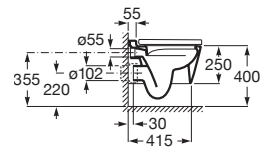

Soft-closing Supralit® WC seat and cover.

A80152C..B

Finishes:

Back-to-wall single floorstanding Roca Rimless® WC with dual outlet. Includes fixing kit. Compatible with Roca installation systems. Dual flush 4.5/3 L.

A347526..0⁰⁾