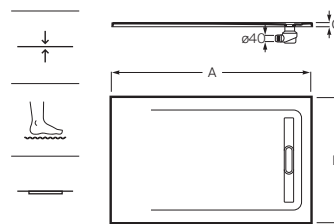

Shower Trays / Stonex®

Aquos*

Stonex® superslim shower tray. Anti-slip surface with slate texture. Includes high-flow drain. To be combined with metal grid or Stonex® cover.

AP6017D03E801..0 2000 x 1000 x 35 mm

AP6016403E801..0 1600 x 1000 x 31 mm

AP6014B03E801..0 1200 x 1000 x 28 mm

AP6017D032001..0 2000 x 800 x 35 mm

AP60164032001..0 1600 x 800 x 31 mm

AP6014B032001..0 1200 x 800 x 28 mm

AP6013E832001..0 1000 x 800 x 28 mm

A	B	C
2000	1000	35
1600	1000	31
1200	1000	28
2000	800	35
1600	800	31
1200	800	28
1000	800	28

Finishes:

Aquos cover*

Stonex® cover for Aquos shower tray (please check compatibilities).

A276358..0 1000 mm

A276356..0 800 mm