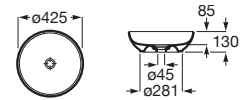

Bol

Over countertop Fineceramic® basin. Faucet not included.

A32787M..0 425 mm

Finishes:

00 62 08