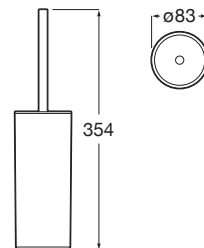

Toilet roll holder with shelf (installation with screws or adhesive).

A817889..0

Finishes:

C0 NB

Floorstanding or wall-mounted toilet brush holder. Dual installation (installation with screws or adhesive).

A817891..0

Finishes:

C0 NB