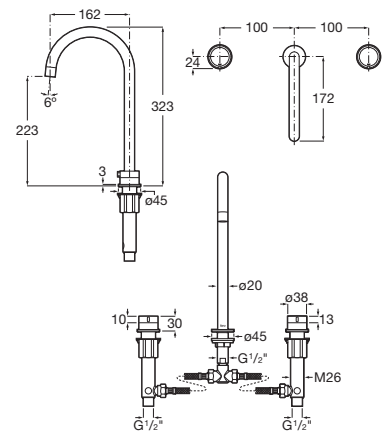

Faucets / Ona

Twin-lever basin mixer with deck-mounted handles - 3 holes-, smooth body and flexible supply hoses. XL-Size. *

A5A379E..0

Finishes: