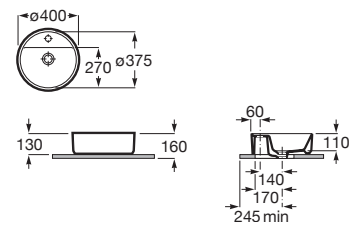

Over countertop ceramic basin. Faucet not included.

A3270MK000 400 mm

Finishes:

00