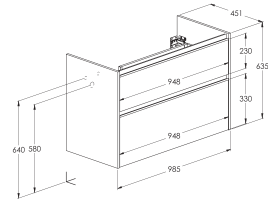

Left base unit with two drawers.*
To be combined with Gap washbasin or countertop.

A857902... 1000 mm

Finishes:

Compatible products ordered separately:

Set of handles* (2 pieces)

A817008339

Chrome

A817008485

Matt Black