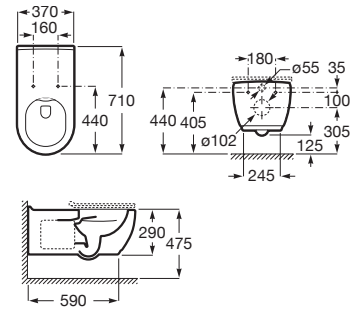

Access

Wall-hung Roca Rimless® WC. Includes fixing kit. Compatible with Roca Duplo One / Duplo S installation systems.

A346236000

WC seat and cover with reinforced hinges.

A801230001

Slim soft closing WC seat and cover.

A801C4200U

Finishes:

00