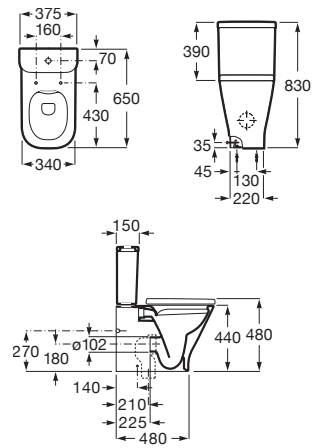

Back-to-wall close-coupled Comfort height Roca Rimless® WC with dual outlet. Includes fixing kit and draining elbow.

A3421AC000

Dual flush 4.5/3L cistern with side inlet for WC. Includes fixing kit, inlet valve and flush valve.

A341471000

Dual flush 4.5/3L cistern, adjustable to 4/2L, with bottom inlet for WC. Includes fixing kit, inlet valve and flush valve.

A341470000

Soft-closing Supralit® WC seat and cover.

A80147200B

Finishes:

00

Close-coupled Roca Rimless® WC with dual outlet. Includes fixing kit.

A342479000

Dual flush 4.5/3L cistern with side inlet for WC. Includes fixing kit, inlet valve and flush valve.

A341471000

Dual flush 4.5/3L cistern, adjustable to 4/2L, with bottom inlet for WC. Includes fixing kit, inlet valve and flush valve.

A341470000

Soft-closing Supralit® WC seat and cover.

A80147200B

Finishes:

00