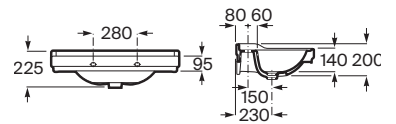

Wall-hung ceramic basin for pedestal with fixing kit. One taphole. Faucet and pedestal not included.

A3270A0000 800 mm

Optional:

Pedestal for ceramic basin.

A3370A0000

Finishes:

00