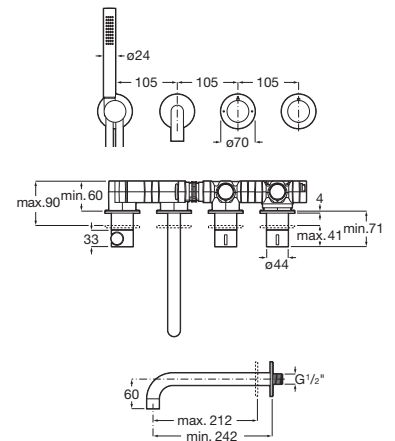

To be completed with:

Built-in body.

A5E244AC00

Finishes: