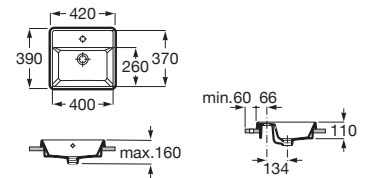

In countertop ceramic basin. Faucet not included.

A3270Y9000 420 mm

Finishes:

00