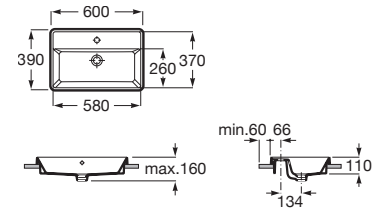

In countertop ceramic basin. Faucet not included.

A3270YA000 600 mm

Finishes:

00