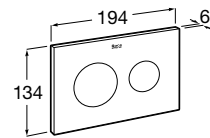

PS3 Push buttons

PS3 push-button to be combined with PS3 Dual front panel (See compatible front panels).

A8904233..

Finishes: