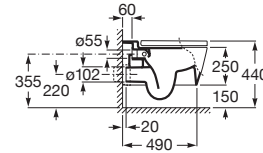

Wall-hung Roca Rimless® WC. Includes fixing kit. Compatible with Roca installation systems. Dual flush 4.5/3 L.

A346527..0

Soft-closing Supralit® WC seat and cover.

A801522..B

Finishes:

Compact wall-hung Roca Rimless® WC. Includes fixing kit. Compatible with Roca installation systems. Dual flush 4.5/3 L.

A346528..0