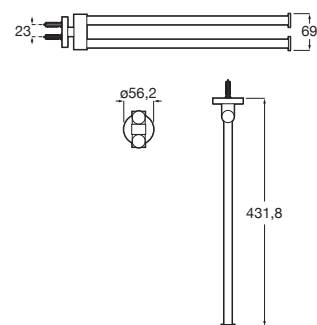

Accessories / Hotels Round

Double swivel towel rail. *

A817578..0

Finishes:

Towel ring. *

A817579..0

Finishes: