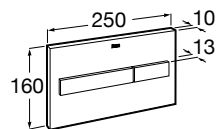

PL7 Dual

Dual flush plate for Roca installation systems. No tools required for installation.

A8901882..

Finishes:

07 06