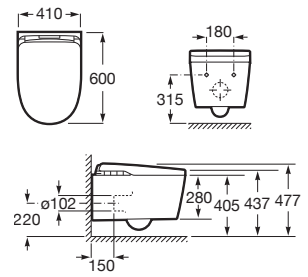

Smart Toilets / In-Wash® with In-Tank®

In-Wash® Insignia with In-Tank® wall-hung

Wall-hung smart toilet with integrated dual flush 4.5/3L tank and heated seat with adjustable temperature. Includes Roca Rimless® Vortex, seat and cover with premium washing and drying function. Supraglaze® glazing. Needs power supply. Concealed supporting frame (A822091001) recommended for installation.

A803104001

Finishes:

00