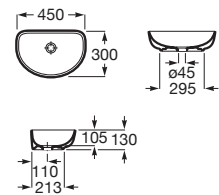

Finishes:

00 62 08

Over countertop ceramic basin. Faucet not included.

A327C10..0 ⁽¹⁾ 450 mm