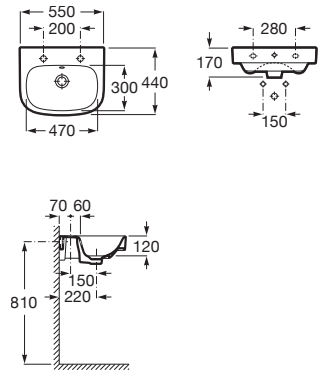

**A325995000** 550 mm

Optional:

Pedestal for ceramic basin.

**A335990000**

Semi-pedestal for ceramic basin with fixing kit.

**A337991000**

Finishes:

00