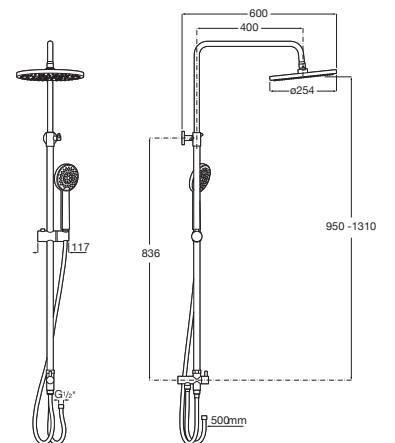

Victoria Connect

Height-adjustable shower column with diverter, connectable to any faucet. Includes $\phi 245$ mm swivel shower head, $\phi 100$ mm hand-shower with 1 function, 1.50 m metal flexible shower hose and height-adjustable swivel bracket.

A5B9M61C00

Finishes:

C0