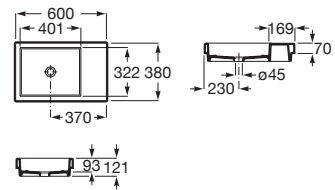

**A32787Z..0** 500 mm

Finishes:

**Horizon Skyline**

In countertop ceramic basin. Faucet not included.

**A327275..B** 600 mm

Finishes:

**Diverta**

In countertop or under countertop ceramic basin with fixing kit. Faucet not included.