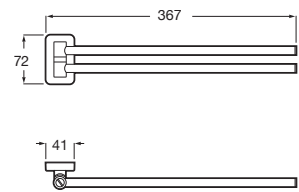

Accessories / Sonata

Double swivel towel rail.

A817727..0

Finishes:

C0 **NB**