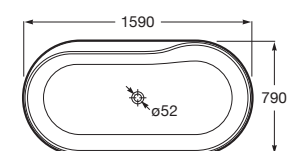

Raina ⁽¹⁾

Oval Stonex® freestanding bath. Includes click-clack waste, trap and integrated overflow. White interior finish and a choice of exterior colours.

A248466..0 1590 x 790 mm 315 L

Finishes: