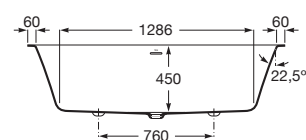

Ona drop-in*

Rectangular Stonex® drop-in bath. Double-ended bath. Includes click-clack waste, trap and integrated overflow.

A248630000 1700 x 750 mm 277 L

A248631000 1700 x 700 mm 277 L

Finishes: