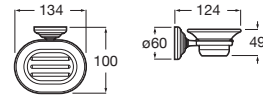

Finishes:

00

Wall-mounted soap dish.

A817005001