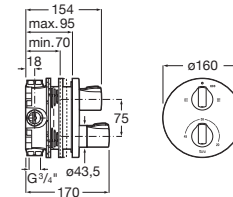

T-1000 Round

Built-in thermostatic bath-shower mixer (2 ways) with diverter-flow regulator. To be completed with RocaBox A525869403.

A5A0D09..0

To be completed with:

Universal RocaBox for built-in installations.

A525869403

Finishes: