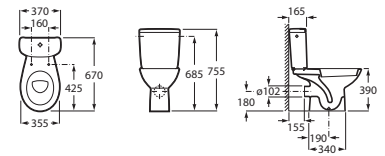

WC seat and cover.

A80129000P

Finishes:

00