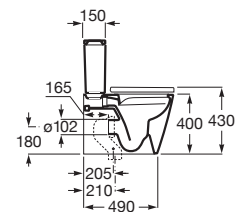

Bathroom Collections / Inspira

Back-to-wall close-coupled Roca Rimless® WC with dual outlet. Includes fixing kit and draining elbow.

A342526..0⁽¹⁾

Dual flush 4.5/3L cistern with bottom inlet for WC. Includes fixing kit, inlet valve and flush valve.

A341520..0⁽¹⁾

Soft-closing Supralit® WC seat and cover.

A801522..B

Finishes:

Compact back-to-wall close-coupled Roca Rimless® WC with dual outlet. Includes fixing kit and draining elbow. *

A342529..0

Dual flush 4.5/3L cistern with bottom inlet for WC. Includes fixing kit, inlet valve and flush valve. *

A341520..0

Soft-closing Supralit® WC seat and cover.

A80152C..B

Finishes: