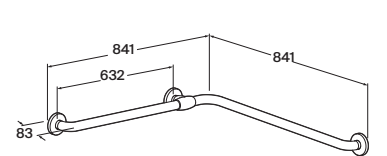

Access Pro*

Antibacterial L-shaped grab bar, 3-point anchorage to 2 walls.

A816938P30 800 mm

N