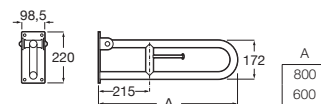

Access Pro*

Folding grab bar with toilet roll holder for people with reduced mobility. Stainless steel, satin finish.

A816934002 800 mm

A816935002 600 mm

N