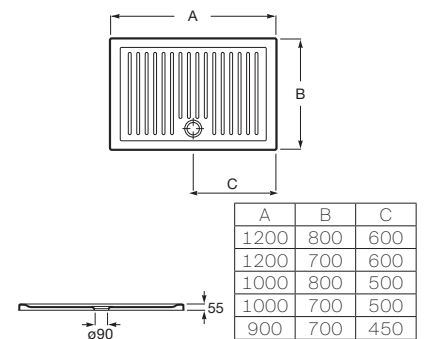

Non-enameled side

A	B	C
1200	800	600
1200	700	600
1000	800	500
1000	700	500
900	700	450

Roma Square

Ceramic square shower tray.

- **A374123000**   900 x 900 x 55 mm
- **A374127000**   800 x 800 x 55 mm
- **A506404400**   Waste $\varnothing$ 90

Finishes: