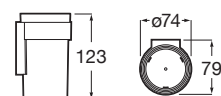

## Accessories / Victoria Square

Wall-mounted tumbler holder (installation with screws or adhesive).

A817894..0

Finishes:

Shelf (installation with screws or adhesive).

A817888..0

Finishes:

Towel rail (installation with screws or adhesive).