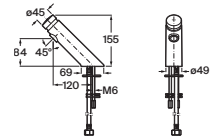

Avant-N*

Self-closing deck-mounted basin faucet.

A5A4A79C00

Finishes:

C0

N