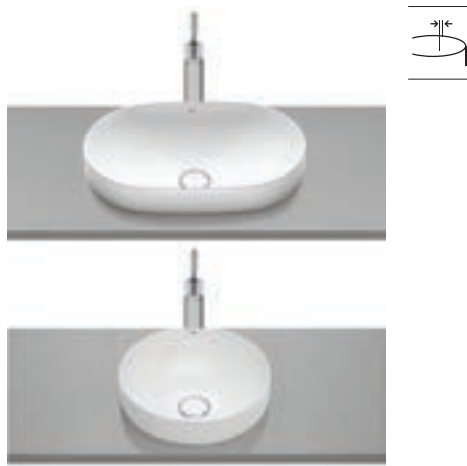

Over countertop Fineceramic® basin. Faucet not included. Includes universal drain with Ø 72 mm fixed open ceramic plug.

A327527..0 ⁽¹⁾ 550 mm

A32752R..0 ⁽¹⁾ 370 mm

Finishes: