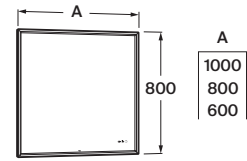

Furniture, Mirrors and Lighting / Mirrors and Magnifying Mirrors

Mirai

Rectangular mirror with perimeter lighting and adjustable temperature, capacitive sensor and demister device.

A812452485 600 mm

A812453485 800 mm

A812454485 1000 mm

N

LED

Mirai

Round mirror with perimeter lighting and adjustable temperature, capacitive sensor and demister device.

A812458485 800 mm

A812459485 1000 mm

N

LED

Mirai

Rectangular mirror with top lighting and adjustable temperature, capacitive sensor and demister device.

A812455485 600 mm

A812456485 800 mm

A812457485 1000 mm

N

LED

Eidos-N

Rectangular mirror with top lighting. Colour temperature: 4000K.

A812472000 600 x 1200 mm

N

LED