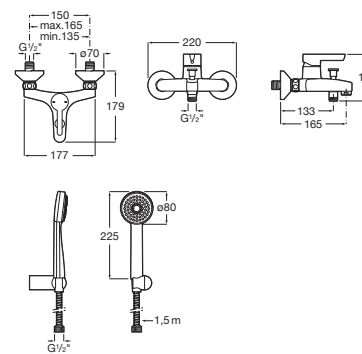

Faucets / Saona

Wall-mounted bath-shower mixer with diverter, hand-shower, flexible shower hose and wall bracket.

A5A017AC0K

Finishes:

C0