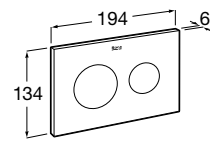

PS3 Dual

Dual flush plate for Roca Duplo S installation systems. No tools required for installation.

A8902233..

Finishes: