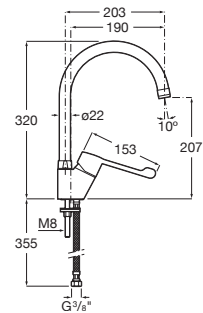

Victoria Pro

Kitchen mixer with swivel spout, elongated ergonomic handle and flexible supply hoses.

A5A8E5GC00

Finishes:

C0