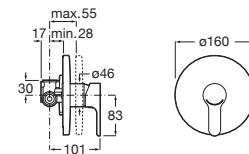

Built-in bath or shower mixer (1 way). Includes the built-in subset and the trim plate. Complete set. ⁽¹⁾

A5A2A09..0

Finishes:

C0 NB