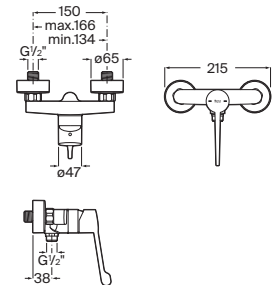

Wall-mounted shower mixer and elongated ergonomic handle. *

A5A215GC00

Finishes: