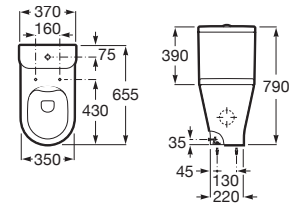

Bathroom Collections / The Gap

Close-coupled Roca Rimless® WC with dual outlet. Includes fixing kit.

A3420N8000

Dual flush 4.5/3L cistern with side inlet for WC. Includes fixing kit, inlet valve and flush valve.

A3410N1000

Dual flush 4.5/3L cistern with bottom inlet for WC. Includes fixing kit, inlet valve and flush valve.

A3410N0000

Soft-closing Supralit® WC seat and cover.

A801D12001

Supralit® WC seat and cover.

A801D10001

Slim soft-closing seat and cover for toilet with quick release.

A801D12003

Finishes:

00

Back-to-wall close-coupled Roca Rimless® compact WC with dual outlet. Includes draining elbow.

A3420N7000

Dual flush 4.5/3L cistern with side inlet for WC. Includes fixing kit, inlet valve and flush valve.

A3410N1000

Dual flush 4.5/3L cistern with bottom inlet for WC. Includes fixing kit, inlet valve and flush valve.

A3410N0000

Compact soft-closing Supralit® WC seat and cover.

A801D22001

Supralit® WC seat and cover.

A801D20001

Slim soft-closing seat and cover for compact WC with quick release.

A801D22003

Finishes:

00