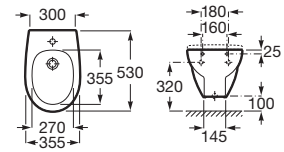

Wall-hung bidet with hidden fixations. Includes fixing kit. Faucet and bidet lid not included. Compatible with Roca installation systems.

A355V05000