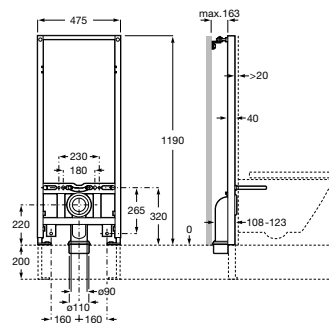

Duplo In-Tank®

Built-in structure with integrated dual flush cistern, minimum depth of 107 mm, height 1,190 mm, and elbow $\varnothing 90$ / $\varnothing 110$. Recommended for the installation of In-Tank® WCs. Installation in partition wall with uprights and/or in front of sturdy wall.

A890078100