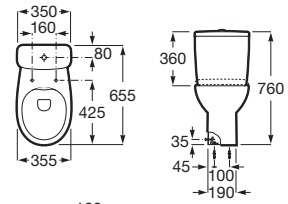

Bathroom Collections / Victoria

Close-coupled WC with vertical outlet. Fixing kit included.

A342V04000

Close-coupled WC with horizontal outlet. Fixing kit included.

A342V03000

Dual flush 4.5/3L WC cistern, adjustable to 4/2L, with side inlet. Includes fixing kit, inlet valve and flush valve.

A341V00000

Dual flush 4.5/3L WC cistern, adjustable to 4/2L, with bottom inlet. Includes fixing kit, inlet valve and flush valve.

A341V01000

Soft-closing Supralit® WC seat and cover with stainless steel hinges

A801E52001

Supralit® WC seat and cover with stainless steel hinges.

A801E50001

Slim soft-closing WC seat and cover with stainless steel hinges.

A801E52002

Finishes:

00