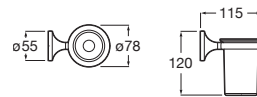

01

Wall-mounted tumbler holder and glass.

**A816810001**

Finishes:

01

Towel rail.

**A816812001** 600 mm

Finishes: