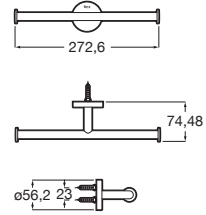

Finishes:

Double toilet roll holder without cover. *

A817583..0