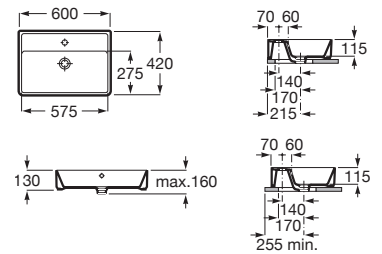

Over countertop ceramic basin. Faucet not included.

A3270MN000 600 mm

Finishes:

00