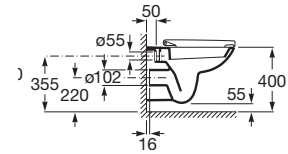

Slim soft-closing seat and cover for toilet.

A8019D2005