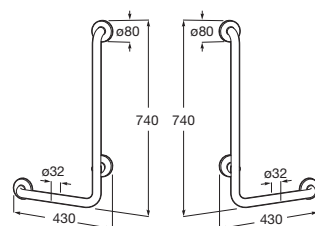

Access Pro*

90° angled antibacterial grab bar for people with reduced mobility, right-hand installation. Includes fixing kit.

A816983009

Left side

N