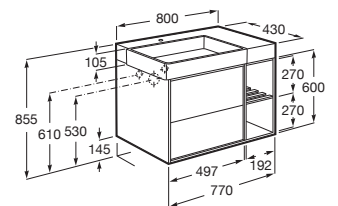

Finishes:

558 559 560 565

Unik - Asymmetric base unit with two drawers, side shelf and left-hand basin. Faucet not included. \*

**A852028...** 800 mm  
(Base A857882... + WB A327697000)

Finishes:

558 559 560 565