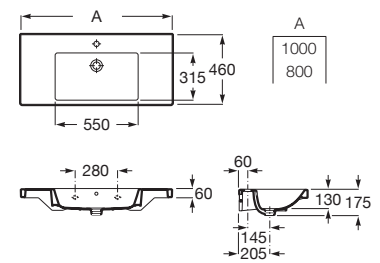

Finishes:

Wall-hung ceramic basin with fixing kit. Faucet not included.

A3270M0000 800 mm

A3270MA000 1000 mm

Optional:

Pedestal for ceramic basin.

A337470..0

Semi-pedestal for ceramic basin and fixing kit.

A337471..0