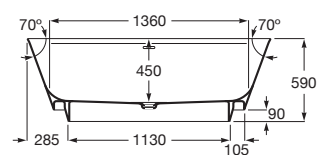

Tura*

Double-ended Stonex® freestanding bath. Includes click-clack waste, trap, integrated overflow and wooden tray.

With LED strip light

A248672000 1700 x 750 mm 325 L

Without LED strip light

A248671000 1700 x 750 mm 325 L

Optional:

Headrest with integrated wood counterweight. Made of easy-drying, sustainably sourced fabric. Grey.

A248674000

Finishes:

00