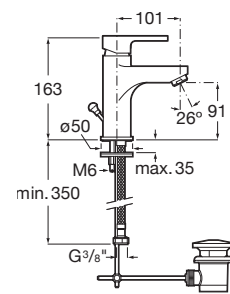

Basin mixer with pop-up waste and flexible supply hoses. Cold Start.

A5A306AC0K

Finishes:

C0