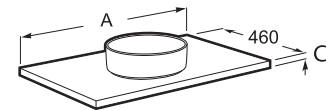

Countertop*

A857912... 691x460x15 mm (Marble)