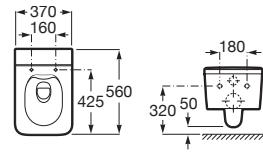

Wall-hung Roca Rimless® WC. Includes fixing kit. Compatible with Roca installation systems. Dual flush 4.5/3 L.

A346537..0

Soft-closing Supralit® WC seat and cover.

A801532..B

Finishes:

Back-to-wall single floorstanding Roca Rimless® WC with dual outlet. Includes fixing kit. Compatible with Roca installation systems. Dual flush 4.5/3 L.

A347537..0 ⁽¹⁾