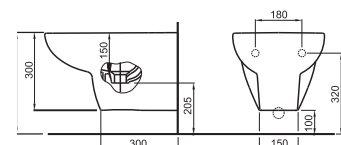

WC seat and cover.

A80129000P

Finishes:

00

Wall-hung bidet. Faucet not included. Compatible with Roca installation systems.

A355198000

Finishes:

00