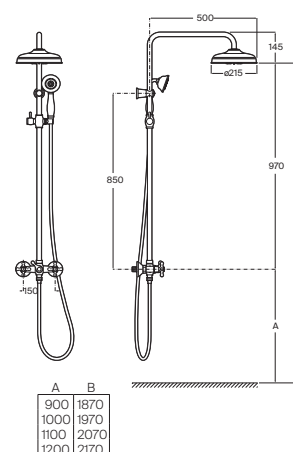

Carmen

Twin-lever shower column with fixed height. Includes $\varnothing$ 215 mm high-flow shower head, hand-shower, 1.50 m metal flexible shower hose and height-adjustable swivel bracket.

A5A974BC00

Finishes:

C0