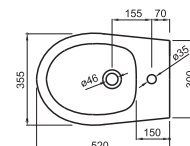

WC seat and cover.

A80129000P

Finishes:

00

Wall-hung bidet. Faucet not included. Compatible with Roca installation systems.

A355198000

Finishes:

00