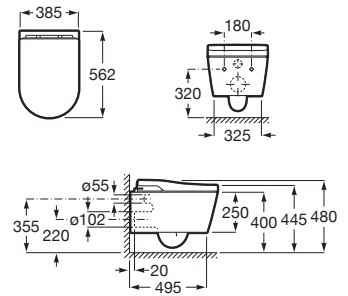

Smart Toilets / In-Wash®

In-Wash® Inspira wall-hung

Wall-hung smart toilet. Includes Roca Rimless®, seat and cover with washing and drying function. Dual flush 4.5/3 L. Needs power supply. Duplo WC One Smart installation system (A890078020) recommended.

A803060001

Finishes:

00