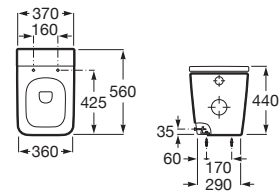

Soft-closing Supralit® WC seat and cover.

A801532..B

Finishes:

Back-to-wall close-coupled Roca Rimless® WC with dual outlet. Includes fixing kit and draining elbow.*

A342536..0