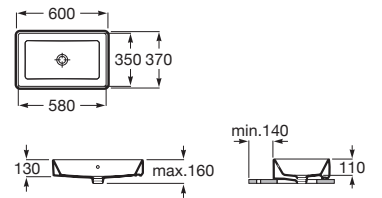

Over countertop ceramic basin. Faucet not included.

A3270Y2000 600 mm

Finishes:

00