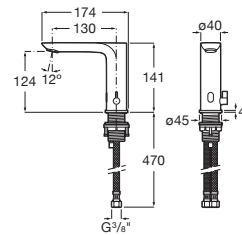

Ona-E*

Electronic one-water basin faucet with flexible supply hoses. S-Size. Powered by four 1.5V LR6 (AA) alkaline batteries.

A5A569EC00

Electronic one-water basin faucet with flexible supply hoses. S-Size. Mains operated (230V). Includes power source.

A5A579EC00

Optional:

Electronic soap or hand sanitizer dispenser with sensor, deck-mounted. Mains operated (100-240V). Includes power source.

A818014C00

Finishes:

Electronic soap or hand sanitizer dispenser with sensor, deck-mounted. Powered by four 1.5V D/LR20 alkaline batteries.

A818020C00

Cala-E*

Electronic basin mixer with flexible supply hoses. M-Size. Powered by four 1.5V LR6 (AA) alkaline batteries.

A5A536EC00

Electronic basin mixer with flexible supply hoses. M-Size. Mains operated (230V).

A5A556EC00

Finishes:

L30-E

Electronic basin mixer with flexible supply hoses. S-Size. Powered by four 1.5V LR6 (AA) alkaline batteries or mains operated (230V). Includes power source.

A5A5809C00

Finishes: