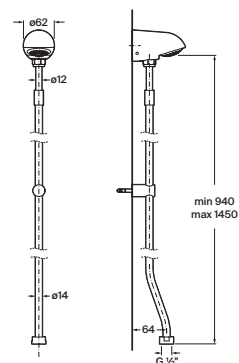

Avant-N*

Set of tube, flange, and shower head.

A5B9979C00

Finishes:

C0

N