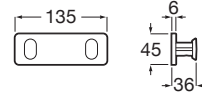

Finishes:

Double robe hook (installation with screws or adhesive).

A817881..0