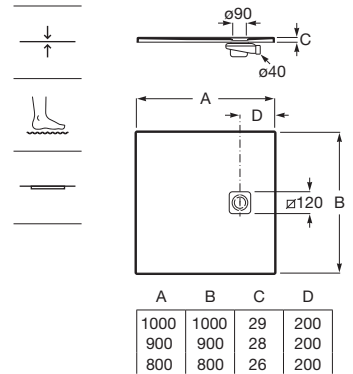

Shower Trays / Stonex®

Terran-N Square *

Stonex® superslim square shower tray. Anti-slip surface with gravel texture. Includes twist grid in the same finish. The drain is ordered separately.

APA013E83E800..0 1000 x 1000 x 29 mm

APA0138438400..0 ⁽¹⁾ 900 x 900 x 28 mm

APA0132032000..0 800 x 800 x 26 mm

High-flow drain of 80 mm height.

A27L018000

High-flow drain of 60 mm height

A27L026000

Finishes: