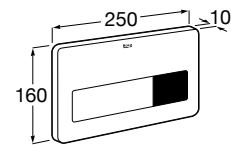

PL3-E PRO Dual Electronic

Electronic stainless steel dual flush plate for Roca installation systems with automatic or manual activation. No tools required for installation.

A890097500