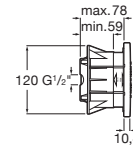

Round*

Built-in swivel jet with 1 function for shower spaces.

A5B3878C00