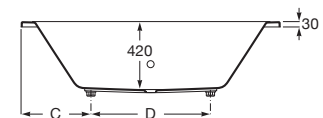

A	B	C	D	E	F
1800	900	470	860	900	425
1700	800	460	780	850	375

G	H
255	340
240	270

Rectangular acrylic bath with Tonic hydromassage, push button and waste kit.

A248584001 1800 x 900 mm 290 L

A248583001 1700 x 800 mm 210 L

Rectangular acrylic bath.

A248556000 1800 x 900 mm 290 L

A248555000 1700 x 800 mm 210 L

Optional:

Bath grip. (1 piece)

A248595000

Headrest

A248594000

Front panel.

A259114000 1800 mm

A259113000 1700 mm

Side panel.

A259118000 900 mm

A259117000 800 mm

Finishes:

00