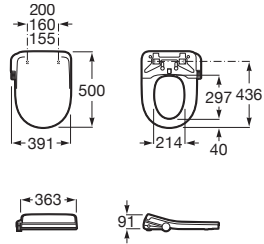

M4 Round Heated Seat

Heated smart seat with washing and drying function and temperature adjustment. Round shape. Needs conventional water and power supply.

A804054S01

Finishes: