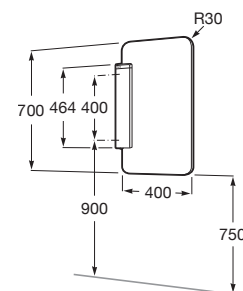

Divo

Urinal divider with 8 mm tempered glass, matt screen printed on one side. Wall-mounted matt profile with hidden screws. Includes fixing kit. *

AM20104053

N