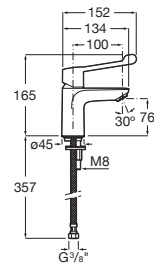

Victoria Pro

Basin mixer with smooth body, elongated ergonomic handle and flexible supply hoses.

A5A325GC00

Finishes: