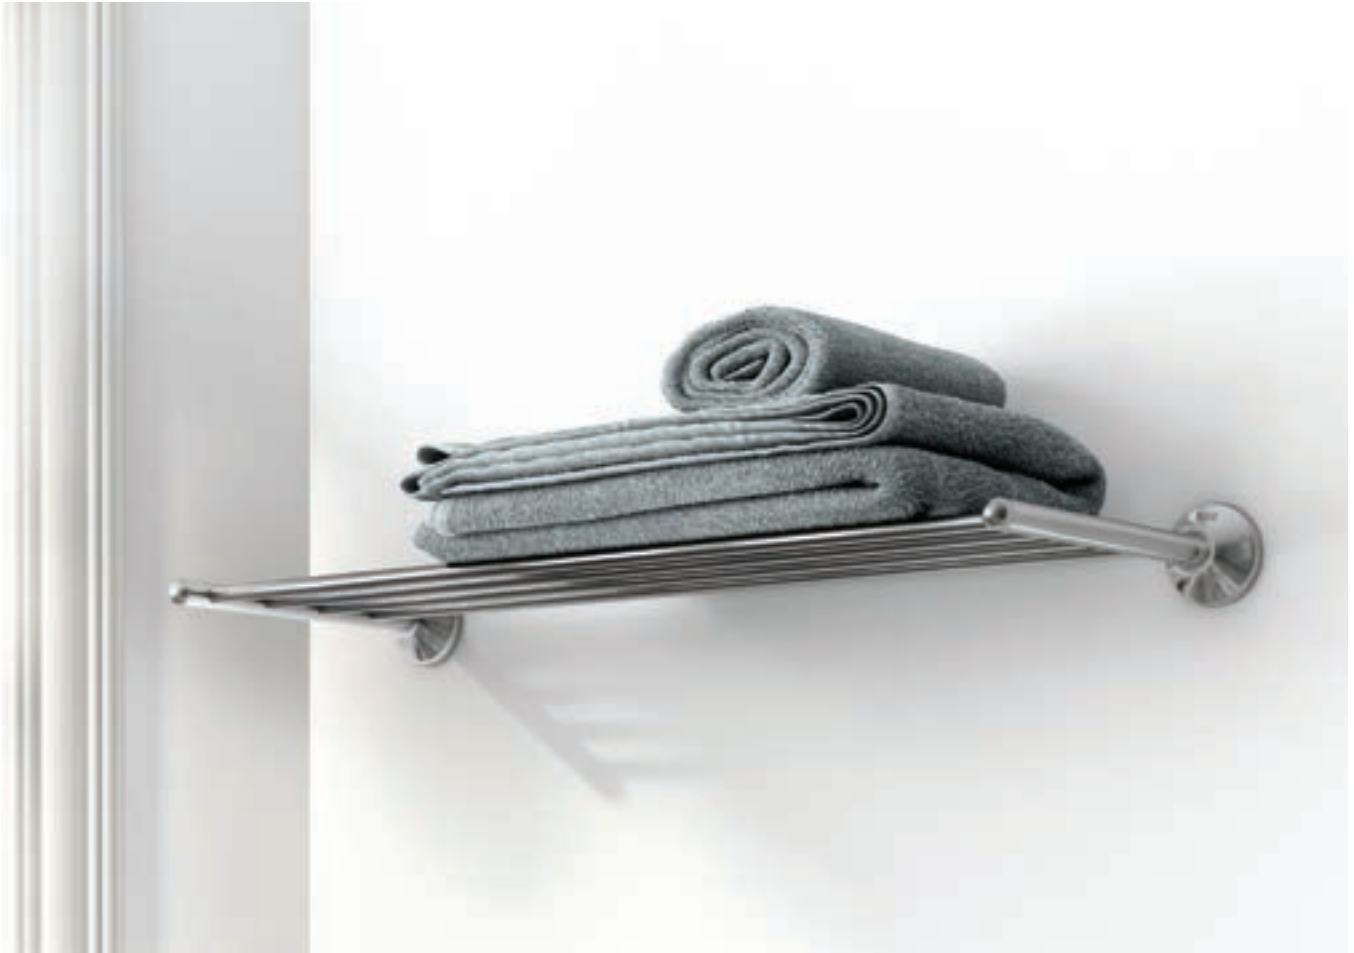

Towel rack Classica.