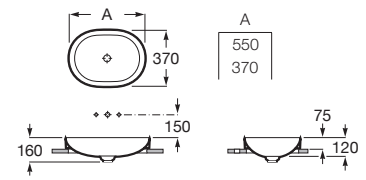

Over countertop Fineceramic® basin. Faucet not included. Includes universal drain with Ø 72 mm fixed open ceramic plug.

A327527..0 ⁽¹⁾ 550 mm

A32752R..0 ⁽¹⁾ 370 mm

Finishes: