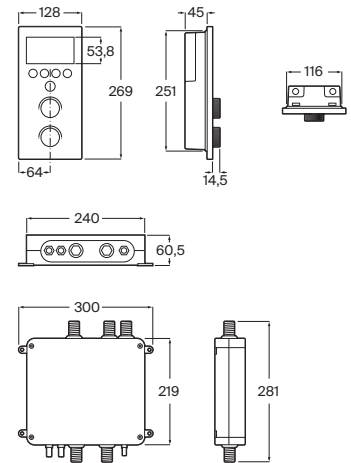

Smart Shower

Electronic thermostatic bath-shower mixer. Mains operated (230V). Includes power source. Control panel and installation kit.

A5A104AC00

Shower Solutions / Smart Shower packs