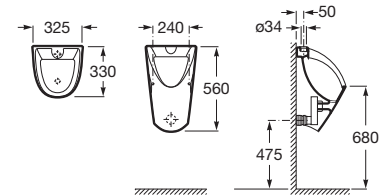

Chic

Ceramic urinal with back inlet. Includes fixing kit, water inlet, trap and waste plug.

A35945J000