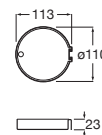

Soap dish

Chrome soap dish for shower bar.

A5B5150C00

Transparent soap dish for shower bar.

A5B5150TP0