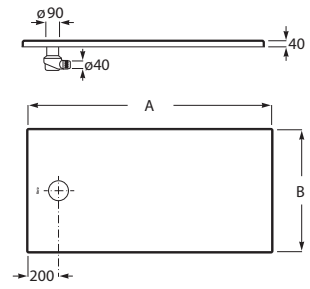

Cratos*

Senceramic® superslim shower tray. Includes high-flow off-center drain with textured ceramic cover.

A3740LM..0 1600 x 800 x 40 mm

A3740LG..0 1400 x 800 x 40 mm

A3740LK..0 1200 x 800 x 40 mm

Finishes:

N

A	B
1600	800
1400	800
1200	800