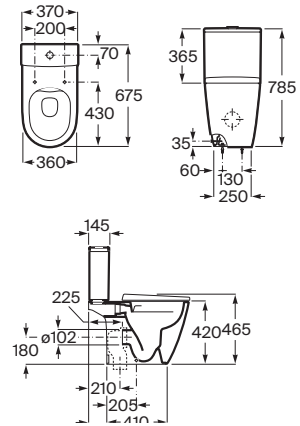

Close-coupled Roca Rimless® WC with dual outlet. Includes fixing kit and draining elbow.

A342687.0 ⁽¹⁾

Dual flush 4.5/3L cistern with side inlet for WC. Includes fixing kit, inlet valve and flush valve.

A341680..0 ⁽¹⁾

Dual flush 4.5/3L cistern with bottom inlet. Includes fixing kit, inlet valve and flush valve.

A341681.0 ⁽¹⁾

Soft-closing Supralit® WC seat and cover. Not available in Supraglaze® finish.

A801E12..1

Supralit® WC seat and cover. The seat and cover is not available in Supraglaze® finish.

A801E10..1

Finishes:

Compact back-to-wall close-coupled Roca Rimless® WC with dual outlet. Includes fixing kit and draining elbow.

A342688.0 ⁽²⁾

Dual flush 4.5/3L cistern with side inlet for WC. Includes fixing kit, inlet valve and flush valve.

A341680..0 ⁽¹⁾

Dual flush 4.5/3L cistern with bottom inlet. Includes fixing kit, inlet valve and flush valve.

A341681.0 ⁽²⁾

Compact soft-closing Supralit® WC seat and cover. Not available in Supraglaze® finish.

A801E22..1