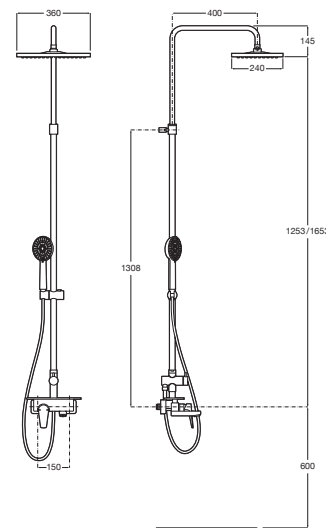

Even-M

Single-lever bath-shower column with shelf and adjustable height from 1253 to 1653 mm and swivelling shower arm. With bath spout. Includes 360 x 240 mm shower head, ø100 mm hand-shower with 3 functions, 1.75 m satin PVC flexible shower hose and height-adjustable swivel bracket.

A5A9C90C00

Finishes: