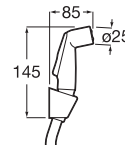

Shower Solutions / Bidet Shower Kits

Be Fresh Go

Bidet shower kit (1 way). Includes hand-shower, integrated bracket and 1.2 m metal flexible hose.

A5B9130..0