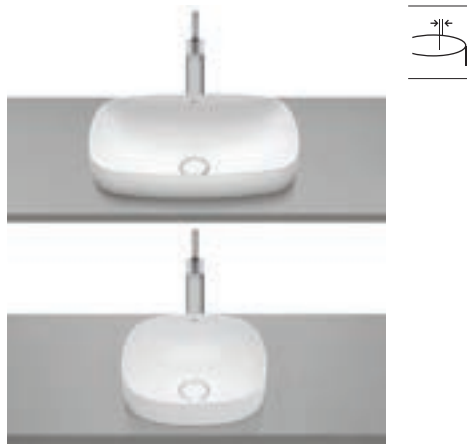

Bathroom Collections / Inspira

Over countertop Fineceramic® basin. Faucet not included. Includes universal drain with Ø 72 mm fixed open ceramic plug.

A327504..0 ⁽¹⁾ 550 mm

A32750R..0 ⁽¹⁾ 370 mm

Finishes: