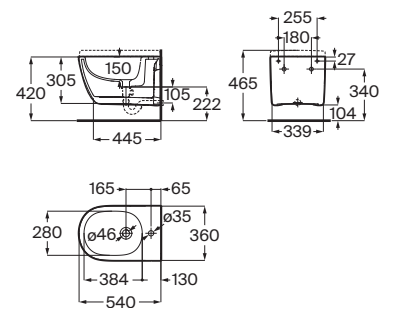

Finishes:

Wall-hung bidet with hidden fixations. Includes fixing kit. Faucet and bidet lid not included. Compatible with Roca installation systems.

A357745.0

Soft-closing bidet lid with stainless steel hinges.

A806F92..1