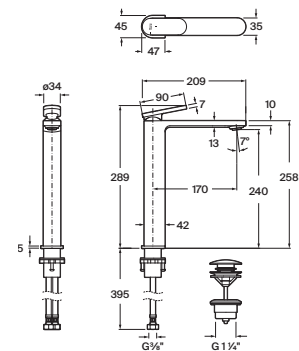

Basin mixer with smooth body and click-clack waste. Includes flexible supply hoses. Cold Start. XL-Size.

A5A347G..0

Finishes:

C0 NB B0 SM VA GM

N