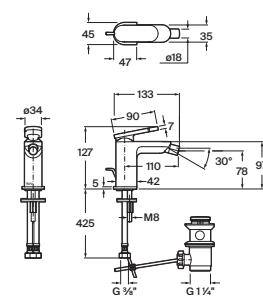

**A5A607GC00**

Finishes:

Bidet mixer with smooth body. Includes flexible supply hoses.

**A5A627G..0**

Finishes:

Wall-mounted shower mixer.

**A5A217G..0**

Finishes: