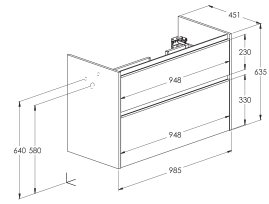

Furniture, Mirrors and Lighting / Gap Pro

Right base unit with two drawers.*
To be combined with Gap washbasin or countertop.

A857903... 1000 mm

Finishes:

Compatible products ordered separately:

Set of handles* (2 pieces)

A817008339

Chrome

A817008485

Matt Black