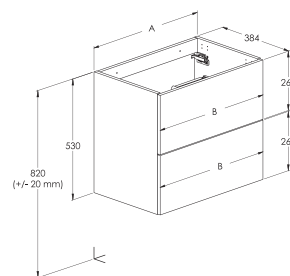

Unik base unit with two drawers.
Includes basin in white finish with 1 taphole. *

A852476... 800 mm
(Base A857970... + WB A3272A2000)

A852475... 600 mm
(Base A857969... + WB A3272A1000)