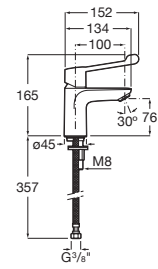

Specific Uses / Accessibility Basin Faucets

Victoria Pro

Basin mixer with smooth body, elongated ergonomic handle and flexible supply hoses.

A5A325GC00

Finishes:

C0