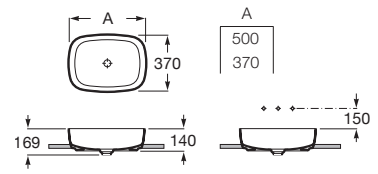

Over countertop Fineceramic® basin. Faucet not included. Includes universal drain with Ø 72 mm ceramic plug.

A327500..0 500 mm

A327502..0 370 mm

Finishes: