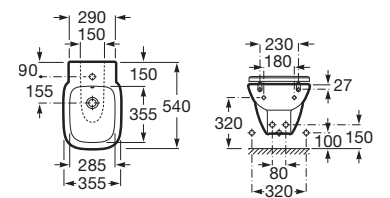

Soft-closing Supralit® bidet lid with metal hinges.

**A8069D200B**

Supralit® bidet lid with metal hinges.

**A8069D000B**

Finishes:

00

Close-coupled WC and bidet Debba Round, bidet mixer L20, toilet roll holder Victoria.