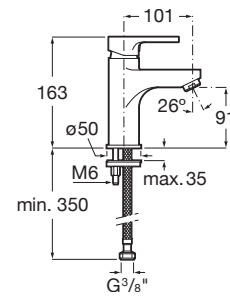

Basin mixer with smooth body and flexible supply hoses. Cold Start.

A5A326AC0K

Finishes:

C0