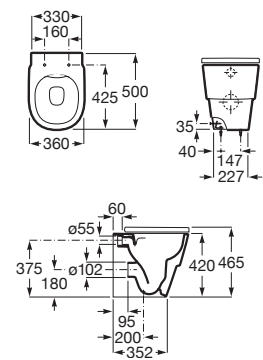

Single floorstanding Roca Rimless® WC with dual outlet. Includes fixing kit. Compatible with Roca installation systems. Dual flush 4.5/3 L. *

A347697.0

Soft-closing WC seat and cover.

A801F02..2

Finishes:

☐ 00 ☐ 62