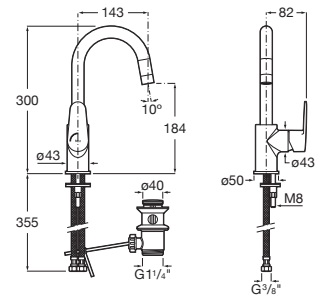

Faucets / Victoria Plus

Basin mixer with side handle, pop up waste and flexible supply hoses. Cold Start. L-Size.

A5A404FC00

Finishes:

C0