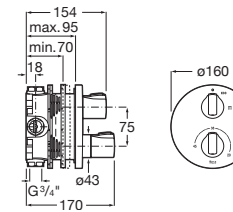

T-1000 Round *

Built-in thermostatic shower mixer (1 way). To be completed with RocaBox A525869403.

A5A2E09..0

To be completed with:

Universal RocaBox for built-in installations.

A525869403

Finishes: