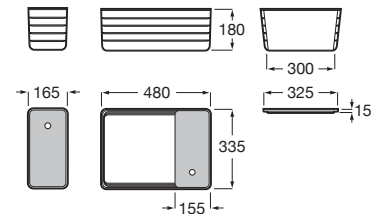

Large felt box with recycled cork lid. *

A818024N10 480 x 335 mm