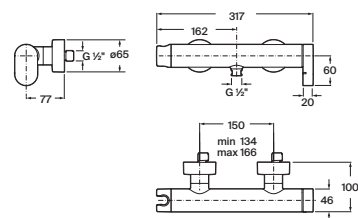

Wall-mounted shower mixer.

A5A217G..0

Finishes:

N