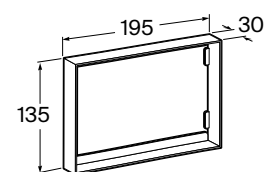

## Duplo WC One

Built-in structure with compact dual flush cistern for wall-hung WC, minimum depth of 107 mm. Axial distance of 180 and 230 mm.  $\varnothing 90$  /  $\varnothing 110$  elbow. Metallic profile capable of withstanding 400 kg. Adjustable feet from 0-200 mm with braking system. Upper hydraulic connections. To be completed with a compatible Roca flush plate (not included).