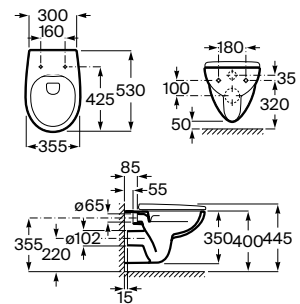

Bathroom Collections / Victoria

Compact wall-hung ceramic basin with fixing kit. Faucet not included.

A325V04000 450 mm

Optional:

Pedestal for ceramic basin.

A335990000

Semi-pedestal for compact ceramic basin with fixing kit.

A337992000

Finishes:

00

Wall-hung ceramic basin with fixing kit. Faucet not included.

A325V03000 520 mm

A325V02000 560 mm

A325V01000 650 mm

Optional:

Pedestal for ceramic basin.

A335990000

A337991000

Finishes:

00

Wall-hung Roca Rimless® WC. Includes fixing kit. Compatible with Roca installation systems. Dual flush 4.5/3 L, adjustable to 4/2 L.

A346V03000

Soft-closing Supralit® WC seat and cover with stainless steel hinges.

A801E52001

Supralit® WC seat and cover with stainless steel hinges.

A801E50001

Slim soft-closing WC seat and cover with stainless steel hinges.

A801E52002

Slim soft-closing WC seat and cover with metal hinges.

A801392001

Finishes:

00

Semi-pedestal for ceramic basin with fixing kit.