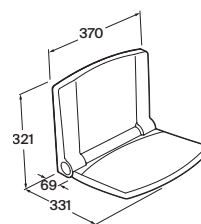

Specific Uses / Accessibility Accessories

Access Pro*

Foldable shower seat for people with reduced mobility, antibacterial. Soft-close seat. Glossy white finish.

A816923P30

N