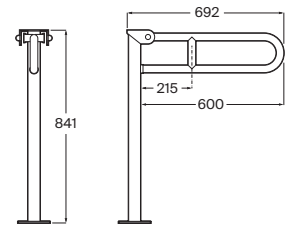

### Access Pro\*

Folding grab bar with base.

A816917P30 800 mm

A816910009 600 mm

N