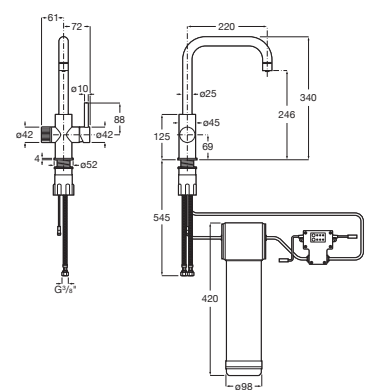

Roca Aquafy 2 ways

Kitchen mixer with 2-way water filtration function and swivel U-spout. Includes 5-step filtration cartridge.

A5A8C3G..0

Finishes:

N