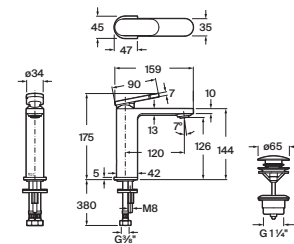

Basin mixer with smooth body and click-clack waste. Includes flexible supply hoses. Cold Start. M-Size.

A5A3A7G..0

Finishes:

C0 NB B0 SM VA GM

N