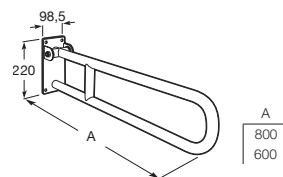

Access Pro*

Folding grab bar for people with reduced mobility.

A816909009 800 mm

A816908009 600 mm

N