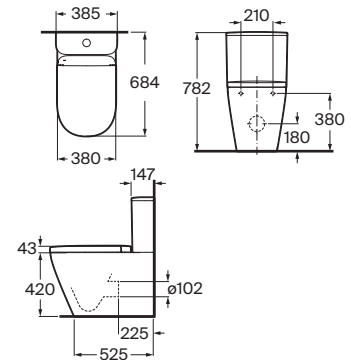

In-Wash® Vorea close-coupled *

Back-to-wall close-coupled smart toilet with integrated dual flush 4.5/3L tank, adjustable to 4/2L, and dual outlet. Includes Roca Rimless® Vortex, seat and cover with washing and drying function. Needs power supply.

A803501001

Finishes:

00

N