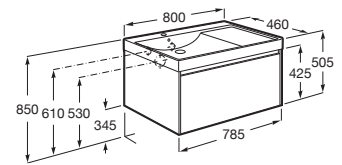

Bathroom Collections / Ona

Unik - Base unit with one drawer and Fineceramic® basin. Faucet not included. *

A851719... 800 mm Right-hand basin
(Base A857607... + WB A327688004)

A851720... 800 mm Left-hand basin
(Base A857607... + WB A327689004)

Finishes: