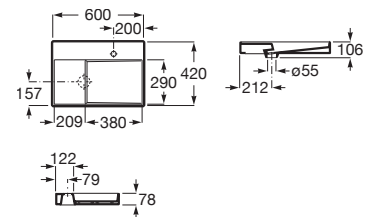

Horizon View

Over countertop ceramic basin. Glazed on four sides. Faucet not included.

A327274..B 600 mm

Finishes: