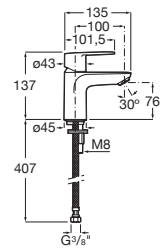

Basin mixer with pop up waste and flexible supply hoses. Cold Start. M-Size.

**A5A334FC00**

Finishes:

C0

Basin mixer with smooth body, click-click waste and flexible supply hoses. Cold Start. M-Size.

**A5A3B4FC00**