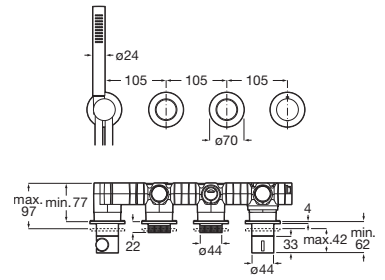

T-Multi Switch (2 ways) *

Built-in thermostatic mixer (2 ways) with hand-shower and bracket with water outlet.

A5A714A..0

To be completed with:

Built-in body.

A5E714AC00

Finishes: