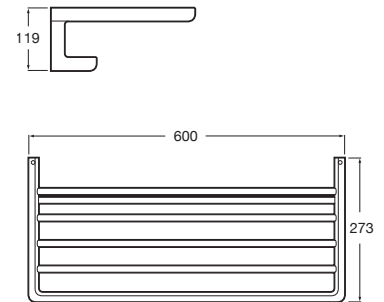

Finishes:

Container. *

A817028001 Chrome

A817028..0 Others

Finishes:

Toilet roll holder with cover.

A817033001 Chrome

A817033..0 Others

Finishes:

Toilet roll holder without cover.

A817034001 Chrome

A817034..0 Others

Finishes:

Dimensions in mm.

Replace (.) in the product reference with the code of the chosen finish: CN Titanium Black, RG Rose Gold, NM Brushed Titanium Black, VA Brushed Brass, GM Brushed Graphite, NB Matt Black

* Product on request