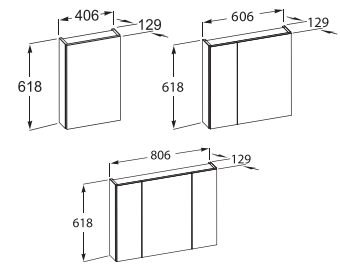

LED

**Mirror-cabinet**

Mirror cabinet with glass shelves with adjustable height, soft close hinges.

**A857860307** 400 mm with 1 door

**A857788307** 600 mm with 2 doors

**A857789307** 800 mm with 3 doors