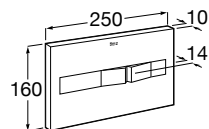

PL2 Dual

Dual flush plate for Roca installation systems. No tools required for installation.

A890196001

Finishes:

01