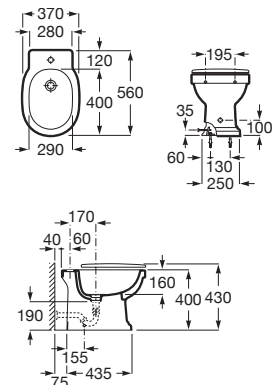

Other Products in the Carmen Collection