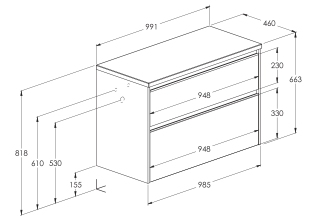

Furniture, Mirrors and Lighting / Gap Pro

Base unit with two drawers.*
To be combined with Gap washbasin or countertop.

A857901... 1000 mm

Finishes:

Compatible products ordered separately:

Set of handles* (2 pieces)

A817008339

Chrome

A817008485

Matt Black