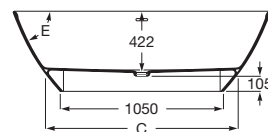

Ariane

Oval Stonex® freestanding bath. Includes click-clack waste, trap and integrated overflow. White interior finish and a choice of exterior colours.

A248669..0* 1800 x 800 mm 284 L

A248670..0* 1700 x 750 mm 260 L

A248470..0⁽¹⁾ 1650 x 750 mm 240 L