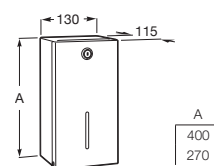

Public *

Toilet paper dispenser for 2 rolls.

A817408001 2 rolls

Polished finish

A817408002 2 rolls

Satin finish

A817408B00 2 rolls

Matt white

A817408NBO 2 rolls

Matt black

N