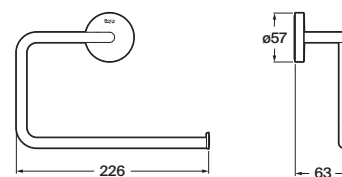

Towel ring (installation with screws or adhesive).

A817744..0

Finishes:

C0 NB

N