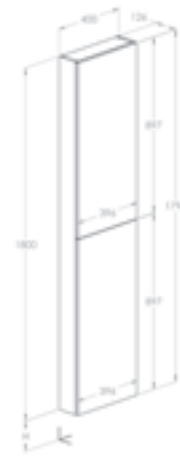

Reversible column unit with two doors.*

A857911... 1800 mm

Finishes: