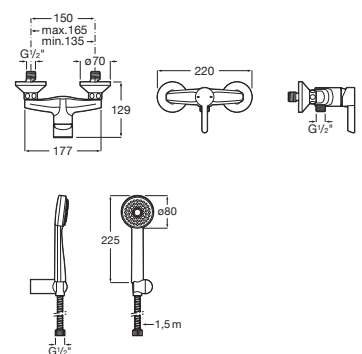

Wall-mounted shower mixer with hand-shower, flexible shower hose and wall bracket.

A5A2A7AC0K

Finishes:

C0