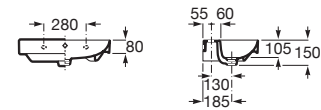

A327682..0<sup>(1)</sup> 450 mm

A32768E..0<sup>(1)</sup> 500 mm

A327683..0<sup>(1)</sup> 550 mm

A327684..0<sup>(1)</sup> 600 mm

Finishes:

A	B
600	585
550	535
500	485
450	435

Optional:

Semipedestal for compact ceramic basin with fixing kit.