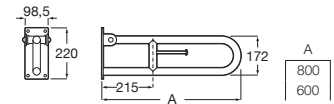

### Access Pro\*

Folding steel grab bar with toilet paper holder.

A816916NB0 800 mm

A816935NB0 600 mm

N