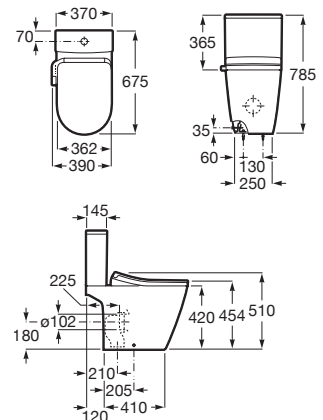

In-Wash® Ona close-coupled *

Close-coupled smart toilet with heated seat, adjustable temperature, dual flush 4.5/3 litre and dual outlet. Includes Roca Rimless®, seat and cover with washing and drying function. Needs power supply.

A80315HS01

Finishes:

00