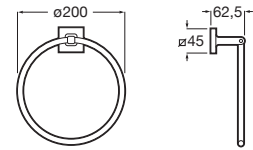

Accessories / Cubica

Towel ring.

A816824001

Finishes:

01