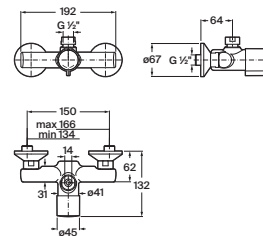

Avant-N*

Self-closing wall-mounted shower mixer.

A5A2D79C00

Finishes:

C0

N