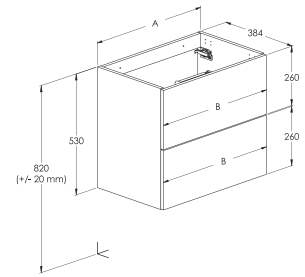

Furniture, Mirrors and Lighting / Kwadro Plus

Vanity unit without washbasin with two drawers. *
To be completed with side units, countertop or vanity basin

A857970... 800 mm

A857969... 600 mm

Finishes:

A	B
800	798
600	598

Handle 1 piece. *
Ordered separately

A817030... 400 mm (for base 600 mm)

A817031... 600 mm (for base 800 mm)

Finishes: