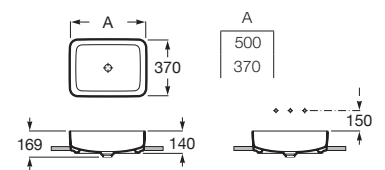

Over countertop Fineceramic® basin. Faucet
not included. Includes universal drain with Ø
72 mm ceramic plug.

A327530..0 500 mm

A327532..0 ⁽²⁾ 370 mm

Finishes:

00 62 65 64