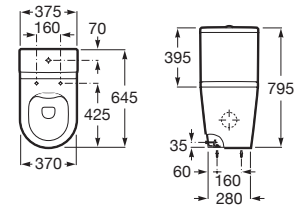

Bathroom Collections / Inspira

Back-to-wall close-coupled Roca Rimless® WC with dual outlet. Includes fixing kit and draining elbow.

A342526..0⁽¹⁾

Dual flush 4.5/3L cistern with bottom inlet for WC. Includes fixing kit, inlet valve and flush valve.

A341520..0⁽¹⁾

Soft-closing Supralit® WC seat and cover.

A801522..B

Finishes:

Compact back-to-wall close-coupled Roca Rimless® WC with dual outlet. Includes fixing kit and draining elbow. *

A342529..0

Dual flush 4.5/3L cistern with bottom inlet for WC. Includes fixing kit, inlet valve and flush valve. *

A341520..0

Soft-closing Supralit® WC seat and cover.

A80152C..B

Finishes: