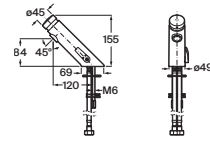

Specific Uses / Avant Self-closing Faucets

Avant-N*

Self-closing deck-mounted basin mixer.

A5A3A79C00

Finishes:

C0

N