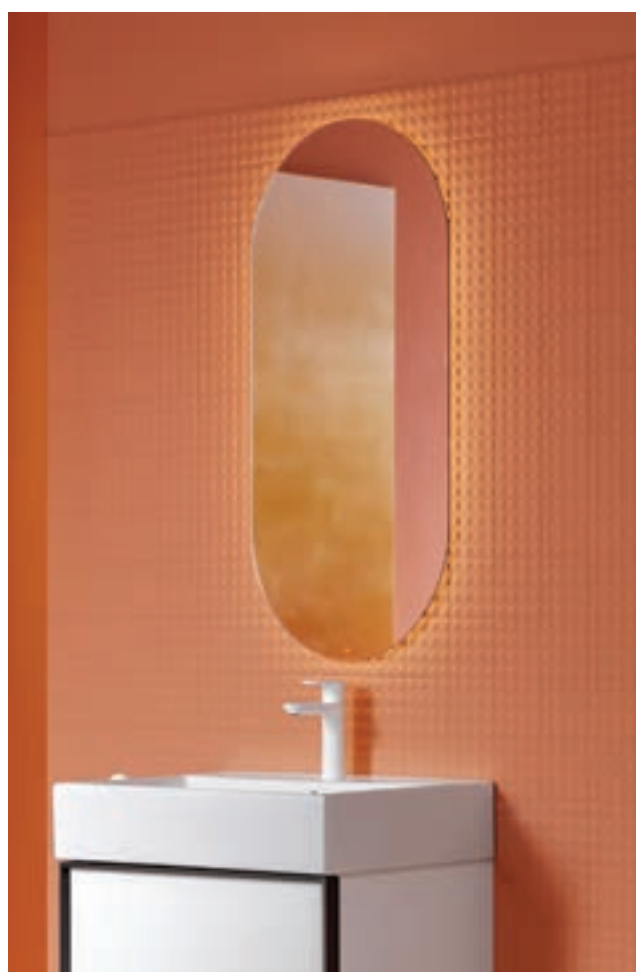

# Mirrors and Lighting

Spotlights and mirrors with integrated lighting for a bright and balanced bathroom

Roca offers a wide range of mirrors with adjustable LED lighting in a variety of shapes and sizes for different styles. The technology allows the light intensity to be controlled. Roca's modern and energy-efficient bathroom spotlights complement the mirrors and provide the right lighting to create a relaxing atmosphere or highlight specific areas of the bathroom.