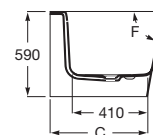

Raina*

Stonex® back to wall bath. Double-ended bath with one wall installation. Includes click-clack waste, trap and integrated overflow.

A248665..0 1800 x 800 mm 338 L

A248668..0 1700 x 750 mm 305 L

Finishes:

A	B	C	D	E	F
1800	800	512	1295	56°	71°
1700	750	500	1265	60°	73°

Raina*

Double-ended Stonex® bath with left-hand corner installation. White interior finish and a choice of exterior colours. Includes click-clack waste, trap and integrated overflow.

A248663..0 1800 x 800 mm 315 L

A248666..0 1700 x 750 mm 278 L

Finishes: