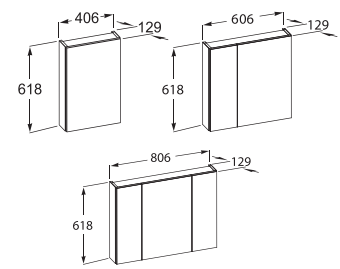

LED

**Mirror-cabinet**

Mirror cabinet with glass shelves with adjustable height, soft close hinges.

**A857860307** 400 mm with 1 door

**A857788307** 600 mm with 2 doors

**A857789307** 800 mm with 3 doors