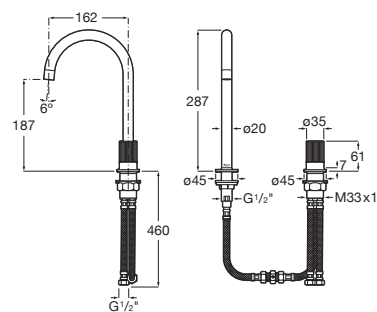

Basin mixer with smooth body, deck-mounted handle and flexible supply hoses. Waste not included. Stripes handle. L-Size.

A5A3D3F..0

Universal waste.

A505401000 Chrome

A5054015.. Others