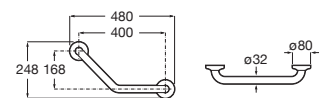

Access Pro

135° angled grab bar for people with reduced mobility. Includes fixing kit. Stainless steel, satin finish.

A816931001