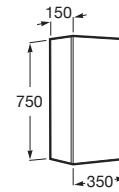

**A852038...** 1000 mm  
(Base A857890... + WB A327699000)

Finishes:

558 559 560 565

Large felt box with recycled cork lid. \*

**A818024N10** 480 x 335 mm

Small felt box with recycled cork lid. \*

**A818025N10** 165 x 335 mm