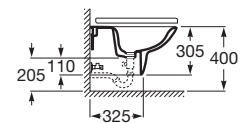

Soft-closing Supralit® bidet lid with metal hinges.

**A8069D200B**

Supralit® bidet lid with metal hinges.

**A8069D000B**

Finishes:

00

Close-coupled WC and bidet Debba Round, bidet mixer L20, toilet roll holder Victoria.