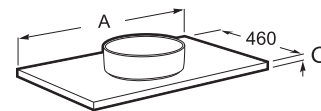

Countertop*

A857782... 991x460x15 mm (Marble)

Finishes:

A857782464 991x460x28 mm (MDF)

Finishes:

Set of Countertop mounting slats*
Ordered separately

A817013000

A	C
991	15
991	28