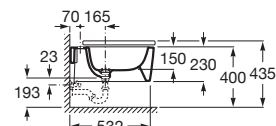

Bathroom Collections / Inspira

Wall-hung bidet. Includes fixing kit. Faucet and bidet lid not included. Compatible with Roca installation systems.

A357535..0 ⁽¹⁾

Soft-closing Supralit® bidet lid.

A806532..B ⁽¹⁾

Finishes:

00 62 65 64