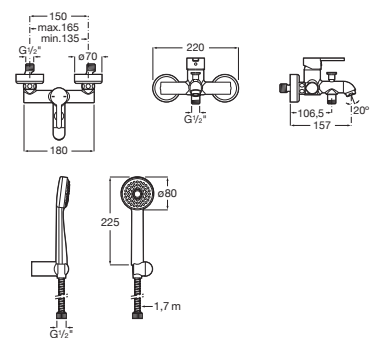

Bidet mixer with pop-up waste and flexible supply hoses.

A5A608AC0K

Finishes:

C0

Wall-mounted bath-shower mixer with automatic diverter, hand-shower, 1.70 m flexible shower hose and swivel wall bracket.

A5A018AC0K

Finishes:

C0