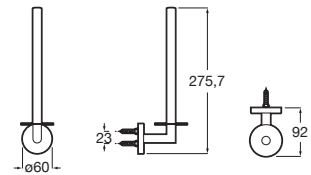

Finishes:

Spare double toilet roll holder. *

A817585..0