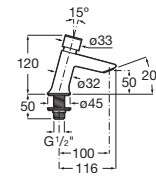

Instant

Self-closing deck-mounted one-water basin faucet with push-button, flow limiter to 6 litres/minute and automatic shut-off in 15 seconds.

A5A4277C00

Finishes:

C0