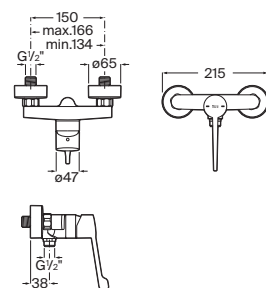

Victoria Pro

Wall-mounted shower mixer and elongated ergonomic handle. *

A5A215GC00

Finishes:

C0