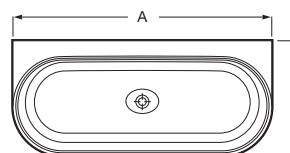

Raina*

Stonex® back to wall bath. Double-ended bath with one wall installation. Includes click-clack waste, trap and integrated overflow.

A248665..0 1800 x 800 mm 338 L

A248668..0 1700 x 750 mm 305 L

Finishes:

A	B	C	D	E	F
1800	800	512	1295	56°	71°
1700	750	500	1265	60°	73°

Raina*

Double-ended Stonex® bath with left-hand corner installation. White interior finish and a choice of exterior colours. Includes click-clack waste, trap and integrated overflow.

A248663..0 1800 x 800 mm 315 L

A248666..0 1700 x 750 mm 278 L

Finishes: