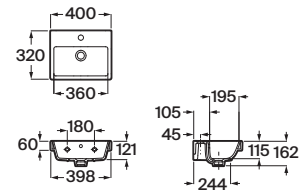

Bathroom Collections / The Gap

Compact wall-hung ceramic basin with fixing kit. Faucet not included.

A3270YX000 400 mm

Finishes:

00

N