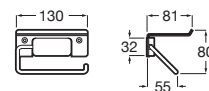

Toilet roll holder with shelf (installation with screws or adhesive).

A817731..0

Finishes:

C0 **NB**