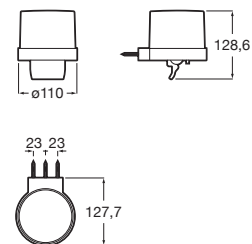

Finishes:

Over countertop soap dispenser.

A817589..0