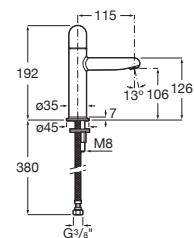

Basin mixer with smooth body and flexible supply hoses. Cold Start. Dome handle. S-Size.

A5A3Y3F.0

Universal waste.

A505401000 Chrome

A5054015.. Others

Finishes:

C0 CN P0 P1 P2 P3