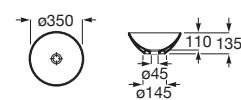

Bol

Over countertop Fineceramic® basin. Faucet not included.

A32787L..0 350 mm

Finishes: