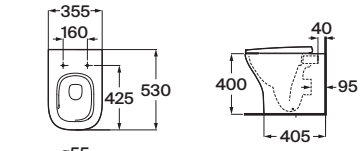

Slim soft-closing WC seat and cover with stainless steel hinges.

A801F72002

Finishes:

00

Back to wall single floorstanding Roca Rimless® Vortex WC with dual outlet. Includes fixing kit. Compatible with Roca installation systems. Dual flush 4.5/3 L, adjustable to 4/2 L.

A347V15000

Soft-closing WC seat and cover with stainless steel hinges.

A801F72001

WC seat and cover with stainless steel hinges.

A801F70001

N