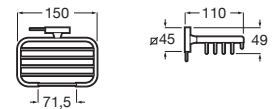

Grilled container.

A816826001 150 mm

Finishes:

01