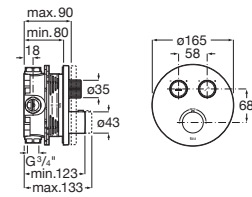

Shower Solutions / Thermostatic

T-3000 Round *

Built-in thermostatic bath-shower mixer (2 ways) with diverter-flow regulator.

A5A2K09..0