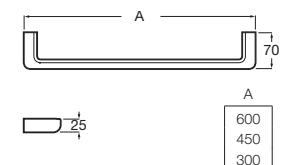

Finishes:

Towel rail.

A817030001 Chrome 600 mm

A817030..0 Others 600 mm

A817029001 Chrome 450 mm

A817029..0 Others 450 mm

A817039001 Chrome * 300 mm

A817039..0 Others * 300 mm