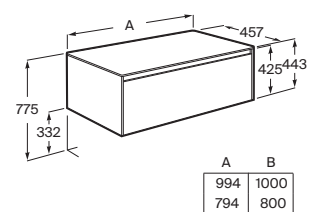

Base unit with one drawer for over countertop basin. Basin and faucet not included. *

A851724... 800 mm
(Base A857607... + CT A857618...)

A851726... 1000 mm
(Base A857610... + CT A857634...)

Finishes: