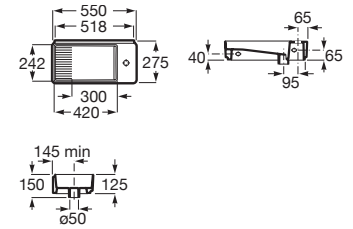

**A327692..0** 550 mm

Finishes:

00 62

Wall-hung asymmetric ceramic basin and fixing kit. Faucet not included. \*

**A327696..0** 800 mm Right-hand basin

**A327697..0** 800 mm Left-hand basin

Finishes:

00 62