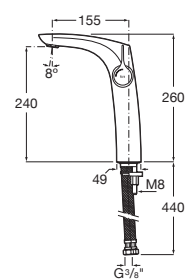

Basin mixer with smooth body and flexible supply hoses. Click-clack waste not included. Cold Start. XL-Size.

A5A3C3A..0

Finishes:

CN RG NM