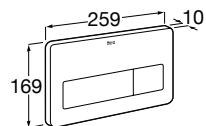

PL3 PRO Dual

Vandal-proof stainless steel dual flush plate for Roca installation systems. No tools required for installation.

A890197004

Finishes:

04