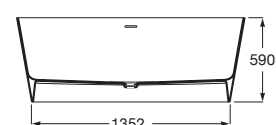

Raina ⁽¹⁾

Oval Stonex® freestanding bath. Includes click-clack waste, trap and integrated overflow. White interior finish and a choice of exterior colours.

A248466..0 1590 x 790 mm 315 L

Finishes: