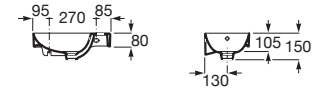

Compact asymmetric wall-hung Fineceramic® basin with fixing kit. Faucet not included.

A327681..0⁽¹⁾ 450 mm

Finishes:

Compact wall-hung Fineceramic® basin with fixing kit. Faucet not included.

A32768D..0⁽¹⁾ 400 mm

Finishes: