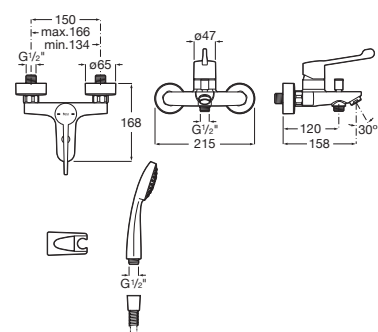

Specific Uses / Accessibility Basin Faucets

Victoria Pro*

Wall-mounted shower mixer with elongated ergonomic handle, hand-shower, 1.70 m flexible shower hose and swivel wall bracket.

A5A205GC00

Finishes:

C0