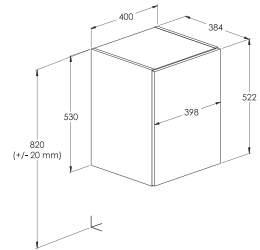

Side unit.*
To be completed with cabinets and countertop.

A857974... 400x384x530 mm

Finishes: