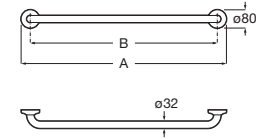

A	B
980	900
780	700
680	600
480	400
380	300

Access Pro

Straight grab bar for people with reduced mobility. Includes fixing kit. Stainless steel, white finish.

A816904009 900 mm

A816903009* 700 mm

A816902009 600 mm