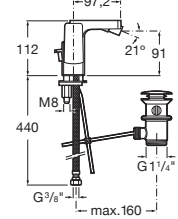

Bidet mixer with side handle, pop-up waste and flexible supply hoses. Cold Start.

A5A6301C00

Finishes:

C0