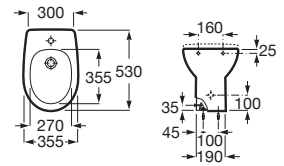

Bidet. Includes fixing kit. Faucet and bidet lid not included.

A355V04000