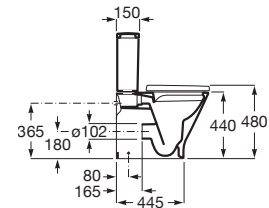

Finishes:

Slim soft-closing seat and cover for compact toilet with quick release.

**A801D22003**

Finishes: