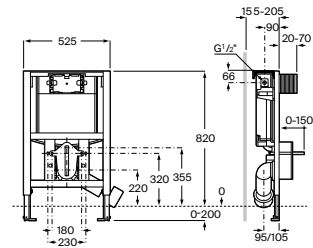

A8900A2020

**Duplo S Smart**

Built-in structure with compact dual flush cistern, flexible inlet pipe for smart toilets, corrugated pipe and installation accessories, minimum depth of 90 mm and ø90 / ø110 elbow. Flushing mechanism with cable technology. Installation with uprights and/or in front of sturdy wall.