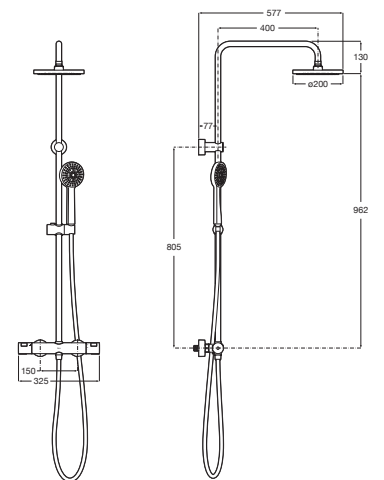

Victoria-T Basic

Thermostatic shower column with fixed height. Includes ø200 mm shower head, ø100 mm hand-shower with 1 function, 1.70 m metal flexible shower hose and height-adjustable swivel bracket.

A5A9F18..0

Finishes: