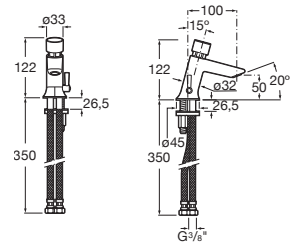

Specific Uses / Instant Self-closing Faucets

Instant

Self-closing deck-mounted basin mixer with push-button, flow limiter to 6 litres/minute and automatic shut-off in 15 seconds.

A5A3177C00

Finishes:

C0