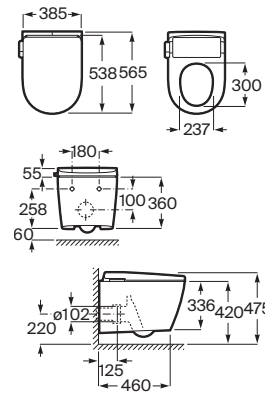

Avant

Wall-hung WC with integrated In-Tank® cistern and dual flush 4.5/3 L. Includes Roca Rimless® Vortex, soft-closing seat and cover. Supraglaze® glazing. No power supply required.

A80336NS0H

Recommended installation with:
Concealed supporting frame

A822091001

or
Concealed supporting frame

A890078100

Finishes:

S0

N