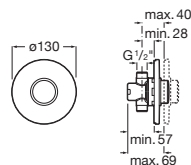

Fluent *

Self-closing built-in one-water shut-off cock for urinal with round wall plate.

A5A9A24C00

Finishes:

C0

N