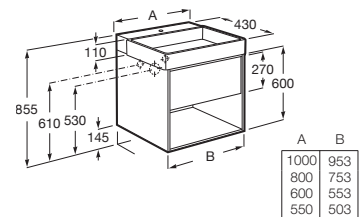

Unik - Base unit with one drawer, bottom shelf and basin with one taphole. Faucet not included. *

A852024... 550 mm
(Base A857878... + WB A327693000)

A852025... 600 mm
(Base A857879... + WB A327694000)

A852030... 800 mm
(Base A857884... + WB A327695000)

A852037... 1000 mm
(Base A857890... + WB A327698000)

Finishes: