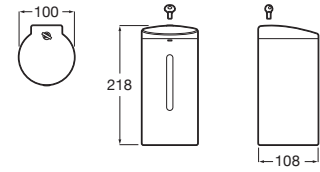

Specific Uses / Accessories for Public Spaces

Public

Soap/sanitizer dispenser with sensor. 700 ml capacity. Powered by six 1.5V LR6 (AA) alkaline batteries. Batteries not included. AISI 304 stainless steel.

A818011000

Polished finish

A818011C20 * N

Satin finish

A818011B00 * N

Matt white

A818011NBO * N

Polished finish