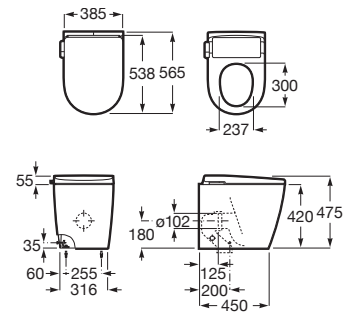

Bathroom Collections / Avant

Avant*

Back-to-wall floorstanding WC with integrated In-Tank® cistern and dual flush 4.5/3 L. Includes Roca Rimless® Vortex, soft-closing seat and cover. Supraglaze® glazing. No power supply required. External water inlet.

A80336MS0H

Finishes:

S0

N