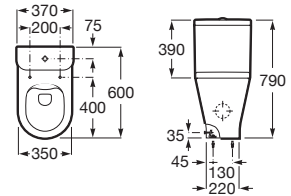

Bathroom Collections / The Gap

Close-coupled Roca Rimless® WC with dual outlet. Includes fixing kit.

A3420N8000

Dual flush 4.5/3L cistern with side inlet for WC. Includes fixing kit, inlet valve and flush valve.

A3410N1000

Dual flush 4.5/3L cistern with bottom inlet for WC. Includes fixing kit, inlet valve and flush valve.

A3410N0000

Soft-closing Supralit® WC seat and cover.

A801D12001

Supralit® WC seat and cover.

A801D10001

Slim soft-closing seat and cover for toilet with quick release.

A801D12003

Finishes:

00

Back-to-wall close-coupled Roca Rimless® compact WC with dual outlet. Includes draining elbow.

A3420N7000

Dual flush 4.5/3L cistern with side inlet for WC. Includes fixing kit, inlet valve and flush valve.

A3410N1000

Dual flush 4.5/3L cistern with bottom inlet for WC. Includes fixing kit, inlet valve and flush valve.

A3410N0000

Compact soft-closing Supralit® WC seat and cover.

A801D22001

Supralit® WC seat and cover.

A801D20001

Slim soft-closing seat and cover for compact WC with quick release.

A801D22003

Finishes:

00