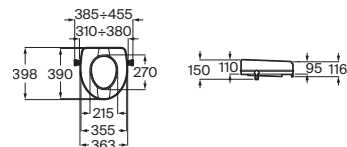

Access Pro*

Raised WC seat.

A816924P30

N