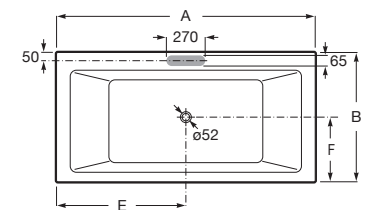

A	B	C	D	E	F
1800	900	470	860	900	425
1700	800	460	780	850	375

G	H
255	340
240	270

Rectangular acrylic bath with Tonic hydromassage, push button and waste kit.

A248584001 1800 x 900 mm 290 L

A248583001 1700 x 800 mm 210 L

Rectangular acrylic bath.

A248556000 1800 x 900 mm 290 L

A248555000 1700 x 800 mm 210 L

Optional:

Bath grip. (1 piece)

A248595000

Headrest

A248594000

Front panel.

A259114000 1800 mm

A259113000 1700 mm

Side panel.

A259118000 900 mm

A259117000 800 mm

Finishes:

00