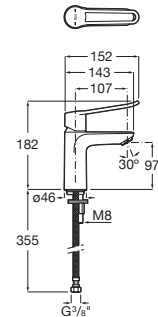

Victoria Pro

Basin mixer with smooth body, elongated handle with groove, and flexible supply hoses. M-Size

A5A3E5GC00

Finishes:

C0