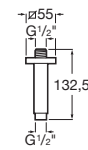

Ceiling arm

Ceiling arm for shower head.

A5B1050C00 100 mm

Finishes: