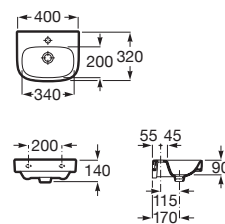

Compact wall-hung ceramic basin with fixing kit. Faucet not included.

A325998000 400 mm

Finishes:

00