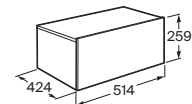

Auxiliary unit with one drawer. To be combined with a floorstanding metal structure. *

A817087... 535 mm

Finishes:

601 602 603

N