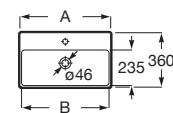

A327682..0<sup>(1)</sup> 450 mm

A32768E..0<sup>(1)</sup> 500 mm

A327683..0<sup>(1)</sup> 550 mm

A327684..0<sup>(1)</sup> 600 mm

Finishes:

A	B
600	585
550	535
500	485
450	435

Optional:

Semipedestal for compact ceramic basin with fixing kit.