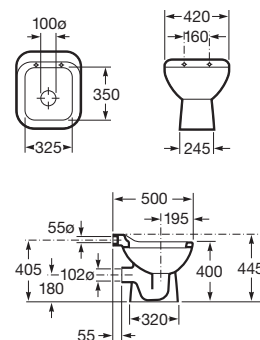

Garda

Ceramic slop hopper.

A371055000

Stainless steel grating with rubber pad for slop hopper.

A526005510

Finishes:

00