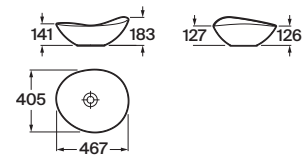

Other Basins / Over Countertop Basins

Ohtake

Over countertop Fineceramic® basin. Faucet not included. Includes fixed open ceramic plug.

A327A15..0 380 mm

Finishes:

Ohtake

Over countertop Fineceramic® basin. Faucet not included.

A327A1N..0 470 mm

N

Finishes:

Ohtake

Over countertop Fineceramic® basin. Faucet not included. Includes fixed open ceramic plug.

A327A13..0 550 mm

Finishes:

Ohtake

Over countertop Fineceramic® basin. Faucet not included.

A327A1P..0 625 mm

N

Finishes: