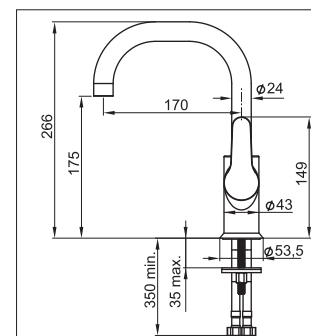

Basin mixer with side handle and flexible supply hoses. L-Size. *

A5A426AC0K

Finishes:

C0