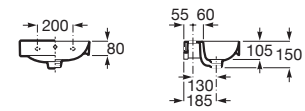

Compact Fineceramic® basin for wall-hung or semipedestal installation with fixing kit. Faucet not included.

A327682..0⁽¹⁾ 450 mm

A32768E..0⁽¹⁾ 500 mm

A327683..0⁽¹⁾ 550 mm

A327684..0⁽¹⁾ 600 mm

Finishes: