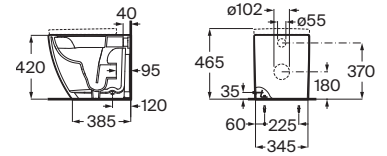

Back to wall single floorstanding Roca Rimless® Vortex WC with dual outlet. Includes fixing kit. Compatible with Roca installation systems. Dual flush 4.5/3 L, adjustable to 4/2 L.

A347747.0

Soft-closing WC seat and cover with stainless steel hinges.

A801F92..1

Finishes:

00 62 08

N