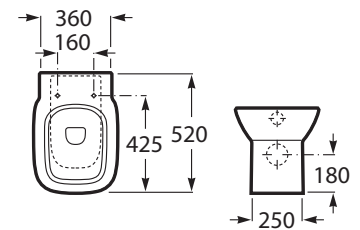

A8019D2005

Finishes:

00

Slim soft-closing seat and cover for toilet.

A8019D2005

Finishes:

00