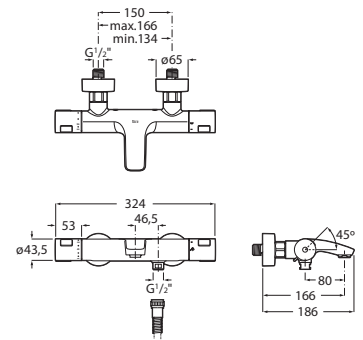

Shower Solutions / Thermostatic

T-500

Wall-mounted thermostatic bath-shower mixer with diverter-flow regulator.

A5A1E18..0

Finishes: