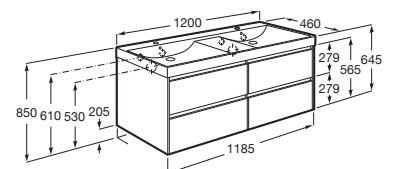

Unik - Base unit with four drawers and Fineceramic® double basin. Faucet not included. *

A851694... 1200 mm
(Base A857617... + WB A32768B004)

Finishes: