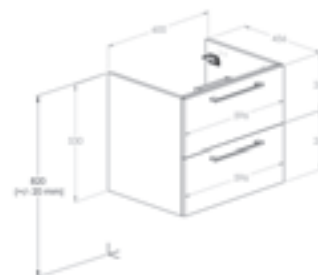

Unik - Base unit with two drawers.
Includes basin in white finish with 1 taphole.
Faucet not included.

A852471... 800 mm
(Base A857950... + WB A3272A4000)

A852470... 600 mm
(Base A857949... + WB A3272A3000)

Finishes:

806 808 153

See columns on p. 246