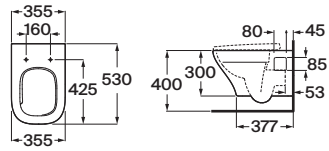

Slim soft-closing WC seat and cover with stainless steel hinges.

A801F72002

Finishes:

00

Wall-hung Roca Rimless® Vortex WC. Includes fixing kit. Compatible with Roca installation systems. Dual flush 4.5/3 L, adjustable to 4/2 L.

A346V14000

Soft-closing WC seat and cover with stainless steel hinges.

A801F72001

WC seat and cover with stainless steel hinges.

A801F70001

N