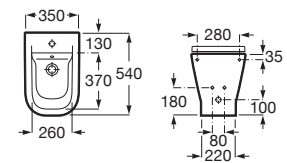

Finishes:

Compact back-to-wall bidet. Faucet and bidet lid not included.

A357477000

Soft-closing Supralit® bidet lid.

A80673200B

Supralit® bidet lid. *

A80673000B