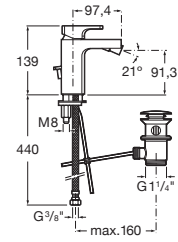

Faucets / L90

Bidet mixer with pop-up waste and flexible supply hoses.

A5A6001C00

Finishes:

C0