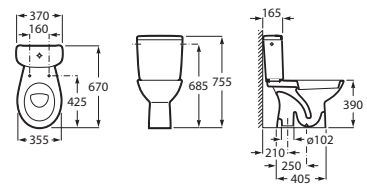

WC seat and cover.

A80129000P

Finishes:

00

Close-coupled Roca Rimless® WC in a box, vertical outlet with dual flush 4.5/3L cistern with bottom inlet and seat and cover, Termoplast.

A34S191000

Close-coupled Roca Rimless® WC with vertical outlet.

A342C24000

Dual flush 4,5/3L WC cistern with bottom inlet.

A341C21000

Soft-closing WC seat and cover.

A80129200P

N