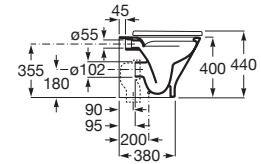

Slim soft-closing seat and cover for compact toilet with quick release.

A801D22003

Finishes: