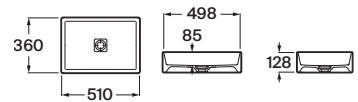

**A32787Z..0** 500 mm

Finishes:

**Horizon Skyline**

In countertop ceramic basin. Faucet not included.

**A327275..B** 600 mm

Finishes:

**Diverta**

In countertop or under countertop ceramic basin with fixing kit. Faucet not included.