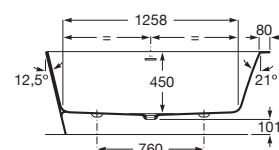

Finishes:

**Ona drop-in\***

Rectangular Stonex® drop-in bath. Double-ended bath. Includes click-clack waste, trap and integrated overflow.

**A248630000** 1700 x 750 mm 277 L

**A248631000** 1700 x 700 mm 277 L