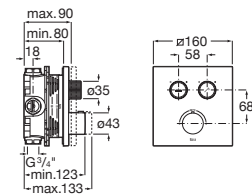

T-3000 Square *

Built-in thermostatic bath-shower mixer (2 ways) with diverter-flow regulator.

A5A2I09..0