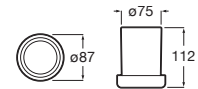

Finishes:

Shelf.

**A817027001** Chrome 600 mm

**A817027..0** Others 600 mm

**A817040001** Chrome 300 mm

**A817040..0** Others 300 mm

Finishes:

Towel rail.