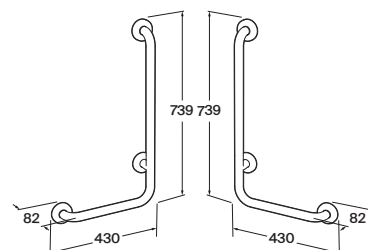

Access Pro*

L-shaped angled grab bar for people with reduced mobility, right-hand installation. Includes fixing kit. Stainless steel, satin finish.

A816906C20 N

Left side

N