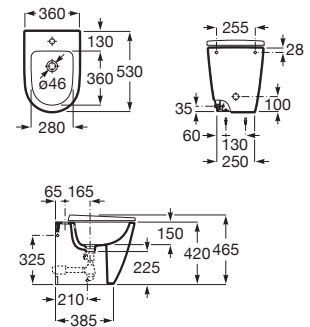

Soft-closing Supralit® bidet lid. The cover is not available in Supraglaze® finish.

A806E12..1

Supralit® bidet lid. The cover is not available in Supraglaze® finish.

A806E10..1

Finishes:

Other Products in the Ona Collection