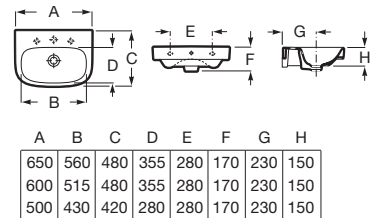

Wall-hung ceramic basin with fixing kit. Faucet not included.

A325996000 500 mm

A325994000 600 mm

A325993000 650 mm

Optional:

Pedestal for ceramic basin.

A335990000

Semi-pedestal for ceramic basin with fixing kit.

A337991000

Finishes:

00