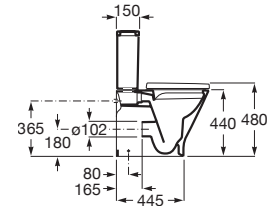

The Gap Round

Back-to-wall close-coupled Comfort height Roca Rimless® WC with dual outlet. Includes fixing kit and draining elbow.

A3420NJ000

Dual flush 4.5/3L cistern with side inlet for WC. Includes fixing kit, inlet valve and flush valve.

A3410N1000

Dual flush 4.5/3L cistern with bottom inlet for WC. Includes fixing kit, inlet valve and flush valve.

A3410N0000

Compact soft-closing WC seat and cover.

A801D22001

Finishes:

00

The Gap Square

Back-to-wall close-coupled Comfort height Roca Rimless® WC with dual outlet. Includes fixing kit and draining elbow.

A3421AC000

Dual flush 4.5/3L cistern with side inlet for WC. Includes fixing kit, inlet valve and flush valve.

A341471000

Dual flush 4.5/3L cistern, adjustable to 4/2L, with bottom inlet for WC. Includes fixing kit, inlet valve and flush valve.

A341470000

Soft-closing Supralit® WC seat and cover.

A80147200B

Finishes:

00

Compact WC seat and cover.

A801D20001

Slim compact soft-closing WC seat and cover.

A801D22003