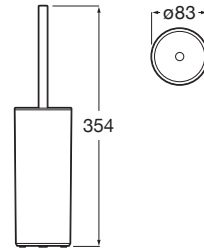

Toilet roll holder with shelf (installation with screws or adhesive).

A817889..0

Finishes:

Floorstanding or wall-mounted toilet brush holder. Dual installation (installation with screws or adhesive).

A817891..0

Finishes: