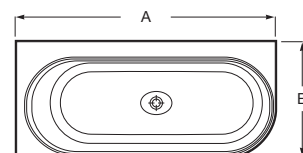

A	B	C	D
1800	800	1470	565
1700	750	1370	515