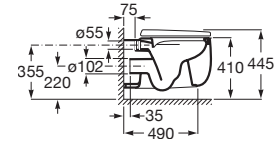

Wall-hung Roca Rimless® WC with hidden fixations. Includes fixing kit. Compatible with Roca Duplo One / Duplo S installation systems. Dual flush 4.5/3 L.

A3460B7..0

Soft-closing Supralit® WC seat and cover.

A801B82..B

Finishes:

Wall-hung bidet. Includes fixing kit. Faucet and bidet lid not included. Compatible with Roca Duplo One / Duplo S installation systems.

A3570B6..0