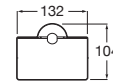

Toilet roll holder with cover.

A816811001

Finishes:

01