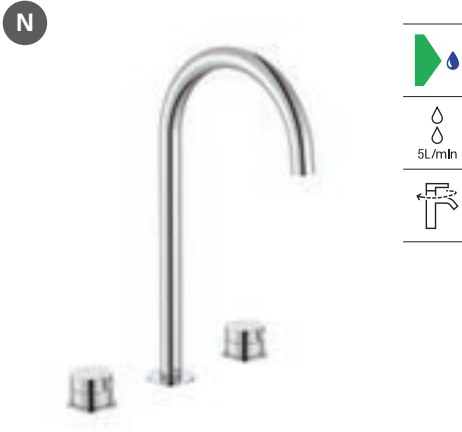

Faucets / Ona

Twin-lever basin mixer with deck-mounted handles - 3 holes-, smooth body and flexible supply hoses. XL-Size. *

A5A379E..0

Finishes: