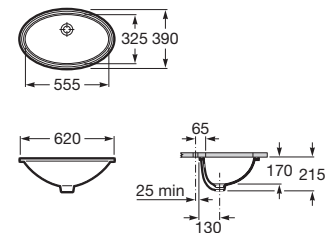

### Ibis

Wall-hung ceramic basin. Faucet not included.

A320841001 440 mm

Finishes:

00

**Caserta**

Wall-hung ceramic basin with fixing kit. Faucet not included.

A3270J0000 800 mm