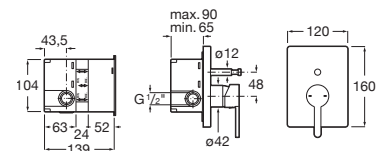

Built-in bath-shower mixer (2 ways) with diverter. Includes built-in body.

A5A0C8AC0K

Finishes:

C0