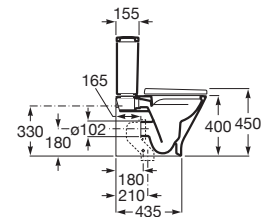

Bathroom Collections / The Gap

Close-coupled Roca Rimless® WC with dual outlet. Includes fixing kit.

A3420N8000

Dual flush 4.5/3L cistern with side inlet for WC. Includes fixing kit, inlet valve and flush valve.

A3410N1000

Dual flush 4.5/3L cistern with bottom inlet for WC. Includes fixing kit, inlet valve and flush valve.

A3410N0000

Soft-closing Supralit® WC seat and cover.

A801D12001

Supralit® WC seat and cover.

A801D10001

Slim soft-closing seat and cover for toilet with quick release.

A801D12003

Finishes:

00

Back-to-wall close-coupled Roca Rimless® compact WC with dual outlet. Includes draining elbow.

A3420N7000

Dual flush 4.5/3L cistern with side inlet for WC. Includes fixing kit, inlet valve and flush valve.

A3410N1000

Dual flush 4.5/3L cistern with bottom inlet for WC. Includes fixing kit, inlet valve and flush valve.

A3410N0000

Compact soft-closing Supralit® WC seat and cover.

A801D22001

Supralit® WC seat and cover.

A801D20001

Slim soft-closing seat and cover for compact WC with quick release.

A801D22003

Finishes:

00