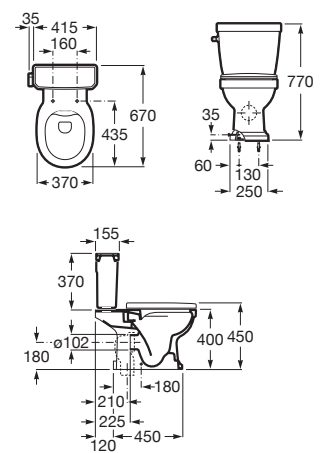

Bidet. Includes fixing kit. Faucet and bidet lid not included. Drain and curved trap not included.*

A3570A4000

Soft-closing Supralit® bidet lid with stainless hinges. *

A806B5000B

Finishes:

00