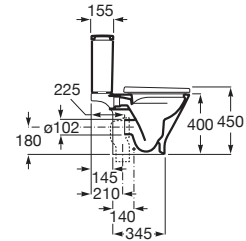

Bathroom Collections / The Gap

Close-coupled Roca Rimless® WC with dual outlet. Includes fixing kit.

A3420N8000

Dual flush 4.5/3L cistern with side inlet for WC. Includes fixing kit, inlet valve and flush valve.

A3410N1000

Dual flush 4.5/3L cistern with bottom inlet for WC. Includes fixing kit, inlet valve and flush valve.

A3410N0000

Soft-closing Supralit® WC seat and cover.

A801D12001

Supralit® WC seat and cover.

A801D10001

Slim soft-closing seat and cover for toilet with quick release.

A801D12003

Finishes:

00

Back-to-wall close-coupled Roca Rimless® compact WC with dual outlet. Includes draining elbow.

A3420N7000

Dual flush 4.5/3L cistern with side inlet for WC. Includes fixing kit, inlet valve and flush valve.

A3410N1000

Dual flush 4.5/3L cistern with bottom inlet for WC. Includes fixing kit, inlet valve and flush valve.

A3410N0000

Compact soft-closing Supralit® WC seat and cover.

A801D22001

Supralit® WC seat and cover.

A801D20001

Slim soft-closing seat and cover for compact WC with quick release.

A801D22003

Finishes:

00