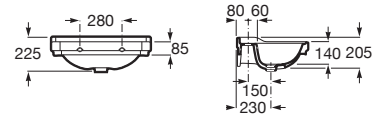

Wall-hung ceramic basin for pedestal with fixing kit. One taphole. Faucet and pedestal not included.

A3270A1000 650 mm

Optional:

Pedestal for ceramic basin.

A3370A0000

Finishes:

00