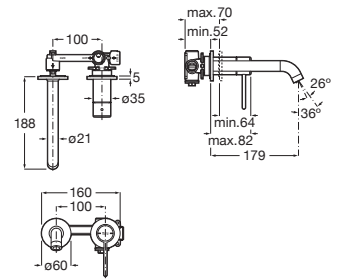

**A5E3502..0**

Finishes:

Bidet mixer with smooth body, ball-valve jet regulator and flexible supply hoses. Pin handle.

**A5A623F.0**

Finishes:

Bidet mixer with smooth body, ball-valve jet regulator and flexible supply hoses. Dome handle.