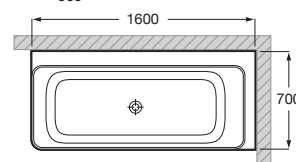

Finishes:

**Ona drop-in\***

Rectangular Stonex® drop-in bath. Double-ended bath. Includes click-clack waste, trap and integrated overflow.

**A248630000** 1700 x 750 mm 277 L

**A248631000** 1700 x 700 mm 277 L