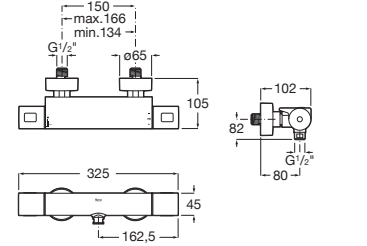

T-1000 Round *

Wall-mounted thermostatic shower mixer.

A5A142E..0

Finishes: