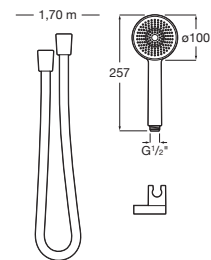

Stella 100/1*

Shower set. Includes 100 mm hand-shower with 1 function, adjustable hand-shower bracket and 1.70 m satin PVC anti-torsion flexible shower hose.

A5B3313C00

Flow rate 8 L

A5B3D13C00

Flow rate 6 L

Finishes: