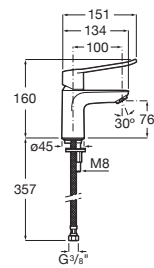

**A5A3B5GC00**

Finishes:

**Victoria Pro**

Basin mixer with smooth body, elongated handle with groove, and flexible supply hoses.

**A5A3D5GC00**

Finishes:

**Victoria Pro**

Basin mixer with smooth body, elongated handle with groove, and flexible supply hoses. M-Size