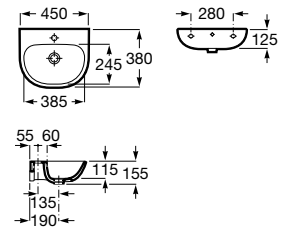

Bathroom Collections / Victoria

Compact wall-hung ceramic basin with fixing kit. Faucet not included.

A325V04000 450 mm

Optional:

Pedestal for ceramic basin.

A335990000

Semi-pedestal for compact ceramic basin with fixing kit.

A337992000

Finishes:

00

Wall-hung ceramic basin with fixing kit. Faucet not included.

A325V03000 520 mm

A325V02000 560 mm

A325V01000 650 mm

Optional:

Pedestal for ceramic basin.

A335990000

A337991000

Finishes:

00

Wall-hung Roca Rimless® WC. Includes fixing kit. Compatible with Roca installation systems. Dual flush 4.5/3 L, adjustable to 4/2 L.

A346V03000

Soft-closing Supralit® WC seat and cover with stainless steel hinges.

A801E52001

Supralit® WC seat and cover with stainless steel hinges.

A801E50001

Slim soft-closing WC seat and cover with stainless steel hinges.

A801E52002

Slim soft-closing WC seat and cover with metal hinges.

A801392001

Finishes:

00

Semi-pedestal for ceramic basin with fixing kit.