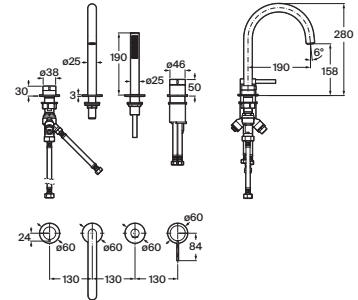

Faucets / Ona

Bidet mixer with smooth body. Includes flexible supply hoses. *

A5A629E..0

Finishes:

Deck-mounted bath-shower mixer whit 190 mm bath spout, diverter, hand-shower and flexible shower hose. *

A5A989E..0

Finishes:

N

Wall-mounted bath-shower mixer with automatic diverter.

A5A029E..0

Finishes:

Wall-mounted shower mixer. *

A5A219E..0

Finishes: