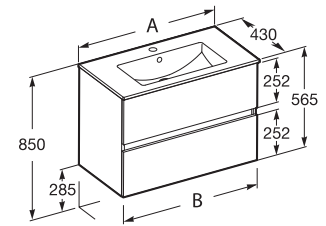

Unik - Base unit with two drawers.
Includes basin in white finish with 1 taphole.
Faucet not included.

A852505... 800 mm
(Base A858012... + WB A325002000)

A852504... 650 mm
(Base A858011... + WB A325003000)

A852503... 550 mm
(Base A858010... + WB A325004000)

A	B
800	785
650	635
550	535

Finishes:

Unik - Base unit with two doors.
Includes basin in white finish with 1 taphole.
Faucet not included.

A852502... 650 mm
(Base A858009... + WB A325003000)

Finishes: