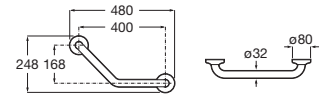

Access Pro

135° angled grab bar for people with reduced mobility. Includes fixing kit.

A816905009