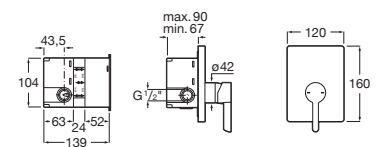

Built-in shower mixer (1 way). Includes built-in body.

A5A2C7AC0K

Finishes:

C0