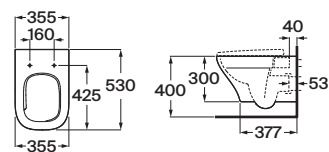

Wall-hung Roca Rimless® Vortex WC with hidden fixations. Includes fixing kit. Compatible with Roca installation systems. Dual flush 4.5/3 L, adjustable to 4/2 L.

A346V13000

Soft-closing WC seat and cover with stainless steel hinges.

A801F72001

WC seat and cover with stainless steel hinges.

A801F70001

N