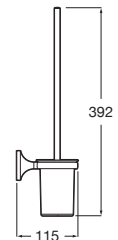

Wall-mounted toilet brush holder (can be installed with screws or adhesive).

A816818001

Finishes:

01