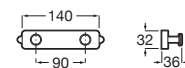

Finishes:

Double robe hook (installation with screws or adhesive).

A817721..0