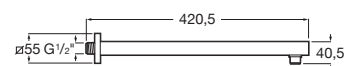

Shower Solutions / Shower Heads

Wall arm

Wall arm for shower head.

A5B0250..0 400 mm

Finishes:

Wall arm

Wall arm for shower head.

A5B0950C00 400 mm

Finishes:

Shower Solutions / Jets

Puzzle*

Square swivel jet.

A5B154A..0 42 x 42 mm

Finishes:

Puzzle*

Round swivel jet.

A5B174A..0 ø 50 mm

Finishes: