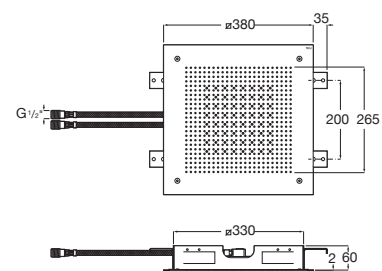

Raindream *

Square stainless steel shower head for ceiling installation. Two functions: Rain and NightRain.

A5B114A..0 380 x 380 mm

Finishes: