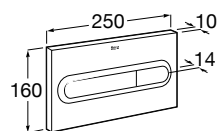

Installation Systems / PL Flush Plates

PL1 Dual

Dual flush plate for Roca installation systems. No tools required for installation.

A890195001

Finishes:

01