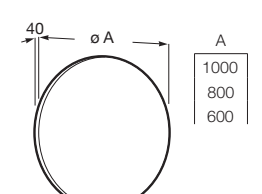

Luna Frame Ambient

Round mirror with perimeter light. Matt Black frame. Colour temperature: 3000K.

A812425000 600 mm

A812426000 800 mm

A812427000 1000 mm