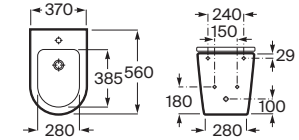

Soft-closing Supralit® bidet lid.

A806522..B

Finishes: