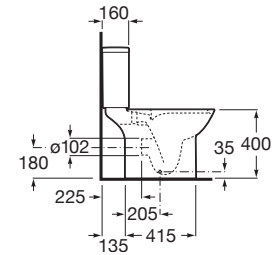

Slim soft-closing seat and cover for toilet.

A8019D2005

Finishes: