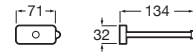

Spare toilet roll holder (installation with screws or adhesive).

A817733..0