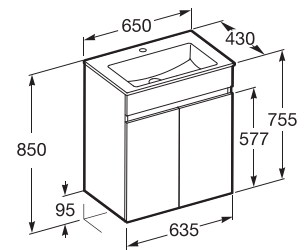

Unik - Base unit with two drawers.
Includes basin in white finish with 1 taphole.
Faucet not included.

A852505... 800 mm
(Base A858012... + WB A325002000)

A852504... 650 mm
(Base A858011... + WB A325003000)

A852503... 550 mm
(Base A858010... + WB A325004000)

A	B
800	785
650	635
550	535

Finishes:

Unik - Base unit with two doors.
Includes basin in white finish with 1 taphole.
Faucet not included.

A852502... 650 mm
(Base A858009... + WB A325003000)

Finishes:

Unik - Base unit with one door.
Includes basin in white finish with 1 taphole.
Faucet not included.

A852501... 450 mm
(Base A858008... + WB A325005000)

Finishes:

See columns on p. 246