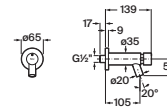

Avant-N*

Self-closing wall-mounted basin faucet.

A5A7A79C00

Finishes:

C0

N