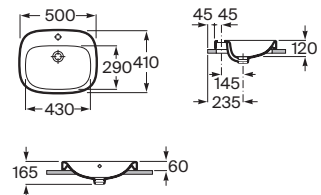

In countertop ceramic basin. Includes fixing kit. Faucet not included.

A32799M000 500 mm

Finishes:

00