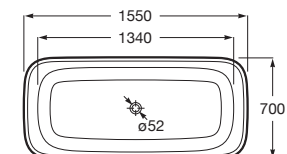

Baths / Stonex®

Maui Square *

Rectangular Stonex® freestanding bath. Includes click-clack waste, trap and integrated overflow. White interior finish and a choice of outside colours.

A248502..0 1550 x 700 mm 285 L

Finishes: