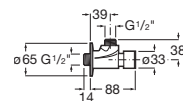

Instant

Self-closing wall-mounted one-water angle shut-off cock for shower.

A5A2777C00

Finishes:

C0