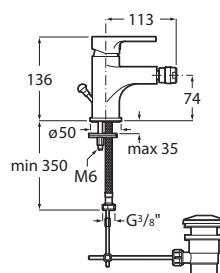

Faucets / Arola

Bidet mixer with pop-up waste and flexible supply hoses.

A5A626AC0K

Finishes:

C0