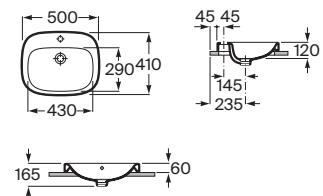

Finishes:

00 62 08

In countertop ceramic basin. Faucet not included.

A32799M000 500 mm