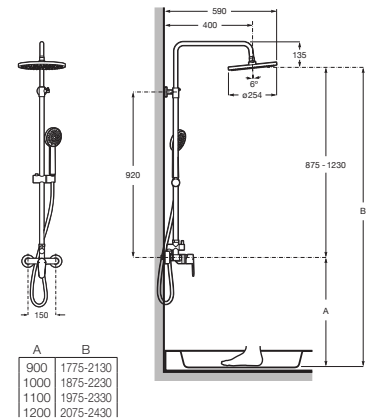

Victoria-M Plus

Single-lever shower column with adjustable height from 875 to 1230 mm. Includes ø254 mm shower head, ø100 mm hand-shower with 1 function, 1.50 m metal flexible shower hose and height-adjustable swivel bracket.

A5A9A4FC00

Finishes:

C0