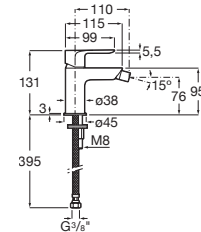

**A5252206..** Matt finishes

Finishes:

Bidet mixer with pop-up waste and flexible supply hoses.

**A5A606EC00**

Finishes:

Bidet mixer with smooth body and flexible supply hoses.

**A5A626E..0**

Finishes: