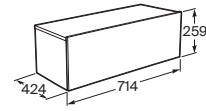

Auxiliary unit with one drawer. To be combined with a floorstanding metal structure. *

A817088... 715 mm

Finishes:

601 602 603

N