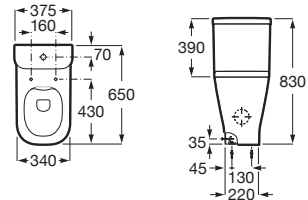

Supralit® WC seat and cover.

A80147000B

Slim soft-closing seat and cover for toilet with quick release.

A801472003