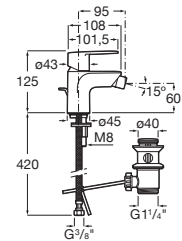

Bidet mixer with pop-up waste and flexible supply hoses.

A5A604FC00

Finishes:

C0