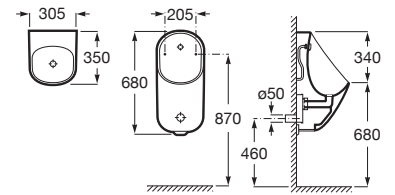

Specific Uses / Urinals

Proton

Electronic Roca Rimless® ceramic urinal with back inlet powered by four 1.5V LR6 (AA) alkaline batteries. Includes shut-off valve, fixing kit, drain plug, flexible supply hose, trap, vandal-proof drain plug and electronic transmitter-receiver.

A3590J4000

Electronic Roca Rimless® ceramic urinal with back inlet. Mains operated (230V). Includes shut-off valve, fixing kit, drain plug, flexible supply hose, trap, vandal-proof drain plug and electronic transmitter-receiver.

A3590J5000

Finishes:

00

Proton

Roca Rimless® ceramic urinal with top inlet. Includes fixing kit, supply hose, trap and vandal-proof drain plug.

A3590J2000