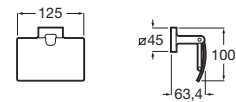

Toilet roll holder with cover.

A816822001

Finishes:

01