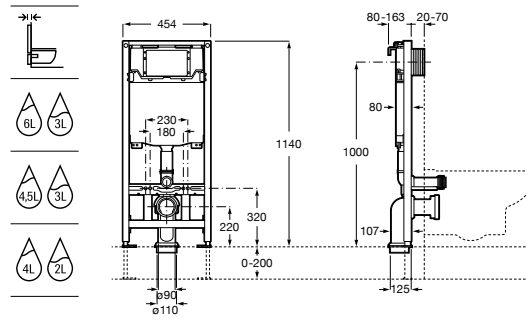

Installation Systems / Active One

Active WC One

Installation system for wall-hung WC
With compact cistern and dual flush
mechanism 6/3, 4,5/3 and 4/2 litres and
installation accessories.

Minimum depth with horizontal outlet: 80 mm

Minimum depth with vertical outlet: 107/125
mm (DN90/DN100)

Conversion bend $\varnothing 90$ or 110 mm

A890060020 (Preset to 6/3L)

A89006002E (Preset to 4,5/3L)