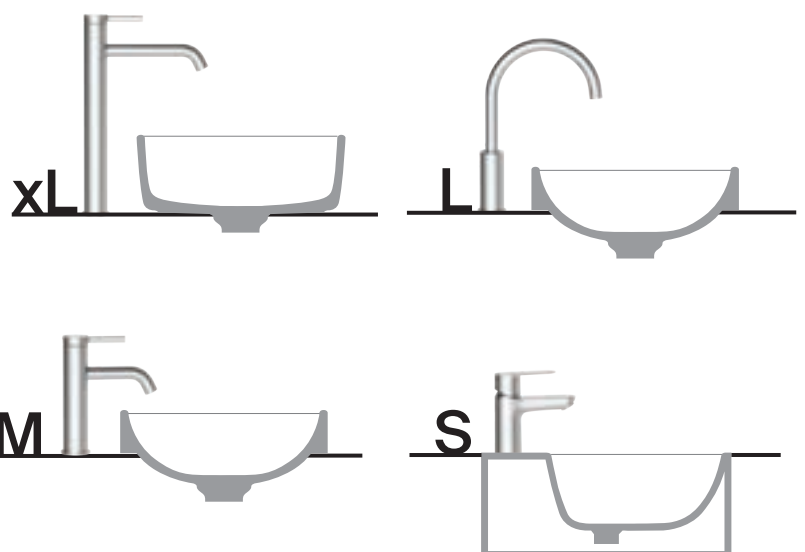

Compatibility with different basins (basin models and basin installation types)

XL-Size
Fit for over countertop basins.

L-Size
Fit for medium / large wall-hung or countertop basins.

M-Size
Fit for standard / medium sized wall-hung or countertop basins.

S-Size
Fit for standard wall-hung, countertop or undercountertop basins.