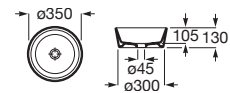

Finishes:

00 62 08

Over countertop ceramic basin. Faucet not included.

A327B15..0 ⁽¹⁾ 350 mm