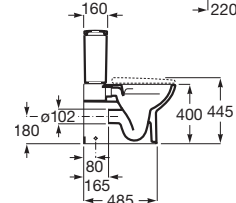

Compact Supralit® WC seat and cover with stainless steel hinges.

A801E60001

Compact slim soft-closing WC seat and cover with stainless steel hinges.

A801E62002

Finishes: