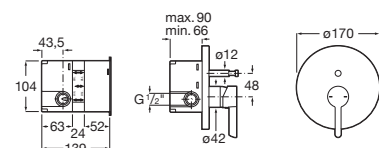

Built-in bath-shower mixer (2 ways) with diverter. Includes built-in body.

A5A0B7AC0K

Finishes:

C0