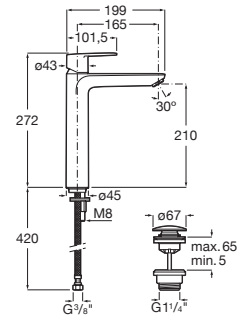

**A5A4A4FC00**

Finishes:

C0

Basin mixer with smooth body, click-clack waste and flexible supply hoses. Cold Start. XL-Size.

**A5A3C4FC00**

Finishes:

C0

Bidet mixer with pop-up waste and flexible supply hoses.