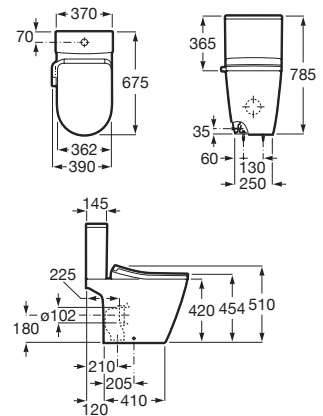

In-Wash® Ona close-coupled *

Close-coupled smart toilet with dual flush 4.5/3 litre and dual outlet. Includes Roca Rimless®, seat and cover with washing and drying function. Needs power supply.

A803151S01

Finishes:

00