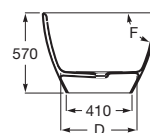

Ariane

Oval Stonex® freestanding bath. Includes click-clack waste, trap and integrated overflow. White interior finish and a choice of exterior colours.

A248669..0* 1800 x 800 mm 284 L

A248670..0* 1700 x 750 mm 260 L

A248470..0⁽¹⁾ 1650 x 750 mm 240 L