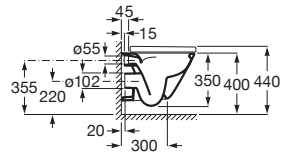

Bathroom Collections / The Gap

Compact wall-hung Roca Rimless® WC with hidden fixations. Compatible with Roca installation systems. Dual flush 4.5/3 L.

A34647A000

Compact soft-closing Supralit® WC seat and cover.

A80173200B

Compact Supralit® WC seat and cover.

A80173000B

Slim soft-closing seat and cover for toilet with quick release.

A801732001

Finishes:

00