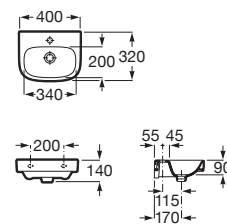

Compact wall-hung ceramic basin with fixing kit. Faucet not included.

A325998000 400 mm

Finishes:

00