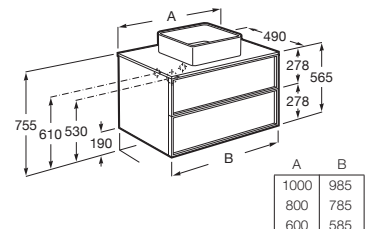

**A851994...** 800 mm

(Base A857846... + CT A857850...)

**A851995...** 1000 mm

(Base A857847... + CT A857851...)

Finishes:

Auxiliary unit with one drawer. Ideal for combining with a wall-hung basin. \*

**A857852...** 600 mm