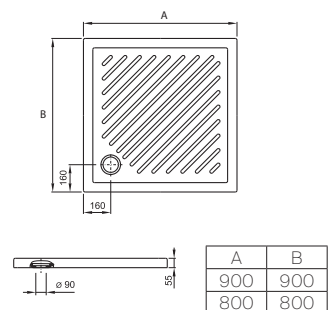

## Roma Square

Ceramic square shower tray.

- A374123000**      900 x 900 x 55 mm
- A374127000**      800 x 800 x 55 mm
- A506404400**      Waste  $\varnothing$  90

Finishes:

Non-enameled side

A	B
900	900
800	800