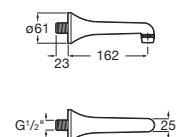

### Instant Foot\*

Wall spout.

A505326900

Finishes: