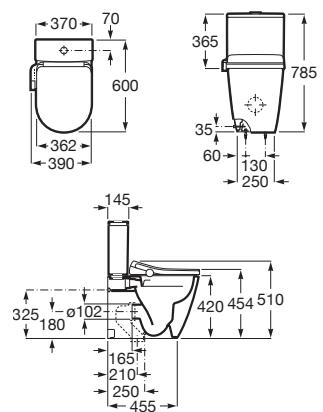

In-Wash® Ona Compact

Compact back-to-wall close-coupled smart toilet with dual flush 4.5/3 litre and dual outlet. Includes Roca Rimless®, seat and cover with washing and drying function. Needs power supply.

A803461S01

Finishes:

00