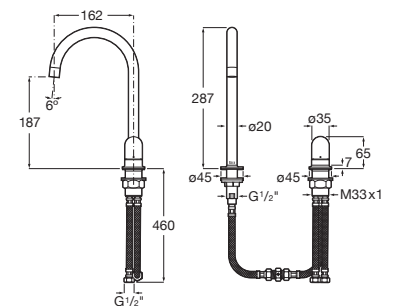

Basin mixer with smooth body, deck-mounted handle and flexible supply hoses. Waste not included. Dome handle. L-Size.

A5A3W3F.0

Universal waste.

A505401000 Chrome

A5054015.. Others

Finishes: