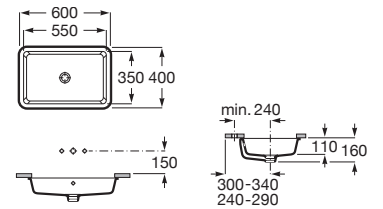

Under countertop ceramic basin. Faucet not included.

A3270YF000 550 mm

Finishes:

00