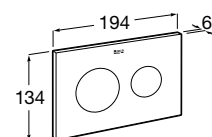

PS3 Dual Nu

Dual flush plate for Roca Duplo S installation systems. No tools required for installation.

A8902233..