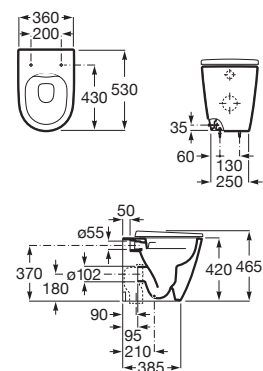

Soft-closing Supralit® WC seat and cover. The seat and cover is not available in Supraglaze® finish.

A801E12..1

Supralit® WC seat and cover. The seat and cover is not available in Supraglaze® finish.

A801E10..1

Finishes: