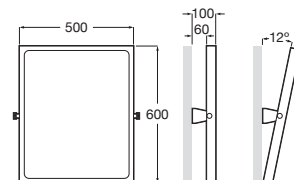

Access Pro

Tilting mirror for people with reduced mobility.

A816915009

White finish

N