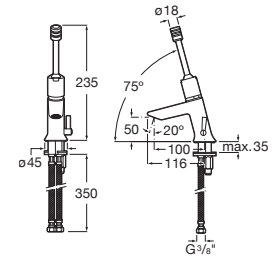

Specific Uses / Instant Care Self-closing Faucets

Instant Care *

Self-closing deck-mounted basin mixer with gerontological handle.

A5A3277C00

Finishes:

C0

N