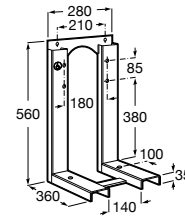

Supporting Frame

Supporting L-Shape frame for wall-hung WC and wall-hung bidet with an axial distance of 180 mm. Steel profile capable of withstanding 400 kg. To be installed floorstanding and in solid wall.

A822091001