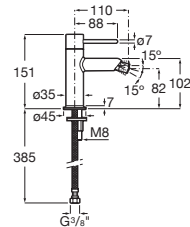

**A5E3502..0**

Finishes:

Bidet mixer with smooth body, ball-valve jet regulator and flexible supply hoses. Pin handle.

**A5A623F.0**

Finishes:

Bidet mixer with smooth body, ball-valve jet regulator and flexible supply hoses. Dome handle.