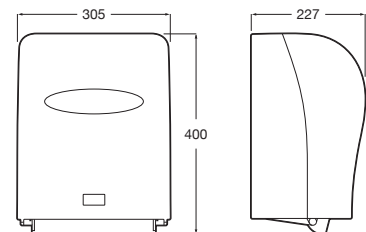

Public*

Automatic paper towel dispenser with sensor. Powered by four 1.5V LR20 (D) alkaline batteries. Batteries not included.

A818018009
White