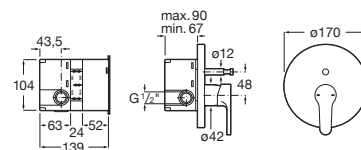

Built-in bath-shower mixer (2 ways) with diverter. Includes built-in body.

A5A0B6AC0K

Finishes:

C0