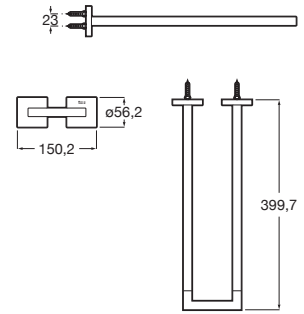

Accessories / Hotels Square

Double towel rail. *

A817608..0

Finishes: