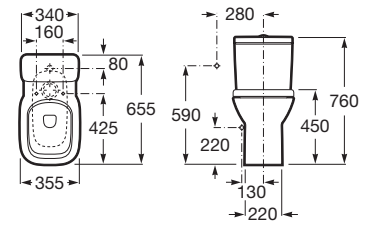

Bathroom Collections / Debba

Close-coupled WC with vertical outlet.
Includes fixing kit.

A342998000

Close-coupled WC with horizontal outlet.
Includes fixing kit.

A342997000

Dual flush 4.5/3L cistern with side inlet for WC.
Includes fixing kit, inlet valve and flush valve.

A341990000

Dual flush 4.5/3L cistern with bottom inlet for WC.
Includes fixing kit, inlet valve and flush valve.

A341991000

Soft-closing WC seat and cover with metal hinges.

A8019D2004

WC seat and cover with metal hinges.

A8019D0004

Slim soft-closing seat and cover for toilet.

A8019D2005

Finishes:

Close-coupled Roca Rimless® Square WC
with horizontal outlet. Includes fixing kit. *

A3429D7000

Dual flush 4.5/3L cistern with side inlet for WC.
Includes fixing kit, inlet valve and flush valve.

A341990000

Dual flush 4.5/3L cistern with bottom inlet for WC.
Includes fixing kit, inlet valve and flush valve.

A341991000

Soft-closing Supralit® WC seat and cover with
metal hinges.

A8019D200B

SUPRALIT® seat and cover with metal hinges.

A8019D000B

Slim soft-closing seat and cover for toilet.

A8019D2005

Finishes: