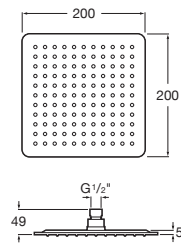

Raindream *

Square adjustable stainless steel shower head for wall or ceiling installation in chrome. Rain function. Wall/ceiling support kit/arm not included.

A5B2B50C00 200 x 200 mm

Finishes: