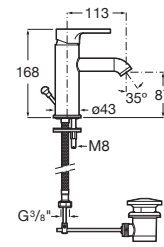

Basin mixer with pop-up waste and flexible supply hoses. Cold start.

A5A308AC0K

Finishes:

C0