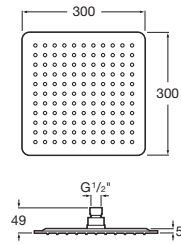

Shower Solutions / Shower Heads

Raindream

Square adjustable stainless steel shower head for wall or ceiling installation in chrome. Rain function. Wall/ceiling support kit/arm not included.

A5B2750..0 300 x 300 mm

Finishes: