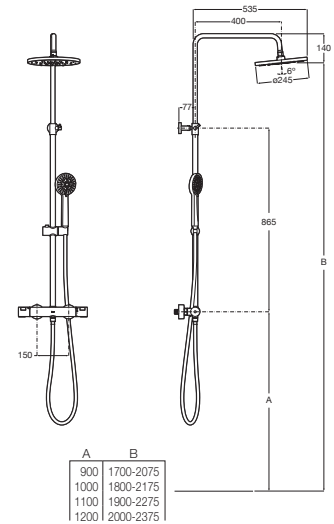

Victoria-T Plus

Thermostatic shower column, adjustable in height (800 mm to 1175 mm) and adjustable shower arm, with ø 245 mm shower head, ø 100 mm hand-shower (three functions) on sliding support, 1.7 m satin PVC shower flexible hose and articulated hand-shower bracket.

A5A2F18..0

Finishes: