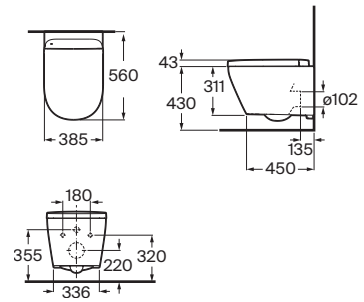

In-Wash® Vorea wall-hung

Wall-hung smart toilet with heated seat and adjustable temperature. Includes Roca Rimless® Vortex, seat and cover with washing and drying function. Dual flush 4.5/3L. Needs power supply. Duplo WC One Smart installation system (A890078020) recommended.

A80350F001

Finishes:

00

N