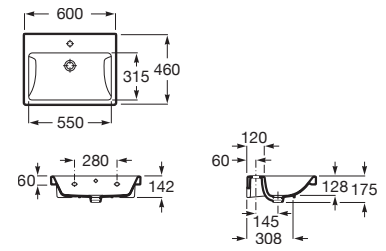

Wall-hung ceramic basin with fixing kit. Faucet not included.

A3270M1000 600 mm

Optional:

Pedestal for ceramic basin.

A337470..0

Semi-pedestal for ceramic basin and fixing kit.

A337471..0