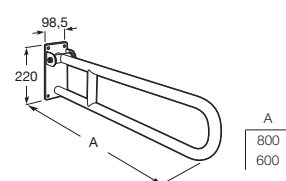

Access Pro

Folding grab bar for people with reduced mobility.

A816933001 800 mm

A816932001 600 mm