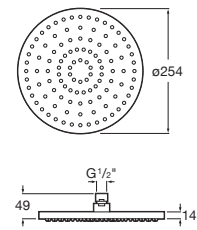

Shower Solutions / Shower Heads

Rainsense

Round adjustable ABS shower head for wall or ceiling installation in chrome. Wall/ceiling support kit not included.

A5B2250..0 ø 254 mm