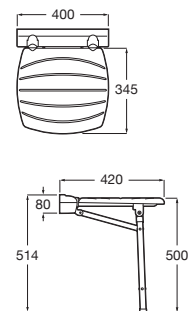

Access Pro*

Folding shower seat for people with reduced mobility with floor supporting legs. White finish.

A816913009