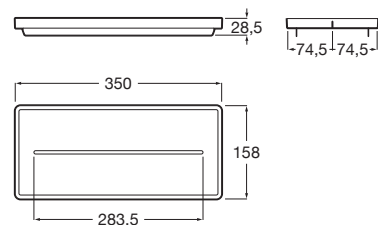

Over countertop soap dispenser.

A817673..0 53 x 73 mm

Finishes:

Over countertop tumbler.

A817672..0 105 x 77.5 mm

Finishes:

Container.

A817671..0 151.5 x 75 mm

Finishes:

Tray.

A817670..0 350 x 158 mm

Finishes:

Other Products in the Ona Collection