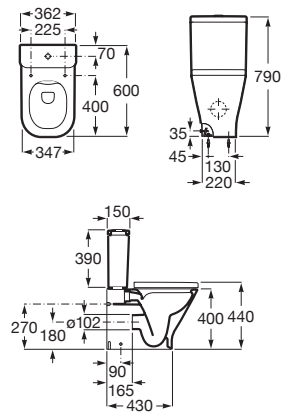

Bathroom Collections / The Gap

Compact back-to-wall close-coupled Roca Rimless® WC with dual outlet. Includes fixing kit and draining elbow.

A34273A000

Dual flush 4.5/3L cistern with side inlet for WC. Includes fixing kit, inlet valve and flush valve.

A341471000

Dual flush 4.5/3L cistern, adjustable to 4/2L, with bottom inlet for WC. Includes fixing kit, inlet valve and flush valve.

A341470000

Compact soft-closing Supralit® WC seat and cover.

A80173200B

Finishes:

00