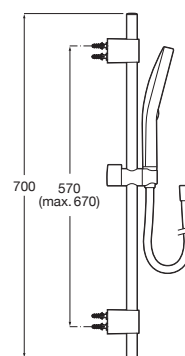

Shower Solutions / Shower Kits

Plenum 130/3

Shower kit. Includes 130 mm hand-shower with 3 functions, 700 mm sliding bar and 1.70 m PVC anti-torsion flexible shower hose.

A5B8414C00

Flow rate 8 L

Finishes:

C0