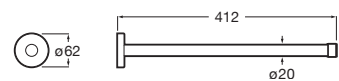

Finishes:

02

Stainless steel towel rail. *

A817310002