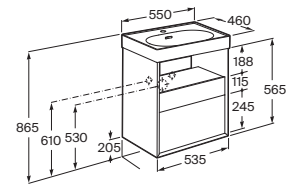

Base unit with two drawers and open shelf for basin. Basin and faucets not included. *

A858105... 550 mm

Finishes:

N