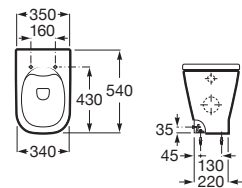

Single floorstanding Roca Rimless® WC. Includes fixing kit. Compatible with Roca installation systems. Dual flush 4.5/3 L.

A347737000

Soft-closing Supralit® WC seat and cover.

A80147200B

Supralit® WC seat and cover.

A80147000B

Slim soft-closing seat and cover for toilet with quick release.

A801472003

Finishes:

00