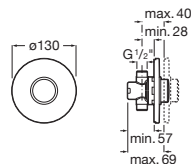

Fluent Eco *

Self-closing built-in one-water shut-off cock for urinal with round wall plate. ECO.

A5A9C24C00

Finishes:

C0

N