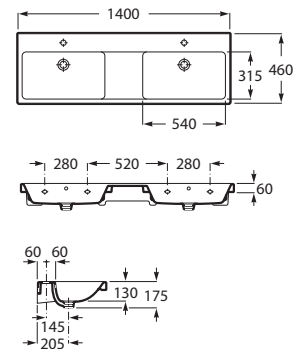

Bathroom Collections / The Gap

Double wall-hung ceramic basin with fixing kit.
Faucet not included.

A3270MU000 1400 mm

Finishes:

00