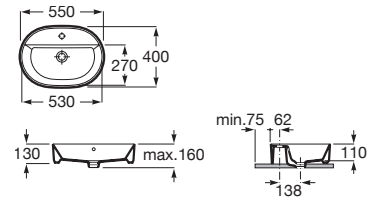

Over countertop ceramic basin. Faucet not included.

A3270Y0000 550 mm

Finishes:

00