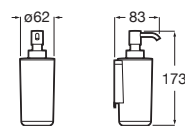

Finishes:

Wall-mounted soap dispenser (installation with screws or adhesive).

A817736..0

Finishes:

Wall-mounted tumbler holder (installation with screws or adhesive).

A817738..0