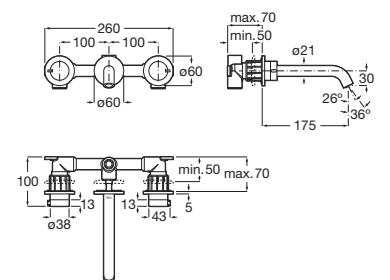

Twin-lever built-in basin mixer - 3 holes-. 180 mm long spout. Waste not included. *

A5A469E..0

To be completed with:

Built-in body for 3-holes built-in basin mixer.

A5E4601C00

Finishes: