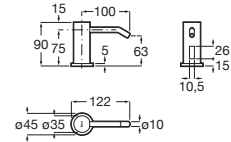

Ona-E*

Electronic one-water basin faucet with flexible supply hoses. S-Size. Powered by four 1.5V LR6 (AA) alkaline batteries.

A5A569EC00

Electronic one-water basin faucet with flexible supply hoses. S-Size. Mains operated (230V). Includes power source.

A5A579EC00

Optional:

Electronic soap or hand sanitizer dispenser with sensor, deck-mounted. Mains operated (100-240V). Includes power source.

A818014C00

Finishes:

Electronic soap or hand sanitizer dispenser with sensor, deck-mounted. Powered by four 1.5V D/LR20 alkaline batteries.

A818020C00

Cala-E*

Electronic basin mixer with flexible supply hoses. M-Size. Powered by four 1.5V LR6 (AA) alkaline batteries.

A5A536EC00

Electronic basin mixer with flexible supply hoses. M-Size. Mains operated (230V).

A5A556EC00

Finishes: