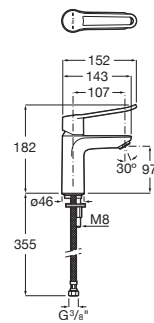

Victoria Pro

Basin mixer with smooth body, elongated handle with groove, and flexible supply hoses. M-Size

A5A3E5GC00

Finishes: