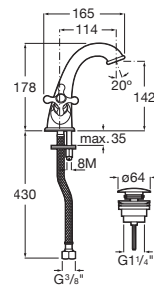

Twin-lever basin mixer with click-clack waste, smooth body and flexible supply hoses. M-Size.

**A5A3A4BC00**

Finishes:

C0

Twin-lever basin mixer with smooth body, swivel spout, click-clack waste and flexible supply hoses. L-Size.