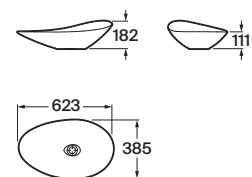

Other Basins / Over Countertop Basins

Ohtake

Over countertop Fineceramic® basin. Faucet not included. Includes fixed open ceramic plug.

A327A15..0 380 mm

Finishes:

Ohtake

Over countertop Fineceramic® basin. Faucet not included.

A327A1N..0 470 mm

N

Finishes:

Ohtake

Over countertop Fineceramic® basin. Faucet not included. Includes fixed open ceramic plug.

A327A13..0 550 mm

Finishes:

Ohtake

Over countertop Fineceramic® basin. Faucet not included.

A327A1P..0 625 mm

N

Finishes: