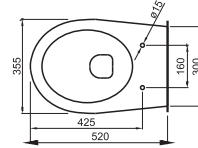

Wall-hung Roca Rimless® WC. Compatible with Roca installation systems.

A346C27000

Soft-closing WC seat and cover.

A80129200P

WC seat and cover.

A80129000P

Finishes:

00

N