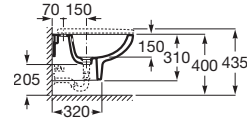

Supralit® bidet lid with stainless steel hinges.

A806E50001

Finishes: