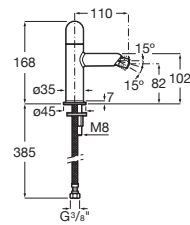

Bidet mixer with smooth body, ball-valve jet regulator and flexible supply hoses. Dome handle.

A5A6X3F.0

Finishes: