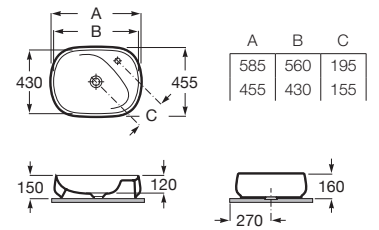

Over countertop Fineceramic® basin. Faucet not included. Includes universal drain and Ø 72 mm ceramic plug.

A3270B8..0 585 mm

A3270B9..0 455 mm

Finishes:

00 62