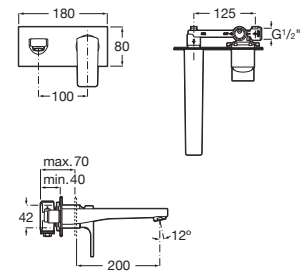

Built-in basin mixer. Waste not included.

A5A3L20C00

To be completed with:

Built-in body for the installation of built-in single-lever basin mixer (please check compatibilities).

A525220603