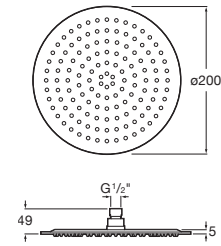

Raindream*

Round adjustable stainless steel shower head for wall or ceiling installation in chrome. Rain function. Wall/ceiling support kit/arm not included.

A5B2A50C00 ø 200 mm

Finishes: