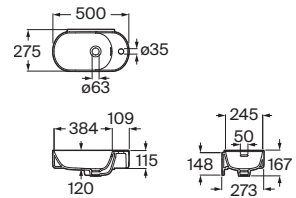

Compact asymmetric wall-hung ceramic basin with fixing kit. Faucet not included. *

A327740..0 550 mm

Finishes:

00 62 08

N