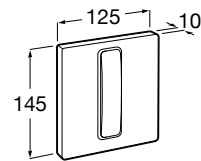

PS Urinal

Flush plate for Duplo S installation systems.

A8903401..