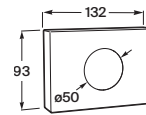

Specific Uses / Accessories for Public Spaces

Public *

Sanitary bag dispenser, 20 units, made in stainless steel.

A817423C00

Polished finish

A817423C20

Satin finish

A817423B00

Matt white

A817423NB0

Matt black

N