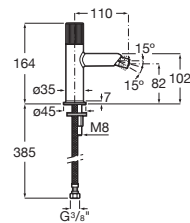

Bidet mixer with smooth body, ball-valve jet regulator and flexible supply hoses. Stripes handle.

A5A6C3F.0

Finishes: