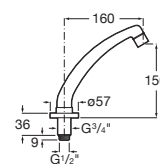

Instant Foot*

Deck-mounted spout.

A505327000