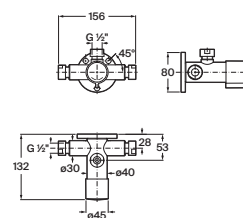

Specific Uses / Avant Self-closing Faucets

Avant-N*

Self-closing wall-mounted shower mixer for exposed installation. To be completed with tube set, flange, and shower head.

A5A2C79C00

Finishes:

C0

N