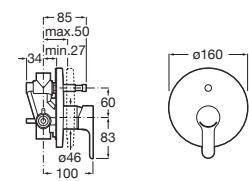

Built-in bath-shower mixer with automatic diverter (2 ways). Includes the built-in subset and the trim plate. Complete set.

A5A0A09..0

Finishes:

C0 NB