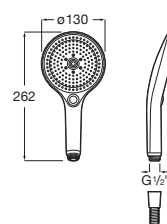

Shower Solutions / Hand-showers

Plenum 130/3

Hand-shower with 3 functions. Includes Microbubbles function.

A5B8114..0

Flow rate 8 L

Finishes: