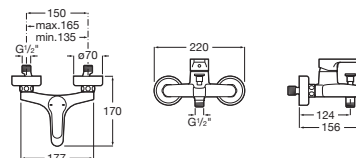

Wall-mounted bath-shower mixer with automatic diverter. *

A5A0D6AC0K

Finishes:

C0