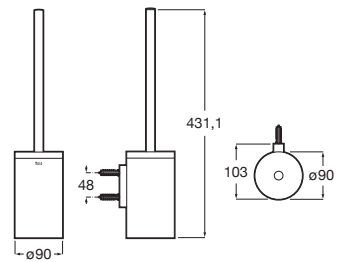

Finishes:

Wall-mounted toilet brush holder.

A817587.0