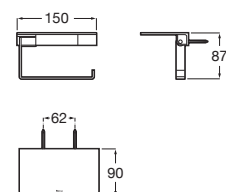

Toilet roll holder with shelf. *

A817612..0

Finishes: