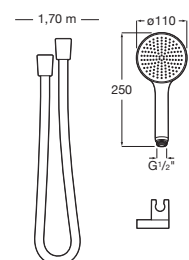

### Sensum 110/1\*

Shower set. Includes 110 mm hand-shower with 1 function, adjustable hand-shower bracket and 1.70 m PVC anti-torsion flexible shower hose.

A5BCD09C00

Flow rate 6 L

Finishes:

**Stella 100/3**