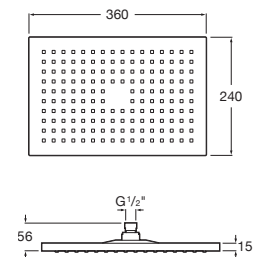

Rainsense*

Square adjustable ABS shower head for wall or ceiling installation in chrome. Wall/ceiling support kit/arm not included.

A5B3050C00 360 x 240 mm

Finishes: