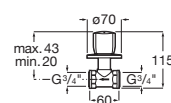

Plumbing / Valves

Square angle valve

Square angle stop valve (ceramic valve).

A5251679.. 1/2" - 3/8"

A5251707.. 1/2" - 1/2"

Finishes:

Built-in valve for welding. 3/4". Blue index. *

A5A168EC00

Built-in valve for welding. 3/4". Red index. *

A5A198EC00

Finishes: