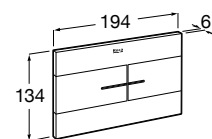

PS2 Dual

Dual flush plate for Roca Duplo S installation systems. No tools required for installation.

A8902243..