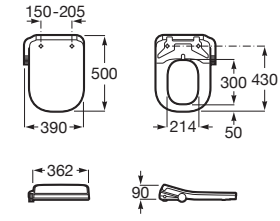

M4 Square Heated Seat *

Heated smart seat with washing and drying function and temperature adjustment. Square shape. Needs conventional water and power supply.

A804054S21

Finishes: