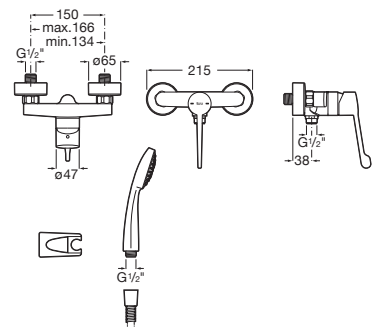

Victoria Pro

Wall-mounted bath-shower mixer with automatic diverter, elongated ergonomic handle, hand shower, 1.70 m flexible hose and swivel wall bracket.

A5A015GC00

Finishes:

C0