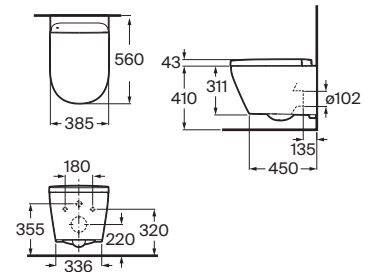

In-Wash® Vorea wall-hung

Wall-hung smart toilet. Includes Roca Rimless® Vortex, seat and cover with washing and drying function. Dual flush 4.5/3L tank, adjustable to 4/2L. Needs power supply. Duplo WC One Smart installation system (A890078020) recommended.

A803500001

Finishes:

00

N