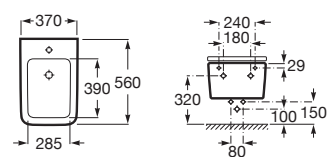

Bathroom Collections / Inspira

Wall-hung bidet. Includes fixing kit. Faucet and bidet lid not included. Compatible with Roca installation systems.

A357535..0 ⁽¹⁾

Soft-closing Supralit® bidet lid.

A806532..B ⁽¹⁾

Finishes:

00 62 65 64