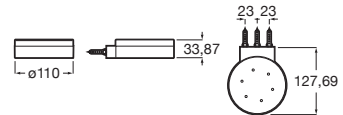

Finishes:

Over countertop soap dish. *

A817597..0

Finishes: