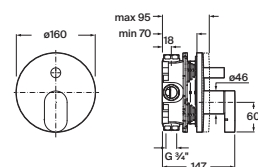

Built-in bath-shower mixer (2 ways) with automatic diverter.

A5A0B7G..0

To be completed with:

Universal RocaBox for built-in installations.

A525869403

Finishes:

N