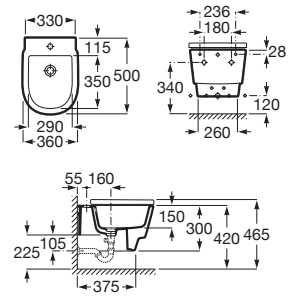

Wall-hung bidet. Includes fixing kit. Faucet and bidet lid not included. Compatible with Roca installation systems. *

A357695..0

Soft-closing bidet lid.

A806F02..2

Finishes:

Back-to-wall bidet. Includes fixing kit. Faucet and bidet lid not included. *

A357697..0