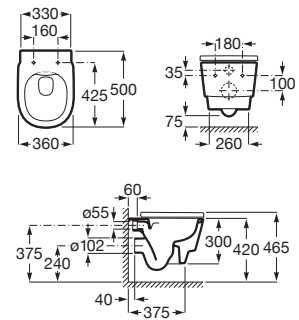

Bathroom Collections / Tura

Wall-hung Roca Rimless® WC with hidden fixations. Includes fixing kit. Compatible with Roca installation systems. Dual flush 4.5/3 L.

A346697.0 ⁽¹⁾

Soft-closing WC seat and cover.

A801F02..2 ⁽¹⁾

Finishes:

☐ 00 ☐ 62