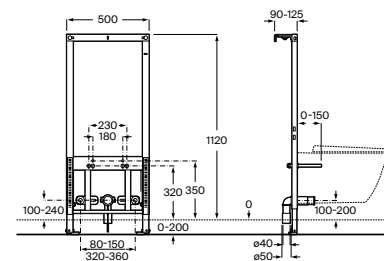

Duplo S Bidet

Built-in structure for wall-hung bidet. Installation minimum depth of 90 mm. Metallic profile capable of withstanding 400 kg. Adjustable height feet from 0-200 mm with braking system. Adjustable hydraulic connection.

A8900F1200