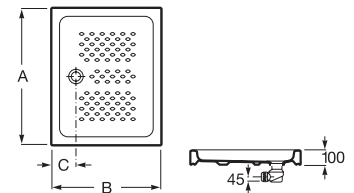

Non-enameled side

A	B	C
1200	800	170
1000	800	170
1200	700	170
1000	700	170
900	720	155

Italia Square

Ceramic square shower tray.

A374771001 900 x 900 x 100 mm

A374772001 800 x 800 x 100 mm

A374773001 700 x 700 x 100 mm

AP0005900R Waste $\varnothing$ 65

Finishes:

00