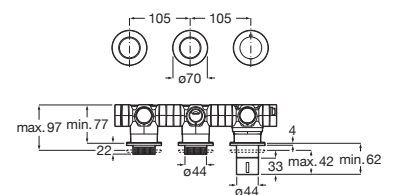

T-Multi Switch (2 ways) *

Built-in thermostatic mixer (2 ways).

A5A704A..0

To be completed with:

Built-in body.

A5E704AC00

Finishes: