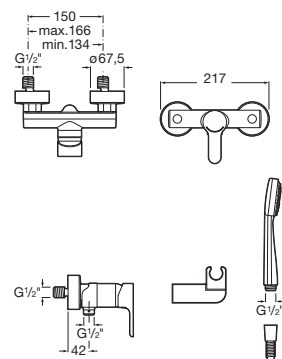

**A5A0109NB4**

Finishes:

**NB**

Wall-mounted shower mixer with Stella 80/1 hand-shower, 1.50 m metal flexible shower hose and swivel wall bracket.

**A5A2009C02**

Finishes:

**C0**