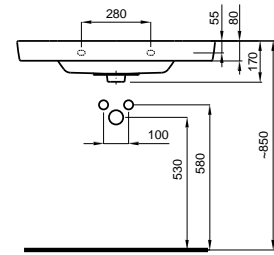

Caserta

Wall-hung ceramic basin with fixing kit. Faucet not included.

A3270J0000 800 mm

Finishes: