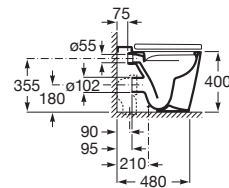

Soft-closing Supralit® WC seat and cover.

A801532..B

Finishes:

Back-to-wall close-coupled Roca Rimless® WC with dual outlet. Includes fixing kit and draining elbow.*

A342536..0