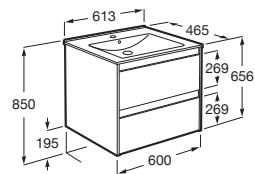

Unik - Base unit with two drawers.
Includes basin in white finish.
Faucet not included.

A851926... 800 mm
(Base A857795... + WB A3272A4000)

A851925.. 600 mm
(Base A857794... + WB A3272A3000)

Finishes:

806 529 532

See columns on p. 246