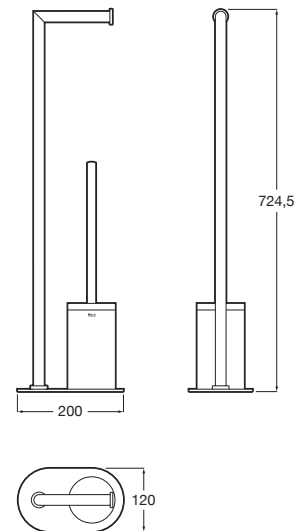

Waste bin.

A815487001 3 litres

Finishes:

01

Waste bin 5 litres.

A817875..0

Finishes:

C0 **NB**

N