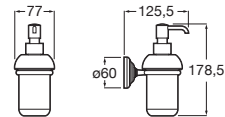

Finishes:

00

Wall-mounted soap dispenser.

A817006001