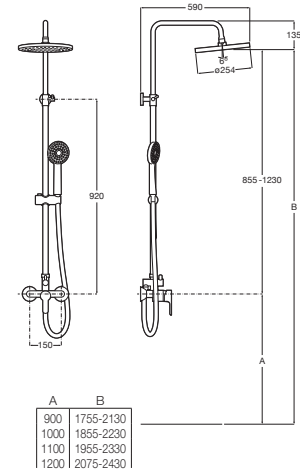

L20

Single-lever shower column with adjustable height from 855 to 1230 mm. Includes ø254 mm shower head, ø100 mm hand-shower with 1 function, 1.50 m metal flexible shower hose and height-adjustable swivel bracket.

A5A9709C00

Finishes:

C0