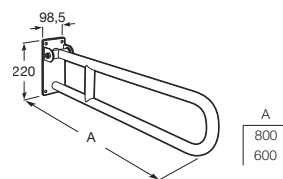

Access Pro*

Folding grab bar for people with reduced mobility.

A816933002 800 mm

A816932002 600 mm

N