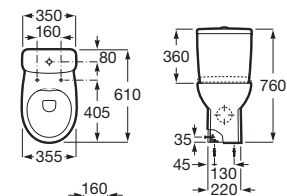

Compact Supralit® WC seat and cover with stainless steel hinges.

A801E60001

Compact slim soft-closing WC seat and cover with stainless steel hinges.

A801E62002

Finishes: