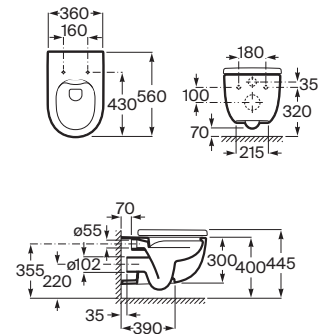

Wall-hung Roca Rimless® WC with hidden fixations. Includes fixing kit. Compatible with Roca installation systems. Dual flush 4.5/3 L.

A34624L000

Soft-closing Supralit® WC seat and cover.

A8012A200B

Supralit® WC seat and cover with stainless steel hinges.

A8012A000B

Slim soft-closing seat and cover for toilet with quick release.

A801D12003

Finishes:

00