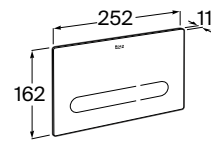

EP-1 Dual Electronic

Electronic glass-finished dual-flush plate for Roca installation systems with automatic or touchless activation and adjustable colour lighting. Autoflush with sensor presence. Suitable for private and semi-public spaces. No tools required for installation.

A890104008