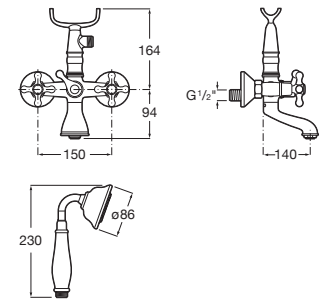

Wall-mounted twin-lever shower mixer with hand-shower, 1.50 m metal flexible hose and hand-shower wall bracket. *

A5A204BC00

Finishes:

C0