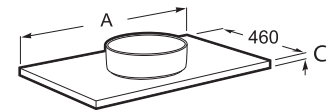

Countertop*

A857781... 791x460x15 mm (Marble)