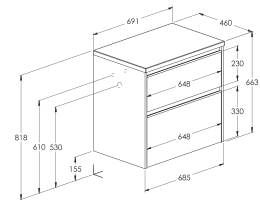

Furniture, Mirrors and Lighting / Gap Pro

Base unit with two drawers.*
To be combined with Gap washbasin or countertop.

A857897... 700 mm