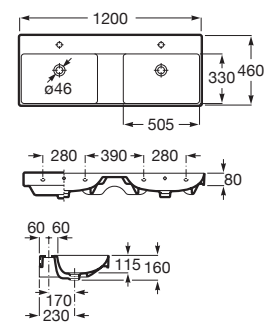

Finishes:

Optional:

Pedestal for ceramic basin.

A337470..0 ⁽²⁾

Optional:

Semi-pedestal for ceramic basin and fixing kit.

A337471..0 ⁽²⁾

Finishes:

Double wall-hung Fineceramic® basin with fixing kit. Faucet not included.

A32768B..0 ⁽²⁾ 1200 mm