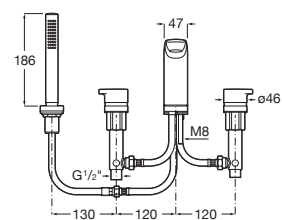

Faucets / Insignia

Deck-mounted twin-lever bath-shower mixer with 197 mm central spout, diverter, hand-shower and 1.70 m built-in flexible shower hose.

A5A093AC00

Finishes:

C0