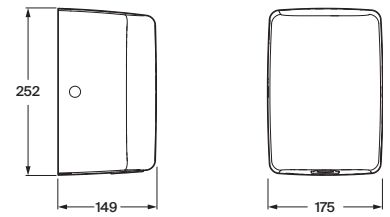

Specific Uses / Accessories for Public Spaces

Public*

Hand dryer with sensor, 1 250 W, made in stainless Steel.

A817420C00
Polished finish

A817420C20
Satin finish

A817420B00
Matt white

A817420NB0
Matt black

N