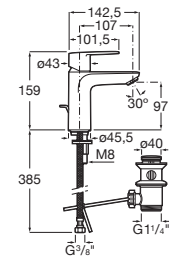

Basin mixer with pop up waste and flexible supply hoses. Cold Start. M-Size.

**A5A334FC00**

Finishes:

C0

Basin mixer with smooth body, click-click waste and flexible supply hoses. Cold Start. M-Size.

**A5A3B4FC00**