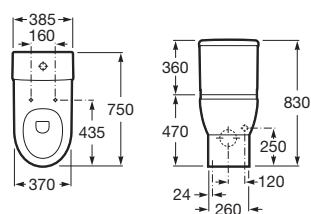

### Meridian

Close-coupled WC with dual outlet for people with reduced mobility. Includes fixing kit.

A34224H000

Dual flush 6/3L cistern with bottom inlet for WC. Includes fixing kit, inlet valve and flush valve.