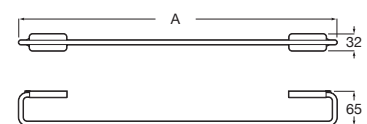

Towel rail (installation with screws or adhesive).

A817726..0 600 mm

A817724..0 400 mm

A817723..0 300 mm

A
600
400
300

Finishes:

Dimensions in mm.

Replace (.) in the product reference with the code of the chosen finish: C0 Chrome, NB Matt Black