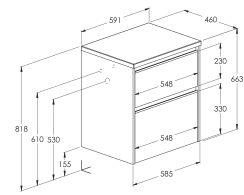

Base unit with two drawers.*
To be combined with Gap washbasin or countertop.

A857896... 600 mm

Finishes:

Compatible products ordered separately:

Set of handles* (2 pieces)

A817005339

Chrome

A817005485

Matt Black