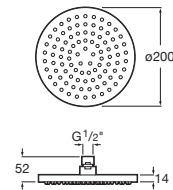

Rainsense

Round adjustable ABS shower head for wall or ceiling installation in chrome. Wall/ceiling support kit/arm not included.

A5B2150C00 ø 200 mm