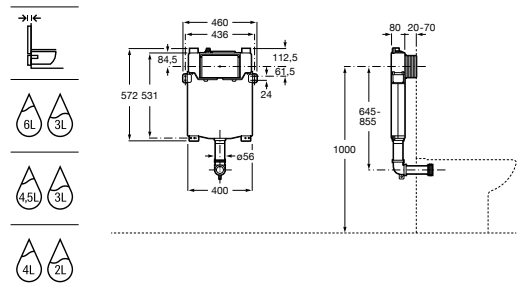

Active Tank Set One

Installation system for floorstanding WC.
With compact cistern and dual flush
mechanism 6/3, 4,5/3 and 4/2 litres and
installation accessories.

Minimum depth: 80 mm

A890060200 (Preset to 6/3L)

A89006020E (Preset to 4,5/3L)