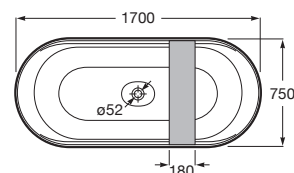

Tura*

Double-ended Stonex® freestanding bath. Includes click-clack waste, trap, integrated overflow and wooden tray.

With LED strip light

A248672000 1700 x 750 mm 325 L

Without LED strip light

A248671000 1700 x 750 mm 325 L

Optional:

Headrest with integrated wood counterweight. Made of easy-drying, sustainably sourced fabric. Grey.

A248674000

Finishes:

00