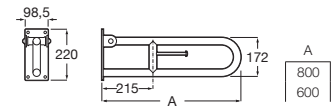

Specific Uses / Accessibility Accessories

Access Pro

Folding grab bar with toilet roll holder for people with reduced mobility.

A816916009 800 mm

A816935009 600 mm