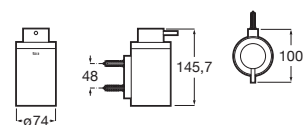

Accessories / Hotels Round

Wall-mounted soap dispenser.

A817596..0