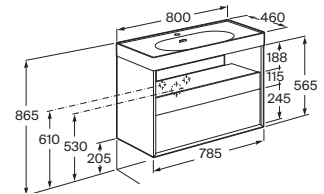

**A858106...** 600 mm

Finishes:

N

Base unit with two drawers and open shelf for basin. Compatible with centered or asymmetric basin. Basin and faucets not included. \*

**A858107...** 800 mm

Finishes:

N

Base unit with two drawers and open shelf for basin. Basin and faucets not included. \*