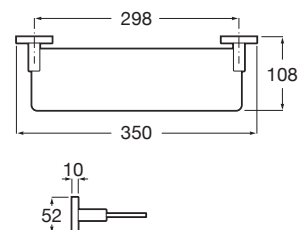

## Accessories / Victoria Square

Wall-mounted tumbler holder (installation with screws or adhesive).

A817894..0

Finishes:

Shelf (installation with screws or adhesive).

A817888..0

Finishes:

Towel rail (installation with screws or adhesive).