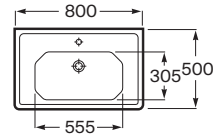

Wall-hung ceramic basin for pedestal with fixing kit. One taphole. Faucet and pedestal not included.

A3270A0000 800 mm

Optional:

Pedestal for ceramic basin.

A3370A0000

Finishes:

00