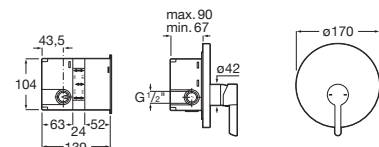

Built-in shower mixer (1 way). Includes built-in body.

A5A2B7AC0K

Finishes:

C0