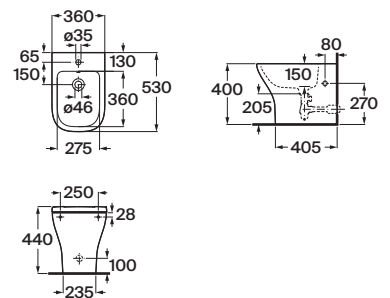

Back-to-wall bidet with side inlet. Includes fixing kit. Faucet and bidet lid not included. *

A357V18000

Soft-closing bidet lid with stainless steel hinges.

A806F72001

Bidet lid with stainless steel hinges.

A806F70001

N