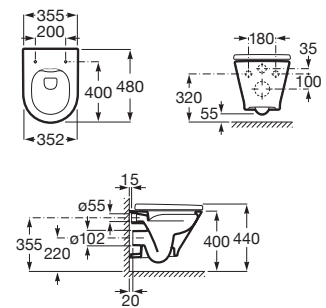

Supralit® WC seat and cover.

**A801D10001**

Slim soft-closing seat and cover for toilet with quick release.

**A801D12003**

Finishes:

00

Single floorstanding Roca Rimless® WC with dual outlet. Includes fixing kit. Compatible with Roca installation systems. Dual flush 4.5/3 L.