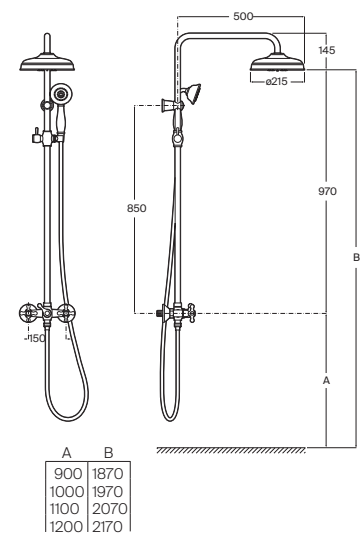

Built-in $\frac{1}{2}$ " valve. *

A5A154BC00

Finishes:

C0