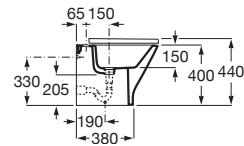

Soft-closing Supralit® bidet lid.

A806D12001

Supralit® bidet lid.

A806D10001

Finishes:

00