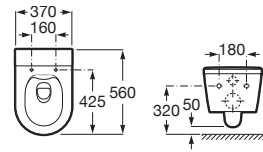

Wall-hung Roca Rimless® WC. Includes fixing kit. Compatible with Roca installation systems. Dual flush 4.5/3 L.

A346527..0

Soft-closing Supralit® WC seat and cover.

A801522..B

Finishes:

Compact wall-hung Roca Rimless® WC. Includes fixing kit. Compatible with Roca installation systems. Dual flush 4.5/3 L.

A346528..0