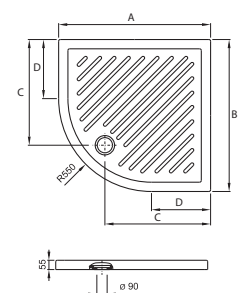

Roma Angular

Ceramic angular shower tray.

A374124000 900 x 900 x 55 mm

A374128000 800 x 800 x 55 mm

A506404400 Waste $\varnothing$ 65

Finishes:

00

A	B	C	D
900	900	625	350
800	800	525	250