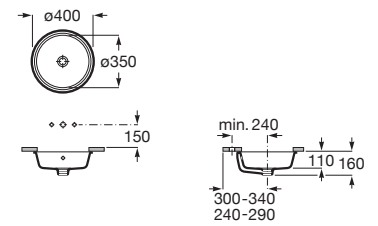

Under countertop ceramic basin. Faucet not included.

A3270YB000 350 mm

Finishes:

00