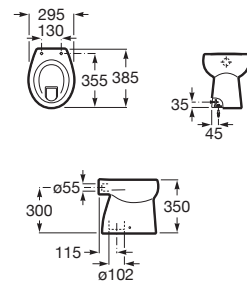

Children's WC seat.

A801PB6004

Finishes:

00