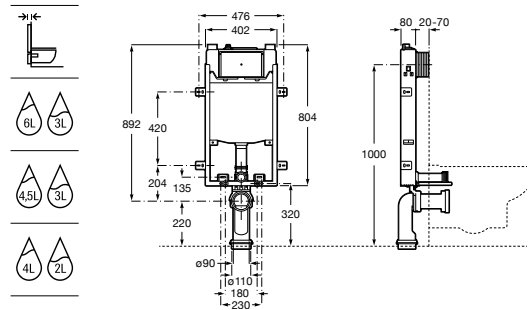

Active WC Set One

Installation system for wall-hung WC
With compact cistern and dual flush
mechanism 6/3, 4,5/3 and 4/2 litres and
installation accessories.

Minimum depth with horizontal outlet: 80 mm

Minimum depth with vertical outlet: 90/110
mm (DN90/DN100)

Conversion bend $\varnothing 90$ or 110 mm

A890060120 (Preset to 6/3L)

A89006012E (Preset to 4,5/3L)