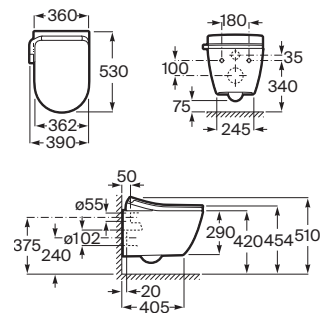

In-Wash® Ona wall-hung *

Wall-hung smart toilet. Includes Roca Rimless®, seat and cover with washing and drying function. Dual flush 4.5/3 L. Needs power supply. Duplo WC One Smart installation system (A890078020) recommended.

A803150S01

Finishes:

00