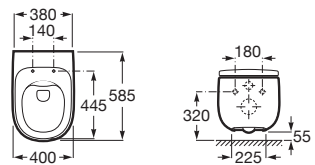

Wall-hung Roca Rimless® WC with visible fixations. Includes fixing kit. Compatible with Roca installation systems. Dual flush 4.5/3 L.

A34647F000

Soft-closing Supralit® WC seat and cover.

A80147200B

Supralit® WC seat and cover.

A80147000B

Slim soft-closing seat and cover for toilet with quick release.

A801472003

Finishes:

00