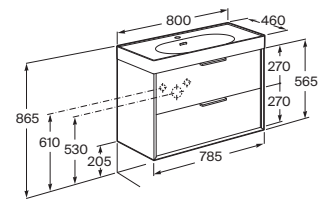

Base unit with two drawers for basin. Compatible with centered or asymmetric basin. Basin and faucets not included. *

A858102509 800 mm

Finishes:

509

N