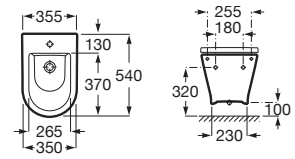

Wall-hung bidet with hidden fixations. Faucet and bidet lid not included. Compatible with Roca installation systems.

A3570N6000

Soft-closing Supralit® bidet lid.

A806D12001

Supralit® bidet lid.

A806D10001

Finishes:

00

Back-to-wall bidet with hidden fixations. Faucet and bidet lid not included.

A3570N7000