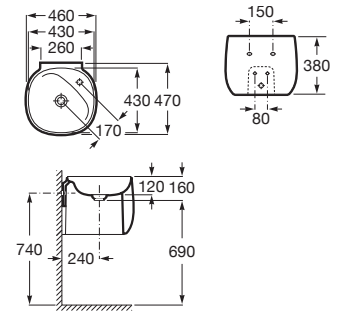

Bathroom Collections / Beyond

Wall-hung Fineceramic® basin with integrated semipedestal. Faucet not included. Includes universal drain and Ø 72 mm ceramic plug.

A3270B1..0 460 mm

Finishes:

00 62