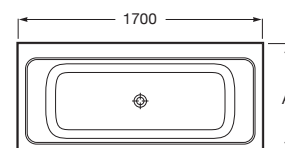

Ona drop-in*

Rectangular Stonex® drop-in bath. Double-ended bath. Includes click-clack waste, trap and integrated overflow.

A248630000 1700 x 750 mm 277 L

A248631000 1700 x 700 mm 277 L

Finishes: