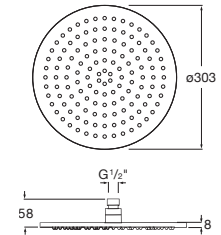

Raindream

Round adjustable brass shower head for wall or ceiling installation in chrome. Rain function. Wall/ceiling support kit/arm not included. Everlux finishes.

A5B3950..0 ø 303 mm

Finishes: