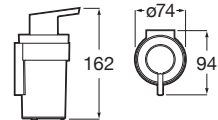

Finishes:

Wall-mounted soap dispenser (installation with screws or adhesive).

A817892..0