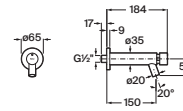

Avant-N*

Self-closing wall-mounted basin faucet with long spout.

A5A7B79C00

Finishes:

C0

N