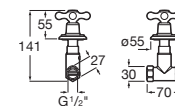

Built-in $\frac{1}{2}$ " valve. *

A5A154BC00

Finishes:

C0