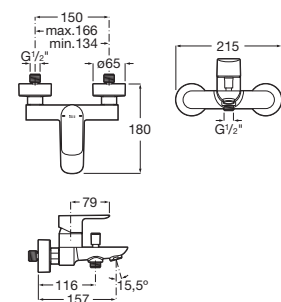

Wall-mounted bath-shower mixer with automatic diverter.

A5A026E..0

Finishes: