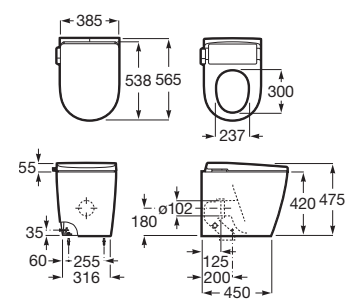

Avant-E*

Back-to-wall floorstanding WC with integrated In-Tank® cistern and dual flush 4.5/3 L. Includes Roca Rimless® Vortex, soft-closing seat and cover. Supraglaze® glazing. External water inlet. Needs power supply.

A80336MS01

Finishes:

SO

N