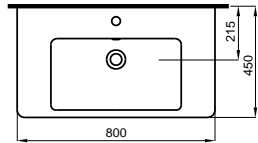

Caserta

Wall-hung ceramic basin with fixing kit. Faucet not included.

A3270J0000 800 mm

Finishes: