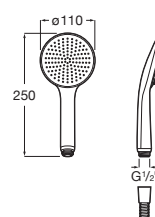

Sensum 110/1

Hand-shower with 1 function.

A5BCB09C00

Flow rate 6 L

Finishes: