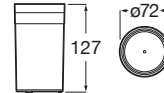

Finishes:

C0 NB

Over countertop tumbler.

A817895..0