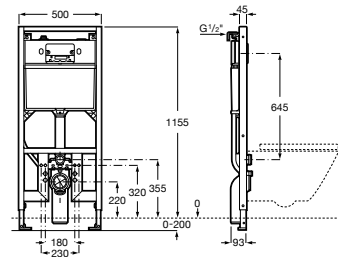

Installation Systems / Duplo S

Duplo S

Built-in structure with compact dual flush cistern for wall-hung WC and installation accessories, minimum depth of 90 mm. $\varnothing 90$ / $\varnothing 110$ elbow. Flushing mechanism with cable technology. Installation with uprights and/or in front of sturdy wall.

A8900A0020