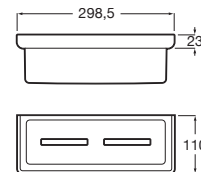

Finishes:

Container. *

A817028001 Chrome

A817028..0 Others