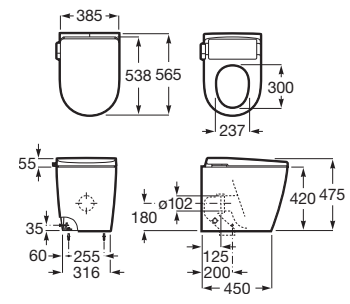

Avant-E*

Back-to-wall floorstanding WC with integrated In-Tank® cistern and dual flush 4.5/3 L. Includes Roca Rimless® Vortex, soft-closing seat and cover. Supraglaze® glazing. Internal water inlet. Needs power supply.

A80336MS00

Finishes:

SO

N