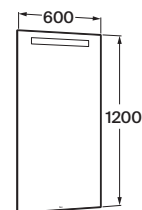

Furniture, Mirrors and Lighting / Mirrors and Magnifying Mirrors

Mirai

Rectangular mirror with perimeter lighting and adjustable temperature, capacitive sensor and demister device.

A812452485 600 mm

A812453485 800 mm

A812454485 1000 mm

N

LED

Mirai

Round mirror with perimeter lighting and adjustable temperature, capacitive sensor and demister device.

A812458485 800 mm

A812459485 1000 mm

N

LED

Mirai

Rectangular mirror with top lighting and adjustable temperature, capacitive sensor and demister device.

A812455485 600 mm

A812456485 800 mm

A812457485 1000 mm

N

LED

Eidos-N

Rectangular mirror with top lighting. Colour temperature: 4000K.

A812472000 600 x 1200 mm

N

LED