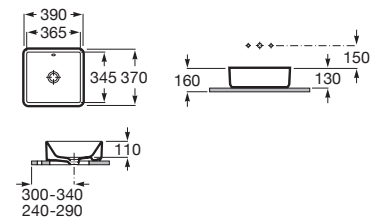

Over countertop ceramic basin. Faucet not included.

A3270ML000 390 mm

Finishes:

00