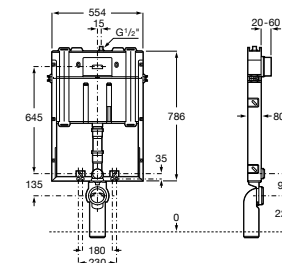

Duplo S Basic WC Compact

Built-in structure with compact dual-flush cistern for wall-hung WC, minimum depth of 90 mm. Elbow Ø90/Ø110. Axial distance of 180 and 230 mm. Upper and side hydraulic connection. Flushing mechanism with Dual Cable Technology.

A8900A0120