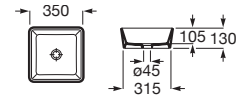

Finishes:

00 62 08

Over countertop ceramic basin. Faucet not included.

A327B12..0 ⁽²⁾ 350 mm