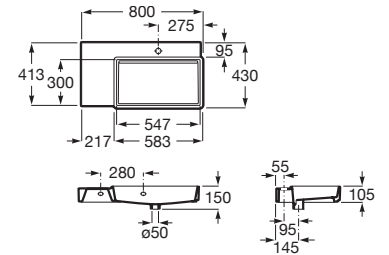

**A327692..0** 550 mm

Finishes:

00 62

Wall-hung asymmetric ceramic basin and fixing kit. Faucet not included. \*

**A327696..0** 800 mm Right-hand basin

**A327697..0** 800 mm Left-hand basin

Finishes:

00 62