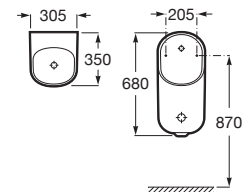

Compatible with Fluent fluxors, they are ordered separately. *

A5A9B24C00

A5A9D24C00