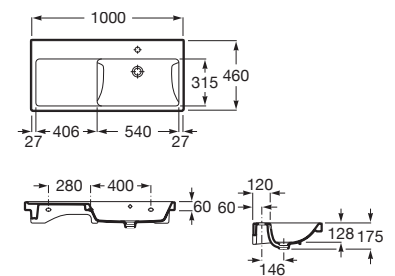

Finishes:

Asymmetric wall-hung ceramic basin with fixing kit. Faucet not included.

A3270ME000 1000 mm Right-hand basin

A3270MB000 1000 mm Left-hand basin

Optional:

Pedestal for ceramic basin.

A337470..0

Semi-pedestal for ceramic basin and fixing kit.

A337471..0