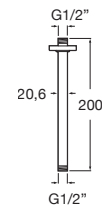

Ceiling arm

Ceiling arm for shower head.

A5B0550..0 200 mm

Finishes: