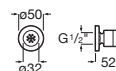

Puzzle*

Round swivel jet.

A5B174A..0 ø 50 mm