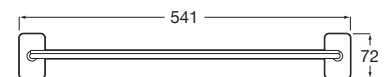

Towel rack.

A817729..0 500 mm

Finishes:

C0 **NB**