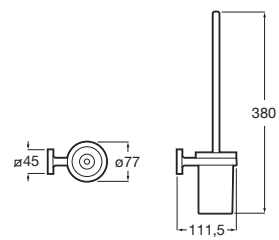

Wall-mounted toilet brush holder.

A816829001

Finishes:

01