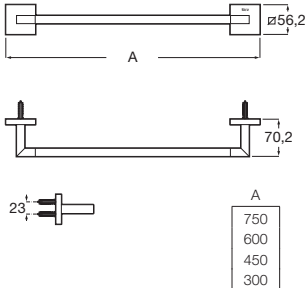

Finishes:

Towel rail. \*

A817604..0 750 mm

A817605..0 600 mm

A817606..0 450 mm

A817607..0 300 mm

Finishes: