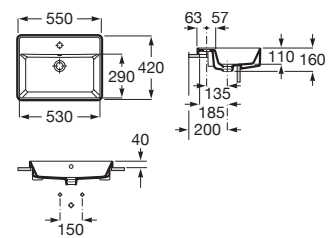

Ceramic semi-recessed basin. Faucet not included.

A3270YG000 550 mm

Finishes:

00