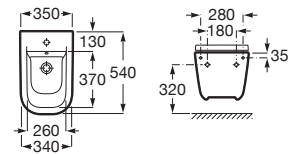

Wall-hung bidet with hidden fixations. Faucet and bidet lid not included. Compatible with Roca installation systems.

A357476000

Soft-closing Supralit® bidet lid.

A80673200B

Supralit® bidet lid. *

A80673000B