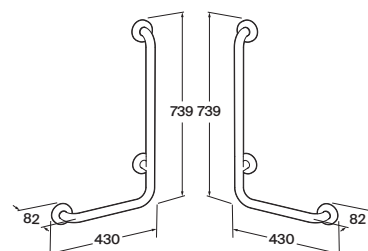

Access Pro*

L-shaped angled grab bar for people with reduced mobility, right-hand installation. Includes fixing kit.

A816906C00

Left side

N