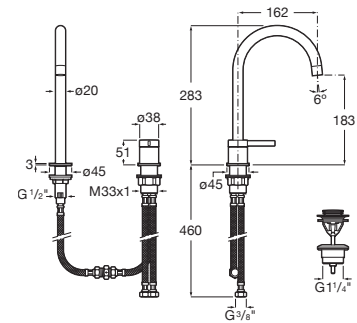

Basin mixer with deck-mounted handle, smooth body, click-clack waste and flexible supply hoses. 323 mm high spout. XL-Size.

A5A399E..0

Finishes: