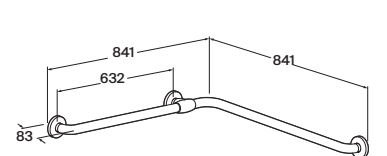

Access Pro*

L-shaped grab bar, 3-point anchorage to 2 walls, made of steel. Stainless steel, satin finish.

A816937C20

N