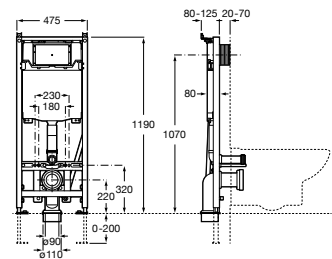

Duplo WC One Smart

Built-in structure with compact dual flush cistern, flexible inlet pipe for smart toilets, corrugated pipe and installation accessories, minimum depth of 107 mm, height 1,190 mm and $\varnothing 90 / \varnothing 110$ elbow. Axial distance of 180 and 230 mm. Recommended for the installation of In-Wash® Inspira / Ona wall-hung WC. Metallic profile capable of withstanding 400 kg. Adjustable feet from 0-200 mm with braking system. Upper hydraulic connections. To be completed with a compatible Roca flush plate (not included).

A890078020