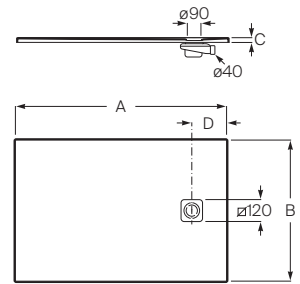

Terran-N*

Stonex® superslim rectangular shower tray. Anti-slip surface with gravel texture. Includes twist grid in the same finish. The drain is ordered separately.

- APA017D057800..0 2000 x 1400 x 34 mm
- APA0164057800..0 1600 x 1400 x 32 mm
- APA017D03E800..0 2000 x 1000 x 34 mm
- APA017083E800..0 1800 x 1000 x 33 mm
- APA016403E800..0 1600 x 1000 x 32 mm
- APA015783E800..0 1400 x 1000 x 31 mm
- APA014B03E800..0 1200 x 1000 x 29 mm
- APA0170838400..0 1800 x 900 x 33 mm
- APA0164038400..0 1600 x 900 x 32 mm
- APA0157838400..0 ⁽¹⁾ 1400 x 900 x 30 mm
- APA014B038400..0 ⁽¹⁾ 1200 x 900 x 29 mm
- APA013E838400..0 1000 x 900 x 26 mm
- APA017D032000..0 2000 x 800 x 34 mm
- APA0170832000..0 1800 x 800 x 33 mm
- APA016A432000..0 1700 x 800 x 33 mm
- APA0164032000..0 1600 x 800 x 32 mm
- APA015DC32000..0 1500 x 800 x 32 mm
- APA0157832000..0 ⁽²⁾ 1400 x 800 x 31 mm
- APA014B032000..0 ⁽³⁾ 1200 x 800 x 29 mm
- APA013E832000..0 ⁽⁴⁾ 1000 x 800 x 26 mm

A	B	C	D
2000	1400	34	300
1600	1400	32	250
2000	1000	34	300
1800	1000	33	250
1600	1000	32	250
1400	1000	31	250
1200	1000	29	200
1800	900	33	250
1600	900	32	250
1400	900	30	250
1200	900	29	200
1000	900	26	200
2000	800	34	300
1800	800	33	250
1700	800	33	250
1600	800	32	250
1500	800	32	250
1400	800	31	250
1200	800	29	200
1000	800	26	200
1800	750	33	250
1600	750	32	250
1400	750	31	250
1200	750	29	200
1000	750	26	200
1800	700	33	250
1700	700	33	250
1600	700	32	250
1500	700	32	250
1400	700	31	250
1200	700	29	200
1000	700	26	200

- APA017082EE00..0 1800 x 750 x 33 mm
- APA016402EE00..0 1600 x 750 x 32 mm
- APA015782EE00..0 1400 x 750 x 31 mm
- APA014B02EE00..0 1200 x 750 x 29 mm
- APA013E82EE00..0 1000 x 750 x 26 mm
- APA017082BC00..0 1800 x 700 x 33 mm
- APA016A42BC00..0 1700 x 700 x 33 mm
- APA016402BC00..0 1600 x 700 x 32 mm
- APA015DC2BC00..0 1500 x 700 x 32 mm
- APA015782BC00..0 1400 x 700 x 31 mm
- APA014B02BC00..0 1200 x 700 x 29 mm
- APA013E82BC00..0 1000 x 700 x 26 mm

High-flow drain of 80 mm height.

A27L018000

High-flow drain of 60 mm height

A27L026000

Finishes: