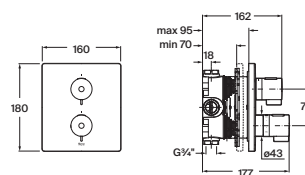

Shower Solutions / Thermostatic

T-500 Square *

Built-in thermostatic shower mixer (1 way). To be completed with RocaBox A525869403.

A5A2R18..0

N

To be completed with:

Universal RocaBox for built-in installations.

A525869403

Finishes:

Shower Solutions / Hydromassage Columns

Essential 2.0

Stainless steel thermostatic hydromassage column. Integrated jets. Includes hand-shower, hand-shower bracket and Neo-Flex 1.75 m satin flexible shower hose.

A5A9A8BC00

Optional:

Optional installation kit for mounting the column in a corner. *

A525994103