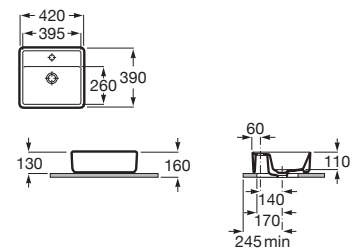

Over countertop ceramic basin. Faucet not included.

A3270MM000 420 mm

Finishes:

00