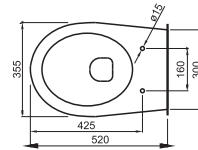

Wall-hung WC. Compatible with Roca installation systems.

A346196000

Soft-closing WC seat and cover.

A80129200P

WC seat and cover.

A80129000P

Finishes:

00