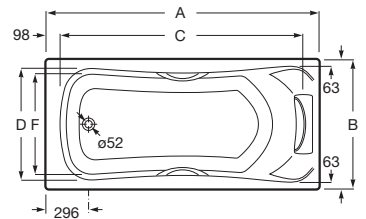

Baths / Acrylic

BeCool*

Rectangular acrylic bath with Total hydromassage, digital panel and waste kit. Includes headrest and grips.

A248046001 1900 x 900 mm 300 L

A248048001 1800 x 800 mm 240 L

A248050001 1700 x 800 mm 225 L

A	B	C	D	E	F
1900	900	1695	774	1435	695
1800	800	1595	674	1335	590
1700	800	1495	674	1235	590

G	H	I	Litr
85	730	810	300
80	640	810	240
80	640	700	255

Rectangular acrylic bath with waste kit. Includes headrest and grips.

A248014001 1900 x 900 mm 300 L

A248015001 1800 x 800 mm 240 L

A248016001 1700 x 800 mm 225 L

Finishes:

00

Vythos double-ended*

Rectangular acrylic bath with Total hydromassage, control panel and waste kit.

A248607001 1800 x 900 mm 290 L

A248606001 1700 x 800 mm 210 L