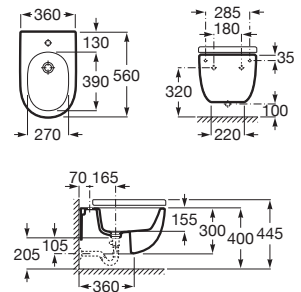

Wall-hung bidet with hidden fixations. Faucet and bidet lid not included. Compatible with Roca installation systems.

A357248000

Soft-closing Supralit® bidet lid.

A8062A200B

Supralit® bidet lid with stainless steel hinges.

A8062A000B *

Finishes:

00