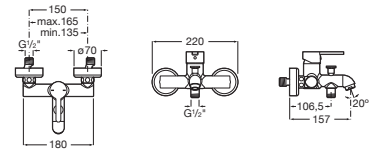

Faucets / Carelia

Wall-mounted bath-shower mixer with automatic diverter. *

A5A028AC0K

Finishes:

C0