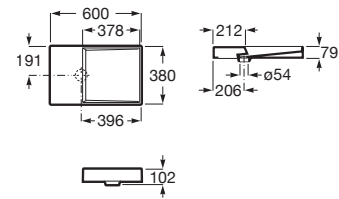

Other Basins / Over Countertop Basins

Horizon Dash

Over countertop Fineceramic® basin. Faucet not included.

A327279..B 600 mm

Finishes: