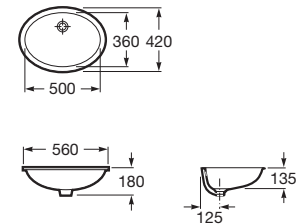

Berna

Under countertop ceramic basin with fixing kit. Faucet not included.

A327871001 560 mm

Finishes:

00