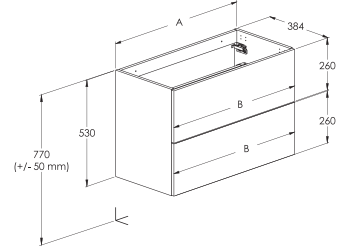

Side unit with two drawers.*⁽¹⁾
To be completed with countertop and space saving siphon.

A857972806 800 mm

A857971806 600 mm

Finishes:

A	B
800	798
600	598

Handle 1 piece. *
Ordered separately

A817030... 400 mm (for base 600 mm)

A817031... 600 mm (for base 800 mm)

Finishes: