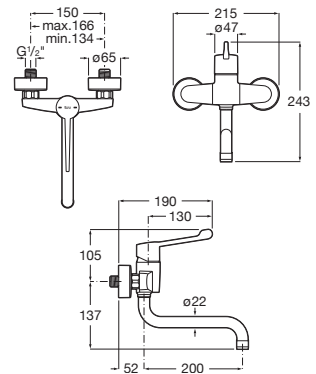

Specific Uses / Accessibility Basin Faucets

Victoria Pro

Wall-mounted basin mixer with swivel spout and elongated ergonomic handle.

A5A765GC00

Finishes:

C0