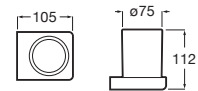

Accessories / Tempo

Wall-mounted tumbler holder.

A817021001 Chrome

A817021..0 Others