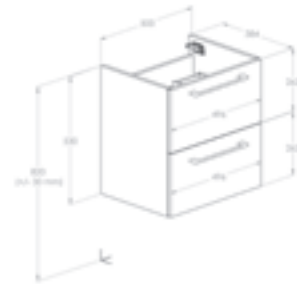

Unik - Base unit with two drawers.
Includes basin in white finish with 1 taphole.
Faucet not included.

A852474... 800 mm
(Base A857953... + WB A3272A2000)

A852473... 600 mm
(Base A857952... + WB A3272A1000)

A852472... 500 mm
(Base A857951... + WB A3272A0000)

Finishes:

806 808 532

See columns on p. 246