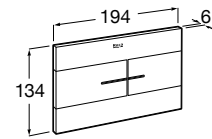

PS2 Dual

Dual flush plate for Roca Duplo S installation systems. No tools required for installation.

A8902243..