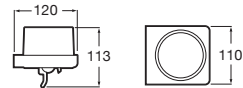

Robe hook.

A817020001 Chrome

A817020..0 Others

Finishes:

Wall-mounted soap dish. *

A817023001 Chrome

A817023..0 Others

Finishes:

Over countertop soap dish. *

A817024001 Chrome

A817024..0 Others

Finishes:

Wall-mounted soap dispenser.

A817037001 Chrome

A817037..0 Others

Finishes:

Over countertop soap dispenser.

A817026001 Chrome

A817026..0 Others

Finishes: