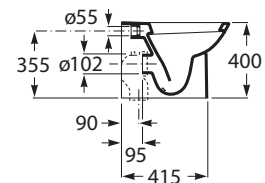

Bathroom Collections / Debbia

Back-to-wall close-coupled WC with dual outlet. Includes fixing kit.

A34299B00U

Dual flush 4.5/3L cistern with side inlet for WC. Includes fixing kit, inlet valve and flush valve.

A341992000

Dual flush 4.5/3L cistern with bottom inlet for WC. Includes fixing kit, inlet valve and flush valve.

A341993000

Soft-closing Supralit® WC seat and cover with metal hinges.

A8019D200B

Soft-closing WC seat and cover with metal hinges.

A8019D2004

Back-to-wall single floorstanding WC with dual outlet. Compatible with Roca installation systems.

A347996000

Soft-closing Supralit® WC seat and cover with metal hinges.

A8019D200B

Soft-closing WC seat and cover with metal hinges.

A8019D2004

WC seat and cover with metal hinges.

A8019D0004

WC seat and cover with metal hinges.

A8019D0004

Slim soft-closing seat and cover for toilet.

A8019D2005

Finishes:

00

Slim soft-closing seat and cover for toilet.

A8019D2005

Finishes:

00