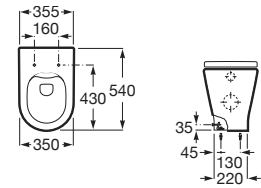

Single floorstanding Roca Rimless® WC with dual outlet. Includes fixing kit. Compatible with Roca installation systems. Dual flush 4.5/3 L.

A3470N7000

Soft-closing Supralit® WC seat and cover.

A801D12001

Supralit® WC seat and cover.

A801D10001

Back-to-wall close-coupled Comfort height Roca Rimless® WC with dual outlet. Includes fixing kit and draining elbow.

A3420NJ000

Dual flush 4.5/3L cistern with bottom inlet for WC. Includes fixing kit, inlet valve and flush valve.

A3410N0000

Dual flush 4.5/3L cistern with side inlet for WC. Includes fixing kit, inlet valve and flush valve.

A3410N1000

Compact soft-closing Supralit® WC seat and cover.

A801D22001

Compact Supralit® WC seat and cover.

A801D20001

Slim soft-closing seat and cover for toilet with quick release.

A801D12003

Finishes: