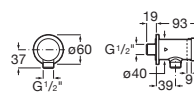

Fluent Eco *

Self-closing wall-mounted one-water angle shut-off cock for urinal. ECO.

A5A9D24C00

External urinal pipe.

A5A9317C00

Finishes:

C0

N