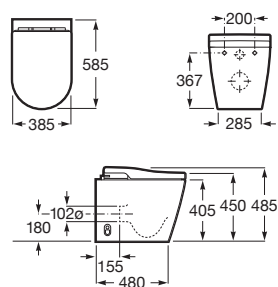

In-Wash® Inspira with In-Tank® back to wall single floorstanding*

Back to wall single floorstanding smart toilet with integrated dual flush 4.5/3 litre tank and dual outlet. Includes Roca Rimless® Vortex, seat and cover with washing and drying function. Supraglaze® glazing. Needs power supply.

A803095001

Finishes:

00