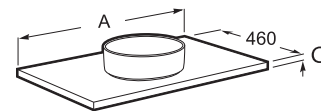

A	C
591	15
591	28

See columns on page 246