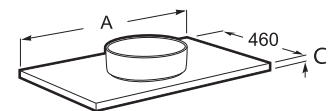

Countertop*

A857782... 991x460x15 mm (Marble)