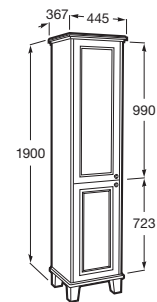

Reversible column unit with legs, door with glass panel, and height-adjustable glass shelves. Features LED interior lighting and soft closing. *

A858089... 1900 mm

Finishes:

509 523

N