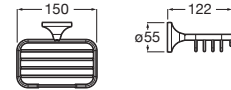

Grilled container.

A816815001 150 mm

Finishes:

01