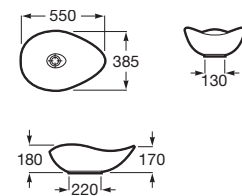

Ohtake

Over countertop Fineceramic® basin. Faucet not included. Includes fixed open ceramic plug.

A327A13..0 550 mm