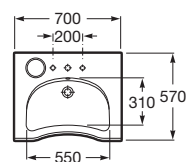

Specific Uses / Accessibility

Meridian

Wall-hung ceramic basin with fixing kit. Faucet not included.*

A32724H000 700 mm

Drain unit with external overflow and built-in waste pipe.

A506403207