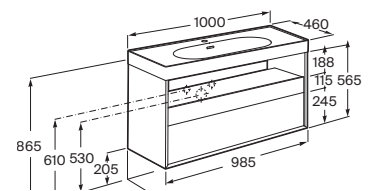

Base unit with two drawers and open shelf for basin. Basin and faucets not included. *

A858108... 1000 mm

Finishes:

N