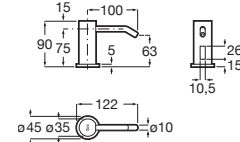

Ona-E*

Electronic soap or hand sanitizer dispenser with sensor, deck-mounted. Powered by four 1.5V D/LR20 alkaline batteries.

A818020C00

Chrome

Electronic soap or hand sanitizer dispenser with sensor, deck-mounted. Mains operated (100-240V). Includes power source.

A818014C00

Chrome