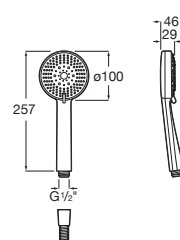

Stella 100/3

Hand-shower with 3 functions.

A5B8113..0

Flow rate 8 L

Finishes: