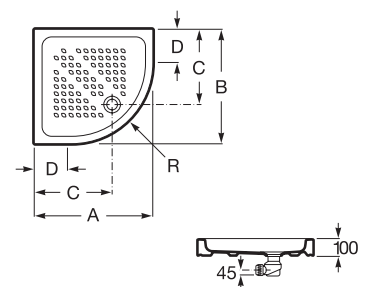

Shower Trays / Ceramics

Italia Angular

Ceramic angular shower tray.

- **A374774001**   900 x 900 x 100 mm
- **A374775001**   800 x 800 x 100 mm
- **AP0005900R**   Waste $\varnothing$ 65

Finishes:

Non-enameled side