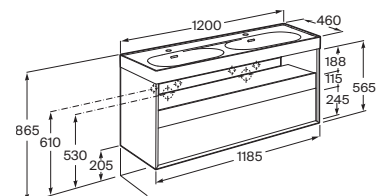

Base unit with two drawers and open shelf for double basin. Basin and faucets not included. *

A858109... 1200 mm

Finishes:

N