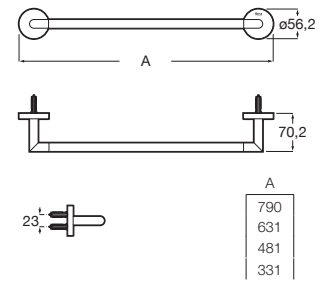

Towel rail.

A817574..0 600 mm

A817575..0 * 450 mm

A817576..0 * 300 mm

Finishes: