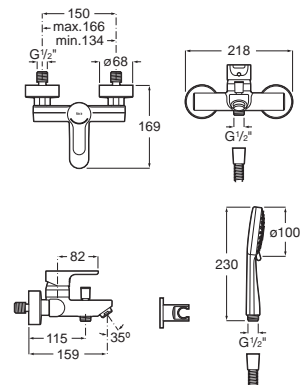

**A5A0109NB4**

Finishes:

**NB**

Wall-mounted shower mixer with Stella 80/1 hand-shower, 1.50 m metal flexible shower hose and swivel wall bracket.

**A5A2009C02**

Finishes:

**C0**