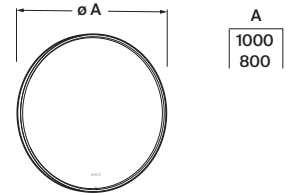

### Mirai

Round mirror with perimeter lighting and adjustable temperature, capacitive sensor and demister device.

A812458485 800 mm

A812459485 1000 mm

N

LED