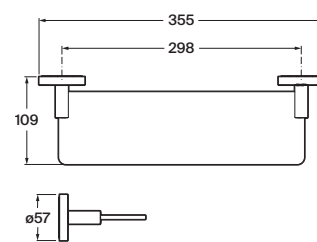

## Accessories / Victoria Round

Shelf (installation with screws or adhesive).

A817746..0

Finishes:

C0 NB

N

Towel rail (installation with screws or adhesive).

A817743..0 600 mm