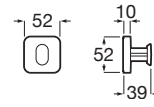

Robe hook (installation with screws or adhesive).

A817880..0