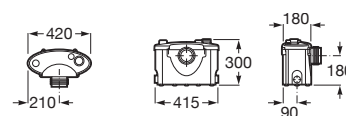

Specific Uses / Waste Macerator and High WC Cisterns

D-Trit*

Waste macerator equipped with stainless steel drum filter and rotating blades. High performance and low noise level. Compatible with 22, 28, 32 and 40-mm discharge pipes. Suitable for disposing of wastewater with organic waste and toilet paper. Do not use it with any other waste.

The ideal solution for wastewater disposal from any location. It features three inlets to collect wastewater from toilet, bidet, washbasin or shower tray. It macerates and pumps it up to 6 metres high to the nearest downward-flowing sewer. Compact in design, it is a waste macerator compatible with most standard close-coupled toilets with a horizontal outlet (please check compatibilities). D-Trit, which complies with applicable electrical safety regulations, is powered by a conventional mains socket.