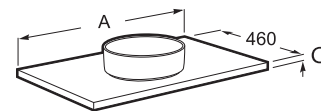

Countertop*

A857781... 791x460x15 mm (Marble)

Finishes:

A857781464 791x460x28 mm (MDF)

Finishes:

Set of Countertop mounting slats*
Ordered separately

A817012000

A	C
791	15
791	28