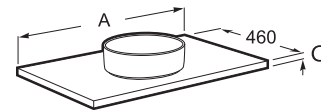

Countertop*

A857781... 791x460x15 mm (Marble)

Finishes:

A857781464 791x460x28 mm (MDF)

A	C
791	15
791	28

Finishes:

Set of Countertop mounting slats*
Ordered separately

A817012000