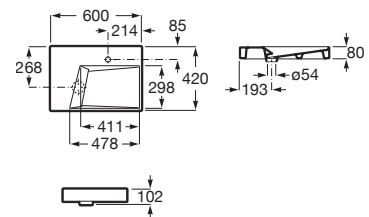

### Horizon Geometric

Over countertop ceramic basin. Glazed on four sides. Faucet not included.

A327276..B 600 mm

Finishes: