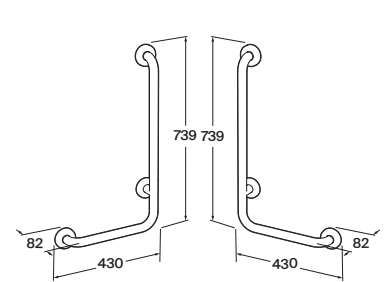

### Access Pro\*

L-shaped angled grab bar for people with reduced mobility, right-hand installation. Includes fixing kit.

**A816906NB0**

Left side

**A816907NB0**

Right side

N