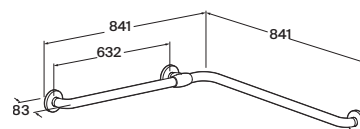

Specific Uses / Accessibility Accessories

Access Pro*

L-shaped grab bar, 3-point anchorage to 2 walls, made of steel.

A816937P30

N