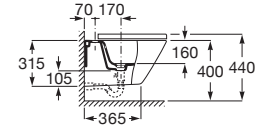

Wall-hung bidet with hidden fixations. Faucet and bidet lid not included. Compatible with Roca installation systems.

A357476000

Soft-closing Supralit® bidet lid.

A80673200B

Supralit® bidet lid. *

A80673000B