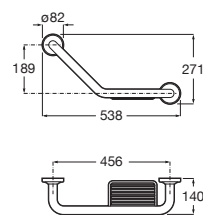

Access Pro

135° angled grab bar with soap dish for people with reduced mobility. Includes fixing kit.

A816936001