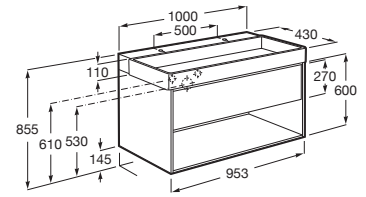

Bathroom Collections / Tura

Unik - Base unit with two drawers and basin with two tapholes. Faucets not included. *

A852036... 1000 mm
(Base A857889... + WB A327699000)

Finishes:

558 559 560 565

Unik - Base unit with one drawer, bottom shelf and basin with two tapholes. Faucets not included. *

A852038... 1000 mm
(Base A857890... + WB A327699000)

Finishes:

558 559 560 565

Large felt box with recycled cork lid. *

A818024N10 480 x 335 mm

Small felt box with recycled cork lid. *

A818025N10 165 x 335 mm

Top unit with one door. *

A857637... 750 mm

Finishes:

558 559 560 565