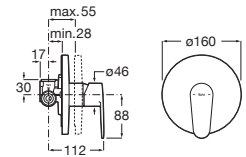

Built-in shower mixer (1 way). Includes built-in body.

A5A224F.0

Finishes:

C0 **NB**