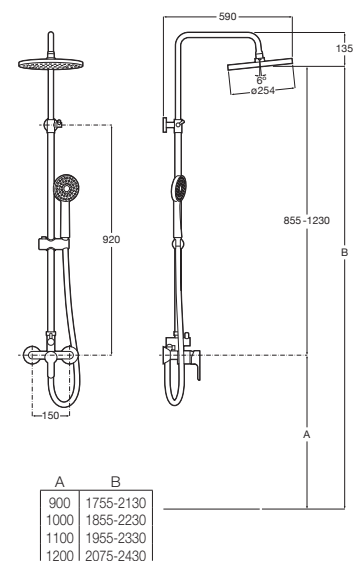

L20

Single-lever shower column with adjustable height from 855 to 1230 mm. Includes ø254 mm shower head, ø100 mm hand-shower with 1 function, 1.50 m metal flexible shower hose and height-adjustable swivel bracket.

A5A9709C00

Finishes:

C0