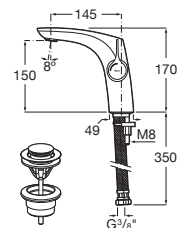

Basin mixer with smooth body and flexible supply hoses. Includes click-clack waste. Cold Start. M-Size.

A5A323AC00

Finishes:

C0