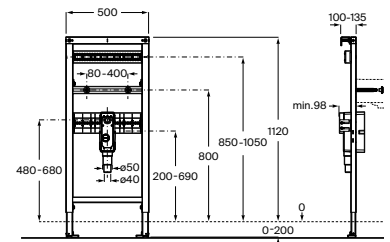

Duplo S Basin Accessible

Built-in structure for basin, for barrier-free construction with siphon in the wall. Metallic profile capable of withstanding 150 kg. Installation minimum depth of 90 mm. Adjustable height feet from 0-200 mm with braking system. Adjustable hydraulic connection.

A8900F3001

N