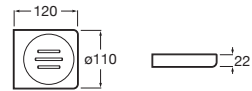

Robe hook.

A817020001 Chrome

A817020..0 Others

Finishes:

Wall-mounted soap dish. *

A817023001 Chrome

A817023..0 Others

Finishes:

Over countertop soap dish. *

A817024001 Chrome

A817024..0 Others

Finishes:

Wall-mounted soap dispenser.

A817037001 Chrome

A817037..0 Others

Finishes:

Over countertop soap dispenser.

A817026001 Chrome

A817026..0 Others

Finishes: