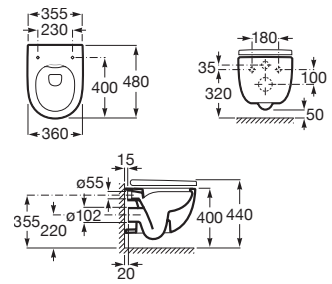

Compact wall-hung Roca Rimless® WC with hidden fixations. Compatible with Roca installation systems. Dual flush 4.5/3 L.

A346244000

Compact soft-closing Supralit® WC seat and cover.

A8012AC00B

Compact Supralit® WC seat and cover with stainless steel hinges

A8012AB00B

Slim soft-closing seat and cover for compact toilet with quick release.

A8012B2002

Finishes:

00