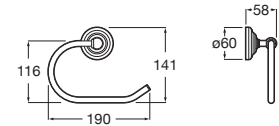

Toilet roll holder without cover.

A817004001

Finishes:

00