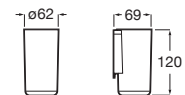

Robe hook (installation with screws or adhesive).

A817720..0

Finishes:

Double robe hook (installation with screws or adhesive).

A817721..0

Finishes:

Wall-mounted soap dispenser (installation with screws or adhesive).

A817736..0

Finishes:

Wall-mounted tumbler holder (installation with screws or adhesive).

A817738..0

Finishes:

Towel rail (installation with screws or adhesive).

A817726..0 600 mm

A817724..0 400 mm

A817723..0 300 mm

A
600
400
300

Finishes:

Dimensions in mm.

Replace (.) in the product reference with the code of the chosen finish: C0 Chrome, NB Matt Black