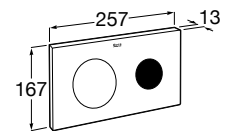

PL10-E PRO Dual Electronic *

Electronic vandal-proof stainless steel dual flush plate for Roca installation systems with automatic or touchless activation. Automatic autoflush with presence sensor. Suitable for private and semi-public spaces. Includes additional direct fixing. No tools required for installation.

A890189500