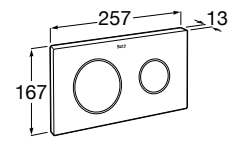

Installation Systems / PL Flush Plates

PL10 PRO Dual

Vandal-proof stainless steel dual flush plate for Roca installation systems. No tools required for installation.

A890189304