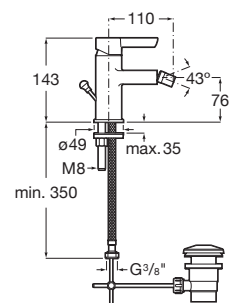

Bidet mixer with pop-up waste and flexible supply hoses.

A5A607AC0K

Finishes:

C0