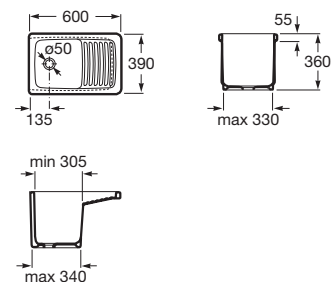

### Henares

Ceramic laundry sink.

A368951001

Finishes:

00