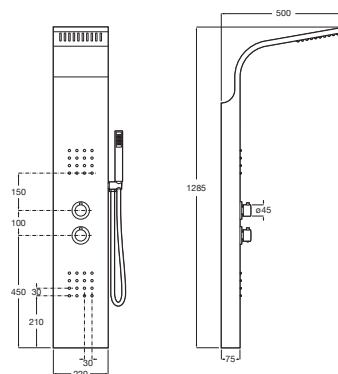

A525994103

Shelf. For installation on Essential or Evolution hydromassage shower column. \*

A5B4863TP0