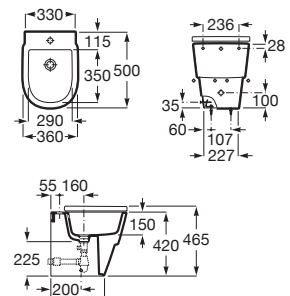

Soft-closing bidet lid.

A806F02..2

Finishes:

Others Products in the Tura Collection

Dimensions in mm. ● Drilled tap hole.

Replace (-) with: 00 White, 62 Matt White

* Product on request