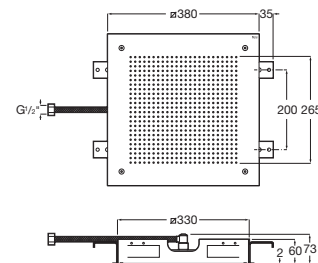

Raindream *

Square stainless steel shower head for ceiling installation. Two functions: Rain and Waterfall.

A5B104A..0 380 x 380 mm

Finishes: