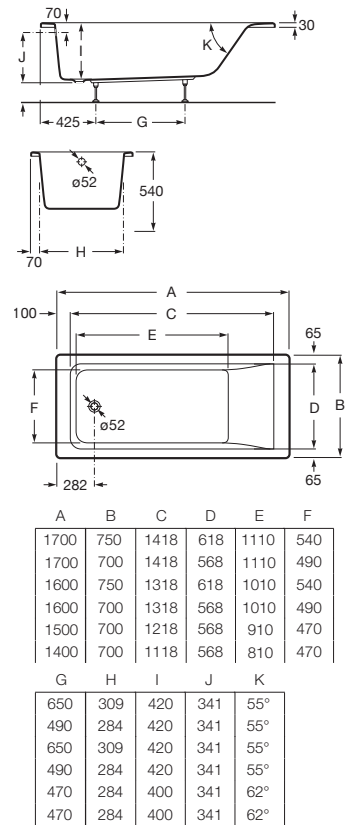

Easy

Rectangular acrylic bath with Tonic hydromassage.

A248155001 1700 x 750 mm 215 L

A248156001 * 1700 x 700 mm 196 L

A248171001 * 1600 x 750 mm 197 L

A248157001 * 1600 x 700 mm 181 L

A248172001 * 1500 x 700 mm 161 L

A248173001 * 1400 x 700 mm 147 L

Finishes:

00

Rectangular acrylic bath.

A248149000 1700 x 750 mm 215 L

A248150000 1700 x 700 mm 196 L

A248178000 * 1600 x 750 mm 197 L

A248151000 * 1600 x 700 mm 181 L

A248179000 * 1500 x 700 mm 161 L

A248180000 * 1400 x 700 mm 147 L