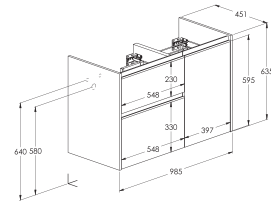

Left base unit with two drawers and cargo basket.*
To be combined with Gap washbasin or countertop.

A857904... 1000 mm

Finishes:

Compatible products ordered separately:

Set of handles* (3 pieces)

A817009339

Chrome

A817009485

Matt Black