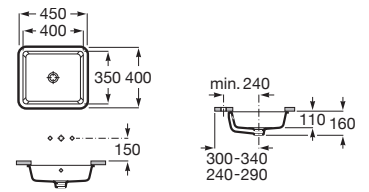

Bathroom Collections / The Gap

Under countertop ceramic basin. Faucet not included.

A3270YE000 400 mm

Finishes:

00