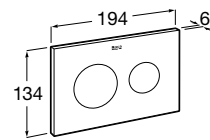

PS3 Front Panel

PS3 front panel to be combined with PS3 Dual push-button (See compatible push-buttons).

A8905233..

Finishes: