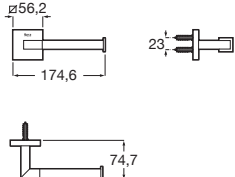

Finishes:

Toilet roll holder without cover.

A817613..0