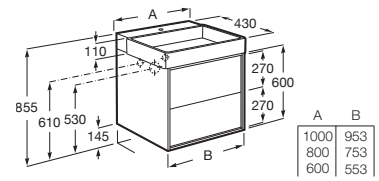

Unik - Base unit with two drawers and basin.
Faucet not included. *

A852026... 600 mm
(Base A857880... + WB A327694000)

A852033... 800 mm
(Base A857887... + WB A327695000)

A852035... 1000 mm
(Base A857889... + WB A327698000)

Finishes: