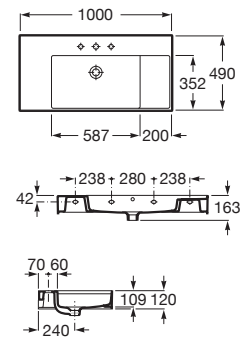

Wall-hung Fineceramic® basin with fixing kit.
Faucet not included. ⁽²⁾

A32752A..0 1000 mm

Finishes:

00 62 65 64