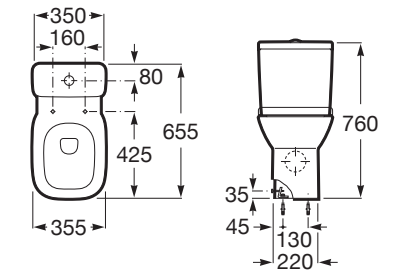

Bathroom Collections / Debba

Close-coupled WC with vertical outlet.
Includes fixing kit.

A342998000

Close-coupled WC with horizontal outlet.
Includes fixing kit.

A342997000

Dual flush 4.5/3L cistern with side inlet for WC.
Includes fixing kit, inlet valve and flush valve.

A341990000

Dual flush 4.5/3L cistern with bottom inlet for WC.
Includes fixing kit, inlet valve and flush valve.

A341991000

Soft-closing WC seat and cover with metal hinges.

A8019D2004

WC seat and cover with metal hinges.

A8019D0004

Slim soft-closing seat and cover for toilet.

A8019D2005

Finishes:

Close-coupled Roca Rimless® Square WC
with horizontal outlet. Includes fixing kit. *

A3429D7000

Dual flush 4.5/3L cistern with side inlet for WC.
Includes fixing kit, inlet valve and flush valve.

A341990000

Dual flush 4.5/3L cistern with bottom inlet for WC.
Includes fixing kit, inlet valve and flush valve.

A341991000

Soft-closing Supralit® WC seat and cover with
metal hinges.

A8019D200B

SUPRALIT® seat and cover with metal hinges.

A8019D000B

Slim soft-closing seat and cover for toilet.

A8019D2005

Finishes: