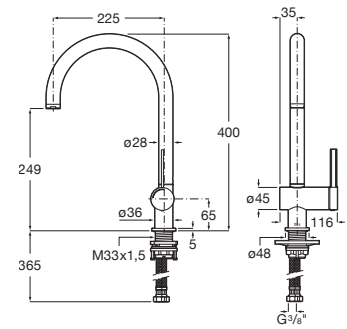

Ona*

Kitchen mixer with swivel C-spout and flexible supply hoses. Cold Start.

A5A841F..0

Finishes: