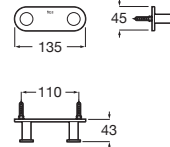

Robe hook.

A817570..0

Finishes:

Double robe hook.

A817571..0

Finishes:

Triple robe hook.

A817572..0

Finishes:

Wall-mounted soap dish.

A817591..0

Finishes:

Over countertop soap dish. *

A817597..0

Finishes: