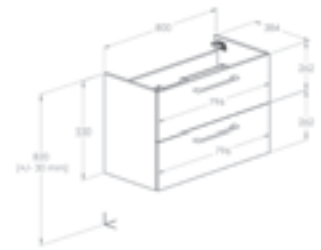

Unik - Base unit with two drawers.
Includes basin in white finish with 1 taphole.
Faucet not included.

A852474... 800 mm
(Base A857953... + WB A3272A2000)

A852473... 600 mm
(Base A857952... + WB A3272A1000)

A852472... 500 mm
(Base A857951... + WB A3272A0000)

Finishes:

806 808 532

See columns on p. 246