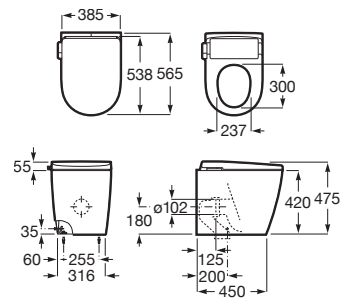

Avant*

Back-to-wall floorstanding WC with integrated In-Tank® cistern and dual flush 4.5/3 L. Includes Roca Rimless® Vortex, soft-closing seat and cover. Supraglaze® glazing. No power supply required. Internal water inlet.

A80336MS0W

Finishes:

S0

N