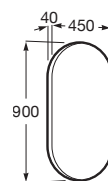

Luna Frame

Oval mirror. Matt Black frame.

A812420000 450 mm