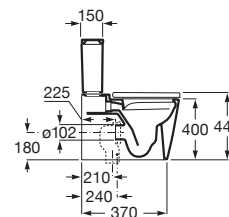

Dual flush 4.5/3L cistern with bottom inlet for WC. Includes fixing kit, inlet valve and flush valve.

A341520..0 *

Soft-closing Supralit® WC seat and cover.

A801532..B

Finishes: