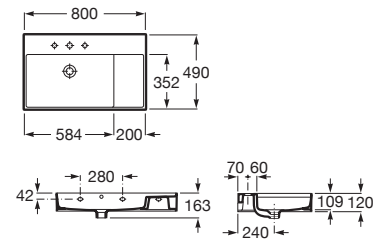

Asymmetric wall-hung Fineceramic® basin
with fixing kit. Faucet not included. ⁽²⁾

A32752B..0 800 mm

Finishes:

00 62 65 64