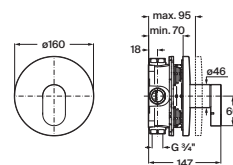

Built-in shower mixer (1 way).

A5A2B7G..0

To be completed with:

Universal RocaBox for built-in installations.

A525869403

Finishes:

N