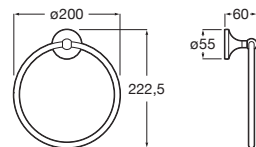

Finishes:

01

Towel ring.

A816813001