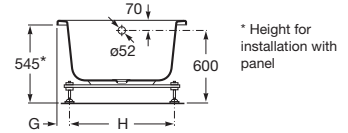

Baths / Acrylic

BeCool*

Rectangular acrylic bath with Total hydromassage, digital panel and waste kit. Includes headrest and grips.

A248046001 1900 x 900 mm 300 L

A248048001 1800 x 800 mm 240 L

A248050001 1700 x 800 mm 225 L

A	B	C	D	E	F
1900	900	1695	774	1435	695
1800	800	1595	674	1335	590
1700	800	1495	674	1235	590

G	H	I	Litr
85	730	810	300
80	640	810	240
80	640	700	255

Rectangular acrylic bath with waste kit. Includes headrest and grips.

A248014001 1900 x 900 mm 300 L

A248015001 1800 x 800 mm 240 L

A248016001 1700 x 800 mm 225 L

Finishes:

00

Vythos double-ended*

Rectangular acrylic bath with Total hydromassage, control panel and waste kit.

A248607001 1800 x 900 mm 290 L

A248606001 1700 x 800 mm 210 L