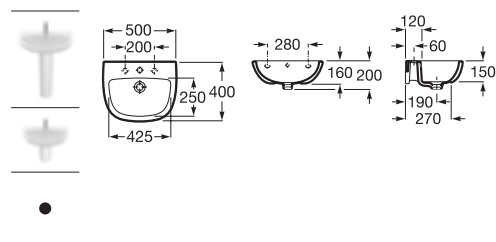

Bathroom Collections / Adele

Wall-hung ceramic basin with one tap hole and fixing kit. Faucet not included.

A325196000 500 mm

Optional:

Pedestal for ceramic basin.

A335990000

Semi-pedestal for ceramic basin with fixing kit.

A335191000

Finishes:

00