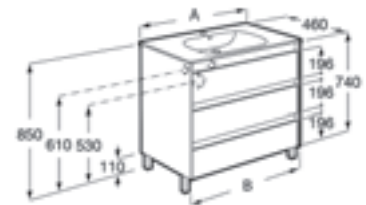

A	B
805	785
705	685
605	585

See columns on p. 246