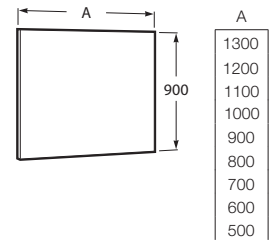

Furniture, Mirrors and Lighting / Mirrors and Magnifying Mirrors

Luna Ambient

Round mirror with perimeter light. Colour temperature: 3000K.

A812400000 600 mm

A812401000 800 mm

A812402000 1000 mm

LED

Luna Ambient

Oval mirror with perimeter light. Colour temperature: 3000K.

A812429000 450 mm

LED

Luna*

Rectangular mirror.

A812182000 600 mm

A812184000 700 mm

A812117000 800 mm

A812188000 900 mm

A812189000 1000 mm

A812190000 1100 mm

A812191000 1200 mm

A812192000 1300 mm

Optional:
Demister device.
A812292000

Luna

Round mirror.

A812193000 Ø 550 mm

A812194000 Ø 750 mm