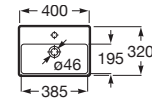

Compact Fineceramic® basin for wall-hung or semipedestal installation with fixing kit. Faucet not included.

A327682..0⁽¹⁾ 450 mm

A32768E..0⁽¹⁾ 500 mm

A327683..0⁽¹⁾ 550 mm

A327684..0⁽¹⁾ 600 mm

Finishes: