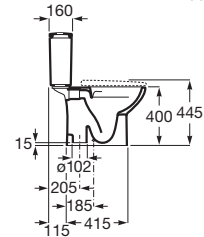

**A801E52001**

Supralit® WC seat and cover with stainless steel hinges.

**A801E50001**

Slim soft-closing WC seat and cover with stainless steel hinges.

**A801E52002**

Finishes:

00

Wall-hung bidet with hidden fixations. Includes fixing kit. Faucet and bidet lid not included. Compatible with Roca installation systems.