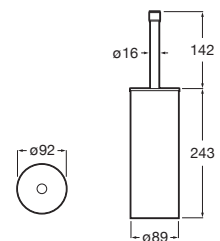

Floorstanding stainless steel toilet brush holder. *

A817306002

Finishes:

02