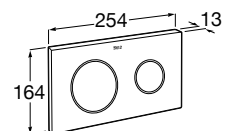

PL10 Dual

Vandal-proof stainless steel dual flush plate
for Roca installation systems. No tools
required for installation.

A890189308