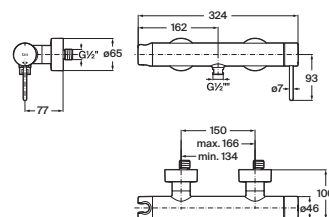

**A5A023F.0**

Finishes:

Wall-mounted shower mixer. Pin handle.

**A5A213F.0**

Finishes:

Wall-mounted shower mixer with integrated hand-shower holder. Pin handle.

**A5A2A3F.0**

Finishes: