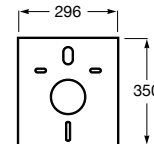

Silent In-Wall

Noise reduction gasket for wall-hung WC and wall-hung bidet. It prevents sound propagation of solid structures with the WC or bidet.

A890063000