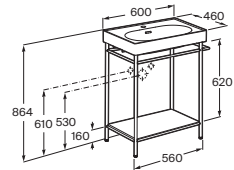

Floorstanding metal structure for basin with shelf and towel holder. Basin and faucet not included. *

A858111... 600 mm

Finishes:

485

N