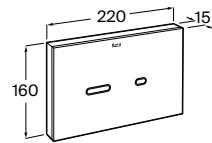

EP-S1

Electronic glass-finished dual-flush plate. Autoflush. Connect.

A890231088 Mains operated.

A890231588 Battery operated.