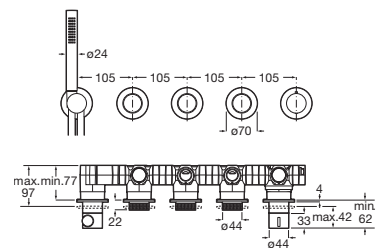

A5A724A..0

To be completed with:

Built-in body.

A5E724AC00

Finishes:

**T-Multi Switch (3 ways) \***

Built-in thermostatic mixer (3 ways) with hand-shower and bracket with water outlet.

A5A734A..0