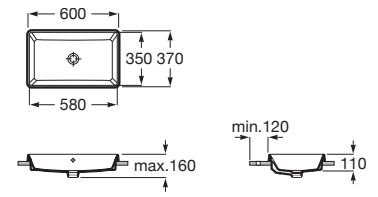

In countertop ceramic basin. Faucet not included.

A3270Y8000 600 mm

Finishes:

00