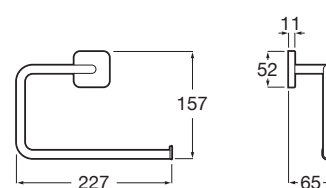

Finishes:

Towel ring (installation with screws or adhesive).

A817886..0