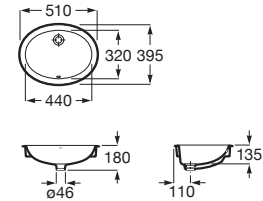

Neo Selene

In countertop or under countertop ceramic basin with fixing kit. Faucet not included.

A322307000 510 mm

Finishes:

00