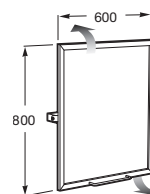

Access Pro*

Tilting mirror for people with reduced mobility.

A812288000

N