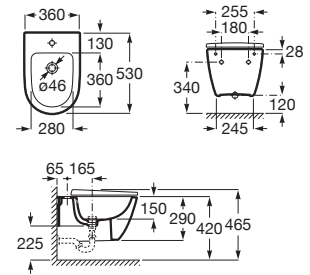

Bathroom Collections / Ona

Wall-hung bidet with hidden fixations. Includes fixing kit. Faucet and bidet lid not included. Compatible with Roca installation systems.

A357685..0 ⁽¹⁾

Soft-closing Supralit® bidet lid. The cover is not available in Supraglaze® finish.

A806E12..1 ⁽¹⁾

Bidet lid. The cover is not available in Supraglaze® finish.

A806E10..1 ⁽¹⁾

Finishes:

Back-to-wall bidet. Includes fixing kit. Faucet and bidet lid not included. *

A357687.0