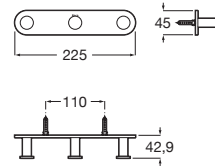

Finishes:

Triple robe hook.

A817572..0