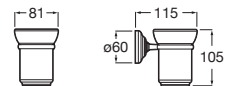

Finishes:

00

Towel rail.

**A817003001** 550 mm

Finishes:

00