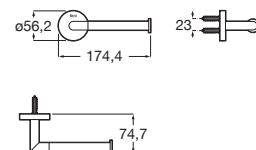

Toilet roll holder without cover.

A817582..0

Finishes: