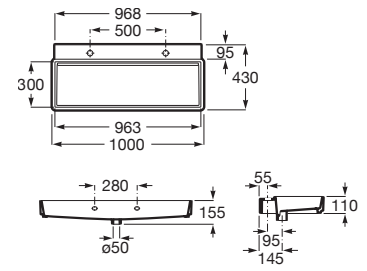

Wall hung ceramic basin with two tapholes and fixing kit. Faucet not included. *

A327699..0 1000 mm

Finishes:

00 62