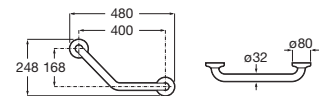

Access Pro*

135° angled antibacterial grab bar for people with reduced mobility. Includes fixing kit.

A816982009

N