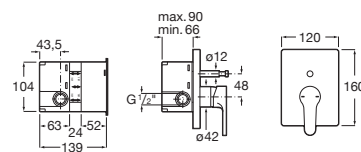

Built-in bath-shower mixer (2 ways) with diverter. Includes built-in body.

A5A0C6AC0K

Finishes:

C0