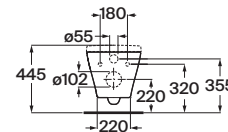

Slim soft-closing WC seat and cover with stainless steel hinges.

A801F72002

Finishes:

00

Wall-hung Roca Rimless® Vortex WC. Includes fixing kit. Compatible with Roca installation systems. Dual flush 4.5/3 L, adjustable to 4/2 L.

A346V14000

Soft-closing WC seat and cover with stainless steel hinges.

A801F72001

WC seat and cover with stainless steel hinges.

A801F70001

N