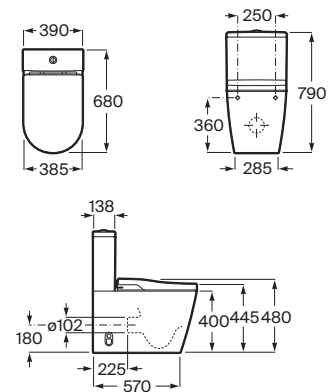

In-Wash® Inspira back to wall close-coupled

Back to wall close-coupled smart toilet with dual flush 4.5/3 litre tank and dual outlet. Includes Roca Rimless®, seat and cover with washing and drying function. Needs power supply.

A80306L001

Finishes:

00