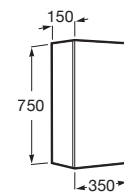

Delta*

Top unit with one door.

A857637... 750 mm

Finishes: