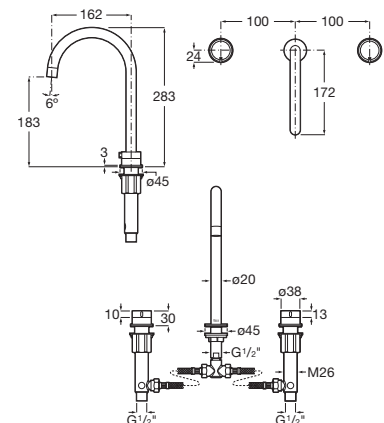

Dimensions in mm. | * Product on request.

Replace (.) in the product reference with the code of the chosen finish: C0 Chrome, CN Titanium Black, RG Rose Gold, VA Brushed Brass, SM Stainless Steel finish, NB Matt Black, B0 Matt White, GM Brushed Graphit