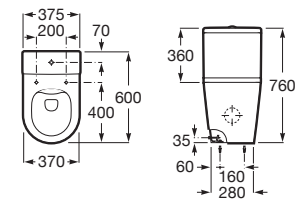

Bathroom Collections / Inspira

Back-to-wall close-coupled Roca Rimless® WC with dual outlet. Includes fixing kit and draining elbow.

A342526..0⁽¹⁾

Dual flush 4.5/3L cistern with bottom inlet for WC. Includes fixing kit, inlet valve and flush valve.

A341520..0⁽¹⁾

Soft-closing Supralit® WC seat and cover.

A801522..B

Finishes:

Compact back-to-wall close-coupled Roca Rimless® WC with dual outlet. Includes fixing kit and draining elbow. *

A342529..0

Dual flush 4.5/3L cistern with bottom inlet for WC. Includes fixing kit, inlet valve and flush valve. *

A341520..0

Soft-closing Supralit® WC seat and cover.

A80152C..B

Finishes: