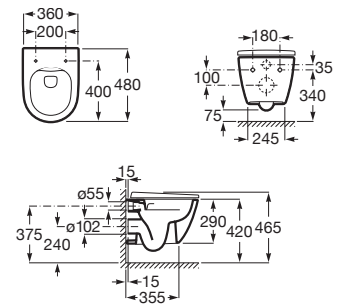

Bathroom Collections / Ona

Compact wall-hung Roca Rimless® WC with hidden fixations. Includes fixing kit. Compatible with Roca installation systems. Dual flush 4.5/3 L.

A346688..0

Compact soft-closing Supralit® WC seat and cover. The seat and cover is not available in Supraglaze® finish.

A801E22..1

Compact Supralit® WC seat and cover. The seat and cover is not available in Supraglaze® finish.

A801E20..1⁽¹⁾

Finishes:

Single floorstanding Roca Rimless® WC with dual outlet. Includes fixing kit. Compatible with Roca installation systems. Dual flush 4.5/3 L.

A347687.0⁽²⁾