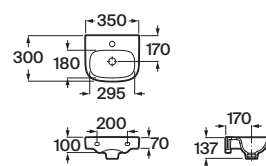

Bathroom Collections / Optica

Compact wall-hung ceramic basin with fixing kit. Faucet not included.

A325999000 350 mm

Finishes:

00