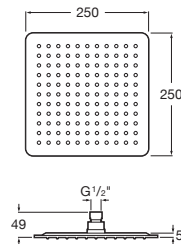

Raindream

Square adjustable stainless steel shower head for wall or ceiling installation in chrome. Rain function. Wall/ceiling support kit/arm not included.

A5B2450C00 250 x 250 mm

Finishes: