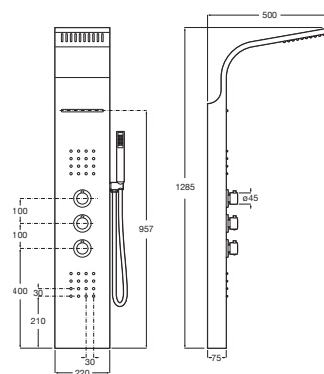

Shower Solutions / Hydromassage Columns

Evolution

Thermostatic hydromassage column. Integrated jets and cascade. Includes hand-shower, hand-shower bracket and Neo-Flex 1.75 m satin flexible shower hose.

A5A9B8BC00

Optional:

Optional installation kit for mounting the column in a corner. *

A525994103

Shelf. For installation on Essential or Evolution hydromassage shower column. *

A5B4863TPO