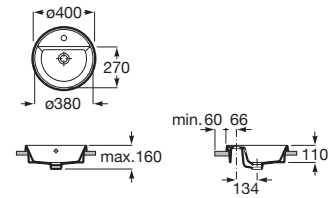

In countertop ceramic basin. Faucet not included.

A3270Y4000 400 mm

Finishes:

00