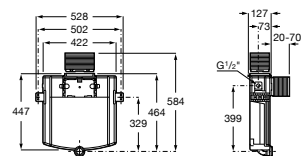

Duplo S Basic Tank Underwindow

Low height concealed cistern for single floorstanding toilets with dual-flush cistern, installation minimum depth of 155 mm. Side water inlet. Allows front or top activation. Flushing mechanism with Dual Cable Technology. To be completed with a compatible Roca PS operating plate (not included).

A8900A2200

N