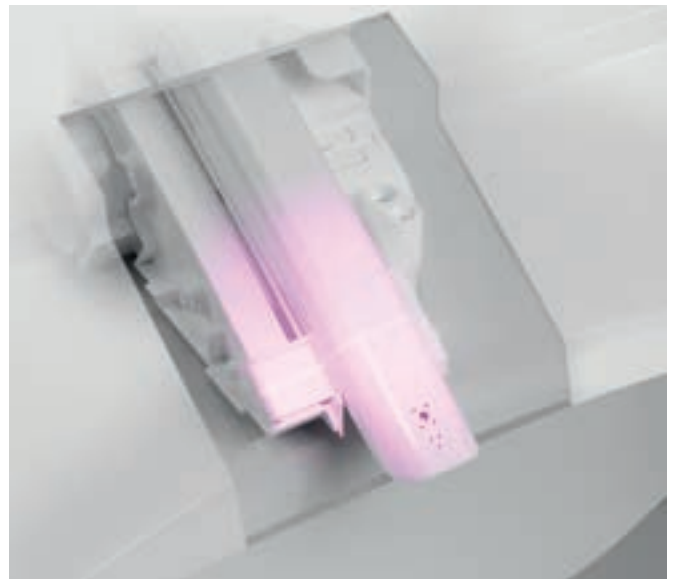

Smart Toilets

Auto Open/Close: The automatic opening and closing of the seat and lid provides a more hygienic and comfortable experience, eliminating the need to touch the seat or lid.

Auto Flush: This feature automatically determines the appropriate flush volume, providing either a full or half flush, depending on user needs. For added hygiene and convenience, this functionality also allows the configuration of a pre-flush that activates as the user approaches, helping to maintain a clean bowl.

Auto Deodoriser: Designed to effectively remove odours and maintain a fresh bathroom environment, the automatic deodoriser uses an advanced design to maximise odour removal efficiency.

To ensure that all odours are effectively neutralised, three key factors are maximised:

1. The contact time between the contaminated air and the carbon filter
2. The size of the filter to increase the contact area
3. The choice of a high quality, easily replaceable carbon filter with exceptional absorption capacity

Night Light: For convenient nighttime visits, the night light provides subtle illumination, with options for manual, scheduled or automatic activation.

Hygiene Flush: Roca's signature Hygiene Flush provides comprehensive cleaning and a subtle infusion of freshness through a dose of aromas released with each flush.

Roca Rimless® Vortex: This innovative design, which replaces the traditional rim of the toilet bowl with a smooth edge, allows water to flow around the edge of the bowl during flushing, rather than from the inside of the rim. This makes it easier to clean and more hygienic, eliminating the nooks and crannies where dirt and bacteria typically accumulate.

Self-cleaning nozzle with UV: The application of water before and after each use, supplemented by UV light, effectively removes 99.99% of bacteria. While water cleaning alone is sufficient, integrated UV light treatment ensures optimum nozzle disinfection.