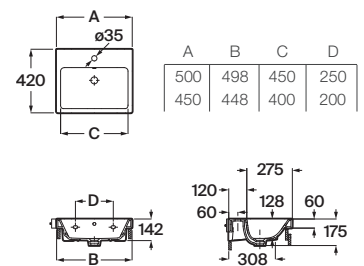

Wall-hung ceramic basin with fixing kit. Faucet not included.

A3270YW000 450 mm

A3270YV000 500 mm

Finishes:

00

N