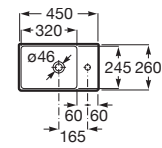

Compact asymmetric wall-hung Fineceramic® basin with fixing kit. Faucet not included.

A327681..0⁽¹⁾ 450 mm

Finishes:

Compact wall-hung Fineceramic® basin with fixing kit. Faucet not included.

A32768D..0⁽¹⁾ 400 mm

Finishes: