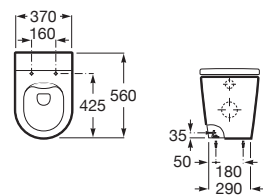

Soft-closing Supralit® WC seat and cover.

A801522..B

Finishes: