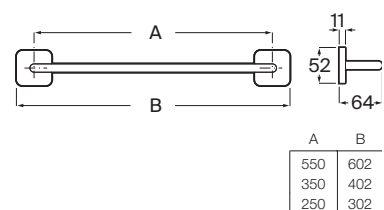

Finishes:

Towel rail (installation with screws or adhesive).

A817884..0 600 mm

A817883..0 400 mm

A817882..0 * 300 mm