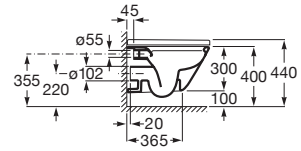

Wall-hung Roca Rimless® WC with hidden fixations. Includes fixing kit. Compatible with Roca installation systems. Dual flush 4.5/3 L.

A34647L000

Soft-closing Supralit® WC seat and cover.

A80147200B

Supralit® WC seat and cover.

A80147000B

Slim soft-closing seat and cover for toilet with quick release.

A801472003

Finishes:

00