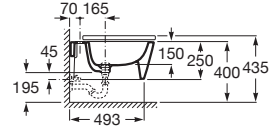

Wall-hung bidet. Includes fixing kit. Faucet and bidet lid not included. Compatible with Roca installation systems.

A357525..0⁽¹⁾

Soft-closing Supralit® bidet lid.

A806522..B

Finishes:

Back-to-wall bidet. Includes fixing kit. Faucet and bidet lid not included. *

A357527..0