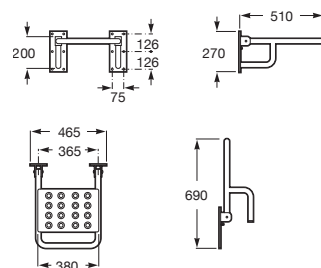

Access Pro*

Folding shower seat for people with reduced mobility in stainless steel.

A816322000

N