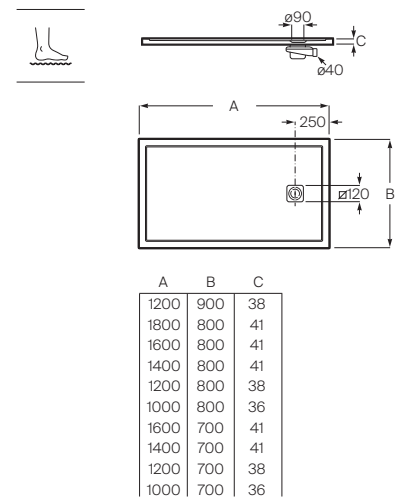

Shower Trays / Stonex®

Terran-N Square *

Stonex® superslim square shower tray. Anti-slip surface with gravel texture. Includes twist grid in the same finish. The drain is ordered separately.

APA013E83E800..0 1000 x 1000 x 29 mm

APA0138438400..0 ⁽¹⁾ 900 x 900 x 28 mm

APA0132032000..0 800 x 800 x 26 mm

High-flow drain of 80 mm height.

A27L018000

High-flow drain of 60 mm height

A27L026000

Finishes:

Terran-N with frame *

Stonex® superslim rectangular shower tray with frame. Anti-slip surface with gravel texture. Includes twist grid in the same finish. The drain is ordered separately.

APA024B038400..0 1200 x 900 x 38 mm

APA0270832000..0 1800 x 800 x 41 mm

APA0264032000..0 1600 x 800 x 41 mm

APA0257832000..0 1400 x 800 x 41 mm

APA024B032000..0 1200 x 800 x 38 mm

APA023E832000..0 1000 x 800 x 36 mm

APA026402BC00..0 1600 x 700 x 41 mm

APA025782BC00..0 1400 x 700 x 41 mm

APA024B02BC00..0 1200 x 700 x 38 mm

APA023E82BC00..0 1000 x 700 x 36 mm

High-flow drain of 80 mm height.

A27L018000

High-flow drain of 60 mm height

A27L026000

Finishes: