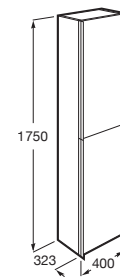

**A857853...** 800 mm

**A857854...** 1000 mm

Finishes:

Reversible column unit with two doors and height-adjustable shelves. \*

**A857848...** 1750 mm

Finishes: