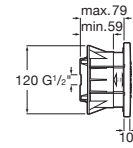

Shower Solutions / Jets

Square*

Built-in swivel jet with 1 function for shower spaces.

A5B3778..0

Finishes: