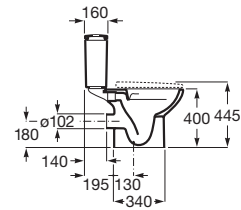

Bathroom Collections / Victoria

Close-coupled WC with vertical outlet. Fixing kit included.

A342V04000

Close-coupled WC with horizontal outlet. Fixing kit included.

A342V03000

Dual flush 4.5/3L WC cistern, adjustable to 4/2L, with side inlet. Includes fixing kit, inlet valve and flush valve.

A341V00000

Dual flush 4.5/3L WC cistern, adjustable to 4/2L, with bottom inlet. Includes fixing kit, inlet valve and flush valve.

A341V01000

Soft-closing Supralit® WC seat and cover with stainless steel hinges

A801E52001

Supralit® WC seat and cover with stainless steel hinges.

A801E50001

Slim soft-closing WC seat and cover with stainless steel hinges.

A801E52002

Finishes:

00