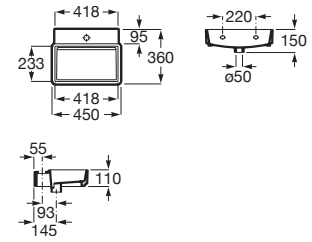

Bathroom Collections / Tura

Compact wall-hung ceramic basin with fixing kit. Faucet not included. *

A327690..0 450 mm

Finishes:

00 62