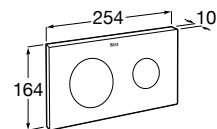

PL10 Dual

Dual flush plate for Roca installation systems.
No tools required for installation.

A8901892..