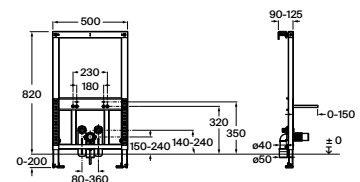

Duplo S Bidet Underwindow *

Low height built-in structure for wall-hung bidet. Installation minimum depth of 155 mm. Metallic profile capable of withstanding 400 kg. Adjustable height feet from 0-200 mm with braking system. Adjustable hydraulic connection.

A8900F1201

N