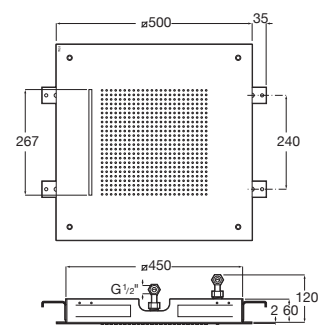

Shower Solutions / Shower Heads

Raindream *

Square stainless steel shower head for ceiling installation. Two functions: Rain and Waterfall.

A5B124A..0 500 x 500 mm

Finishes: