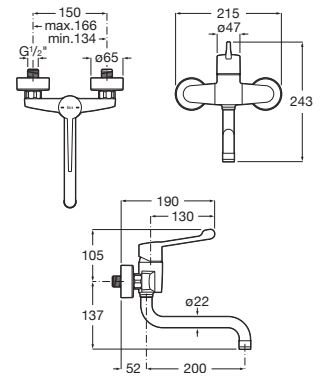

Faucets / Victoria Pro

Victoria Pro

Wall-mounted basin mixer with swivel spout and elongated ergonomic handle.

A5A765GC00

Finishes: