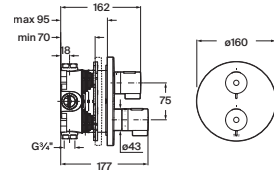

T-500 Round *

Built-in thermostatic shower mixer (1 way). To be completed with RocaBox A525869403.

A5A2P18..0

To be completed with:

Universal RocaBox for built-in installations.

A525869403

Finishes:

N