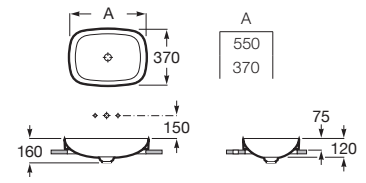

Bathroom Collections / Inspira

Over countertop Fineceramic® basin. Faucet not included. Includes universal drain with Ø 72 mm fixed open ceramic plug.

A327504..0 ⁽¹⁾ 550 mm

A32750R..0 ⁽¹⁾ 370 mm

Finishes: