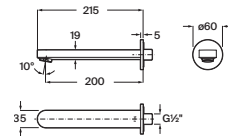

Kay*

Wall bath spout.

A5A087G..0

Finishes: