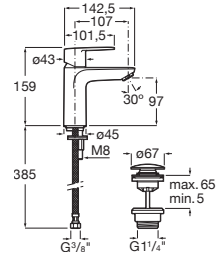

Basin mixer with smooth body, click-click waste and flexible supply hoses. Cold Start. M-Size.

A5A3B4FC00

Finishes:

C0