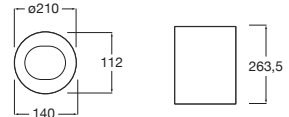

### Public \*

Waste bin without cover and 6-litre capacity.

**A817415002**

Satin finish

N