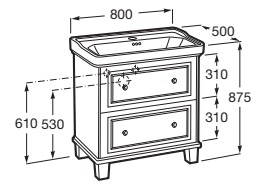

# Bathroom Collections / Carmen

Unik - Base unit with two drawers and basin with one taphole. Faucet not included. \*

**A852533...** 800 mm  
(Base A858087... + WB A3270A0000)

Finishes:

509 523

N

Base unit with two drawers and two doors for in countertop basin. Basin, marble countertop and faucet not included. \*