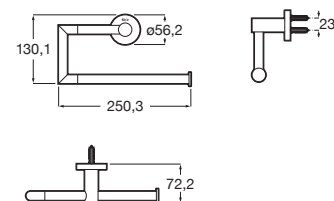

## Accessories / Hotels Round

Double swivel towel rail. \*

A817578..0

Finishes:

Towel ring. \*

A817579..0

Finishes:

Towel rack with towel rail. \*