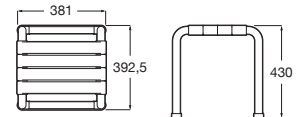

Specific Uses / Accessibility Accessories

Access Pro

Folding grab bar with toilet roll holder for people with reduced mobility.

A816916009 800 mm

A816935009 600 mm

Access Pro*

Folding steel grab bar with toilet paper holder.

A816916NB0 800 mm

A816935NB0 600 mm

N

Access Pro*

Antibacterial stool for people with reduced mobility.

A816988009

N

Access Pro*

Folding shower seat for people with reduced mobility with floor supporting legs. White finish.

A816913009

Access Pro

Folding shower seat for people with reduced mobility. White finish.

A816912009