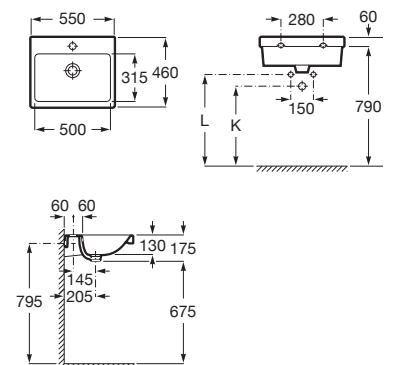

Wall-hung ceramic basin with fixing kit. Faucet not included.

A3270MV000 550 mm

Optional:

Pedestal for ceramic basin.

A337470..0

Semi-pedestal for ceramic basin and fixing kit.

A337471..0

Finishes:

00