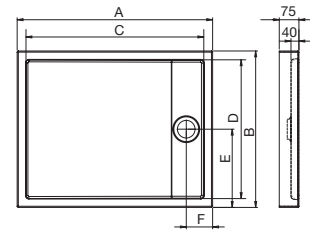

Shower Trays / Acrylic

Granada*

Acrylic rectangular shower tray.

A276344000	1400 x 900 x 75 mm
A276343000	1400 x 900 x 40 mm
A27T008000	1400 x 800 x 75 mm
A276263000	1400 x 800 x 40 mm
A276341000	1200 x 900 x 75 mm
A276340000	1200 x 900 x 40 mm
A27T007000	1200 x 800 x 75 mm
A276262000	1200 x 800 x 40 mm
A276338000	1000 x 900 x 75 mm

Finishes:

00

A	B	C	D	E	F
1000	800	910	710	400	135
1200	800	1110	710	400	135
1400	800	1310	710	400	135
1000	900	910	810	450	135
1200	900	1110	810	450	135
1400	900	1310	810	450	135

A276337000	1000 x 900 x 40 mm
A27T006000	1000 x 800 x 75 mm
A276261000	1000 x 800 x 40 mm
A27L027000	Siphon ø 90
A27M052000	Universal feet

Granada Square*

Acrylic square shower tray.

A27T005000	900 x 900 x 75 mm
A276255000	900 x 900 x 40 mm
A27T004000	800 x 800 x 75 mm
A276253000	800 x 800 x 40 mm

A27L027000	Siphon ø 90
A27M052000	Universal feet

Finishes:

00