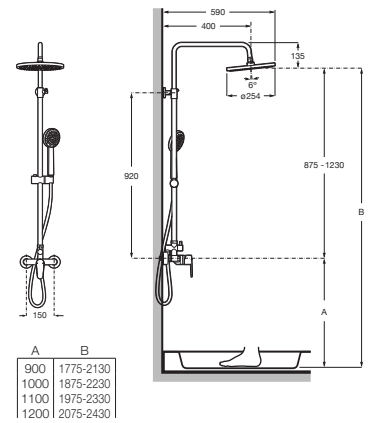

### Victoria-M

Shower column with  $\phi 200$  mm shower head,  $\phi 100$  mm hand-shower with 1 function, 1.50 m metal flexible shower hose.

A5A974FC00

Finishes:

C0