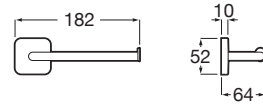

Toilet roll holder without cover (installation with screws or adhesive).

A817890..0

Finishes: