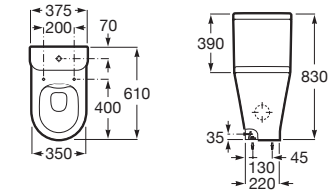

Slim soft-closing seat and cover for compact toilet with quick release.

A801D22003

Finishes: