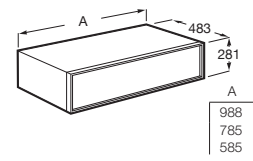

**A857853...** 800 mm

**A857854...** 1000 mm

Finishes:

Reversible column unit with two doors and height-adjustable shelves. \*

**A857848...** 1750 mm

Finishes: