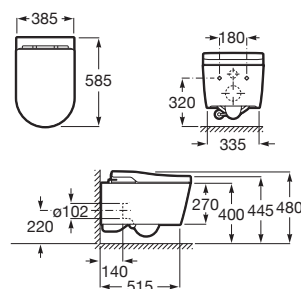

In-Wash® Inspira with In-Tank® wall-hung*

Wall-hung smart toilet with integrated dual flush 4.5/3 litre tank. Includes Roca Rimless® Vortex, seat and cover with premium washing and drying function. Supraglaze® glazing. Needs power supply. Concealed supporting frame (A822091001) recommended for installation.

A803094001

Finishes:

00