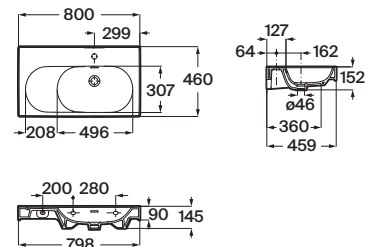

Asymmetric wall-hung ceramic basin and fixing kit. Faucet not included. *

A327744..0 800 mm Right-hand basin

A327743..0 800 mm Left-hand basin

Finishes:

00 62 08

N