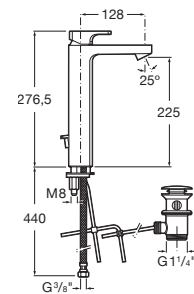

Basin mixer with pop-up waste and flexible supply hoses. Cold Start. XL-Size.

A5A3G01C00

Finishes:

C0