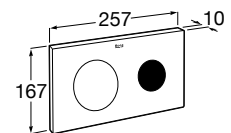

PL10-E Dual Electronic *

Electronic dual flush plate for Roca installation systems with automatic or touchless activation. Automatic autoflush with presence sensor. Suitable for private and semi-public spaces. No tools required for installation.

A890189510