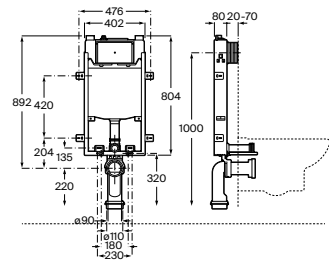

Installation Systems / Duplo One

Basic WC One Compact

Frame with compact dual flush cistern for wall-hung WC. $\varnothing 90$ / $\varnothing 110$ elbow. Axial distance of 180 and 230 mm. Minimum depth of 90 mm. Built-in installation in sturdy wall. Top hydraulic connection. To be completed with a compatible Roca flush plate (not included).

A890070120