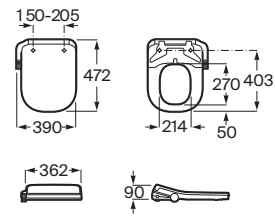

M4 Square Compact *

Smart seat for compact WC with washing and drying function. Square shape. Needs conventional water and power supply.

A804057021

Finishes: