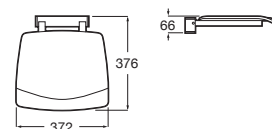

### Access Design\*

Folding shower seat.

A816970009

Matt White

A816970GR0 <sup>N</sup>

Anthracite Grey