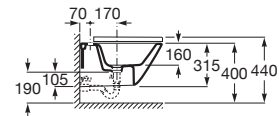

Finishes:

Wall-hung bidet. Faucet and bidet lid not included. Compatible with Roca installation systems.

A357475000

Soft-closing Supralit® bidet lid.

A80673200B

Supralit® bidet lid. *

A80673000B