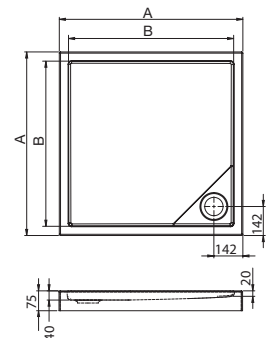

A	B
800	710
900	810

Granada Round*

Acrylic round shower tray.

A27T003000	900 x 900 x 75 ø 55 mm
A276259000	900 x 900 x 40 ø 55 mm
A27L027000	Siphon ø 90

A27M052000	Universal feet

Finishes:

00