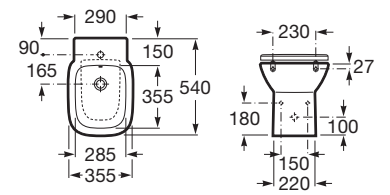

Bathroom Collections / Debba

Bidet. Faucet and bidet lid not included.

A355994000

Soft-closing Supralit® bidet lid with metal hinges.

A8069D200B

Supralit® bidet lid with metal hinges.

A8069D000B

Finishes:

00