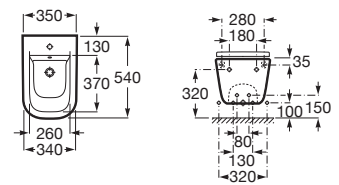

Finishes:

Wall-hung bidet. Faucet and bidet lid not included. Compatible with Roca installation systems.

A357475000

Soft-closing Supralit® bidet lid.

A80673200B

Supralit® bidet lid. *

A80673000B