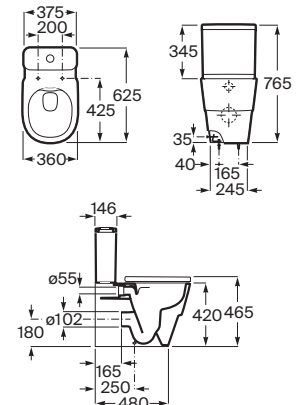

Back-to-wall close-coupled Roca Rimless® WC with dual outlet. Includes fixing kit and draining elbow. *

A342697..0

Dual flush 4.5/3L cistern, adjustable to 4/2L, with bottom inlet for WC. Includes fixing kit, inlet valve and flush valve. *

A341691..0

Soft-closing WC seat and cover. *

A801F02..2

Finishes:

00 62