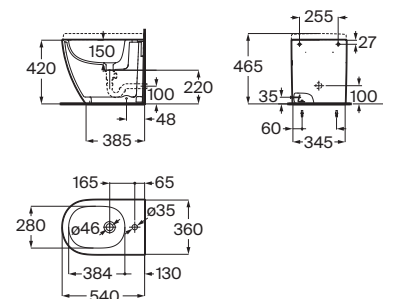

Finishes:

Back-to-wall bidet. Includes fixing kit. Faucet and bidet lid not included. *

A357747.0

Soft-closing bidet lid with stainless steel hinges.

A806F92..1