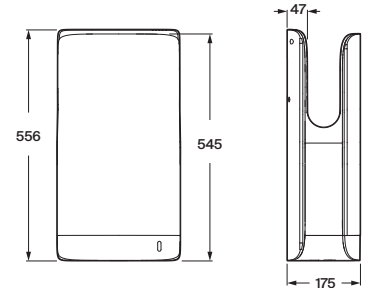

Public*

High-speed hand dryer with sensor, 2 000 W.

A817421P30
Polished white

N