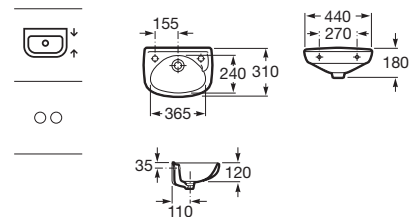

### Ibis

Wall-hung ceramic basin. Faucet not included.

A320841001 440 mm

Finishes:

00

**Caserta**

Wall-hung ceramic basin with fixing kit. Faucet not included.

A3270J0000 800 mm