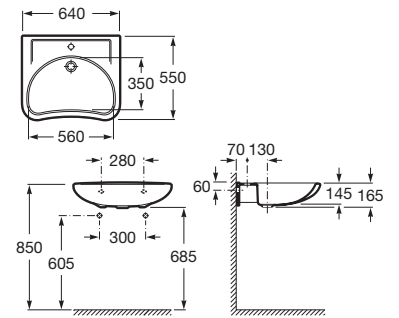

Specific Uses / Accessibility

Access

Ceramic wall-hung basin. Faucet not included.

A327230000 640 mm

Tilting wall bracket for basin.

A816323000

Finishes:

00

Access

Drain unit with flexible trap.

A506403207

Concealed waste fitting with flexible trap.

A892814000