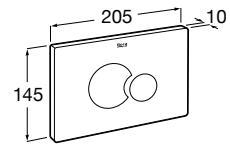

PS5 Dual

Dual flush operating plate for Roca S installations systems. Cable technology. No tools required for installation.

A8902223..