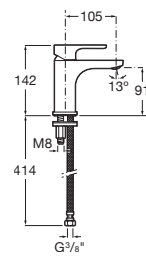

Basin mixer with smooth body and flexible supply hoses. Click-clack waste not included. Cold Start. S-Size.

A5A3K09..0

Finishes:

C0 NB