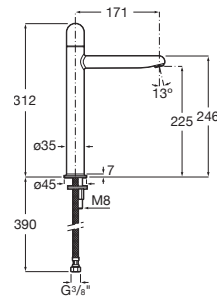

Finishes:

Basin mixer with smooth body and flexible supply hoses. Cols Start. Dome handle. XL-Size.

**A5A3X3F.0**

Universal waste.

**A505401000** Chrome

**A5054015..** Others

Finishes: