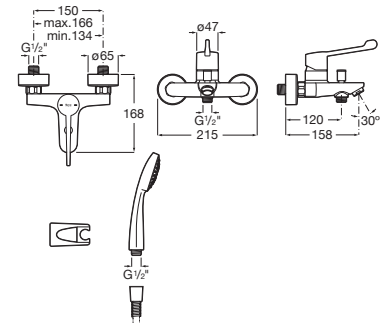

**A5A215GC00**

Finishes:

**Victoria Pro\***

Wall-mounted shower mixer with elongated ergonomic handle, hand-shower, 1.70 m flexible shower hose and swivel wall bracket.

**A5A205GC00**

Finishes:

C0

**Victoria Pro**