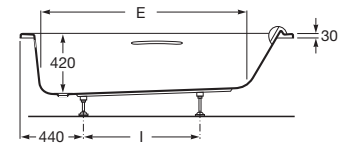

Baths / Acrylic

BeCool*

Rectangular acrylic bath with Total hydromassage, digital panel and waste kit. Includes headrest and grips.

A248046001 1900 x 900 mm 300 L

A248048001 1800 x 800 mm 240 L

A248050001 1700 x 800 mm 225 L

A	B	C	D	E	F
1900	900	1695	774	1435	695
1800	800	1595	674	1335	590
1700	800	1495	674	1235	590

G	H	I	Litr
85	730	810	300
80	640	810	240
80	640	700	255

Rectangular acrylic bath with waste kit. Includes headrest and grips.

A248014001 1900 x 900 mm 300 L

A248015001 1800 x 800 mm 240 L

A248016001 1700 x 800 mm 225 L

Finishes:

00

Vythos double-ended*

Rectangular acrylic bath with Total hydromassage, control panel and waste kit.

A248607001 1800 x 900 mm 290 L

A248606001 1700 x 800 mm 210 L