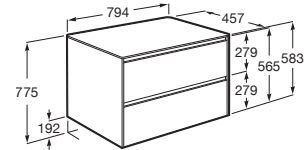

Base unit with two drawers for over countertop basin. Basin and faucet not included. *

A851727... 800 mm Right-hand basin
(Base A857629... + CT A857618...)

A851729... 800 mm Left-hand basin
(Base A857631... + CT A857618...)