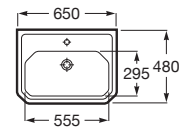

Wall-hung ceramic basin for pedestal with fixing kit. One taphole. Faucet and pedestal not included.

A3270A1000 650 mm

Optional:

Pedestal for ceramic basin.

A3370A0000

Finishes:

00