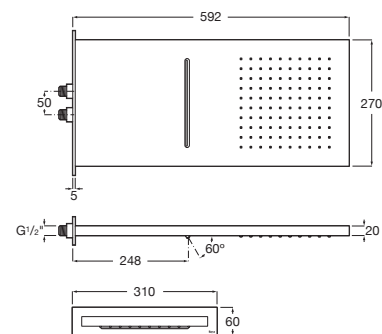

Raindream *

Rectangular stainless steel shower head for wall installation. Two functions: Rain and Waterfall.

A5B134A..0 270 x 592 mm

Finishes: