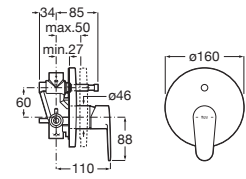

Faucets / Victoria Plus

Built-in bath-shower mixer (2 ways) with automatic diverter. Includes built-in body.

A5A064F.0

Finishes:

C0 **NB**