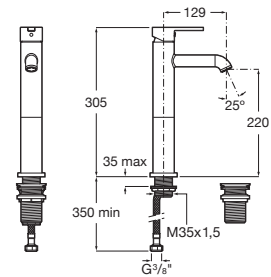

Basin mixer with smooth body and flexible supply hoses. Cold start. XL-Size.

A5A3A8AC0K

Finishes:

C0