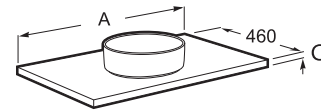

Countertop*

A857782... 991x460x15 mm (Marble)

Finishes:

A857782464 991x460x28 mm (MDF)

A	C
991	15
991	28

Finishes:

Set of Countertop mounting slats*
Ordered separately

A817013000