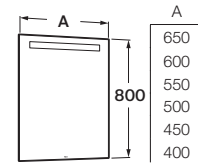

Eidos-N

Rectangular mirror with top lighting. Colour temperature: 4000K.

A812460000 400 mm

A812461000 450 mm

A812462000 500 mm

A812463000 550 mm

A812464000 600 mm

A812465000 650 mm

N

LED

Eidos-N

Rectangular mirror with top lighting. Colour temperature: 4000K.

A812466000 700 mm

A812467000 800 mm

A812468000 900 mm

A812469000 1000 mm

A812470000 1100 mm

A812471000 1200 mm

N

LED

Optional:

Demister device.

A812292000