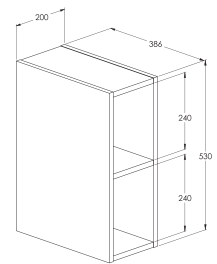

## Furniture, Mirrors and Lighting / Kwadro Plus

Side unit with double open shelf.\*  
To be completed with cabinets and countertop.

**A857975...** 200 x 386 x 530 mm

Finishes:

Countertops made of 28 mm MDF board covered with PVC foil. To be completed with cabinets and countertop.