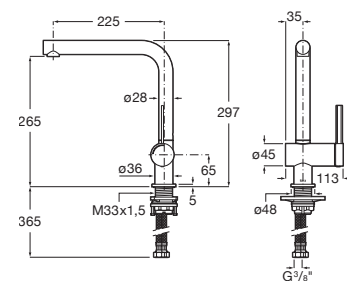

Ona*

Kitchen mixer with swivel L-spout. Includes flexible supply hoses. Cold Start.

A5A831F..0

Finishes: