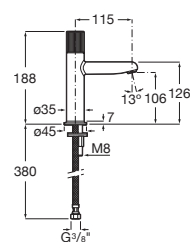

Basin mixer with smooth body and flexible supply hoses. Cold Start. Stripes handle. S-Size.

A5A3B3F.0

Universal waste.

A505401000 Chrome

A5054015.. Others

Finishes: