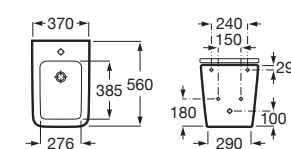

Back-to-wall bidet. Includes fixing kit. Faucet and bidet lid not included.*

A357537..0

Soft-closing Supralit® bidet lid.

A806532..B

Finishes:

00 62 65 64