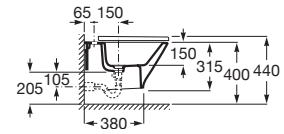

Wall-hung bidet with hidden fixations. Faucet and bidet lid not included. Compatible with Roca installation systems.

A3570N6000

Soft-closing Supralit® bidet lid.

A806D12001

Supralit® bidet lid.

A806D10001

Finishes:

00

Back-to-wall bidet with hidden fixations. Faucet and bidet lid not included.

A3570N7000