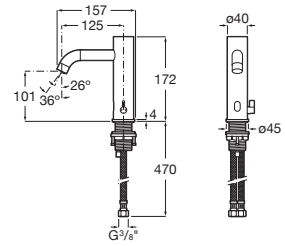

Ona-E*

Electronic one-water basin faucet with flexible supply hoses. S-Size. Powered by four 1.5V LR6 (AA) alkaline batteries.

A5A569EC00

Electronic one-water basin faucet with flexible supply hoses. S-Size. Mains operated (230V). Includes power source.

A5A579EC00

Optional:

Electronic soap or hand sanitizer dispenser with sensor, deck-mounted. Mains operated (100-240V). Includes power source.

A818014C00

Finishes:

Electronic soap or hand sanitizer dispenser with sensor, deck-mounted. Powered by four 1.5V D/LR20 alkaline batteries.

A818020C00

Cala-E*

Electronic basin mixer with flexible supply hoses. M-Size. Powered by four 1.5V LR6 (AA) alkaline batteries.

A5A536EC00

Electronic basin mixer with flexible supply hoses. M-Size. Mains operated (230V).

A5A556EC00

Finishes: