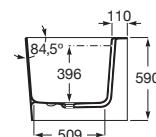

Ona*

Double-ended Stonex® bath with right-hand corner installation. White interior finish and a choice of exterior colours. Includes click-clack waste, trap and integrated overflow.

A248638..0 1600 x 700 mm 260 L

Finishes: