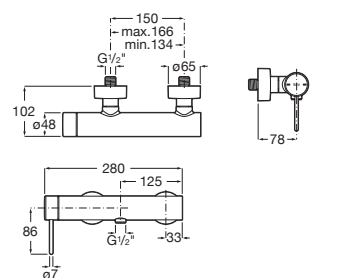

**A5A023F.0**

Finishes:

Wall-mounted shower mixer. Pin handle.

**A5A213F.0**

Finishes:

Wall-mounted shower mixer with integrated hand-shower holder. Pin handle.

**A5A2A3F.0**

Finishes: