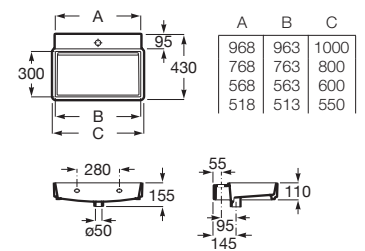

Wall hung ceramic basin with one taphole and fixing kit. Faucet not included.

**A327693..0 \*** 550 mm

**A327694..0 <sup>(1)</sup>** 600 mm

**A327695..0 \*** 800 mm

**A327698..0 \*** 1000 mm

Finishes:

00 62