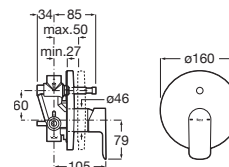

Built-in bath-shower mixer with automatic diverter (2 ways). Includes the built-in subset and the trim plate. Complete set.

A5A066E..0

Finishes: