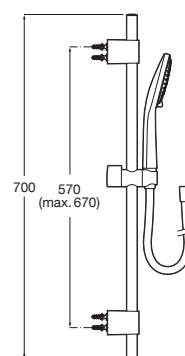

Sensum 110/3

Shower kit. Includes 110 mm hand-shower with 3 functions, 700 mm sliding bar and 1.70 m PVC anti-torsion flexible shower hose.

A5BG409C00

Flow rate 6 L

Finishes:

C0