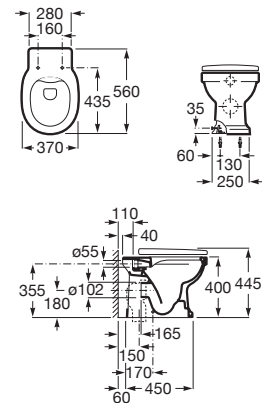

Bathroom Collections / Carmen

Single floorstanding Roca Rimless® WC with dual outlet. Includes fixing kit. Compatible with Roca Duplo One / Duplo S installation systems. Dual flush 4.5/3 L.

A3440A9000

Soft-closing Supralit® WC seat and cover.

A801B5200B

Finishes:

00

Close-coupled Roca Rimless® WC with dual outlet. Includes fixing kit and draining elbow.

A3420A7000

Dual flush 4.5/3L cistern with bottom inlet for WC. Includes fixing kit, inlet valve and flush valve.

A3410A1000

Soft-closing Supralit® WC seat and cover.

A801B5200B

Finishes:

00