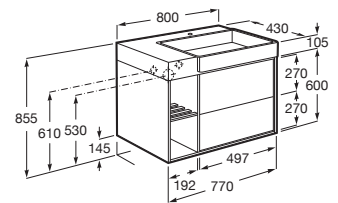

Unik - Asymmetric base unit with two drawers, side shelf and right-hand basin. Faucet not included. *

A852027... 800 mm
(Base A857881... + WB A327696000)

Finishes:

558 559 560 565