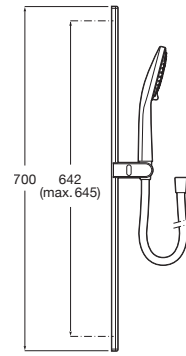

Sensum 110/3

Shower kit. Includes 110 mm hand-shower with 3 functions, 700 mm sliding bar and 1.70 m PVC anti-torsion flexible shower hose.

A5BGE09..0

Flow rate 6 L

Finishes: