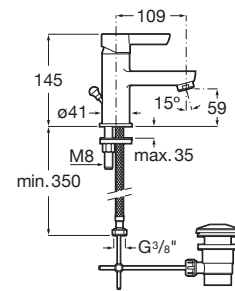

Basin mixer with smooth body and flexible supply hoses.

**A5A327AC0K**

Finishes:

C0

Basin mixer with smooth body, click-clack waste and flexible supply hoses. XL-Size.

**A5A377AC0K**

Finishes:

C0