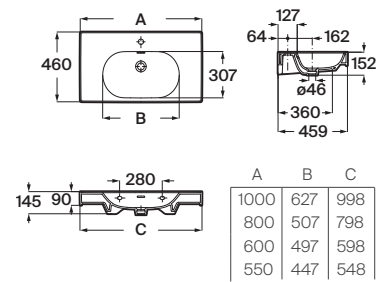

Bathroom Collections / Meridian

Wall-hung ceramic basin with fixing kit. Faucet not included. *

A327741..0 550 mm

A327742..0 600 mm

A327745..0 800 mm

A327746..0 1000 mm

Finishes:

Optional: Pedestal.

A337470..0

Semi-pedestal for ceramic basin and fixing kit.

A337471..0

Double wall-hung ceramic basin with fixing kit. Faucets not included. *

A327747..0 1200 mm

Finishes:

Over countertop ceramic basin. Faucet not included. *

A327748..0 460 mm

Finishes: