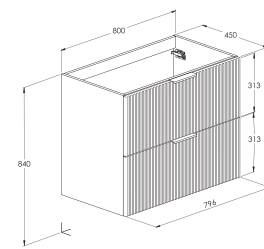

Unik - Base unit with two drawers.
Includes basin in white finish with 1 taphole.
Faucet not included.

A852478... 800 mm
(Base A857955... + WB A3272A4000)

A852477... 600 mm
(Base A857954... + WB A3272A3000)

Finishes:

529 532 464 539 147

See columns on p. 246