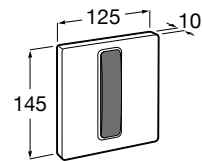

EPS Urinal*

Electronic flush plate for urinal.

A8903504.. Mains operated.

A8903505.. Battery operated.