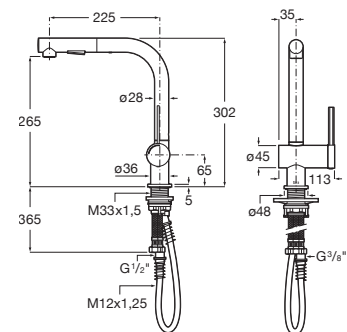

Ona*

Kitchen mixer with swivel L-spout and 2-function retractable shower. Includes flexible supply hoses. Cold Start.

A5A851F..0

Finishes: