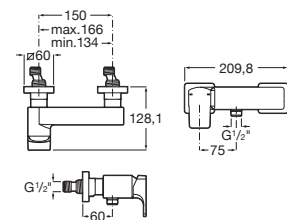

Wall-mounted shower mixer.

A5A2D01C00

Finishes:

C0