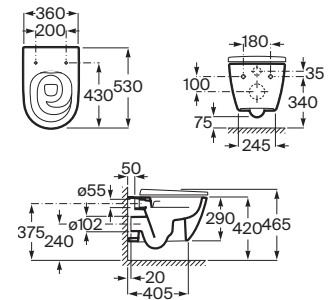

Ceramics wall-hung Roca Rimless® Vortex WC with hidden fixations. 4.5/3L dual flush. To be installed with the Roca Installation Systems.

A34668C..0⁽¹⁾

Soft-closing Supralit® WC seat and cover. The seat and cover is not available in Supraglaze® finish.

A801E12..1

Supralit® WC seat and cover. The seat and cover is not available in Supraglaze® finish.

A801E10..1

Finishes: