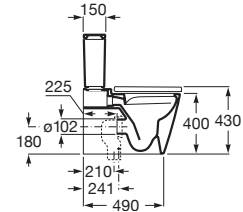

Bathroom Collections / Inspira

Back-to-wall close-coupled Roca Rimless® WC with dual outlet. Includes fixing kit and draining elbow.

A342526..0⁽¹⁾

Dual flush 4.5/3L cistern with bottom inlet for WC. Includes fixing kit, inlet valve and flush valve.

A341520..0⁽¹⁾

Soft-closing Supralit® WC seat and cover.

A801522..B

Finishes:

Compact back-to-wall close-coupled Roca Rimless® WC with dual outlet. Includes fixing kit and draining elbow. *

A342529..0

Dual flush 4.5/3L cistern with bottom inlet for WC. Includes fixing kit, inlet valve and flush valve. *

A341520..0

Soft-closing Supralit® WC seat and cover.

A80152C..B

Finishes: