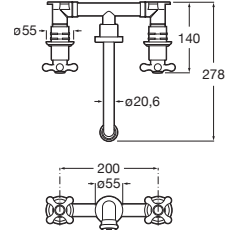

Built-in twin-lever basin mixer. Waste and flexible supply hoses not included. *

A5A474BC00

Finishes:

C0