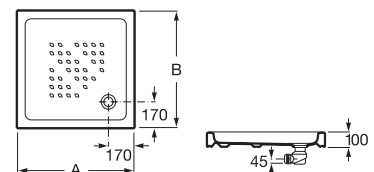

Non-enameled side

A	B
900	900
800	800
700	700