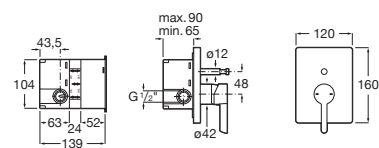

Built-in bath-shower mixer (2 ways) with diverter. Includes built-in body.

A5A0C7AC0K

Finishes:

C0