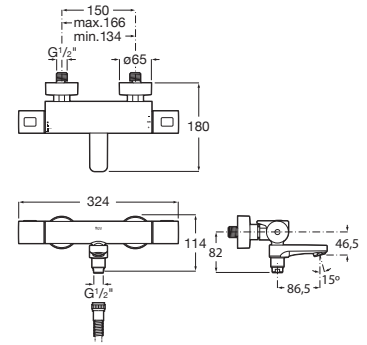

T-1000 Round *

Wall-mounted thermostatic bath-shower mixer with diverter-flow regulator.

A5A1E2E..0

Finishes: