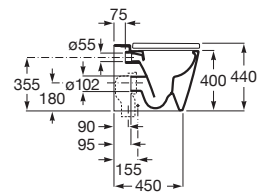

Soft-closing Supralit® WC seat and cover.

A801522..B

Finishes: