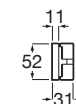

Accessories / Victoria Square

Wall-mounted tumbler holder (installation with screws or adhesive).

A817894..0

Finishes:

Shelf (installation with screws or adhesive).

A817888..0

Finishes:

Towel rail (installation with screws or adhesive).

A817884..0 600 mm

A817883..0 400 mm

A817882..0 * 300 mm

Finishes:

Double swivel towel rail. *

A817885..0

Finishes:

Towel ring (installation with screws or adhesive).

A817886..0

Finishes: