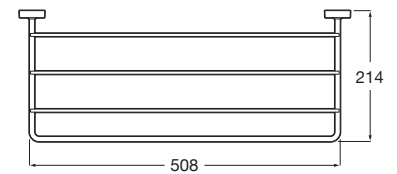

Towel rack.

A817729..0 500 mm

Finishes:

C0 **NB**