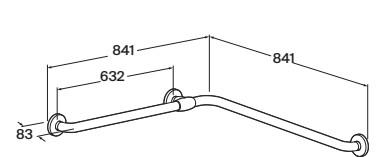

### Access Pro\*

L-shaped grab bar, 3-point anchorage to 2 walls, made of steel.

**A816937C00**

N