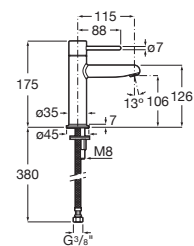

**A5A323F.0**

Universal waste.

**A505401000** Chrome

**A5054015..** Others

Finishes:

C0 CN P0 P1 P2 P3

Basin mixer with smooth body and flexible supply hoses. Cold Start. Dome handle. S-Size.

**A5A3Y3F.0**