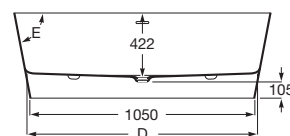

Raina*

Stonex® back to wall bath. Double-ended bath with one wall installation. Includes click-clack waste, trap and integrated overflow.

A248665..0 1800 x 800 mm 338 L

A248668..0 1700 x 750 mm 305 L

Finishes:

A	B	C	D	E	F
1800	800	512	1295	56°	71°
1700	750	500	1265	60°	73°

Raina*

Double-ended Stonex® bath with left-hand corner installation. White interior finish and a choice of exterior colours. Includes click-clack waste, trap and integrated overflow.

A248663..0 1800 x 800 mm 315 L

A248666..0 1700 x 750 mm 278 L

Finishes: