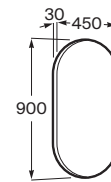

Furniture, Mirrors and Lighting / Mirrors and Magnifying Mirrors

Luna Ambient

Round mirror with perimeter light. Colour temperature: 3000K.

A812400000 600 mm

A812401000 800 mm

A812402000 1000 mm

LED

Luna Ambient

Oval mirror with perimeter light. Colour temperature: 3000K.

A812429000 450 mm

LED

Luna*

Rectangular mirror.

A812182000 600 mm

A812184000 700 mm

A812117000 800 mm

A812188000 900 mm

A812189000 1000 mm

A812190000 1100 mm

A812191000 1200 mm

A812192000 1300 mm

Optional:
Demister device.
A812292000

Luna

Round mirror.

A812193000 Ø 550 mm

A812194000 Ø 750 mm