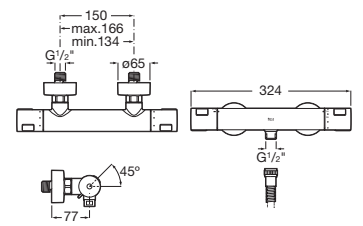

T-500

Wall-mounted thermostatic shower mixer.

A5A2E18..0

Finishes: