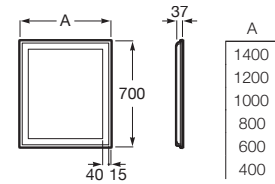

Furniture, Mirrors and Lighting / Mirrors and Magnifying Mirrors

Iridia *

Rectangular mirror with dimmable perimeter LED lighting and demister device, both sensor-activated. Colour temperature: 4000K.

A812339000 400 mm

A812340000 600 mm

A812341000 800 mm

A812342000 1000 mm

A812346000 1200 mm

A812347000 1400 mm