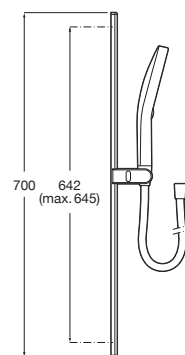

Plenum 130/3

Shower kit. Includes 130 mm hand-shower with 3 functions, 700 mm sliding bar and 1.70 m PVC anti-torsion flexible shower hose.

A5B8E14..0

Flow rate 8 L

Finishes:

NB B0