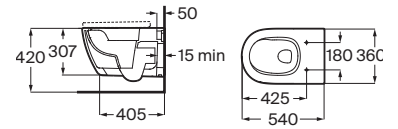

Wall-hung Roca Rimless® Vortex WC. Includes fixing kit. Compatible with Roca installation systems. Dual flush 4.5/3 L, adjustable to 4/2 L.

A346747.0

Soft-closing WC seat and cover with stainless steel hinges.

A801F92..1

Finishes:

00 62 08

N