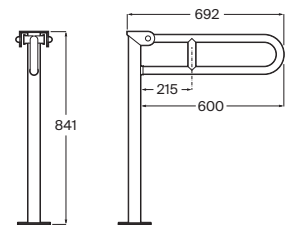

Access Pro*

Folding grab bar with base.

A816917NB0 800 mm

A816910NB0 600 mm

N