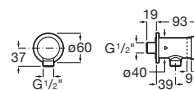

Specific Uses / Fluent Self-closing Faucets

Fluent *

Self-closing wall-mounted one-water angle shut-off cock for urinal.

A5A9B24C00

External urinal pipe.

A5A9317C00

Finishes:

C0

N