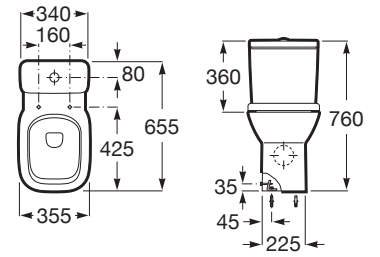

Bathroom Collections / Debbia

Back-to-wall close-coupled WC with dual outlet. Includes fixing kit.

A34299B00U

Dual flush 4.5/3L cistern with side inlet for WC. Includes fixing kit, inlet valve and flush valve.

A341992000

Dual flush 4.5/3L cistern with bottom inlet for WC. Includes fixing kit, inlet valve and flush valve.

A341993000

Soft-closing Supralit® WC seat and cover with metal hinges.

A8019D200B

Soft-closing WC seat and cover with metal hinges.

A8019D2004

Back-to-wall single floorstanding WC with dual outlet. Compatible with Roca installation systems.

A347996000

Soft-closing Supralit® WC seat and cover with metal hinges.

A8019D200B

Soft-closing WC seat and cover with metal hinges.

A8019D2004

WC seat and cover with metal hinges.

A8019D0004