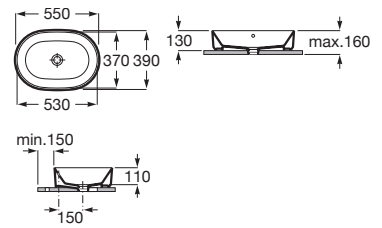

Over countertop ceramic basin. Faucet not included.

A3270Y1000 550 mm

Finishes:

00