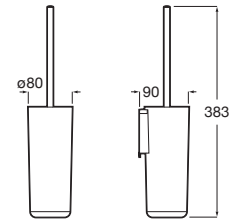

Finishes:

Wall-mounted toilet brush holder (installation with screws or adhesive).

A817734..0