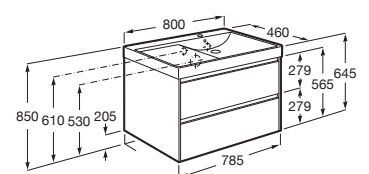

Unik - Base unit with two drawers and Fineceramic® basin. Faucet not included. *

A851690... 800 mm Right-hand basin
(Base A857629... + WB A327688004)

A851692... 800 mm Left-hand basin
(Base A857631... + WB A327689004)

Finishes: