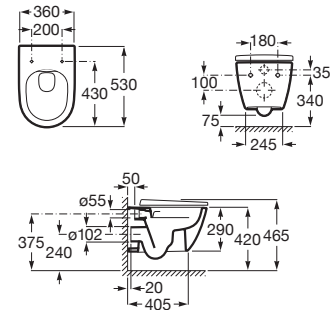

Wall-hung Roca Rimless® WC with hidden fixations. Includes fixing kit. Compatible with Roca installation systems. Dual flush 4.5/3 L.

A346687.0

Soft-closing Supralit® WC seat and cover. The seat and cover is not available in Supraglaze® finish.

A801E12..1

Supralit® WC seat and cover. The seat and cover is not available in Supraglaze® finish.

A801E10..1

Finishes: