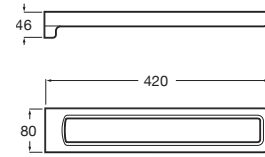

Double towel rail. *

A817031001 Chrome

A817031..0 Others