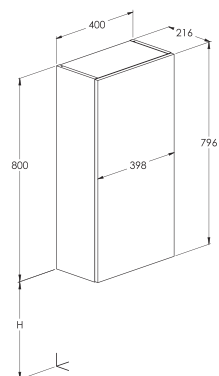

Furniture, Mirrors and Lighting / Extra Columns

Reversible top unit with one door.*

A857958... 800 mm

Finishes: