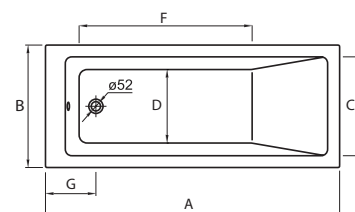

A	B	C	D	E	F	G
1800	800	670	490	450	1200	245
1700	750	610	440	450	1035	290
1700	700	560	390	460	1035	290

Front panel

A259131000 1800 mm

A259923000 1700 mm

Side panel

A259130000 800 mm

A259927000 750 mm

A259926000 700 mm

Legs for bath

A24F112000

Siphon

A24L542000

Mounting with legs is recommended for built-in installation. To install the bath with panels it is recommended to use only structure!

Finishes:

00