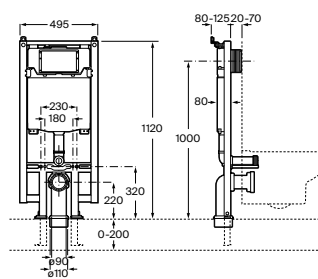

Duplo WC One Compact

Built-in structure with compact dual flush cistern for wall-hung WC, minimum depth of 90 mm. Axial distance of 180 and 230 mm. $\varnothing 90$ / $\varnothing 110$ elbow. Metallic profile capable of withstanding 400 kg. Adjustable feet from 0-200 mm with braking system. Upper hydraulic connections. To be completed with a compatible Roca flush plate (not included).

A890073020