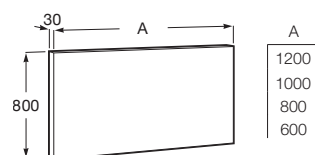

Furniture, Mirrors and Lighting / Mirrors and Magnifying Mirrors

Luna Frame Ambient

Oval mirror with perimeter light. Matt Black frame. Colour temperature: 3000K.

A812428000 450 mm

LED

Luna Frame

Rectangular mirror. Matt Black frame.

A812413000 600 mm

A812414000 800 mm

A812415000 1000 mm

A812416000 1200 mm

Luna Frame

Round mirror. Matt Black frame.

A812417000 600 mm

A812418000 800 mm

A812419000 1000 mm

Luna Frame

Oval mirror. Matt Black frame.

A812420000 450 mm

Luna Ambient

Rectangular mirror with perimeter light. Colour temperature: 3000K.

A812396000 600 mm

A812397000 800 mm

A812398000 1000 mm

A812399000 1200 mm

LED