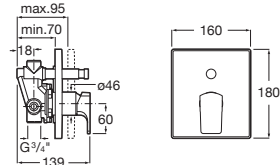

Built-in 1/2" bath-shower mixer (2 ways) with automatic diverter.

A5A0B01C00

To be completed with:

Universal RocaBox for built-in installations.

A525869403

Finishes:

C0