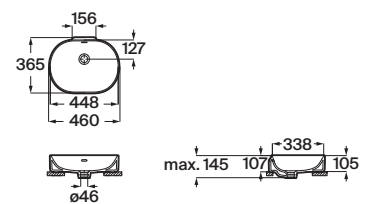

Over countertop ceramic basin. Faucet not included. *

A327748..0 460 mm

Finishes: