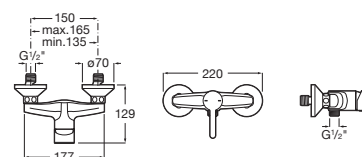

Wall-mounted shower mixer.

A5A2D7AC0K

Finishes:

C0