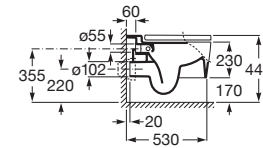

Wall-hung Roca Rimless® WC. Includes fixing kit. Compatible with Roca installation systems. Dual flush 4.5/3 L.

A346537..0

Soft-closing Supralit® WC seat and cover.

A801532..B

Finishes:

Back-to-wall single floorstanding Roca Rimless® WC with dual outlet. Includes fixing kit. Compatible with Roca installation systems. Dual flush 4.5/3 L.

A347537..0 ⁽¹⁾