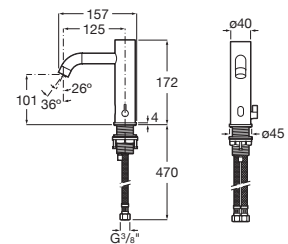

Electronic soap or hand sanitizer dispenser with sensor, deck-mounted. Powered by four 1.5V D/LR20 alkaline batteries.

A818020C00