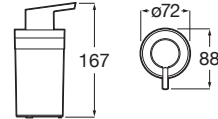

Finishes:

Over countertop soap dispenser.

A817893..0