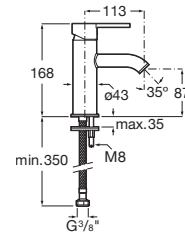

Basin mixer with smooth body and flexible supply hoses. Cold Start.

A5A328AC0K

Finishes:

C0