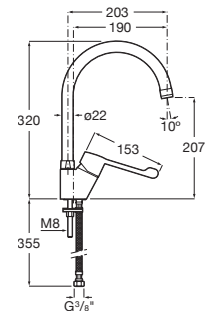

Victoria Pro

Kitchen mixer with swivel spout, elongated ergonomic handle and flexible supply hoses.

A5A8E5GC00

Finishes:

C0