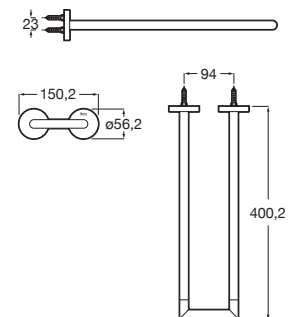

**A817574..0** 600 mm

**A817575..0 \*** 450 mm

**A817576..0 \*** 300 mm

Finishes:

Double towel rail. \*

**A817577.0**

Finishes: