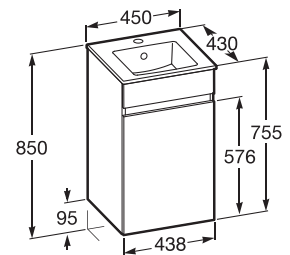

Unik - Base unit with one door.
Includes basin in white finish with 1 taphole.
Faucet not included.

A852501... 450 mm
(Base A858008... + WB A325005000)

Finishes: