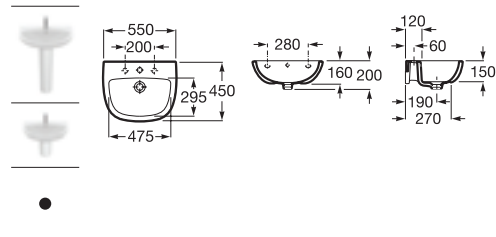

Wall-hung ceramic basin with one tap hole and fixing kit. Faucet not included.

A325195000 550 mm

Optional:

Pedestal for ceramic basin.

A335990000

Semi-pedestal for ceramic basin with fixing kit.

A335191000

Finishes:

00