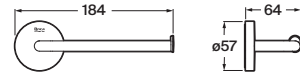

Toilet roll holder without cover (installation with screws or adhesive).

A817747..0

Finishes:

C0 NB

N