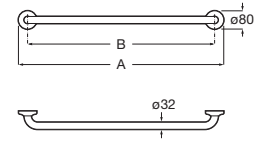

A	B
980	900
780	700
680	600
480	400
380	300

Access Pro

Straight grab bar for people with reduced mobility. Includes fixing kit. Stainless steel, polished finish.

A816930001* 900 mm

A816929001 700 mm

A816928001 600 mm