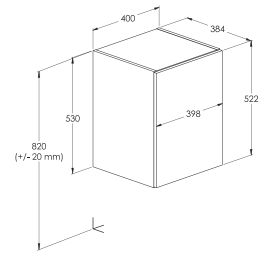

Side unit with basket.*
To be completed with cabinets and countertop.

A857973... 400x384x530 mm

Finishes: