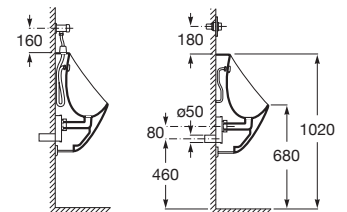

Roca Rimless® ceramic urinal with back inlet. Includes fixing kit, supply hose, trap and vandal-proof drain plug.

A3590J3000

Compatible with Fluent fluxors, they are ordered separately. *

A5A9C24C00

A5A9A24C00

Finishes:

00