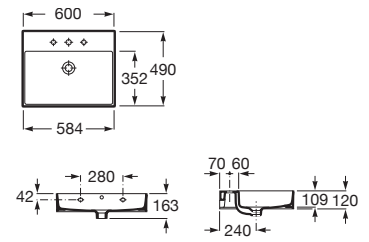

Bathroom Collections / Inspira

Wall-hung Fineceramic® basin with fixing kit.
Faucet not included. ⁽¹⁾

A32752C..0 600 mm

Finishes:

00 62 65 64