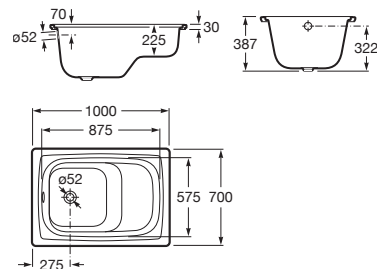

Contesa-Banaseo

Rectangular steel bath (2.1 mm steel sheet).

A213100001 1000 x 700 mm 73 L