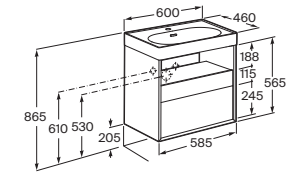

**A858106...** 600 mm

Finishes:

N

Base unit with two drawers and open shelf for basin. Compatible with centered or asymmetric basin. Basin and faucets not included. \*

**A858107...** 800 mm

Finishes:

N

Base unit with two drawers and open shelf for basin. Basin and faucets not included. \*