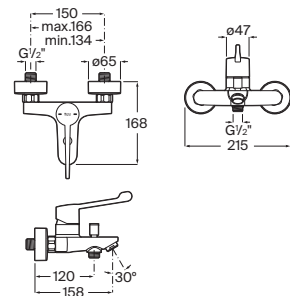

Victoria Pro

Wall-mounted bath-shower mixer with automatic diverter and elongated ergonomic handle.

A5A025GC00

Finishes:

C0