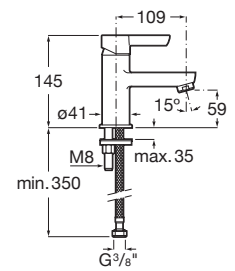

Basin mixer with smooth body and flexible supply hoses.

A5A327AC0K

Finishes:

C0