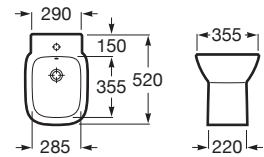

Back-to-wall bidet. Faucet not included.

A355997000

Finishes:

00