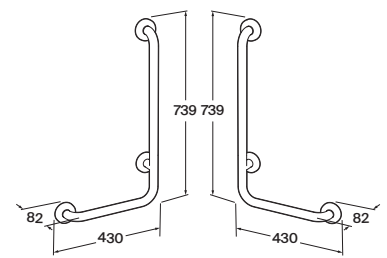

### Access Pro

90° angled grab bar for people with reduced mobility, right-hand installation. Includes fixing kit.

**A816906009**

Left side

**A816907009**

Right side

N