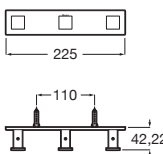

Finishes:

Triple robe hook.

A817603..0