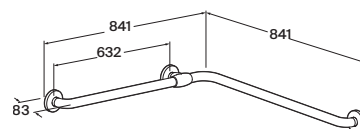

Access Pro*

L-shaped grab bar, 3-point anchorage to 2 walls, made of steel.

A816937NB0

N