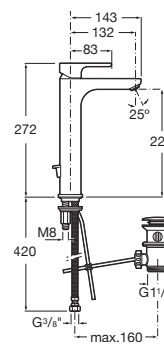

Basin mixer with pop-up waste and flexible supply hoses. Cold Start. XL-Size.

A5A3C09C00

Finishes:

C0