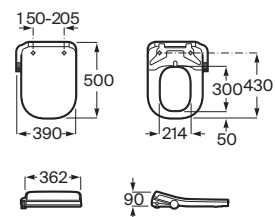

Smart Toilets / Multiclean®

M4 Square

Smart seat with washing and drying function. Square shape. Needs conventional water and power supply.

A804054021

Finishes: