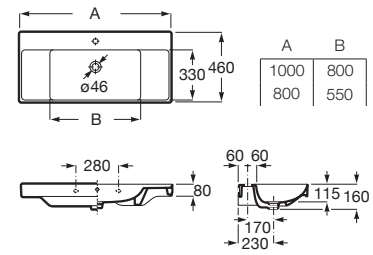

Wall-hung Fineceramic® basin for pedestal or semipedestal with fixing kit. Faucet not included.

A32768H..0 ⁽¹⁾ 800 mm

A32768A..0 ⁽²⁾ 1000 mm