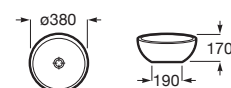

### Bol

Over countertop ceramic basin. Faucet not included.

A32787K..0 380 mm

Finishes:

Dimensions in mm. ● Drilled tap hole.

Replace (.) in the product reference with the code of the chosen finish: 00 White, 62 Matt White, 64 Onyx, 65 Beige, 66 Coffee, 08 Matt Black