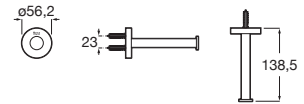

Spare toilet roll holder. *

A817584..0