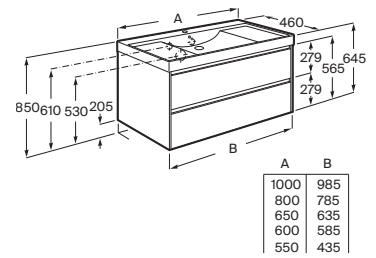

Unik - Base unit with two drawers and Fineceramic® basin. Faucet not included.

A851687... * 550 mm
(Base A857612... + WB A327685004)

A851688... ⁽¹⁾ 600 mm
(Base A857613... + WB A327686004)

A851689... ⁽¹⁾ 650 mm
(Base A857614... + WB A327687004)

A851691... ⁽²⁾ 800 mm
(Base A857630... + WB A32768H004)

A851693... ⁽³⁾ 1000 mm
(Base A857616... + WB A32768A004)

Finishes: