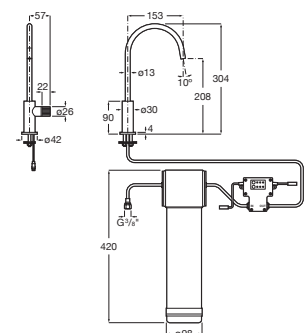

Roca Aquafy 1 way

Kitchen mixer with 1-way water filtration function and C-spout. Includes 5-step filtration cartridge.

A5A8A3GC00

Finishes:

N