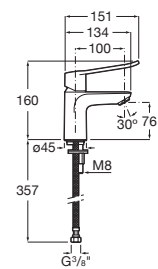

Victoria Pro

Basin mixer with smooth body, elongated handle with groove, and flexible supply hoses.

A5A3D5GC00

Finishes:

C0