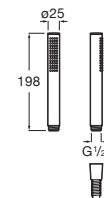

**A5B3113C00**

Flow rate 6 L

**A5BCB13C00**

Finishes:

**Stella Stick Round**

Hand-shower with 1 function.

**A5B9B61..0**

Finishes: