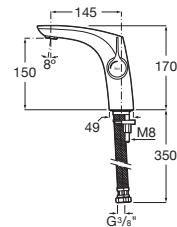

Basin mixer with smooth body and flexible supply hoses. Click-clack waste not included. Cold Start. M-Size.

A5A3B3A..0

Finishes:

CN RG NM