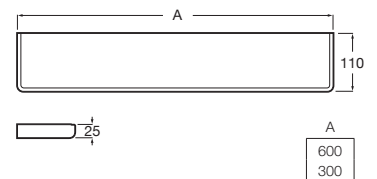

Finishes:

Shelf.

**A817027001** Chrome 600 mm

**A817027..0** Others 600 mm

**A817040001** Chrome 300 mm

**A817040..0** Others 300 mm

Finishes:

Towel rail.