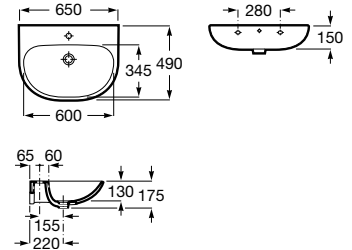

Bathroom Collections / Victoria

Compact wall-hung ceramic basin with fixing kit. Faucet not included.

A325V04000 450 mm

Optional:

Pedestal for ceramic basin.

A335990000

Semi-pedestal for compact ceramic basin with fixing kit.

A337992000

Finishes:

00

Wall-hung ceramic basin with fixing kit. Faucet not included.

A325V03000 520 mm

A325V02000 560 mm

A325V01000 650 mm

Optional:

Pedestal for ceramic basin.

A335990000

A337991000

Finishes:

00

Wall-hung Roca Rimless® WC. Includes fixing kit. Compatible with Roca installation systems. Dual flush 4.5/3 L, adjustable to 4/2 L.

A346V03000

Soft-closing Supralit® WC seat and cover with stainless steel hinges.

A801E52001

Supralit® WC seat and cover with stainless steel hinges.

A801E50001

Slim soft-closing WC seat and cover with stainless steel hinges.

A801E52002

Slim soft-closing WC seat and cover with metal hinges.

A801392001

Finishes:

00

Semi-pedestal for ceramic basin with fixing kit.