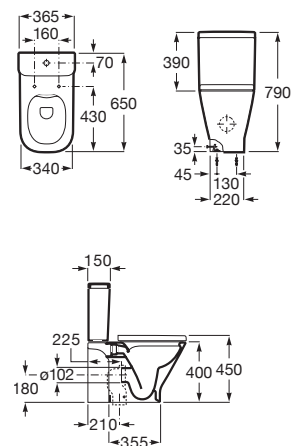

Supralit® WC seat and cover.

A80147000B

Slim soft-closing seat and cover for toilet with quick release.

A801472003