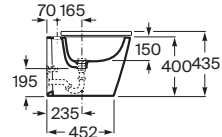

Soft-closing Supralit® bidet lid.

A806522..B

Finishes: