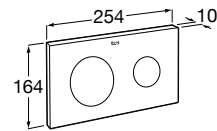

PL10 Dual

Dual flush plate for Roca installation systems.
No tools required for installation.

A8901890..