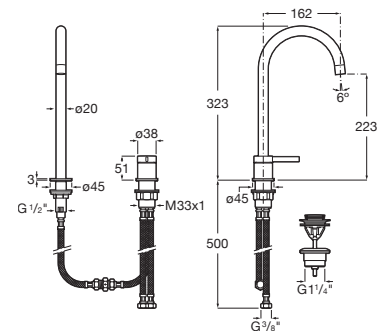

**A5A389E..0**

Finishes:

Basin mixer with deck-mounted handle, smooth body, click-clack waste and flexible supply hoses. 323 mm high spout. XL-Size.

**A5A399E..0**

Finishes:

Twin-lever basin mixer with deck-mounted handles - 3 holes-, smooth body and flexible supply hoses. L-Size. \*