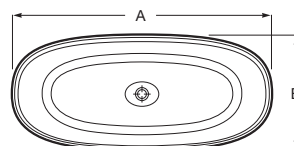

Ariane

Oval Stonex® freestanding bath. Includes click-clack waste, trap and integrated overflow. White interior finish and a choice of exterior colours.

A248669..0* 1800 x 800 mm 284 L

A248670..0* 1700 x 750 mm 260 L

A248470..0⁽¹⁾ 1650 x 750 mm 240 L