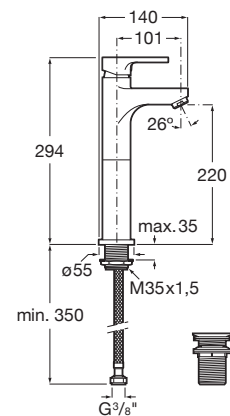

Basin mixer with smooth body, click-clack waste and flexible supply hoses. Cold Start. XL-Size.

A5A376AC0K

Finishes:

C0