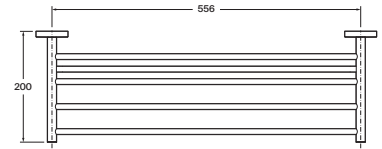

Towel rack.

A817745..0

Finishes:

C0 NB

N