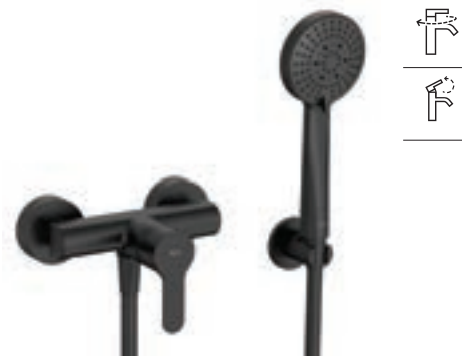

Faucets / L20

Wall-mounted shower mixer with Stella 100/3F hand-shower, 1.75 m satin PVC flexible shower hose and fixed wall bracket. *

A5A2009NB4

Finishes:

NB