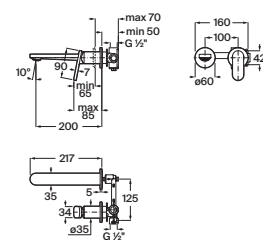

Built-in basin mixer. 200 mm long spout. Waste not included.

A5A357G..0

To be completed with:

Built-in for the installation of built-in single-lever basin mixer (please check compatibilities).

A525233403

Finishes: