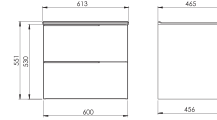

Unik - Base unit with two drawers.
Includes basin in white finish with 1 taphole.
Faucet and handles not included.

A852018... 600 mm
(Base A857870... + WB A3272A3000)

Finishes: