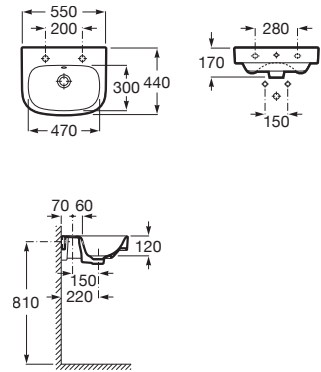

Wall-hung ceramic basin with one tap hole and fixing kit. Faucet not included.

A325995000 550 mm

Optional:

Pedestal for ceramic basin.

A335990000

Semi-pedestal for ceramic basin with fixing kit.

A337991000

Finishes:

00