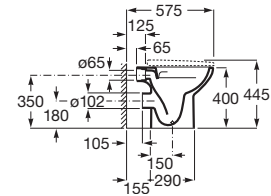

Single floorstanding Roca Rimless® WC with vertical outlet. Includes fixing kit. Compatible with Roca installation systems. Dual flush 4.5/3 L, adjustable to 4/2 L.

A344V04000

Single floorstanding Roca Rimless® WC with horizontal outlet. Includes fixing kit. Compatible with Roca installation systems. Dual flush 4.5/3 L, adjustable to 4/2 L.

A344V03000

Soft-closing Supralit® WC seat and cover with stainless steel hinges.

A801E52001

Supralit® WC seat and cover with stainless steel hinges.

A801E50001

Slim soft-closing WC seat and cover with stainless steel hinges.

A801E52002

Finishes:

Compact back-to-wall close-coupled Roca Rimless® WC with dual outlet. Includes fixing kit and draining elbow.

A342V05000

Dual flush 4.5/3L WC cistern, adjustable to 4/2L, with side inlet. Includes fixing kit, inlet valve and flush valve.

A341V00000

Dual flush 4.5/3L WC cistern, adjustable to 4/2L, with bottom inlet. Includes fixing kit, inlet valve and flush valve.

A341V01000

Compact Soft-closing Supralit® WC seat and cover with stainless steel hinges.

A801E62001