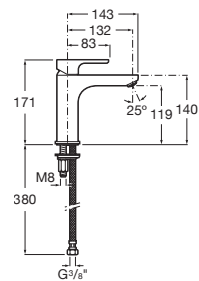

**A5A3K09..0**

Finishes:

C0 NB

Basin mixer with smooth body and flexible supply hoses. Click-clack waste not included. Cold Start. M-Size.

**A5A3B09C00**

Finishes:

C0

Basin mixer with pop-up waste and flexible supply hoses. Cold Start. XL-Size.