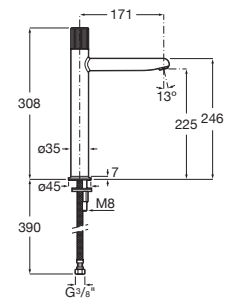

Faucets / Nu

Basin mixer with smooth body and flexible supply hoses. Cold Start. Stripes handle. XL-Size.

A5A3C3F.0

Universal waste.

A505401000 Chrome

A5054015.. Others

Finishes: