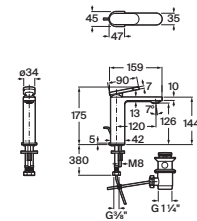

Basin mixer with pop-up waste and flexible supply hoses. Cold Start. M-Size.

A5A307GC00

Finishes:

C0

N