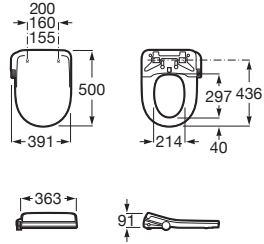

Finishes:

**M4 Round**

Smart seat with washing and drying function. Round shape. Needs conventional water and power supply.

**A804054001**

Finishes:

**M4 Round Compact \***

Smart seat for compact WC with washing and drying function. Round shape. Needs conventional water and power supply.