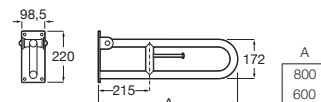

**A816909NB0** 800 mm

**A816908NB0** 600 mm

N

**Access Pro**

Folding grab bar with toilet roll holder for people with reduced mobility.

**A816934001** 800 mm

**A816935001** 600 mm

N