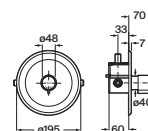

Avant-N*

Self-closing built-in shower mixer with push-button with integrated selector for temperature regulation.

A5A2B79C00

Finishes:

C0

N