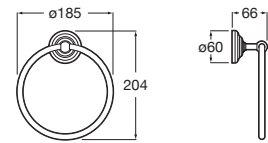

Accessories / Carmen

Towel ring.

A817002001

Finishes:

00