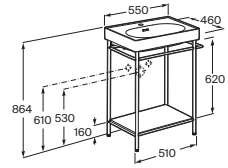

## Bathroom Collections / Meridian

Floorstanding metal structure for basin with shelf and towel holder. Basin and faucet not included. \*

**A858110...** 550 mm

Finishes:

**485**

N

Floorstanding metal structure for basin with shelf and towel holder. Basin and faucet not included. \*