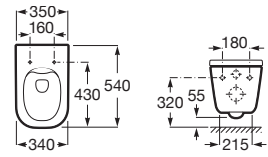

Wall-hung Roca Rimless® WC with hidden fixations. Includes fixing kit. Compatible with Roca installation systems. Dual flush 4.5/3 L.

A34647L000

Soft-closing Supralit® WC seat and cover.

A80147200B

Supralit® WC seat and cover.

A80147000B

Slim soft-closing seat and cover for toilet with quick release.

A801472003

Finishes:

00