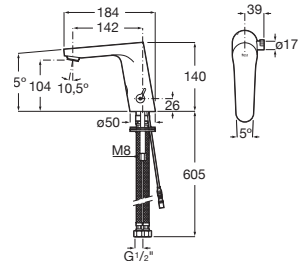

L30-E

Electronic basin mixer with flexible supply hoses. S-Size. Powered by four 1.5V LR6 (AA) alkaline batteries or mains operated (230V). Includes power source.

A5A5809C00

Finishes: