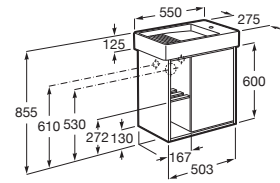

Unik - Compact asymmetric base unit with one door, side shelf and basin. Faucet not included. *

A852022... 550 mm
(Base A857876... + WB A327692000)

Finishes:

558 559 560 565