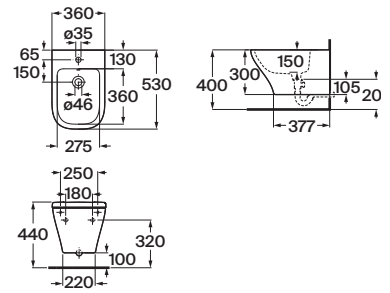

Wall-hung bidet with hidden fixations. Includes fixing kit. Faucet and bidet lid not included. Compatible with Roca installation systems. *

A357V15000

Soft-closing bidet lid with stainless steel hinges.

A806F72001

Bidet lid with stainless steel hinges.

A806F70001

N