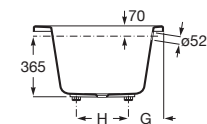

A	B	C	D	E	F
1800	900	470	860	900	425
1700	800	460	780	850	375

G	H
255	340
240	270

Rectangular acrylic bath with Tonic hydromassage, push button and waste kit.

A248584001 1800 x 900 mm 290 L

A248583001 1700 x 800 mm 210 L

Rectangular acrylic bath.

A248556000 1800 x 900 mm 290 L

A248555000 1700 x 800 mm 210 L

Optional:

Bath grip. (1 piece)

A248595000

Headrest

A248594000

Front panel.

A259114000 1800 mm

A259113000 1700 mm

Side panel.

A259118000 900 mm

A259117000 800 mm

Finishes:

00