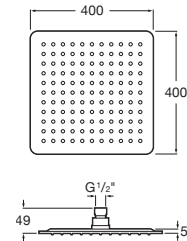

Raindream

Square adjustable stainless steel shower head for wall or ceiling installation in chrome. Rain function. Wall/ceiling support kit/arm not included.

A5B2850C00 400 x 400 mm

Finishes: