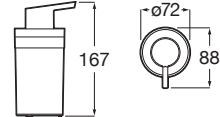

Finishes:

C0 NB

Over countertop soap dispenser.

A817893..0