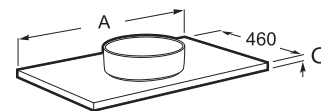

Countertop*

A857783... 1191x460x15 mm (Marble)