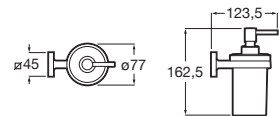

Finishes:

01

Wall-mounted soap dispenser.

A816828001