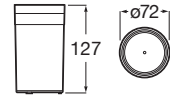

Finishes:

Over countertop tumbler.

A817895..0