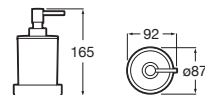

Robe hook.

A817020001 Chrome

A817020..0 Others

Finishes:

Wall-mounted soap dish. *

A817023001 Chrome

A817023..0 Others

Finishes:

Over countertop soap dish. *

A817024001 Chrome

A817024..0 Others

Finishes:

Wall-mounted soap dispenser.

A817037001 Chrome

A817037..0 Others

Finishes:

Over countertop soap dispenser.

A817026001 Chrome

A817026..0 Others

Finishes: