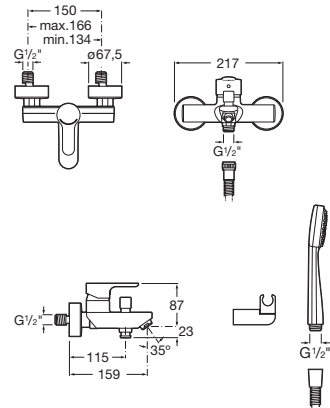

Bidet mixer with smooth body, ball-valve jet regulator and flexible supply hoses. Click-clack waste not included. Cold Start. *

A5A6C09NB0

Finishes:

NB

Wall-mounted bath-shower mixer with automatic diverter, Stella 80/1 hand-shower, 1.70 m flexible shower hose and swivel wall bracket.

A5A0109C02

Finishes:

C0