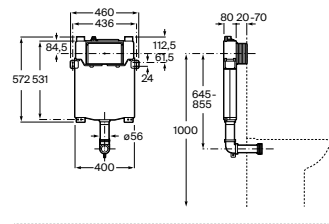

Basic Tank One Compact

Compact built-in cistern with dual flush for single floorstanding WC. Minimum depth of 80 mm. Installation in partition wall with uprights and/or in front of sturdy wall. Top hydraulic connection. To be completed with a compatible Roca flush plate (not included).

A890070200