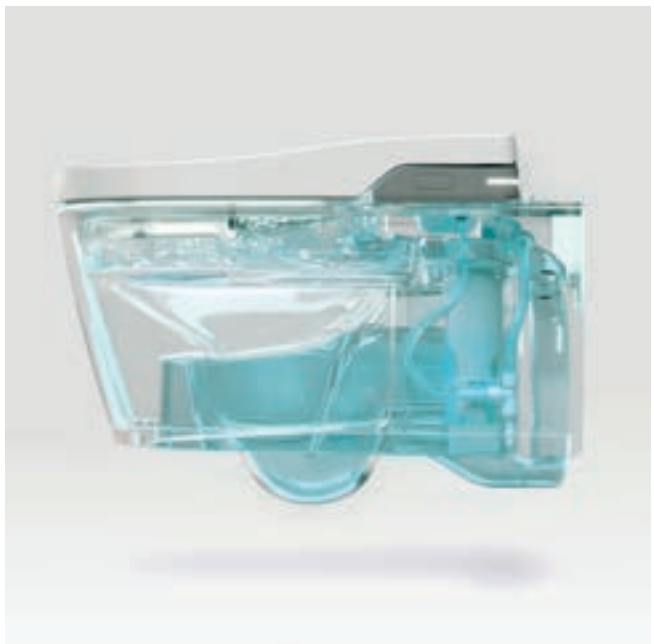

Heated Seat: A heat seat adds to the luxury experience by distributing heat evenly for extra comfort. Users can choose from four different temperature levels, either continuously or scheduled via the app.

In-Tank®. A notable innovation is Roca's In-Tank® technology. This ingenious design, which integrates the cistern into the toilet bowl, significantly enhances the user experience by combining practicality with advanced technology for maximum convenience. The In-Tank design is both space-saving and aesthetically pleasing. By eliminating the external ceramic cistern and flush plate, it frees up valuable bathroom space while maintaining clean, sleek lines that contribute to a modern and visually appealing look. Placing all the necessary elements in the toilet bowl and off the wall also ensures easier access, installation and maintenance. In-Tank® offers a 4.5 litre full flush that combines powerful performance with quiet operation. Unlike traditional systems where water is stored behind the wall, In-Tank's integrated design ensures reduced noise levels, without disturbing adjacent rooms.