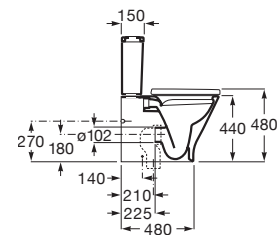

Supralit® WC seat and cover.

A80147000B

Slim soft-closing seat and cover for toilet with quick release.

A801472003