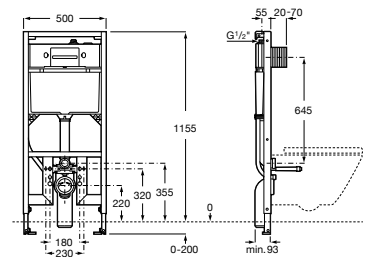

Duplo S Smart

Built-in structure with compact dual flush cistern, flexible inlet pipe for smart toilets, corrugated pipe and installation accessories, minimum depth of 90 mm and ø90 / ø110 elbow. Flushing mechanism with cable technology. Installation with uprights and/or in front of sturdy wall.

A8900A8020