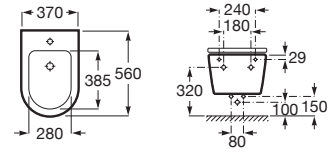

Wall-hung bidet. Includes fixing kit. Faucet and bidet lid not included. Compatible with Roca installation systems.

A357525..0⁽¹⁾

Soft-closing Supralit® bidet lid.

A806522..B

Finishes:

Back-to-wall bidet. Includes fixing kit. Faucet and bidet lid not included. *

A357527..0