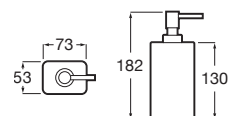

Over countertop soap dispenser.

A817673..0 53 x 73 mm

Finishes: