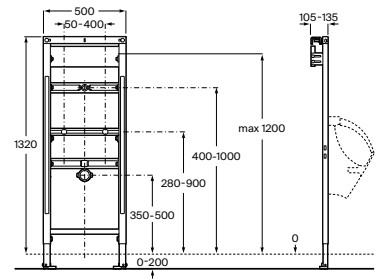

Duplo S Urinal

Built-in structure for urinal. Installation minimum depth of 105 mm. Metallic profile capable of withstanding 130 kg. Adjustable feet from 0-200 mm with braking system. Adjustable hydraulic connection.

A8900F4100