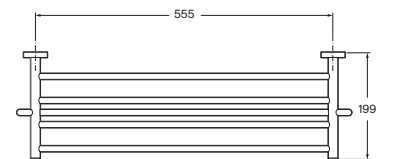

Towel rack with towel rail.

A816836001

Finishes:

00