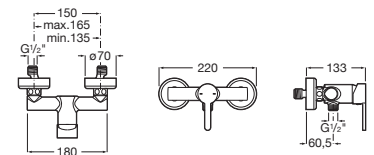

Wall-mounted shower mixer

A5A2D8AC0K

Finishes:

C0