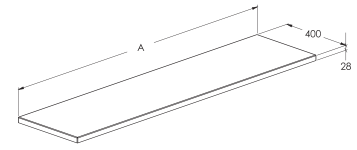

Countertops made of 28 mm MDF board covered with PVC foil. To be completed with cabinets and countertop.

1600x400x28 mm *

A857968578
Classic Oak
A857968579
Walnut

A
606
806
1008
1210
1410
1610

1400x400x28 mm *

A857967578
Classic Oak
A857967579
Walnut

800x400x28 mm *

A857964806
Glossy White
A857964578
Classic Oak
A857964579
Walnut

1200x400x28 mm *

A857966806
Glossy White
A857966578
Classic Oak
A857966579
Walnut

600x400x28 mm *

A857963806
Glossy White
A857963578
Classic Oak
A857963579
Walnut

1000x400x28 mm *

A857965806
Glossy White
A857965578
Classic Oak
A857965579
Walnut

Finishes:

See columns on p. 246