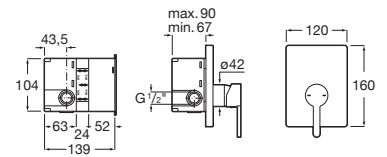

Built-in shower mixer (1 way).
Includes built-in body. *

A5A2C8AC0K

Finishes:

C0