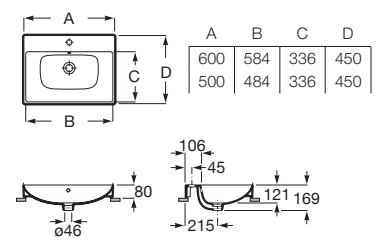

In countertop Fineceramic® basin. Faucet not included.*

A32768N..0 600 mm

Finishes: