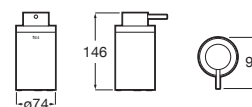

Finishes:

Over countertop soap dispenser.

A817589..0