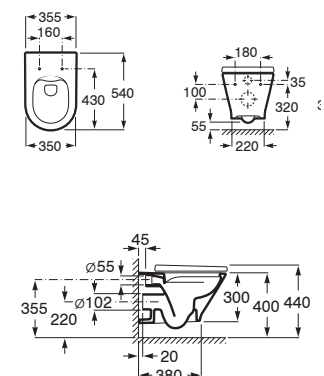

Supralit® WC seat and cover.

**A801D10001**

Slim soft-closing seat and cover for toilet with quick release.

**A801D12003**

Finishes:

00

Single floorstanding Roca Rimless® WC with dual outlet. Includes fixing kit. Compatible with Roca installation systems. Dual flush 4.5/3 L.