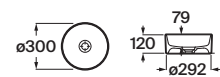

### Terra

Over countertop Fineceramic® basin. Faucet not included.

A32787U..0 300 mm

Finishes:

00 62 08

N