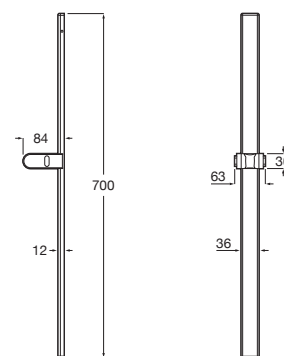

Shower Solutions / Bars

Minimal

Shower bar with adjustable and swivel hand-shower bracket.

A5B07S1..0 700 mm

Finishes: