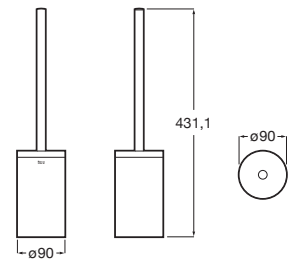

Accessories / Hotels Round

Floorstanding toilet brush holder.

A817586..0 ⁽¹⁾

Finishes:

C0 **C4** **B0** **SM**