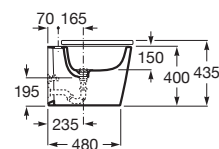

Back-to-wall bidet. Includes fixing kit. Faucet and bidet lid not included.*

A357537..0

Soft-closing Supralit® bidet lid.

A806532..B

Finishes:

00 62 65 64