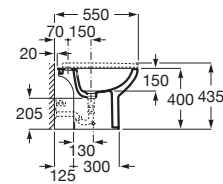

Supralit® bidet lid with stainless steel hinges.

A806E50001

Finishes:

Victoria-N