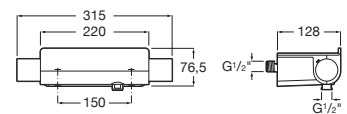

T-2000 *

Wall-mounted thermostatic shower mixer with shelf.

A5A2A88C00