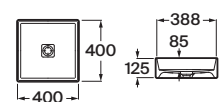

Other Basins / Over Countertop Basins

Bol

Over countertop ceramic basin. Faucet not included.

A327876000 420 mm

Finishes:

00

Bol

Over countertop Fineceramic® basin. Faucet not included.

A32787M..0 425 mm

Finishes:

00 62 08

Terra

Over countertop Fineceramic® basin. Faucet not included.

A32787U..0 300 mm

Finishes:

00 62 08

N

Terra

Over countertop Fineceramic® basin. Faucet not included.

A32787N..0 390 mm

Finishes:

00 62 08

Terra

Over countertop Fineceramic® basin. Faucet not included.

A32787Y..0 400 mm

Finishes:

00 62 08

N