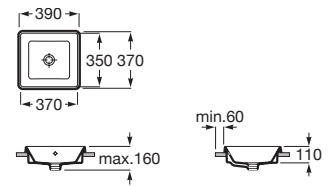

Bathroom Collections / The Gap

In countertop ceramic basin. Faucet not included.

A3270Y7000 390 mm

Finishes:

00