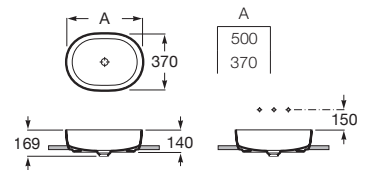

Over countertop Fineceramic® basin. Faucet not included. Includes universal drain with Ø 72 mm ceramic plug.

A327520..0 500 mm

A327523..0 ⁽¹⁾ 370 mm

Finishes: