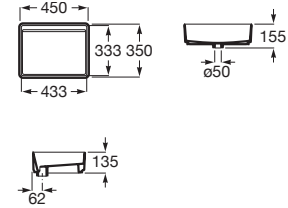

Over countertop ceramic basin with fixing kit. Faucet not included. *

A327691..0 450 mm

Finishes:

00 62