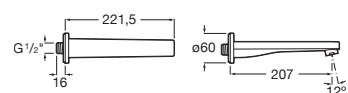

Square*

Wall bath spout.

A5253089..

Finishes:

Dimensions in mm.

Replace (.) in the product reference with the code of the chosen finish: C0 Chrome, CN Titanium Black, RG Rose Gold, VA Brushed Brass, SM Stainless Steel finish, GM Brushed Graphite, NB Matt Black, B0 Matt White

* Product on request.