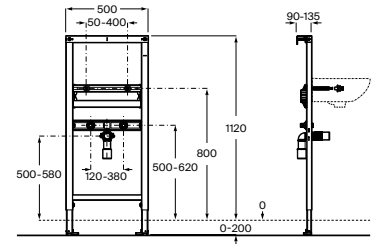

Installation Systems / Duplo S

Duplo S Basin

Built-in structure for basin. Metallic profile capable of withstanding 150 kg. Installation minimum depth of 90 mm. Adjustable height feet from 0-200 mm with braking system. Adjustable hydraulic connection.

A8900F3000