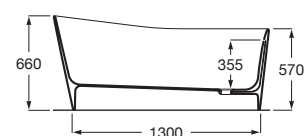

### Raina <sup>(1)</sup>

Oval Stonex® freestanding bath. Includes click-clack waste, trap and integrated overflow. White interior finish and a choice of exterior colours.

**A248466..0** 1590 x 790 mm 315 L