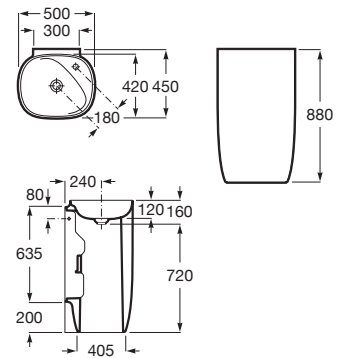

Totem Fineceramic® basin with universal drain and Ø 72 mm ceramic plug. Faucet not included.

A3270B0..0 500 mm

Finishes:

00 62