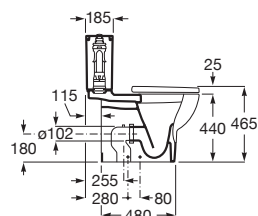

WC seat and cover with front opening and stainless steel hinges.

A801230004

Slim soft closing WC seat and cover.

A801C4200U

WC seat and cover with reinforced hinges.

A801230001

WC seat with front opening and stainless steel hinges.

A80123D004

Finishes:

00