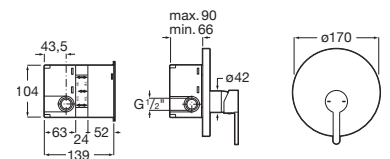

Built-in shower mixer (1 way). Includes built-in
body. *

A5A2B8AC0K

Finishes:

C0