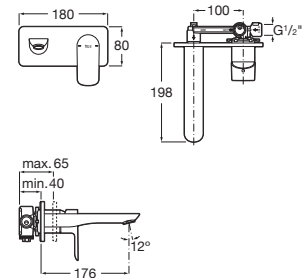

**A5252206..** Matt finishes

Finishes:

Bidet mixer with pop-up waste and flexible supply hoses.

**A5A606EC00**

Finishes:

Bidet mixer with smooth body and flexible supply hoses.

**A5A626E..0**

Finishes: