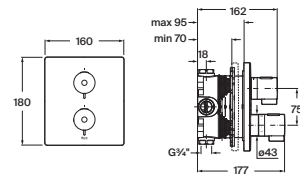

T-500 Square *

Built-in thermostatic bath-shower mixer (2 ways) with diverter-flow regulator. To be completed with RocaBox A525869403.

A5A0D18..0

To be completed with:

Universal RocaBox for built-in installations.

A525869403

Finishes:

N