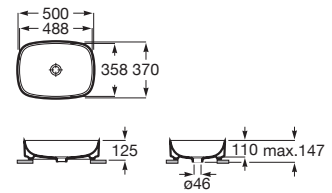

Bathroom Collections / Ona

Over countertop Fineceramic® basin. Faucet not included.

A3275L0..0 ⁽¹⁾ 500 mm

Finishes:

Asymmetric over countertop Fineceramic® basin with fixing kit. Faucet not included.

A32768C..0 ⁽¹⁾ 550 mm

Finishes: