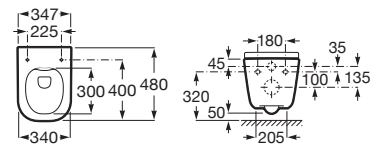

Bathroom Collections / The Gap

Compact wall-hung Roca Rimless® WC with hidden fixations. Compatible with Roca installation systems. Dual flush 4.5/3 L.

A34647A000

Compact soft-closing Supralit® WC seat and cover.

A80173200B

Compact Supralit® WC seat and cover.

A80173000B

Slim soft-closing seat and cover for toilet with quick release.

A801732001

Finishes:

00