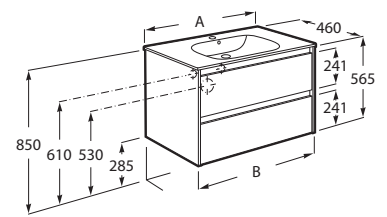

Unik - Base unit with two drawers.
Includes basin in white finish.
Faucet not included.

A852014... 800 mm
(Base A857865... + WB A32799C000)

A852013.. 700 mm
(Base A857864... + WB A32799D000)

A852012.. 600 mm
(Base A857863... + WB A32799E000)

Finishes:

A	B
805	785
705	685
605	585

Unik - Base unit with three drawers.
Includes basin in white finish.
Faucet not included.

A852017... 800 mm
(Base A857868... + WB A32799C000)

A852016.. 700 mm
(Base A857867... + WB A32799D000)

A852015.. 600 mm
(Base A857866... + WB A32799E000)

Optional:

Set of feet for base unit with 3 drawers
(4 pieces)

A817003339 chrome / **A817003485** matt black

Finishes: