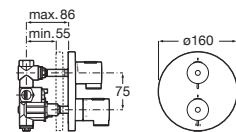

T-500 Round

Built-in thermostatic shower mixer (1 way). Includes built-in body.

A5A2M18C00

Finishes: