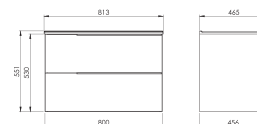

Handle (1 piece)

length 52 mm

A817001339

Chrome

A817001485

Matt Black

A817001545

Rose Gold

A817001557

Gold