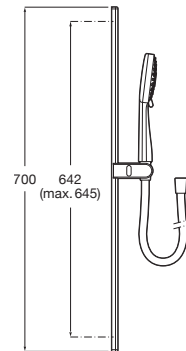

Stella 100/3

Shower kit. Includes 100 mm hand-shower with 3 functions, 700 mm sliding bar and 1.70 m PVC anti-torsion flexible shower hose.

A5B8E13..0

Flow rate 8 L

Finishes: