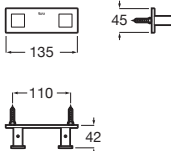

Finishes:

Double robe hook.

A817602..0