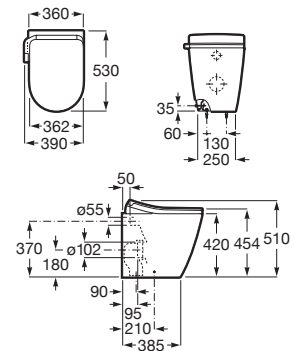

In-Wash® Ona back-to-wall single floorstanding*

Back-to-wall single floorstanding smart toilet with dual outlet. Includes Roca Rimless®, seat and cover with washing and drying function. Dual flush 4.5/3 L. Needs power supply. Basic Tank One Compact installation system (A890070200) recommended.

A803153S01

Finishes:

00