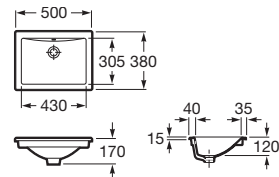

Diverta

In countertop or under countertop ceramic basin with fixing kit. Faucet not included.

A327114000 500 mm

Finishes: