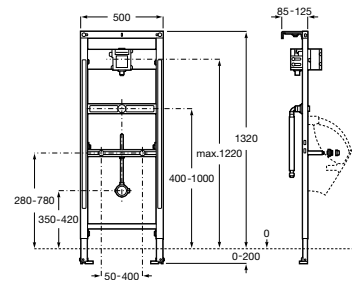

Duplo S Urinal *

Built-in structure urinal fluxor and accessories, installation minimum depth of 105 mm. Metallic profile capable of withstanding 400 kg. Adjustable feet from 0-200 mm with braking system. Adjustable hydraulic connection. To be complete with urinal plate.

A8900F4200