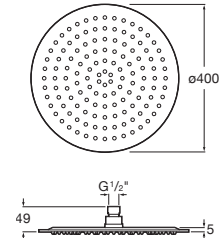

Raindream

Round adjustable stainless steel shower head for wall or ceiling installation in chrome. Rain function. Wall/ceiling support kit/arm not included.

A5B2650C00 ø 400 mm

Finishes: