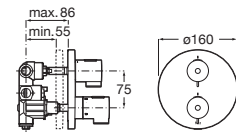

T-500 Round

Built-in thermostatic bath-shower mixer (2 ways) with diverter-flow regulator. Includes built-in body.

A5A2K18..0

Finishes: