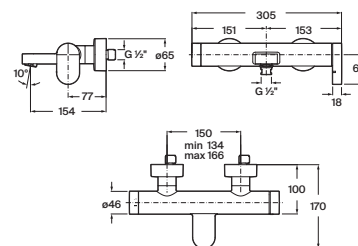

Wall-mounted bath-shower mixer.

A5A027G..0

Finishes:

N