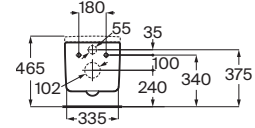

Wall-hung Roca Rimless® Vortex WC. Includes fixing kit. Compatible with Roca installation systems. Dual flush 4.5/3 L, adjustable to 4/2 L.

A346747.0

Soft-closing WC seat and cover with stainless steel hinges.

A801F92..1

Finishes:

00 62 08

N