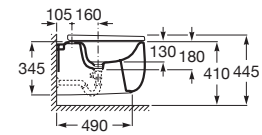

Soft-closing Supralit® bidet lid.

A806B82..B

Finishes: