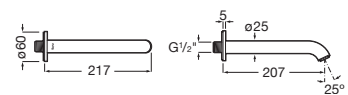

Ona

Wall bath spout.

A5A089E..0

Finishes: