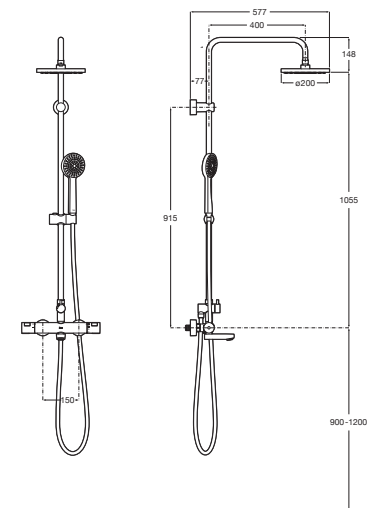

Victoria-T Basic bath-shower

Thermostatic bath-shower column. With retractable bath spout. Includes ø200 mm shower head, ø100 mm hand-shower with 1 function, 1.70 m metal flexible shower hose and swivel bracket.

A5A2N18C00

Finishes: