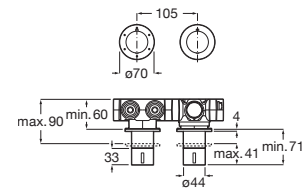

T-Multi (3 ways) *

Built-in thermostatic mixer (3 ways).

A5A224A..0

To be completed with:

Built-in body.

A5E224AC00

Finishes: