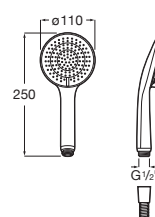

Sensum 110/3

Hand-shower with 3 functions.

A5BG109..0

Flow rate 6 L

Finishes: