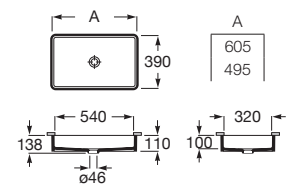

Under countertop Fineceramic® basin with fixing kit. Faucet not included.

A327535..0 ⁽¹⁾ 605 mm

A327536..0 ⁽¹⁾ 495 mm

Finishes: