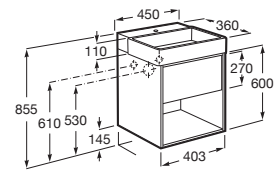

Bathroom Collections / Tura

Unik - Compact base unit with one drawer, bottom shelf and basin. Faucet not included. *

A852023... 450 mm
(Base A857877... + WB A327690000)

Finishes:

558 559 560 565