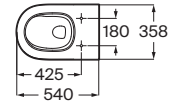

Back to wall single floorstanding Roca Rimless® Vortex WC with dual outlet. Includes fixing kit. Compatible with Roca installation systems. Dual flush 4.5/3 L, adjustable to 4/2 L.

A347747.0

Soft-closing WC seat and cover with stainless steel hinges.

A801F92..1

Finishes:

00 62 08

N