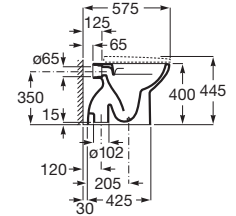

Single floorstanding Roca Rimless® WC with vertical outlet. Includes fixing kit. Compatible with Roca installation systems. Dual flush 4.5/3 L, adjustable to 4/2 L.

A344V04000

Single floorstanding Roca Rimless® WC with horizontal outlet. Includes fixing kit. Compatible with Roca installation systems. Dual flush 4.5/3 L, adjustable to 4/2 L.

A344V03000

Soft-closing Supralit® WC seat and cover with stainless steel hinges.

A801E52001

Supralit® WC seat and cover with stainless steel hinges.

A801E50001

Slim soft-closing WC seat and cover with stainless steel hinges.

A801E52002

Finishes:

Compact back-to-wall close-coupled Roca Rimless® WC with dual outlet. Includes fixing kit and draining elbow.

A342V05000

Dual flush 4.5/3L WC cistern, adjustable to 4/2L, with side inlet. Includes fixing kit, inlet valve and flush valve.

A341V00000

Dual flush 4.5/3L WC cistern, adjustable to 4/2L, with bottom inlet. Includes fixing kit, inlet valve and flush valve.

A341V01000

Compact Soft-closing Supralit® WC seat and cover with stainless steel hinges.

A801E62001