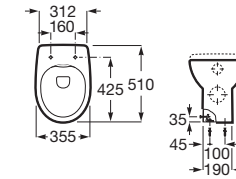

Single floorstanding Roca Rimless® WC with vertical outlet. Includes fixing kit. Compatible with Roca installation systems. Dual flush 4.5/3 L, adjustable to 4/2 L.

A344V04000

Single floorstanding Roca Rimless® WC with horizontal outlet. Includes fixing kit. Compatible with Roca installation systems. Dual flush 4.5/3 L, adjustable to 4/2 L.

A344V03000

Soft-closing Supralit® WC seat and cover with stainless steel hinges.

A801E52001

Supralit® WC seat and cover with stainless steel hinges.

A801E50001

Slim soft-closing WC seat and cover with stainless steel hinges.

A801E52002

Finishes:

Compact back-to-wall close-coupled Roca Rimless® WC with dual outlet. Includes fixing kit and draining elbow.

A342V05000

Dual flush 4.5/3L WC cistern, adjustable to 4/2L, with side inlet. Includes fixing kit, inlet valve and flush valve.

A341V00000

Dual flush 4.5/3L WC cistern, adjustable to 4/2L, with bottom inlet. Includes fixing kit, inlet valve and flush valve.

A341V01000

Compact Soft-closing Supralit® WC seat and cover with stainless steel hinges.

A801E62001