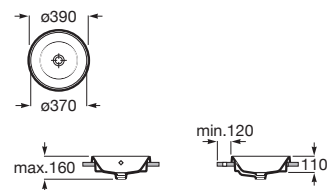

In countertop ceramic basin. Faucet not included.

A3270Y3000 390 mm

Finishes:

00