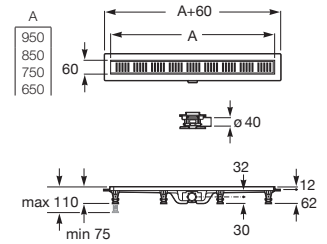

Shower Trays / Installation Frames for Shower Trays *

Installation frame for Stonex® shower tray. Only compatible with Aquos, Terran and Terran-N.

A276516000 1400-1000 x 700

A276517000 1800-1400 x 700

A276518000 1800-1400 x 750

A276519000 800-600 x 800

A276520000 1400-1000 x 800

A276521000 1800-1400 x 800