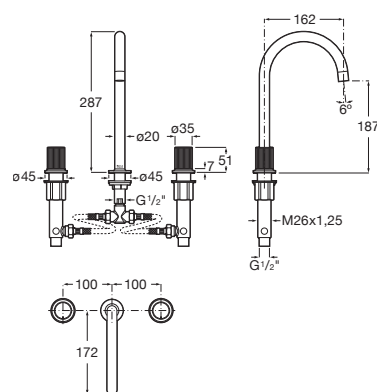

Finishes:

Twin-lever basin mixer with smooth body, deck-mounted handles and flexible supply hoses. Waste not included. Stripes handles. L-Size.

A5A3E3F..0

Universal waste.

A505401000 Chrome

A5054015.. Others