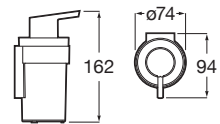

Finishes:

C0 NB

Wall-mounted soap dispenser (installation with screws or adhesive).

A817892..0