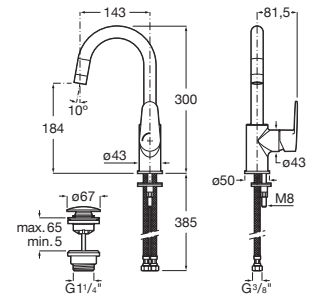

Basin mixer with side handle, smooth body with click-clack waste and flexible supply hoses. Cold Start. L-Size.

A5A4A4FC00

Finishes:

C0