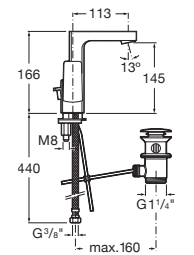

Basin mixer with side handle, pop-up waste and flexible supply hoses. Cold Start. L-Size.

A5A4001C00

Finishes:

C0