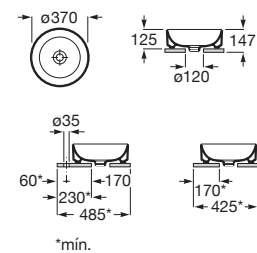

Finishes:

Over countertop Fineceramic® basin. Faucet not included.

A32768J..0 ⁽²⁾ 370 mm