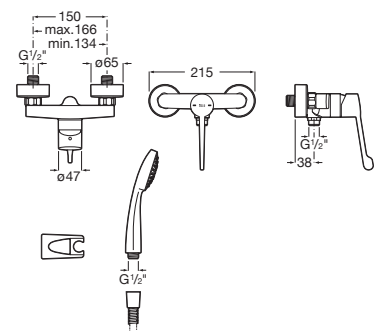

Victoria Pro

Wall-mounted bath-shower mixer with automatic diverter, elongated ergonomic handle, hand shower, 1.70 m flexible hose and swivel wall bracket.

A5A015GC00

Finishes: