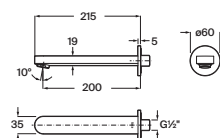

Faucets / Kay

Wall bath spout.

A5A087G..0

Finishes:

N