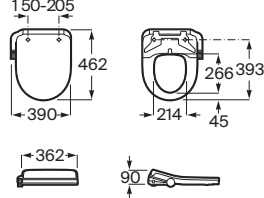

M4 Round Compact *

Smart seat for compact WC with washing and drying function. Round shape. Needs conventional water and power supply.

A804057001

Finishes: