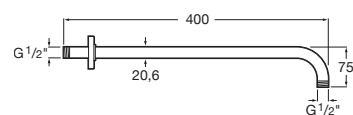

Shower Solutions / Shower Heads

Wall arm

Wall arm for shower head.

A5B0250..0 400 mm