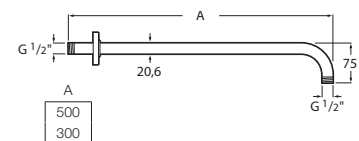

Ceiling arm for shower head.

**A5B1050C00** 100 mm

Finishes:

**Wall arm**

Wall arm for shower head.

**A5B0350C00 \* 500 mm**

**A5B0150C00** 300 mm

Finishes: