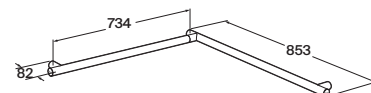

Access Design*

L-shaped grab bar, 3-point anchorage to 2 walls, made of steel.

A816944B00

N