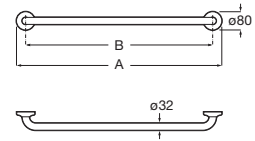

### Access Pro\*

Straight grab bar for people with reduced mobility. Includes fixing kit. Matt black finish.

A816904NB0 900 mm

A816903NB0 700 mm

A816902NB0 600 mm

N

A816901NB0 400 mm

A816900NB0 300 mm