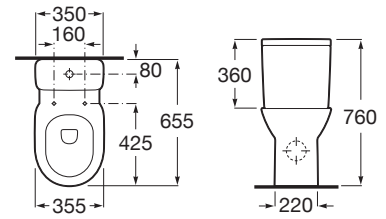

Close-coupled Roca Rimless® WC with dual outlet. Includes fixing kit.

A34299L000

Dual flush 4.5/3L cistern with side inlet for WC. Includes fixing kit, inlet valve and flush valve.

A341990000

Dual flush 4.5/3L cistern with bottom inlet for WC. Includes fixing kit, inlet valve and flush valve.

A341991000

Soft-closing Supralit® WC seat and cover with metal hinges.

A8019D200B

Supralit® WC seat and cover with metal hinges.

A8019D000B

Close-coupled Roca Rimless® WC with dual outlet. Includes fixing kit.

A34299P000

Dual flush 4.5/3L cistern with side inlet for WC. Includes fixing kit, inlet valve and flush valve.

A341990000

Dual flush 4.5/3L cistern with bottom inlet for WC. Includes fixing kit, inlet valve and flush valve.

A341991000

Soft-closing Supralit® WC seat and cover with metal hinges.

A801B2200B

Supralit® WC seat and cover with metal hinges.

A801B2000B