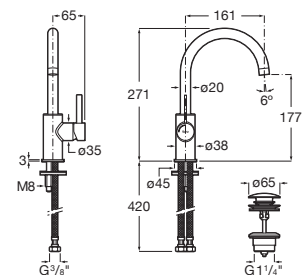

Basin mixer with side handle, smooth body, click-clack waste and flexible supply hoses. Cold Start. L-Size. *

A5A4A9E..0

Finishes: