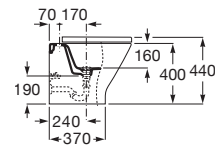

Finishes:

Compact back-to-wall bidet. Faucet and bidet lid not included.

A357477000

Soft-closing Supralit® bidet lid.

A80673200B

Supralit® bidet lid. *

A80673000B