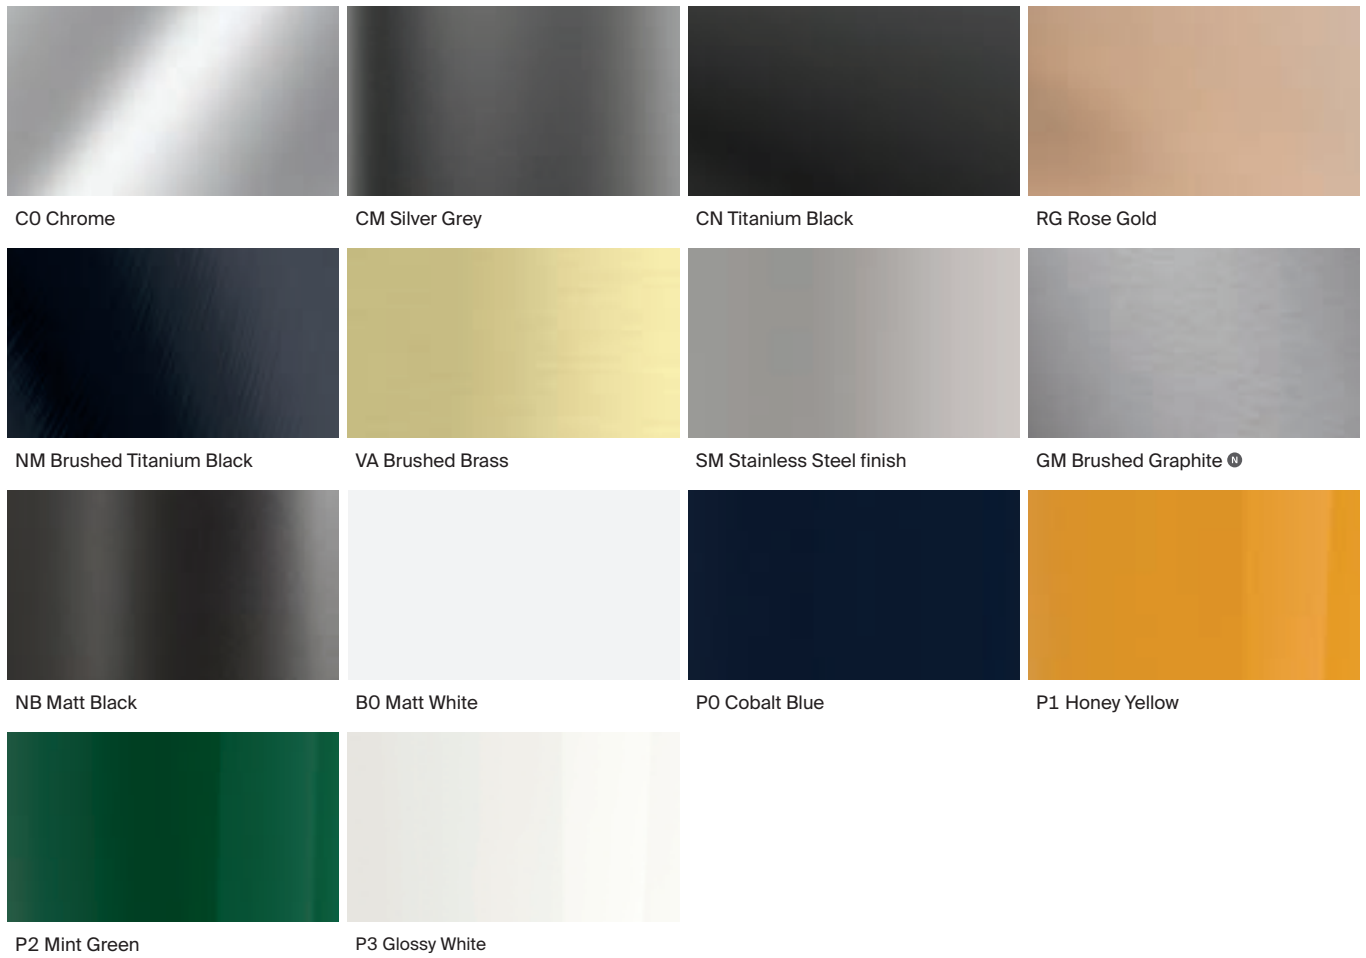

Quick Guide / Finishes

	Insignia	Kay	L90/L90C	Loft	Carmen	Nu	Ona	Targa	Atlas	Cala	L20	Carelia	Victoria Plus	Victoria Pro	Arola	Saona	Aquaty	Mencia
C0 Chrome	•	•	•	•	•	•	•	•	•	•	•	•	•	•	•	•	•	•
CM Silver Grey																		•
CN Everlux Titanium Black	•					•	•											•
RG Everlux Rose Gold	•						•											
NM Everlux Brushed Titanium Black	•																	
VA Everlux Brushed Brass		•					•	•										
SM Stainless Steel finish		•					•	•									•	
B0 Matt White		•					•	•		•								•
NB Matt Black		•					•	•		•	•		•				•	
GM Brushed Graphite		•					•	•										
P0 Cobalt Blue						•												
P1 Honey Yellow						•												
P2 Mint Green						•												
P3 Glossy White						•