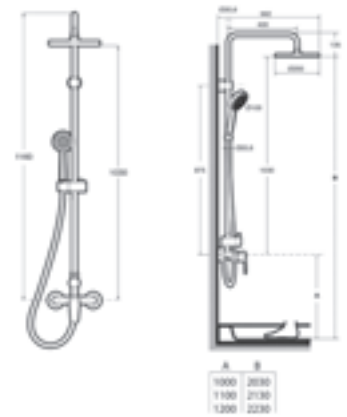

### Victoria-M

Shower column with  $\phi 200$  mm shower head,  $\phi 100$  mm hand-shower with 1 function, 1.50 m metal flexible shower hose.

A5A974FC00

Finishes:

C0