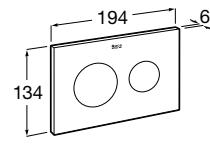

PS3 Dual

Dual flush plate for Roca Duplo S installation systems. No tools required for installation.

A8902233..

Finishes: