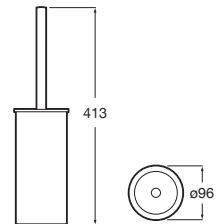

Floorstanding toilet brush holder.

A817038001 Chrome

A817038..0 Others

Finishes: