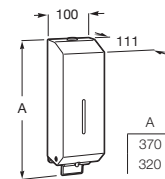

Public*

Lever soap dispenser (1.2l).

A817402001 1.2 litres

Polished finish

A817402002 1.2 litres

Satin finish

A817402B00 1.2 litres

Matt white

A817402NBO 1.2 litres

Matt black

N