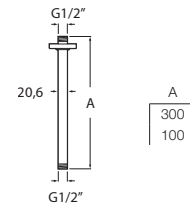

**A5B0650C00** 300 mm

**A5B0450C00** 100 mm

Finishes:

**Ceiling arm**

Ceiling arm for shower head.

**A5B0550..0** 200 mm

Finishes:

**Ceiling arm**