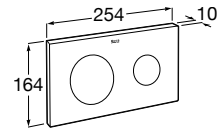

PL10 Dual

Dual flush plate for Roca installation systems.
No tools required for installation.

A8901890..