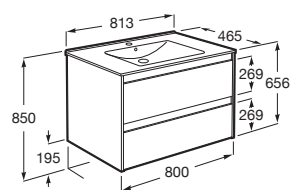

Unik - Base unit with two drawers.
Includes basin in white finish.
Faucet not included.

A851926... 800 mm
(Base A857795... + WB A3272A4000)

A851925.. 600 mm
(Base A857794... + WB A3272A3000)

Finishes:

806 529 532

See columns on p. 246