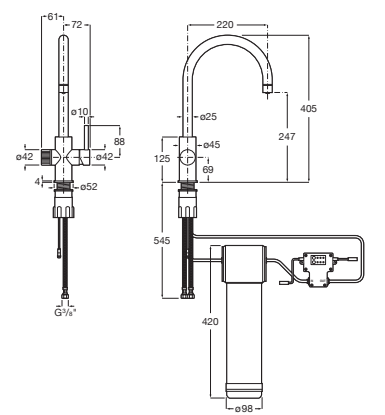

Roca Aquafy 2 ways

Kitchen mixer with 2-way water filtration function and swivel C-spout. Includes 5-step filtration cartridge.

A5A8B3G..0

Finishes:

N