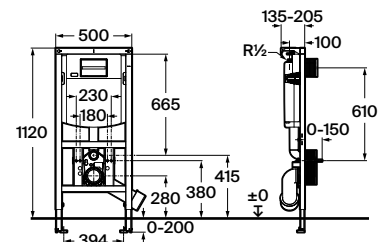

Duplo WC S Accessible

Built-in structure with compact dual-flush cistern for wall-hung WC, installation minimum depth of 135 mm. Wall hung WC installation 50mm higher. Axial distance of 180 and 230 mm. Elbow $\varnothing 90/\varnothing 110$. Metallic profile capable of withstanding 400 kg. Adjustable height feet from 0-200 mm with braking system. Top water inlet (accessible for top and side pipe connection). Flushing mechanism with Dual Cable Technology. To be completed with a compatible Roca PS operating plate (not included).

A8900A90DE

N