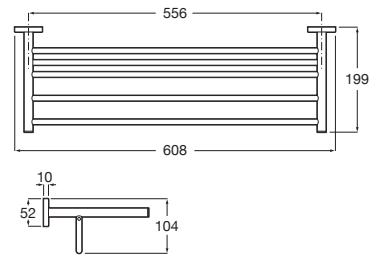

Towel rack.

A817887.0

Finishes: