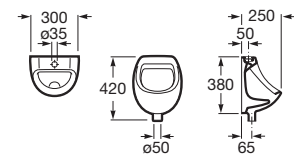

Mini

Ceramic urinal with top inlet. Includes water inlet.

A353145000