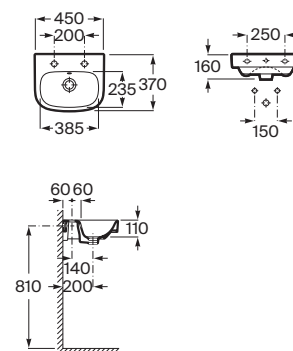

Compact wall-hung ceramic basin with one tap hole and fixing kit. Faucet not included.

A325997000 450 mm

Finishes:

00