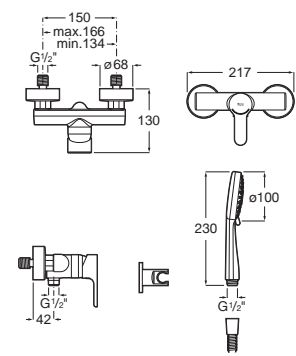

Faucets / L20

Wall-mounted shower mixer with Stella 100/3F hand-shower, 1.75 m satin PVC flexible shower hose and fixed wall bracket. *

A5A2009NB4

Finishes:

NB