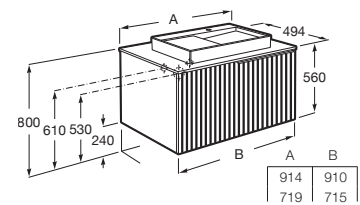

A851948553 700 mm

(Base A857827557 + CT A857829553 + WB A32727408B)

Unik - Base unit with one drawer in a slatted finish, white veined marble countertop and Horizon View white over countertop basin with taphole. Faucet not included. *

A851949554 900 mm

(Base A857828557 + CT A857830554 + WB A32727462B)