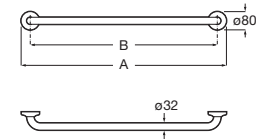

A	B
980	900
780	700
680	600
480	400
380	300