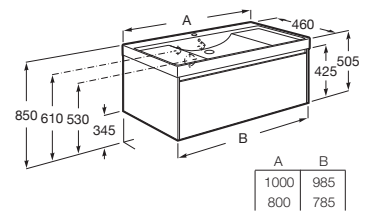

Unik - Base unit with one drawer and centered Fineceramic® basin. Faucet not included. *

A851685... 800 mm
(Base A857607... + WB A32768H004)

A851686... 1000 mm
(Base A857610... + WB A32768A004)

Finishes: