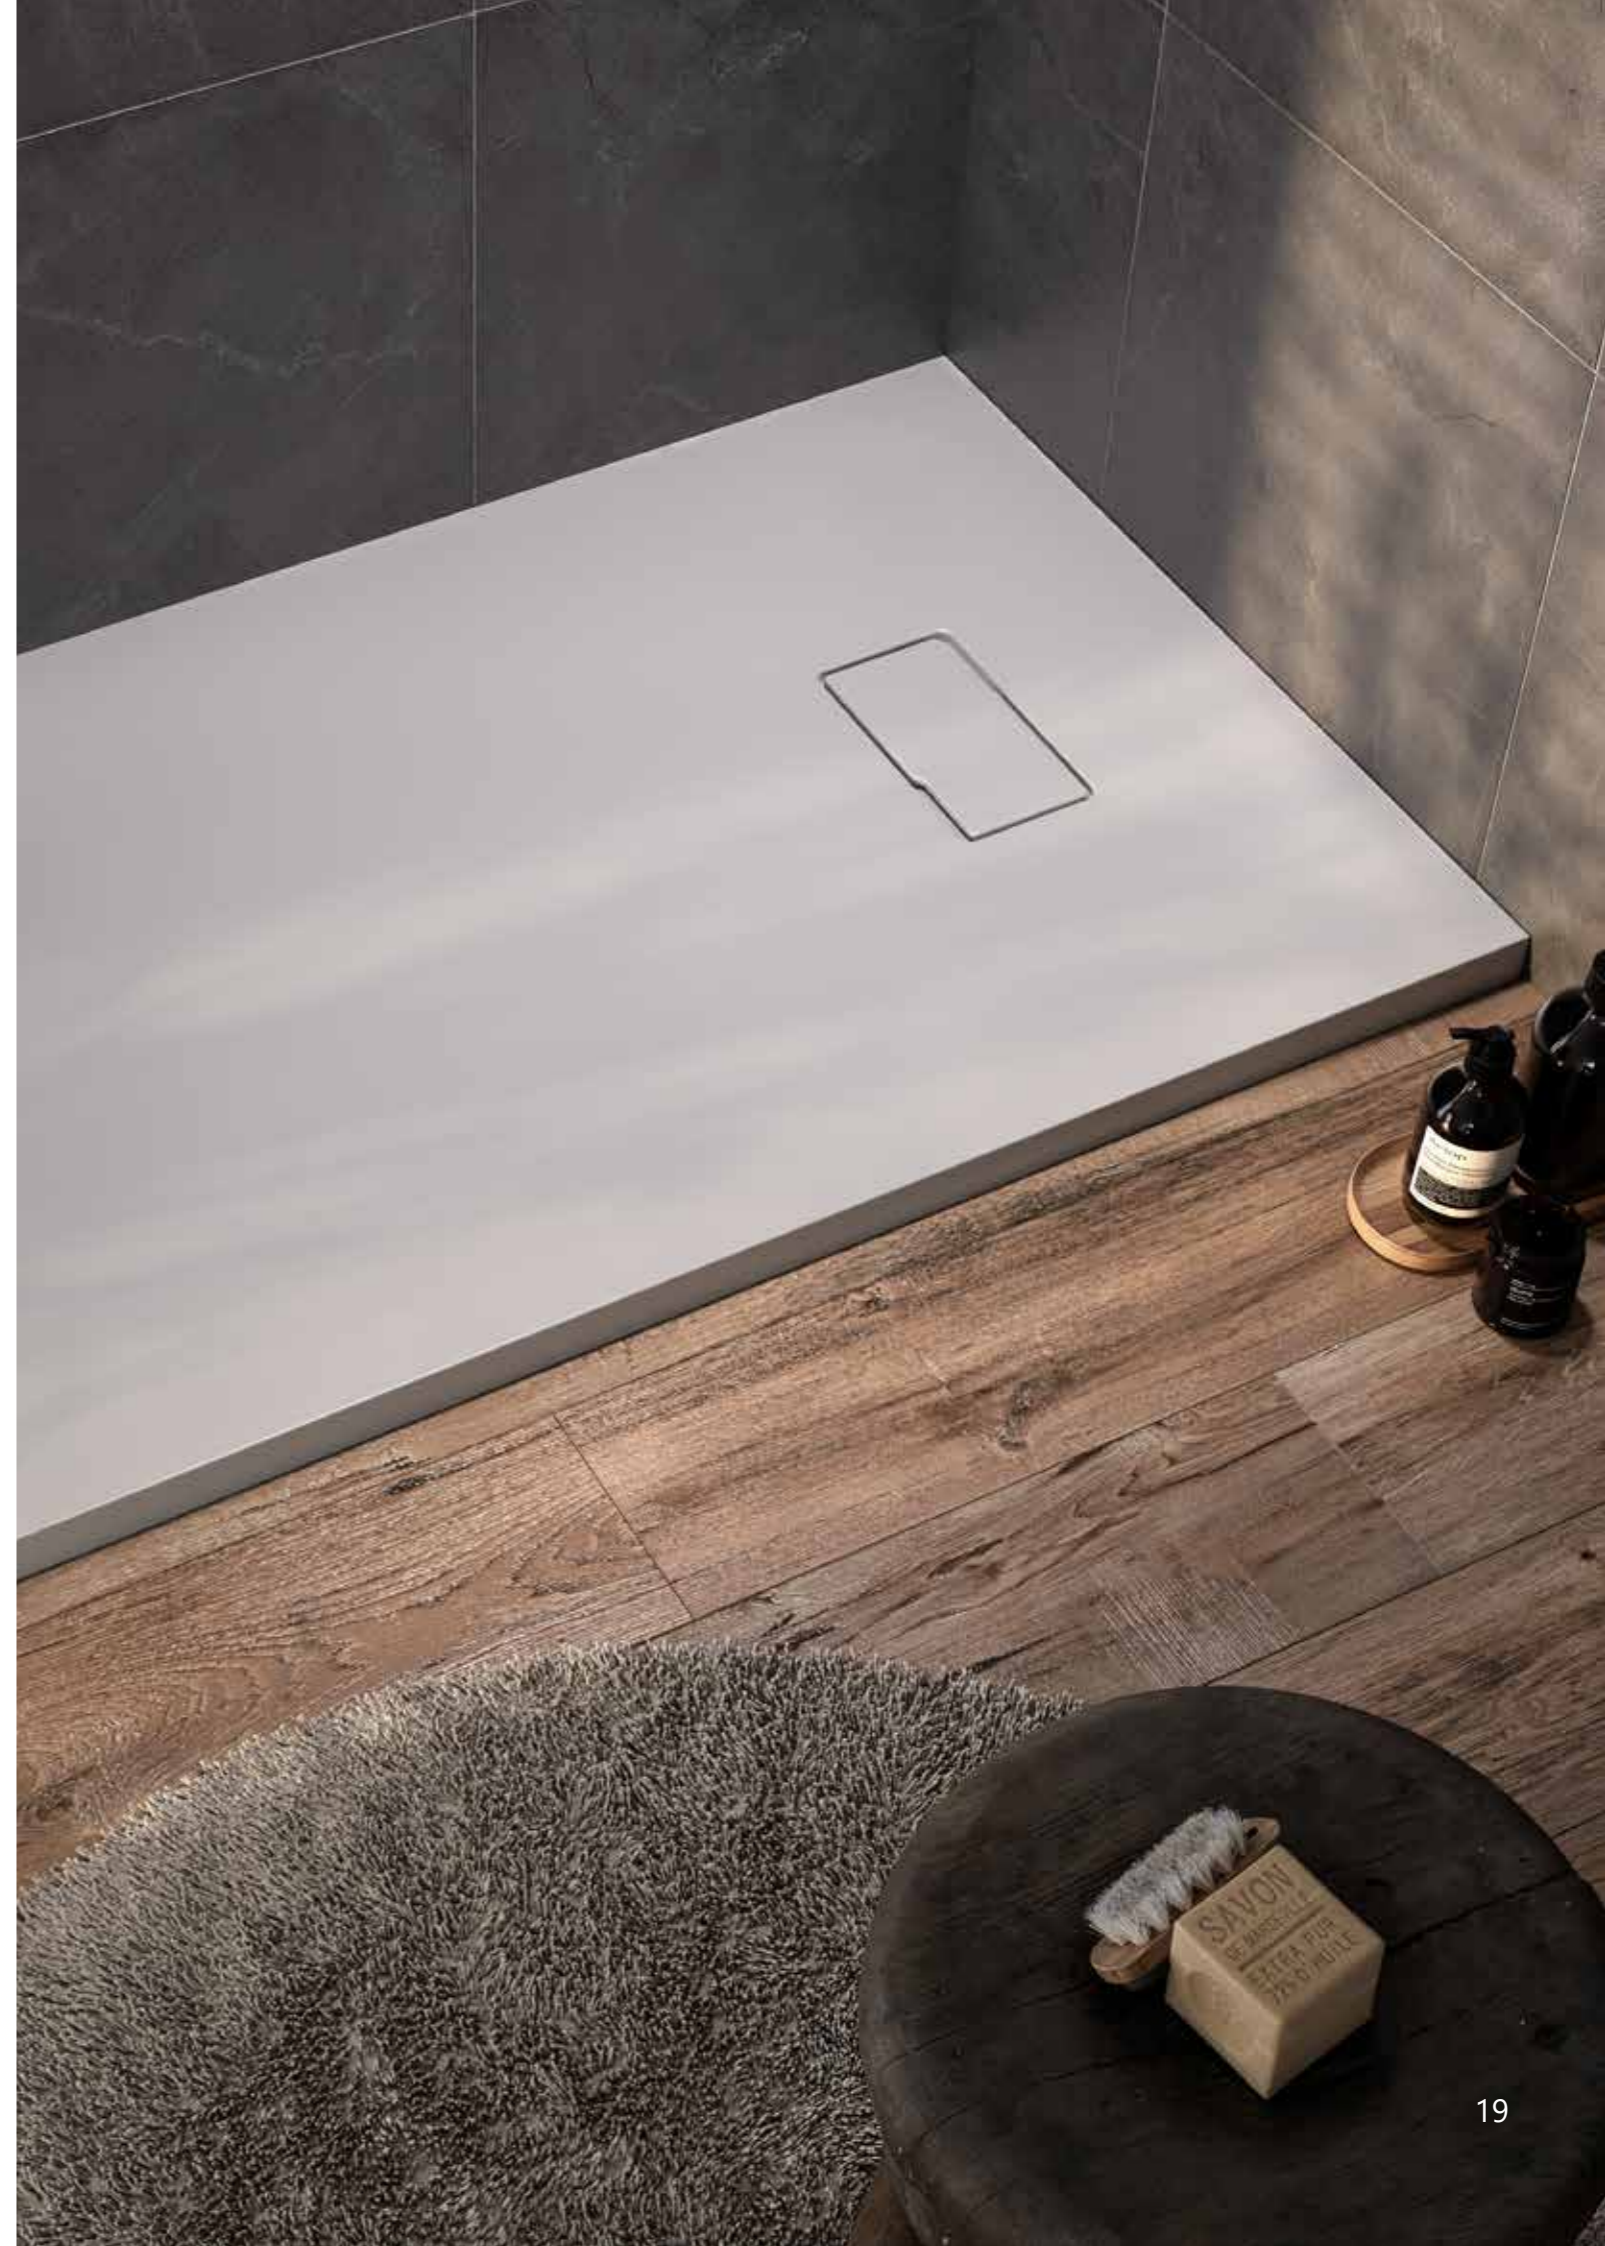

The Menora shower tray made from kerrock material is a stylish choice for modern bathrooms, combining clean lines with an elegant design. It is available in **20 sizes**, with a low entry edge for a comfortable access.