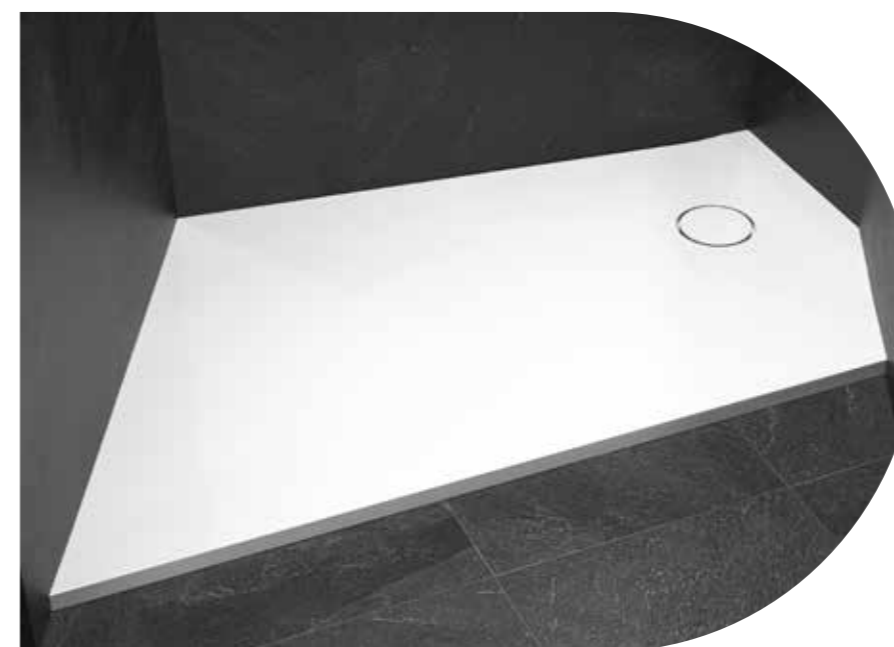

Njen sodoben dizajn in minimalističen sifon ustvarjata občutek dovršenosti, ki se lepo poda tako intimnim kot razkošnejšim prostorom. Možen je tudi prirez po meri.

Its modern design and minimalist siphon create a sense of perfection, fitting beautifully in both intimate and more luxurious spaces. Custom sizing is also available.