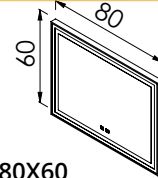

FLOATING MIRROR AURA

60X60
60x60x3,5cm

83 300,-

75X60
75x60x3,5cm

92 400,-

80X60
80x60x3,5cm

97 000,-

90X60
90x60x3,5cm