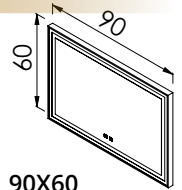

FLOATING MIRROR AURA

60X60
60x60x3,5cm

83 300,-

75X60
75x60x3,5cm

92 400,-

80X60
80x60x3,5cm

97 000,-

90X60
90x60x3,5cm