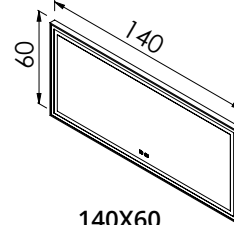

140X60
140x60x3,5cm

152 700,-