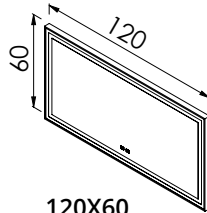

120X60
120x60x3,5cm

141 700,-