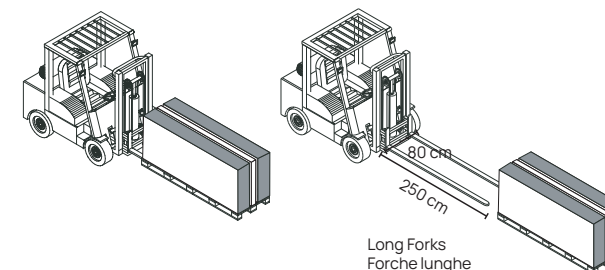

Container loading | Carico su Container

Long Forks
Forche lunghe

Picking order packaging | Imballi per ordini al venduto

Size | Ingombro
144x291x24

120x280

€ 90,00

maximum quantity 5 slabs
quantità massima 5 lastre

Size | Ingombro
80x130x60

60x120 / 30x120 / 80x80
Vertical | Verticale

-

Standard packaging with laying boxes possible without charges.
Su richiesta imballo standard con scatole orizzontali senza addebito.

Size | Ingombro
80x130x120

120x120
Vertical | Verticale

€ 45,00

Intro | Mission | History | Group

Surfaces

Memento

Salento

Anima

Futura

Storm

Mineral

Dorica

Nobile

Epoque 21

Epoque

Luce

Concrea Plain

Ciment

Théâtre

Pondichéry

Canvas

Art

Hermione

Essential

Legend

Chrome

Decor

Floralia

Plein Air Outdoor

Memento

Anima

Beola

Belgian Stone

Futura

Mineral

Nimbus

Salento

Storm

Dorica

Travertine

Urban

Warehouse

Hermione

Legend

Plank

Rayé

Solutions

Diva

Celtic

Frame

Shades 2.018

Bois

Technical info