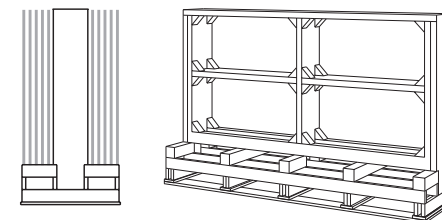

Stackable Rack pallet | Cavalletto impilabile

Size | Formati 120x280

Recommended transport system for maximum visibility.
Modalità di trasporto consigliata per ottenere la massima visibilità.