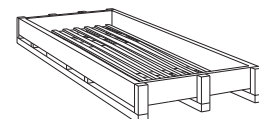

Picking order packaging | Imballi per ordini al venduto

Size | Ingombro
144x291x24

120x280

€ 90,00

maximum quantity 5 slabs
quantità massima 5 lastre