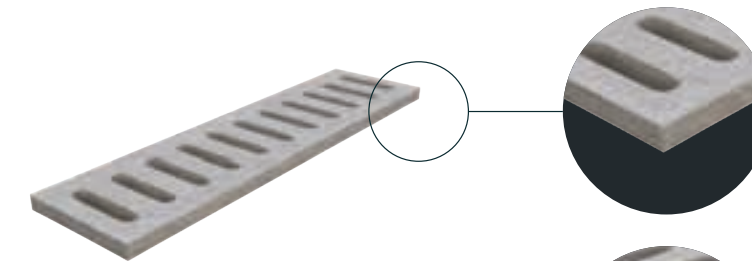

Il sistema Plein Air comprende una vasta selezione di pezzi speciali appositamente progettati per assistere i professionisti del giardinaggio e dell'outdoor. Concepiti per offrire soluzioni pratiche ed efficienti anche nei progetti più complessi, i pezzi speciali Plein Air sono gli strumenti ideali per creare continuità estetica senza compromessi in ogni contesto.

Le système Plein Air comprend une large gamme de pièces spéciales, conçues tout spécialement pour aider les professionnels du jardinage et de l'outdoor. Mises au point pour formuler des solutions pratiques et efficaces aussi dans les projets plus complexes, les pièces spéciales Plein Air forment les éléments parfaits pour apporter une continuité esthétique, sans compromis, partout.

Das Konzept Plein Air umfasst eine umfangreiche Auswahl an Formteilen, die speziell auf die Anforderungen von Gartengestaltern und Landschaftsarchitekten zugeschnitten sind. Die Formteile der Kollektion Plein Air bieten auch für die komplexesten Projekte praktische, effiziente Lösungen und sind wie geschaffen für alle Einsatzbereiche, die kompromisslos in einer durchgängigen Optik gestaltet sind.

GRILLE