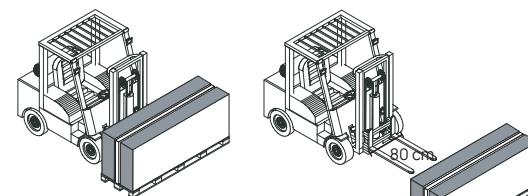

Truck loading | Carico su Camion

Short Forks
Forche corte