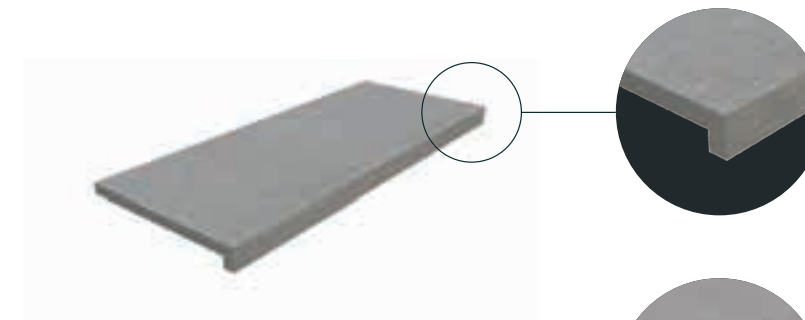

ELEMENT L GRIP