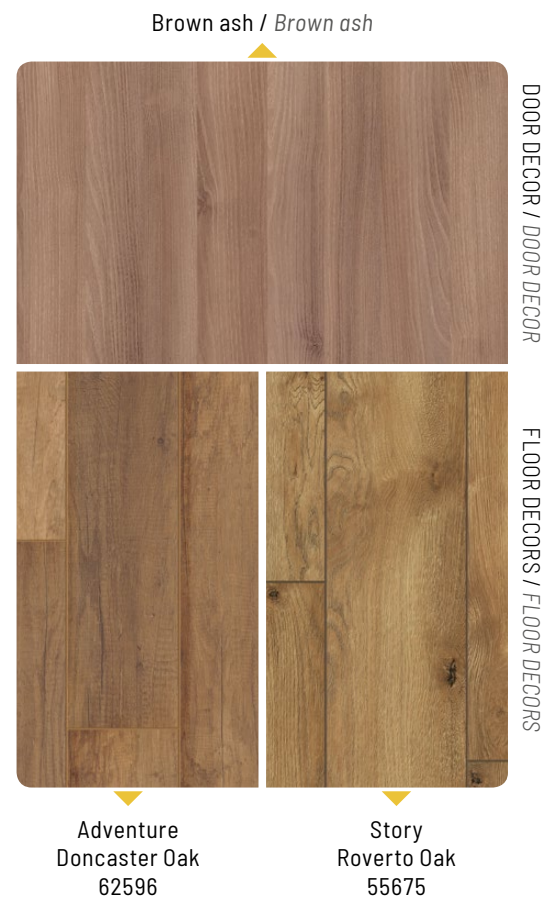

ORION

PROPOSED COLOR COMBINATIONS PROPOSED COLOR COMBINATIONS

Door decors matched to the floor panels.
Door decors matched to the floor panels.

Discover harmony in your interior by matching the colors of the doors to the decors of the floor panels. For those who value consistency and elegance, we offer a wide selection of matching combinations. Discover your favorite combination and give your interior a unique character thanks to our diverse offer!

Discover harmony in your interior by matching the colors of the doors to the decors of the floor panels. For those who value consistency and elegance, we offer a wide selection of matching combinations. Discover your favorite combination and give your interior a unique character thanks to our diverse offer!

DOORS
AND
FLOORS